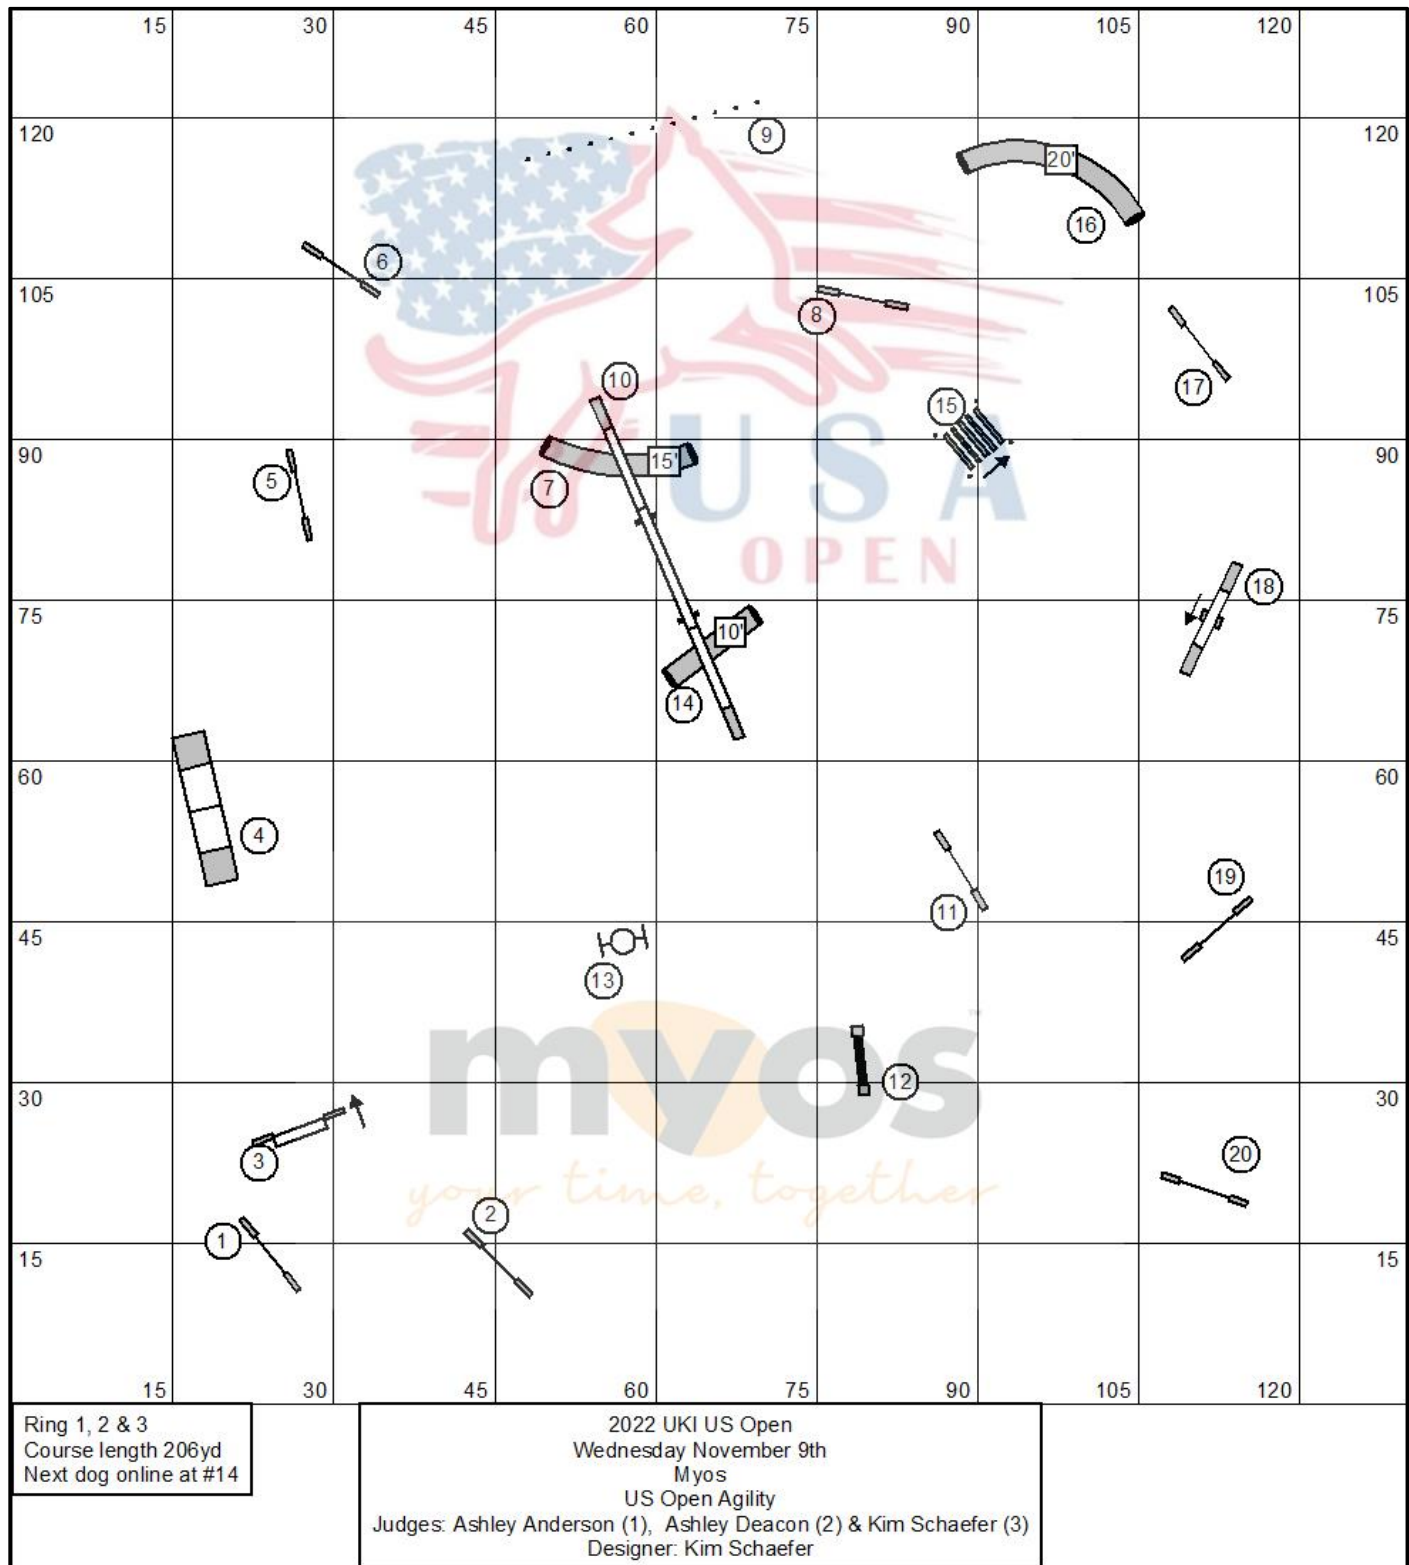

# UKI US Open Wednesday 9<sup>th</sup> November Courses

Course Maps are a general layout and maybe subject to changes.