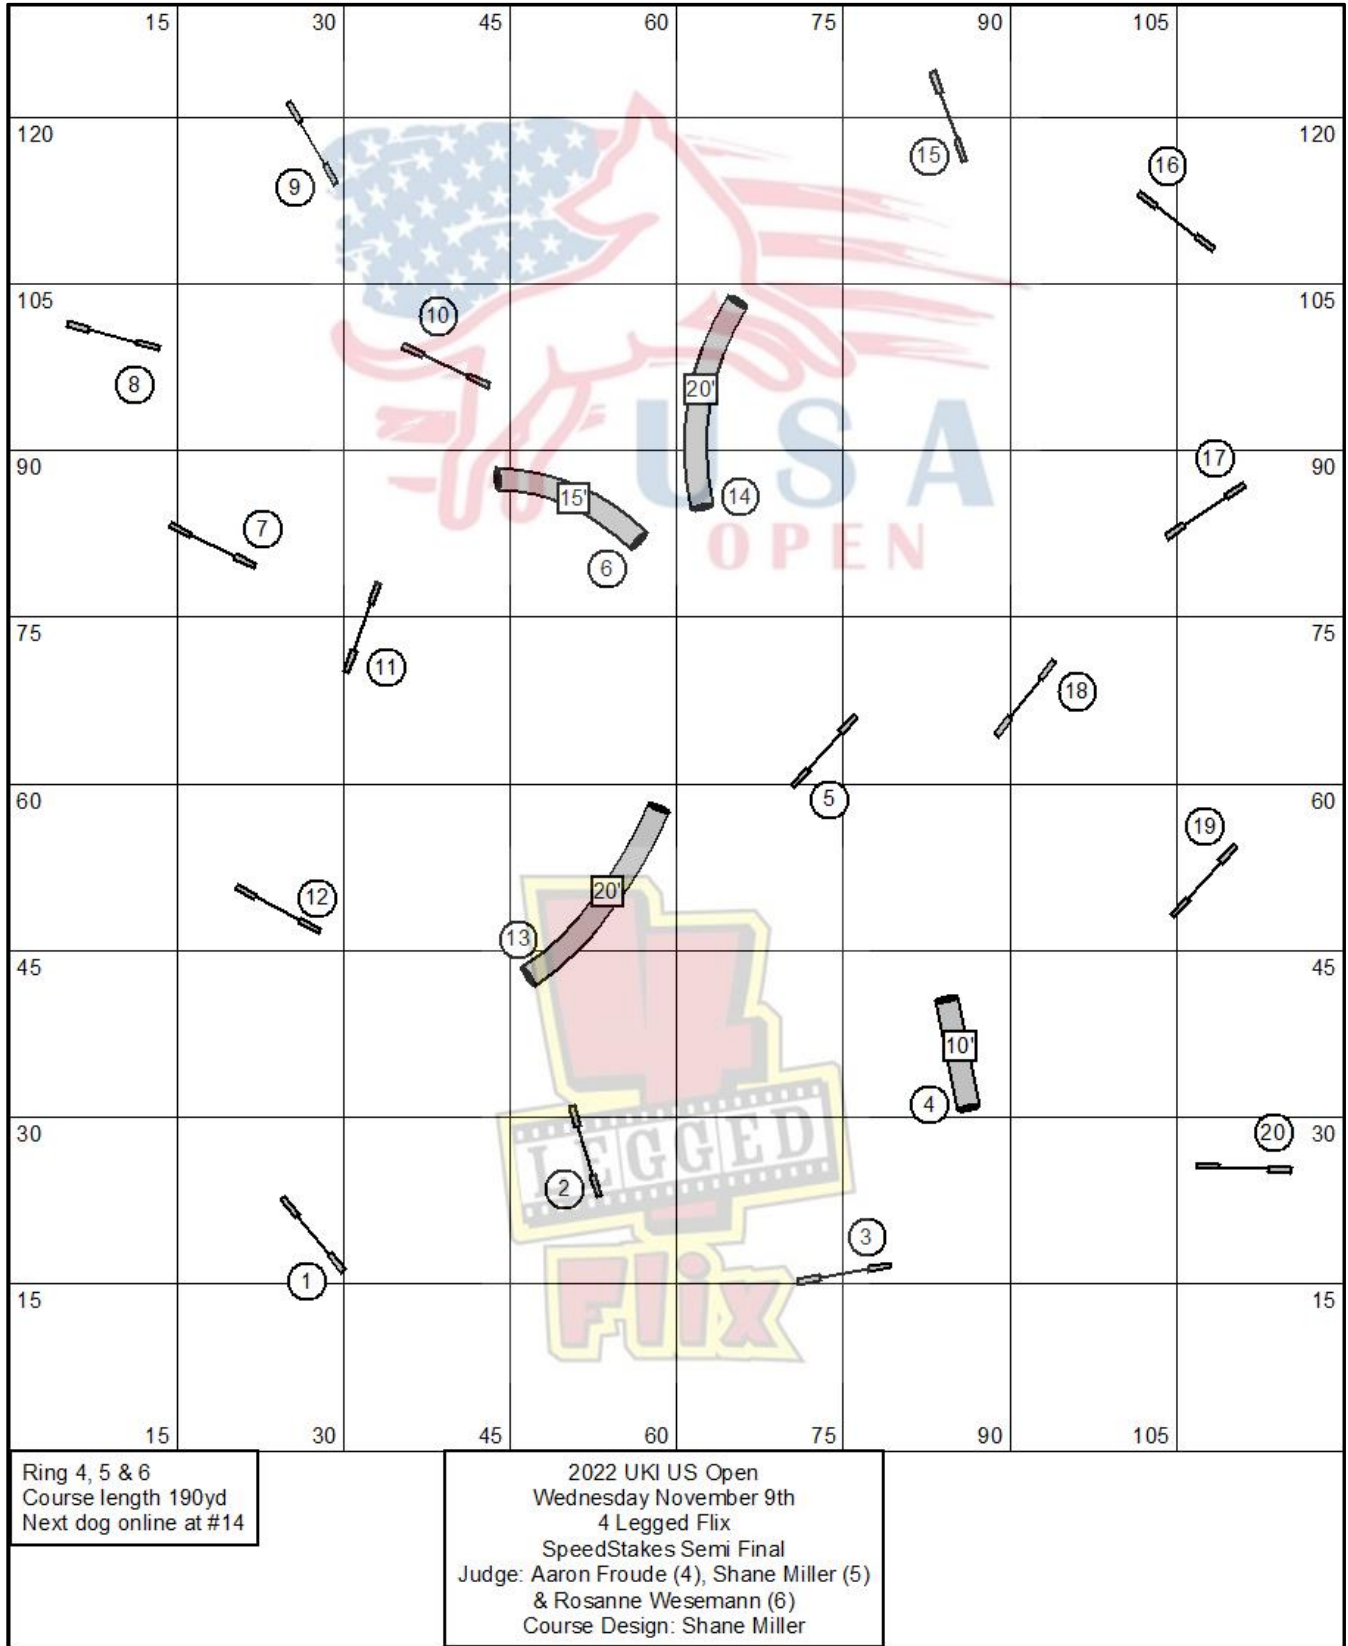

# UKI US Open Wednesday 9<sup>th</sup> November Courses

Course Maps are a general layout and maybe subject to changes.