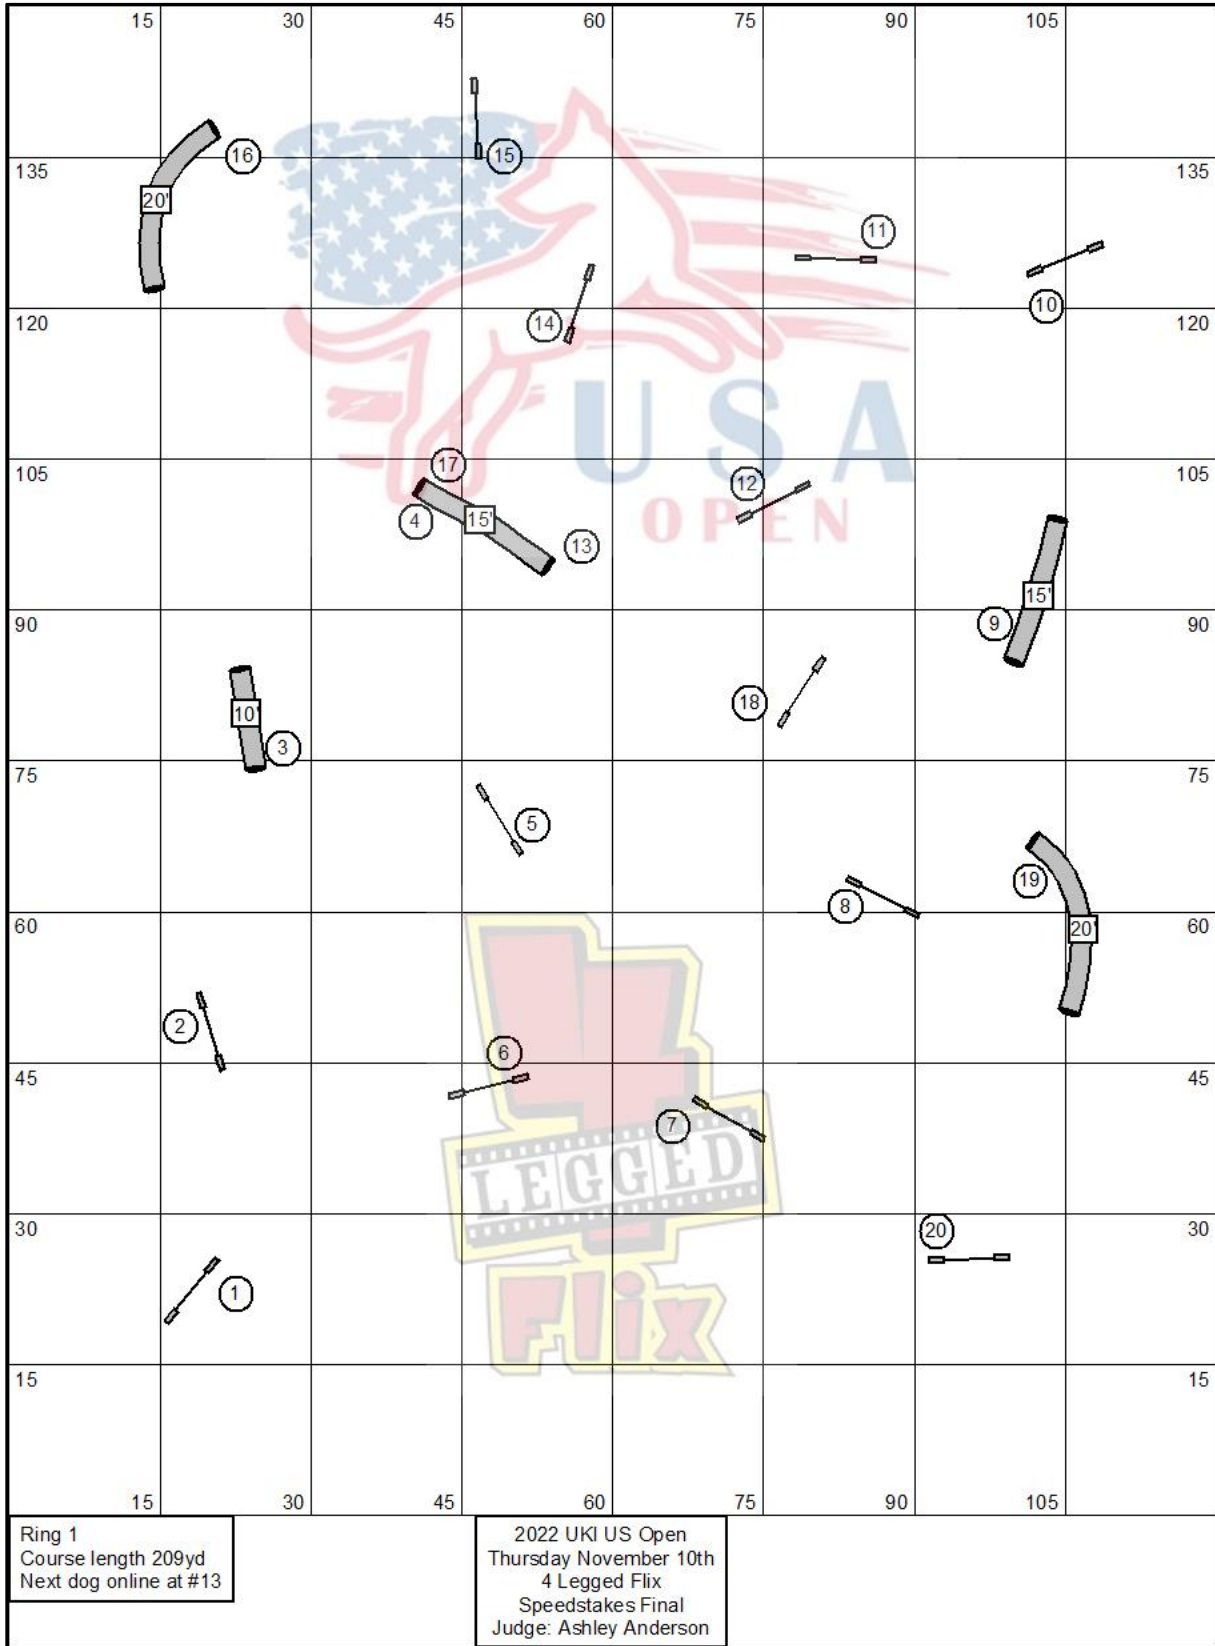

UKI US Open Thursday 10th November Courses

Course Maps are a general layout and maybe subject to changes.

UKI US Open Thursday 10th November Courses

Course Maps are a general layout and maybe subject to changes.

UKI US Open Thursday 10th November Courses

Course Maps are a general layout and maybe subject to changes.