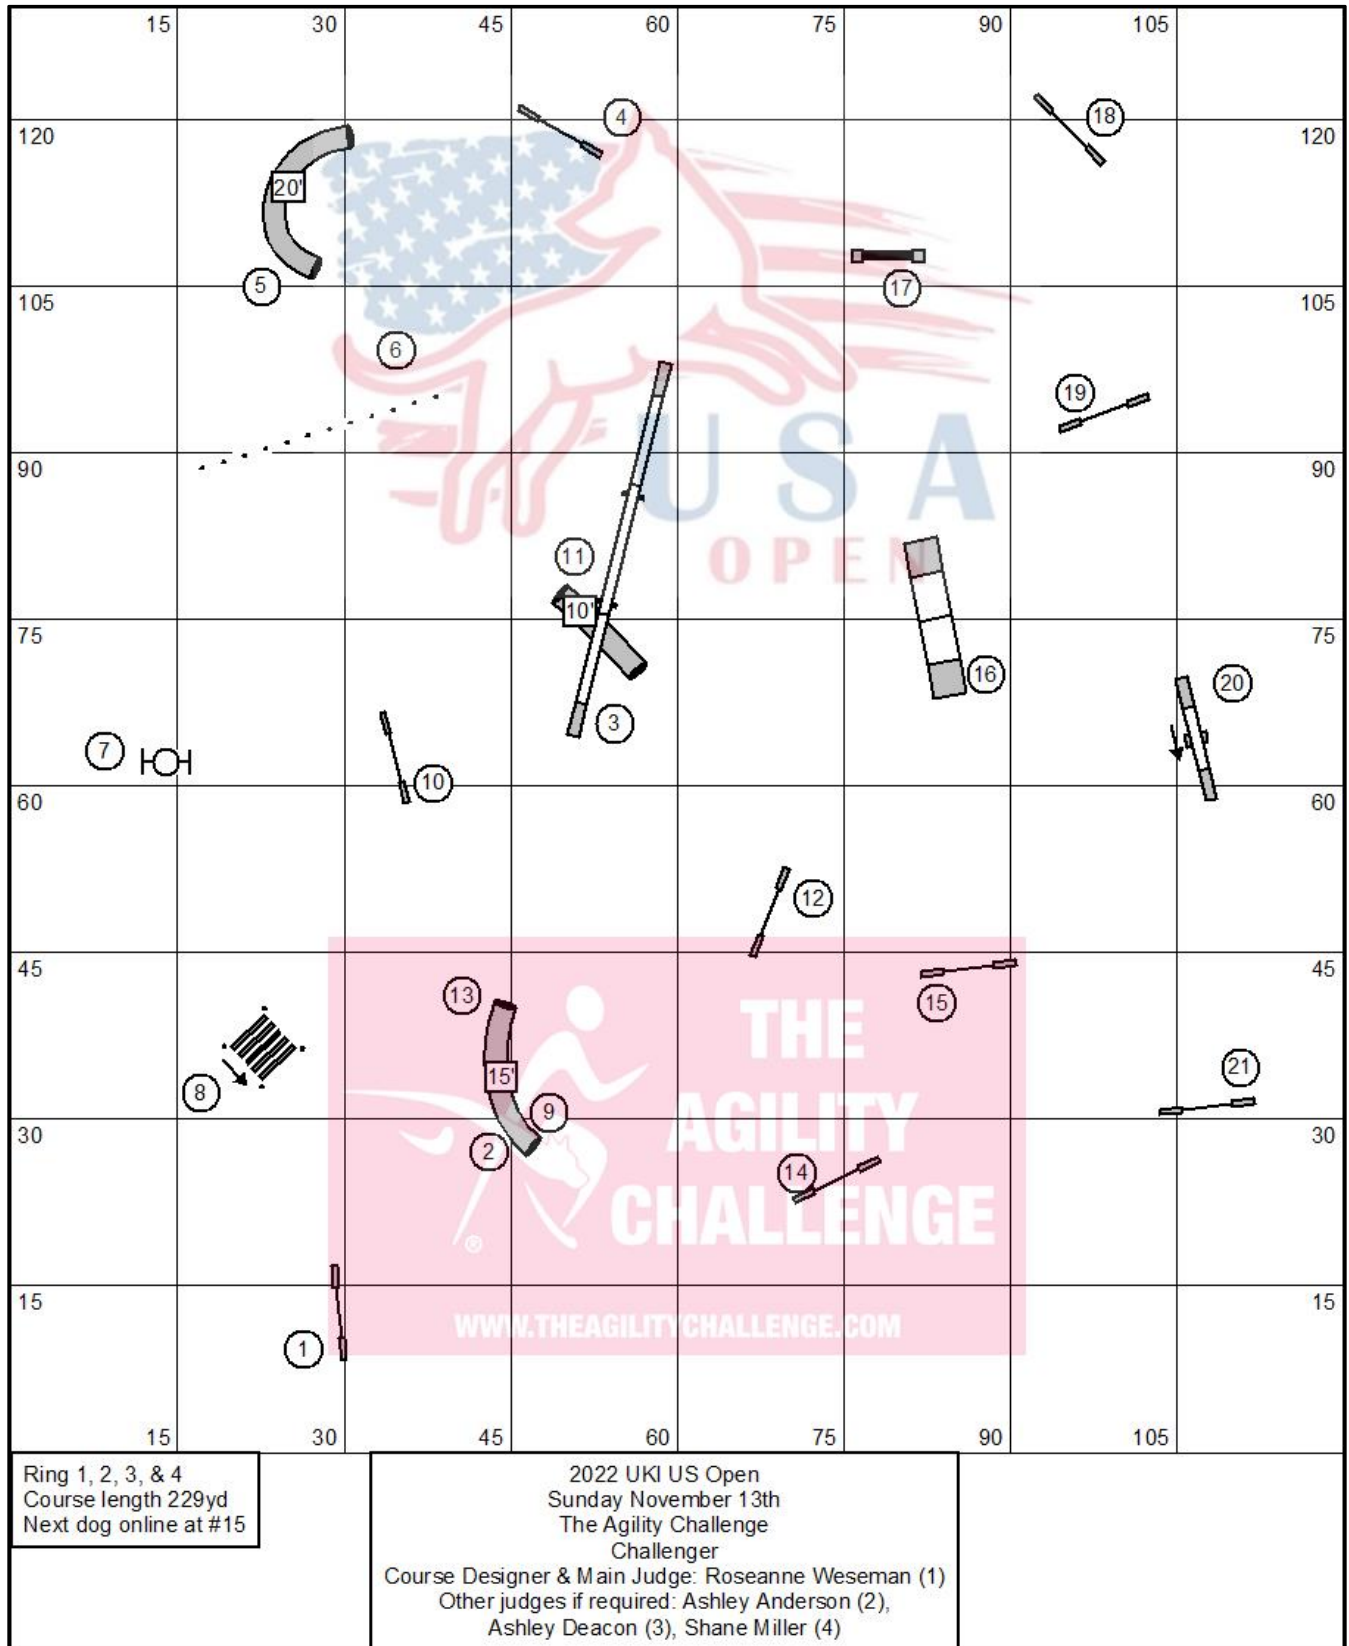

# UKI US Open Sunday 13th November Courses

Course Maps are a general layout and maybe subject to changes.