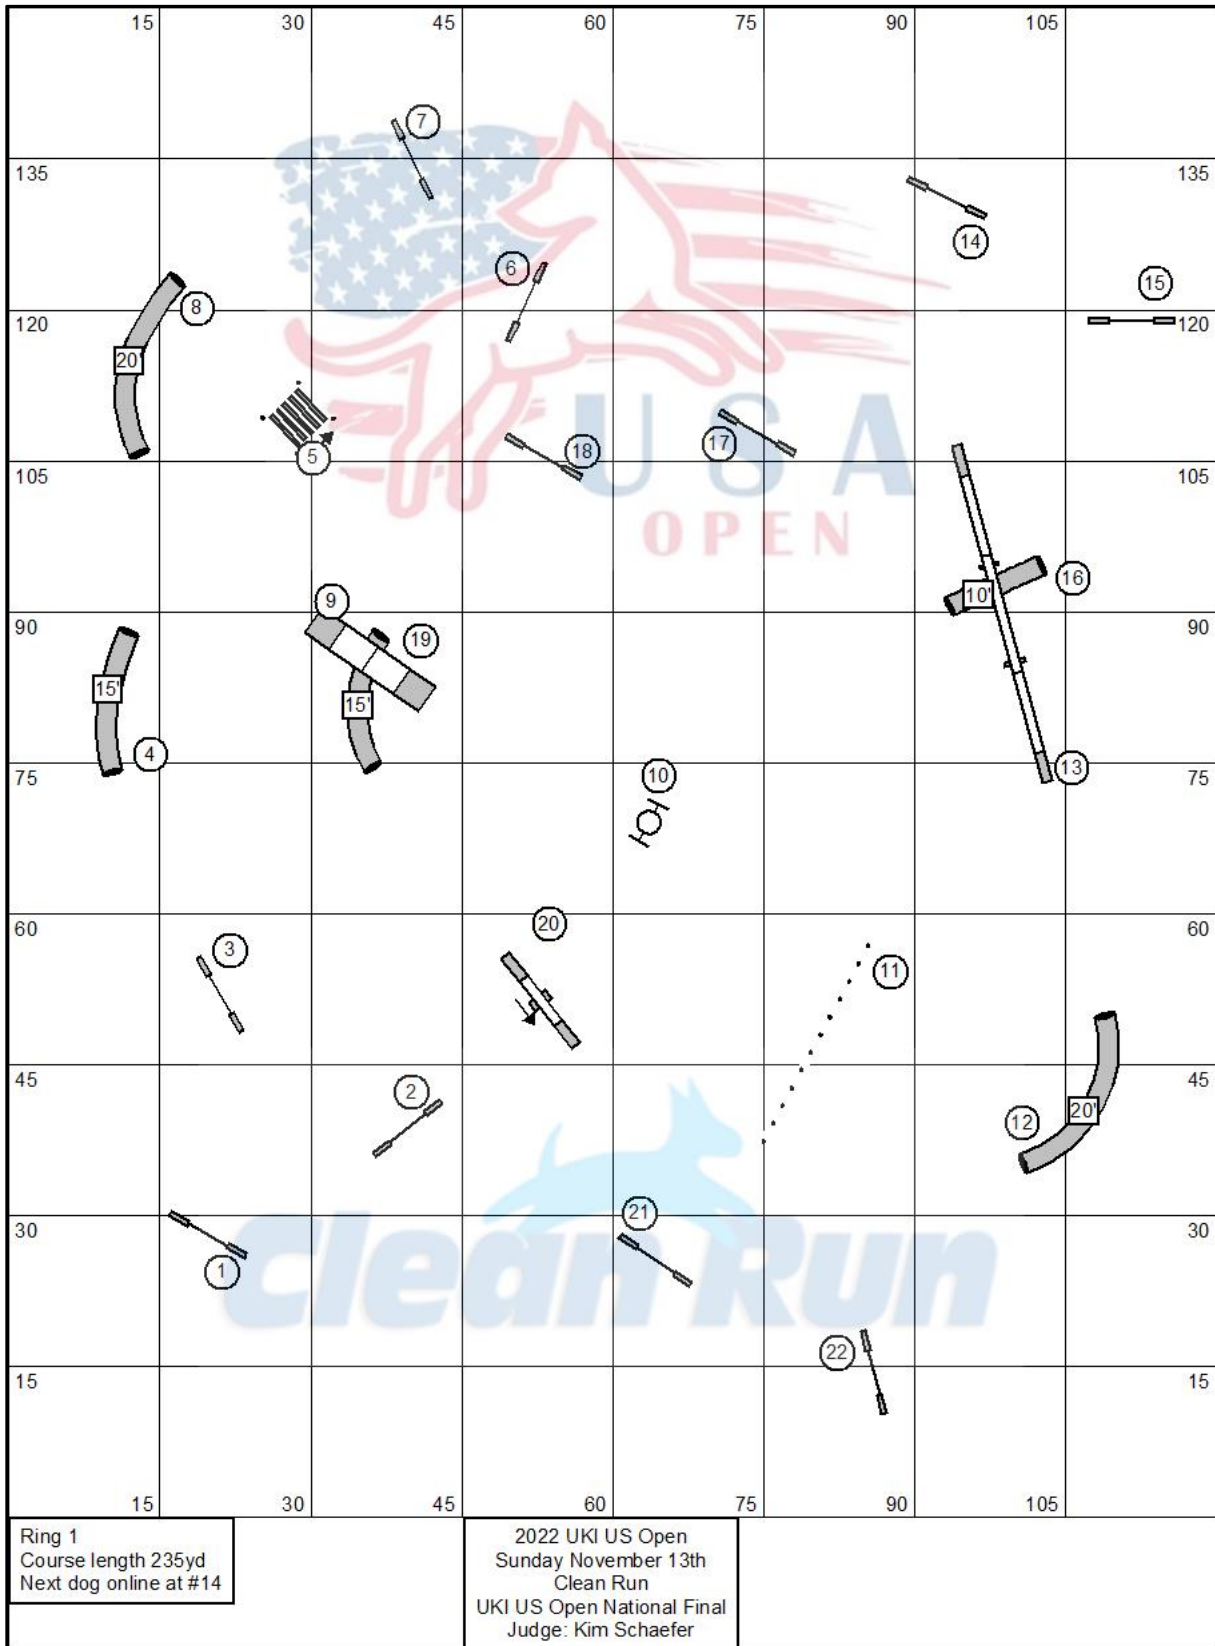

# UKI US Open Sunday 13th November Courses

Course Maps are a general layout and maybe subject to changes.