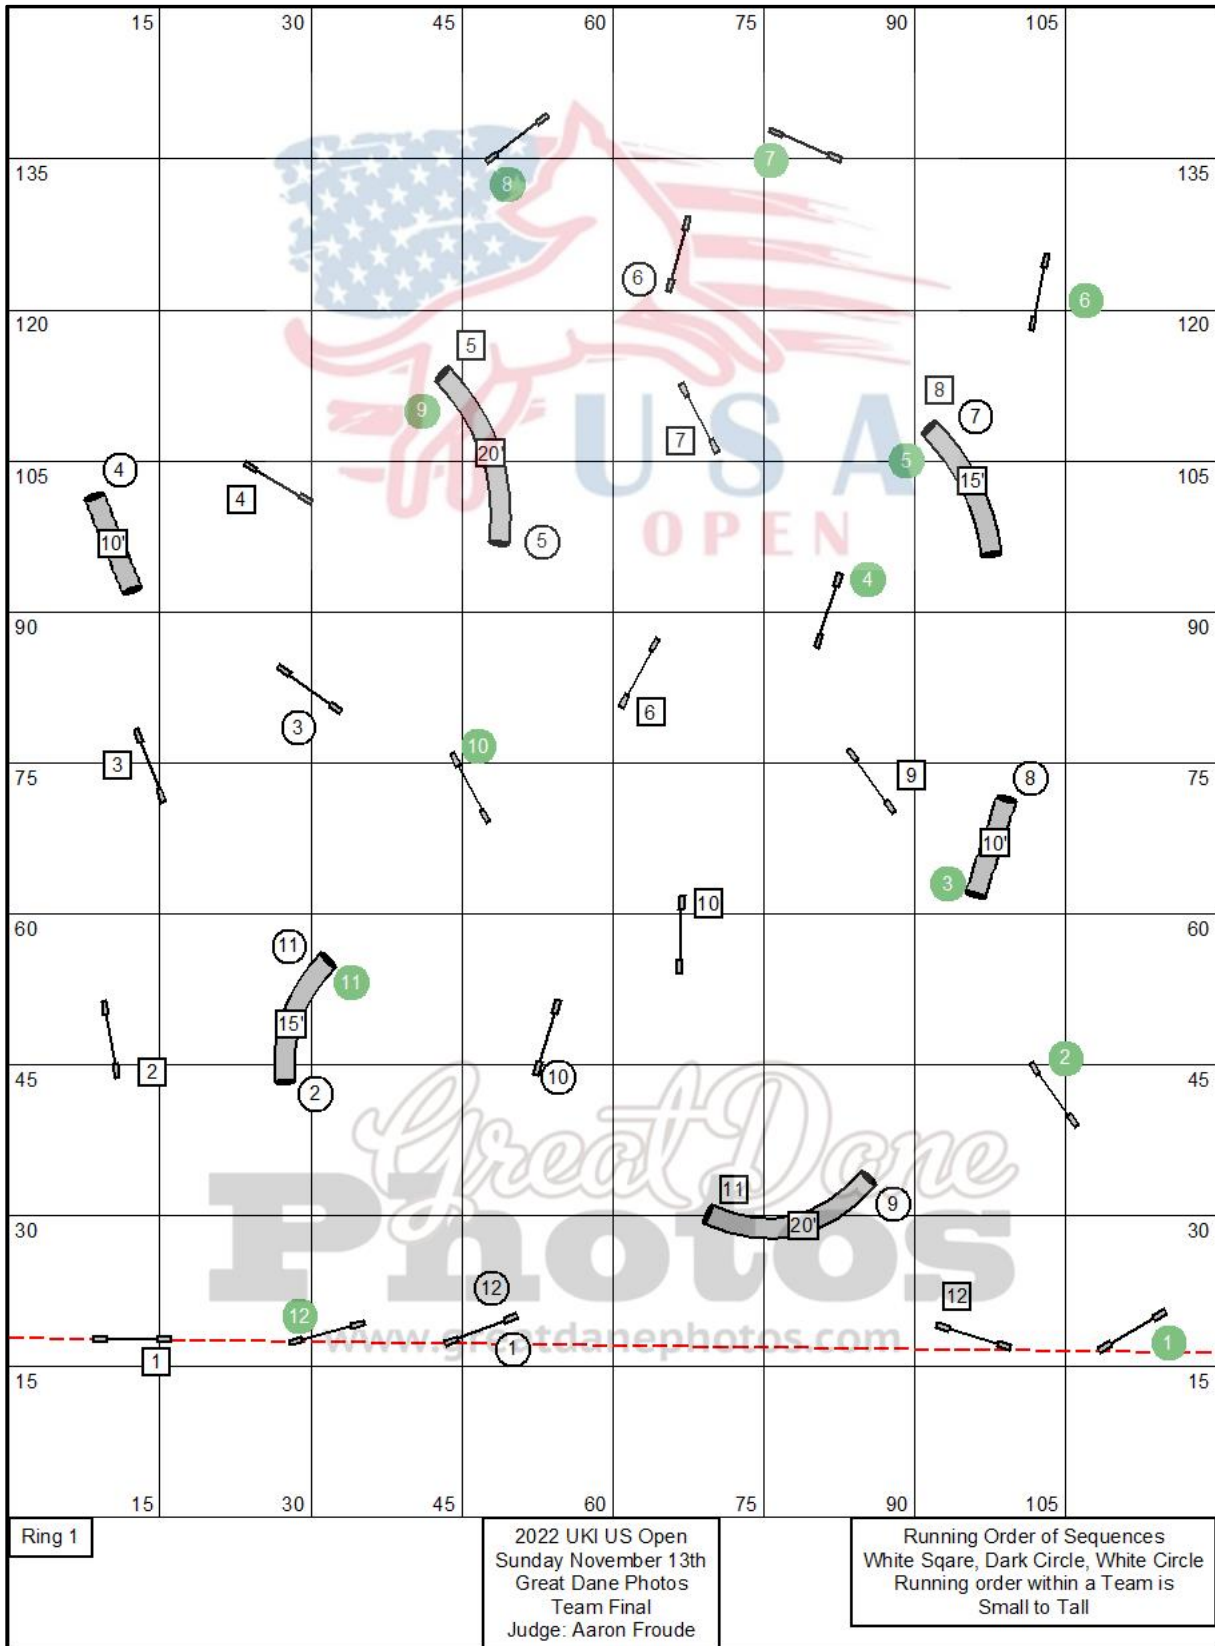

# UKI US Open Sunday 13th November Courses

Course Maps are a general layout and maybe subject to changes.