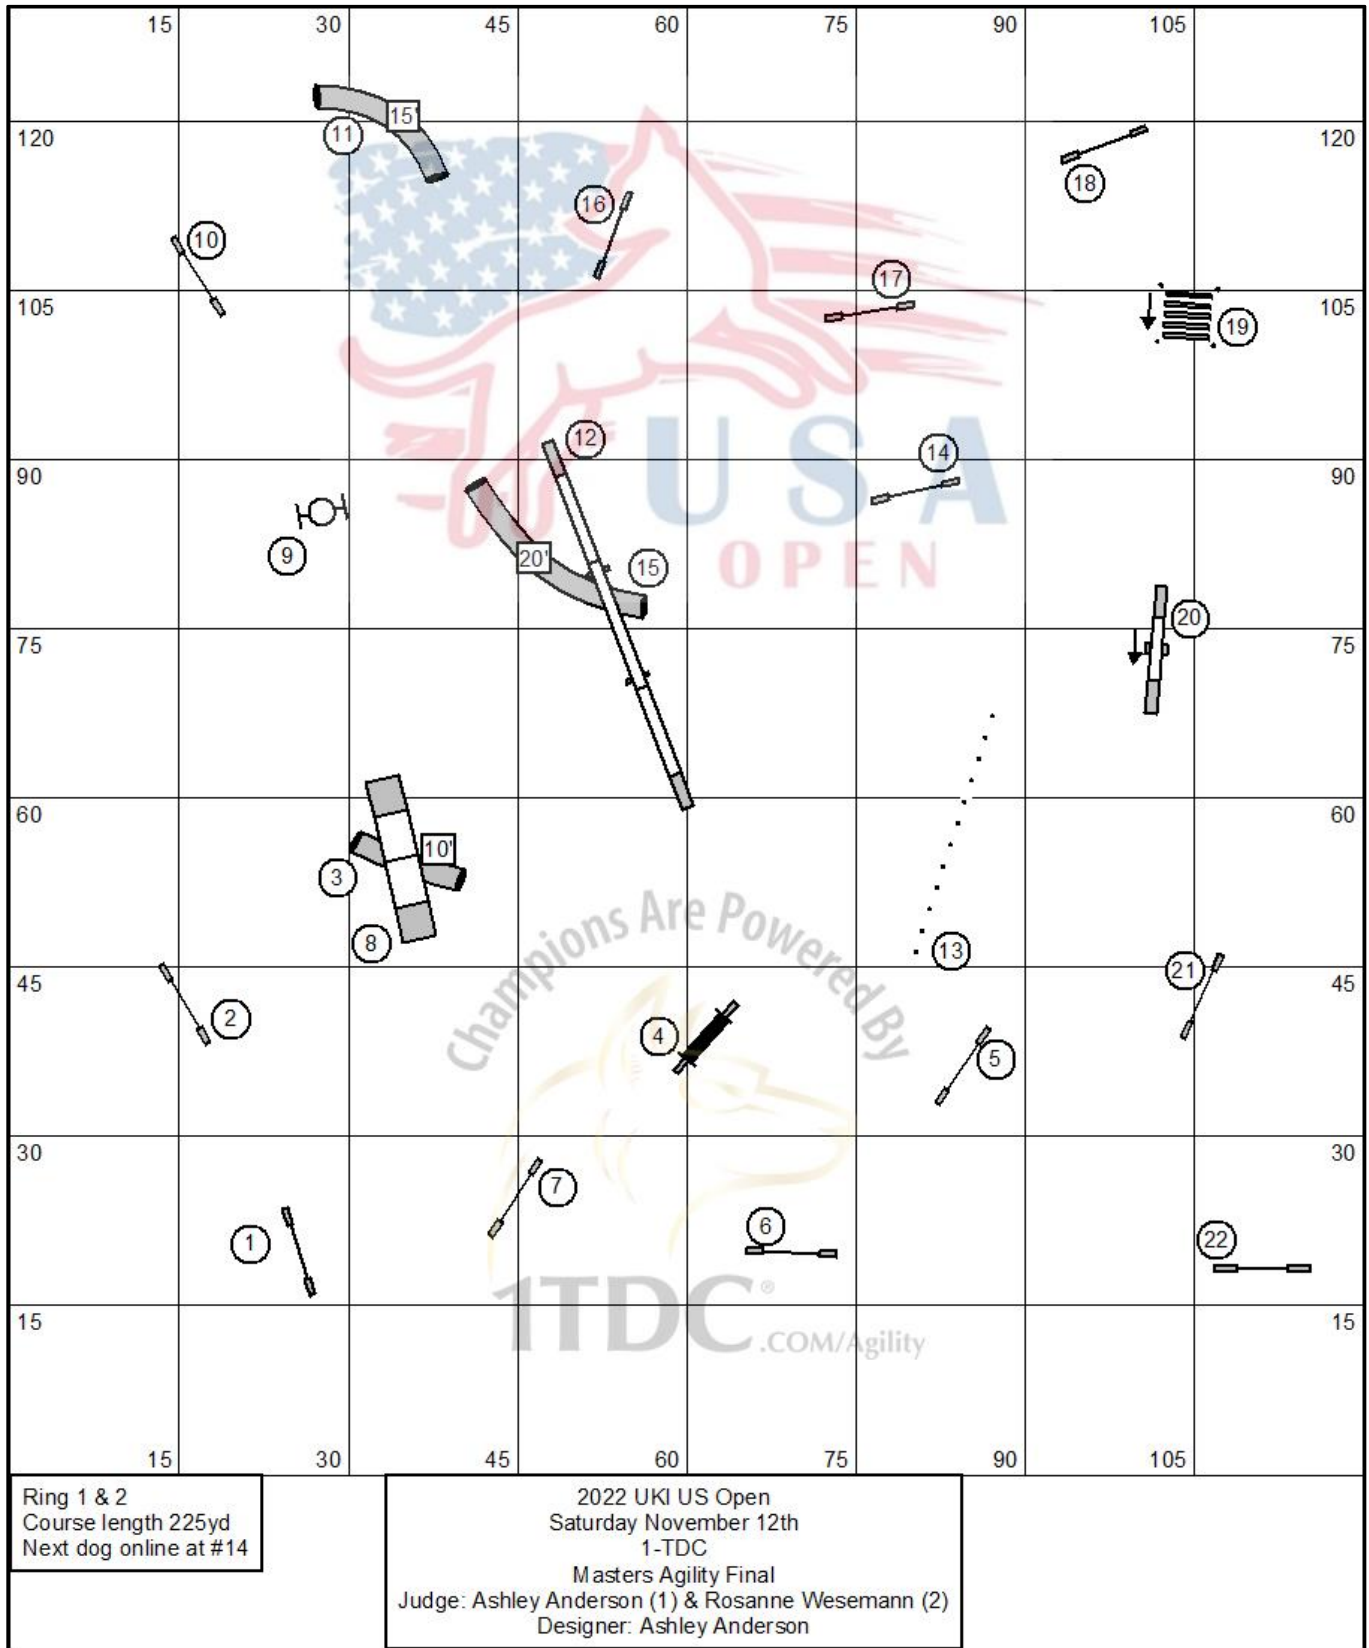

UKI US Open Saturday 12th November Courses

Course Maps are a general layout and maybe subject to changes.

UKI US Open Saturday 12th November Courses

Course Maps are a general layout and maybe subject to changes.