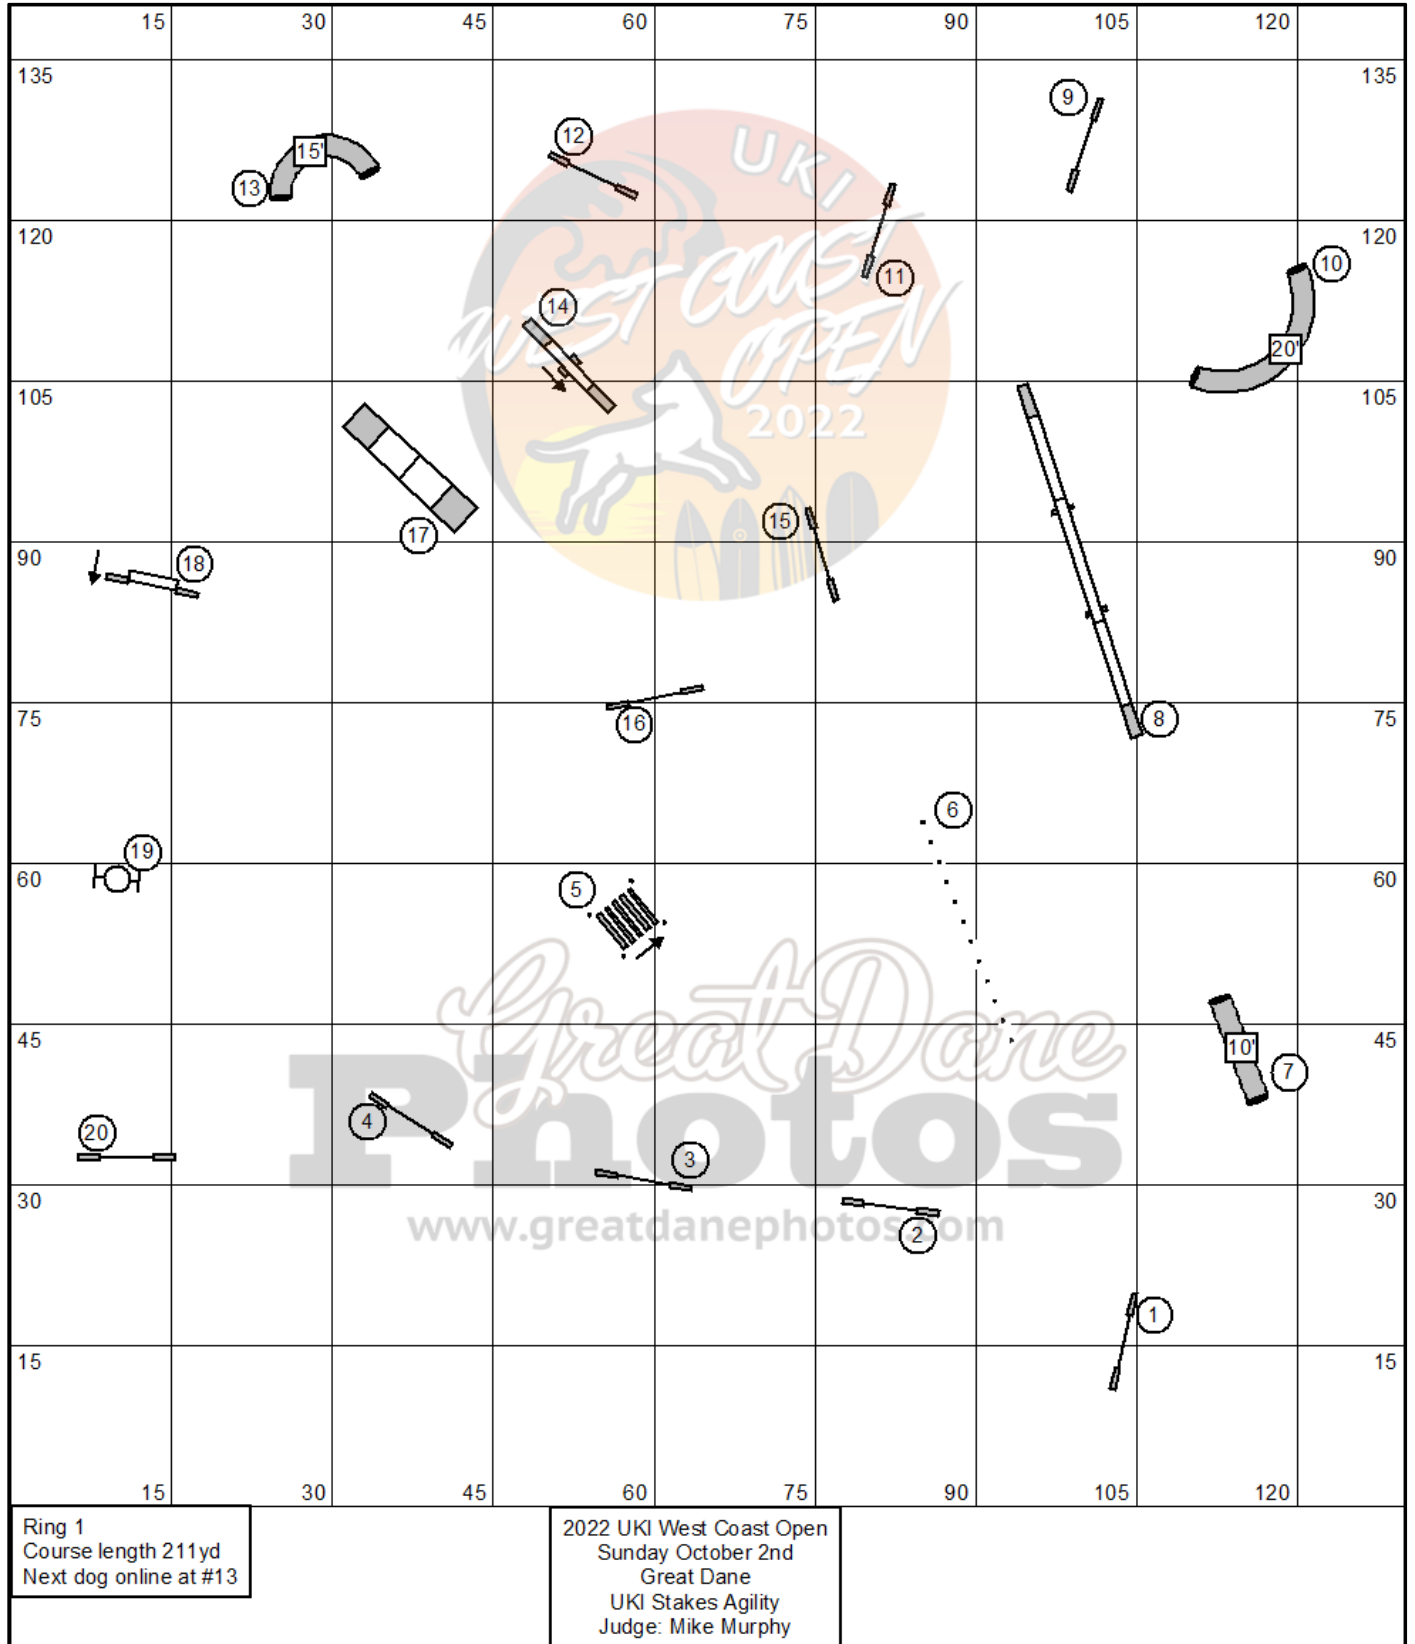

# UKI West Coast Open Sunday 2<sup>nd</sup> October Courses

Course Maps are a general layout and maybe subject to changes.