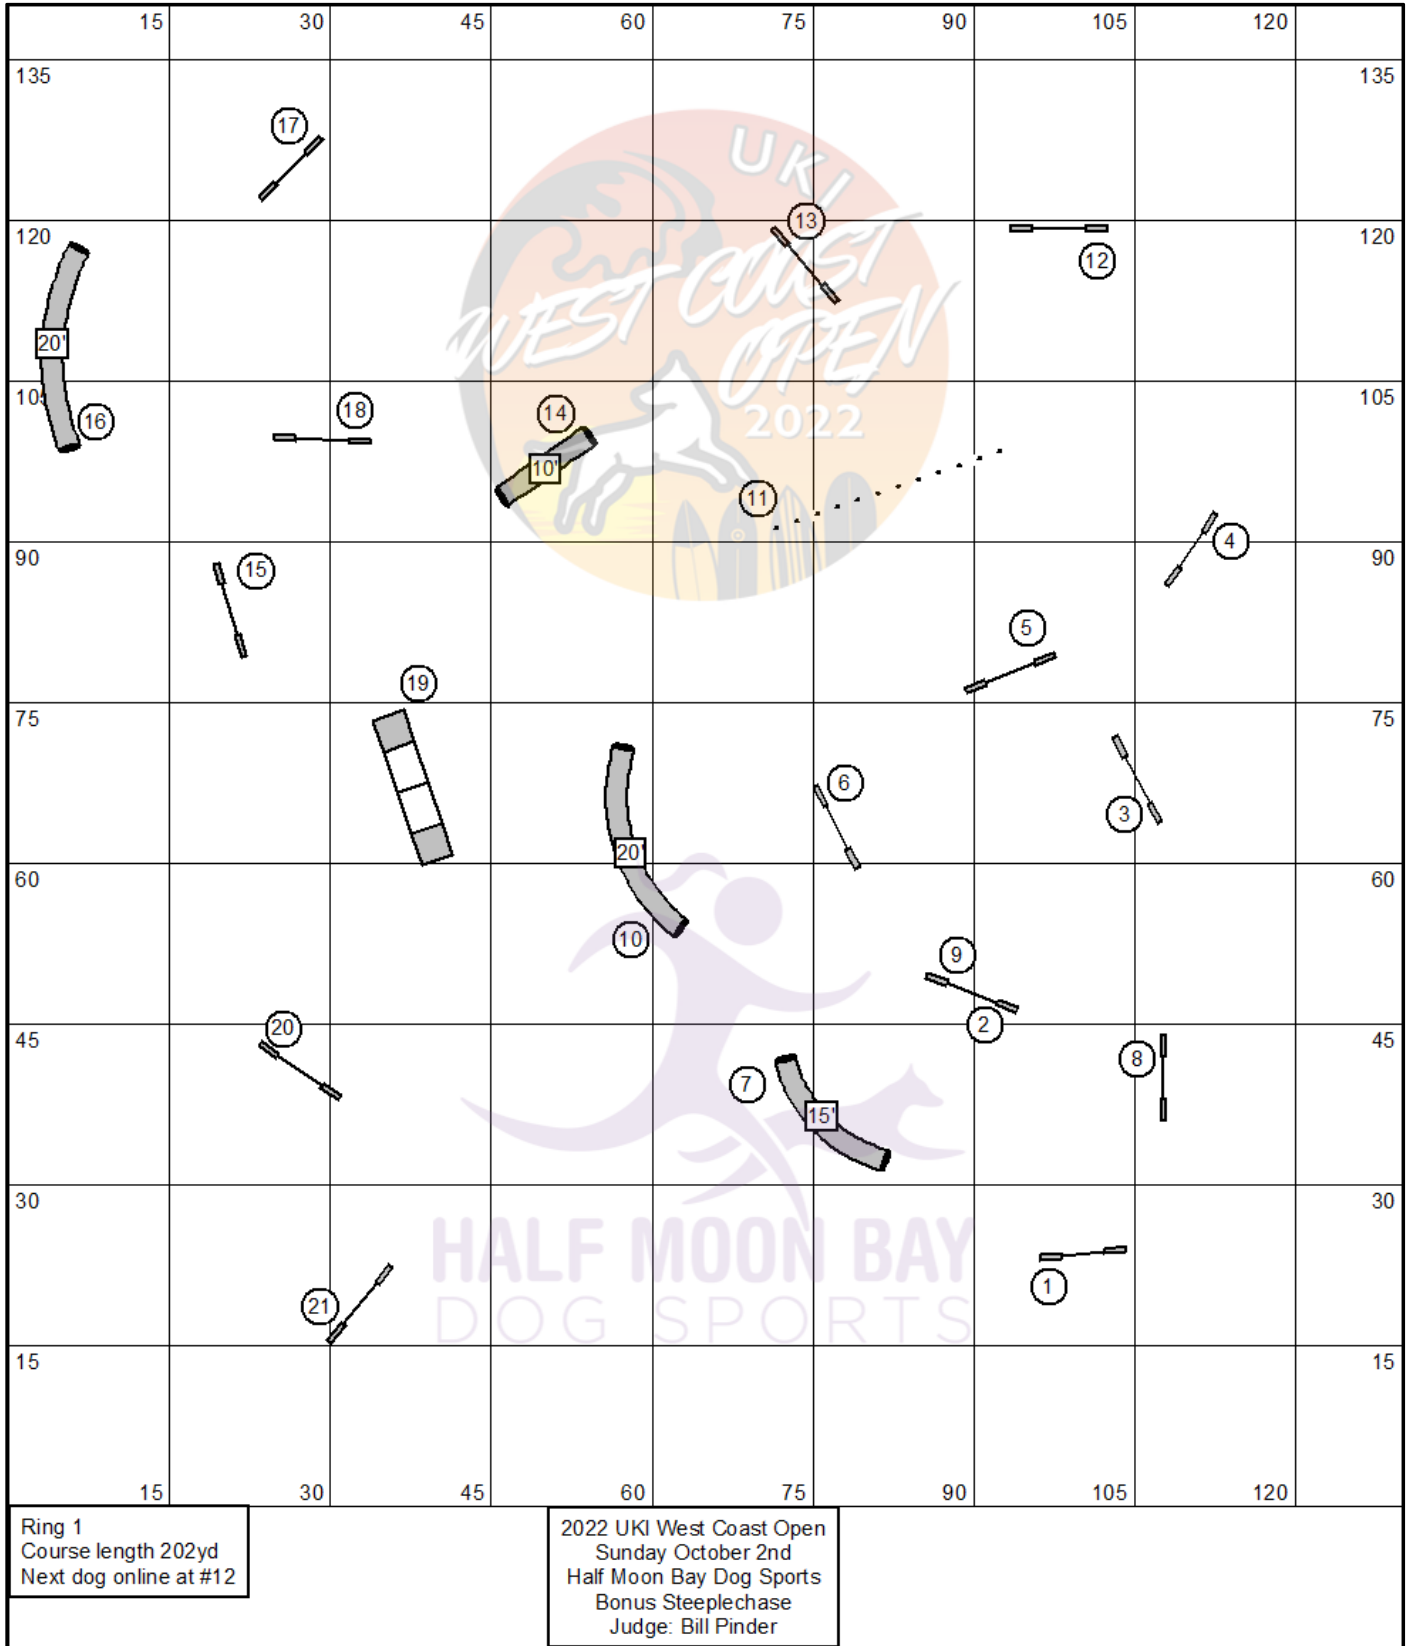

# UKI West Coast Open Sunday 2<sup>nd</sup> October Courses

Course Maps are a general layout and maybe subject to changes.