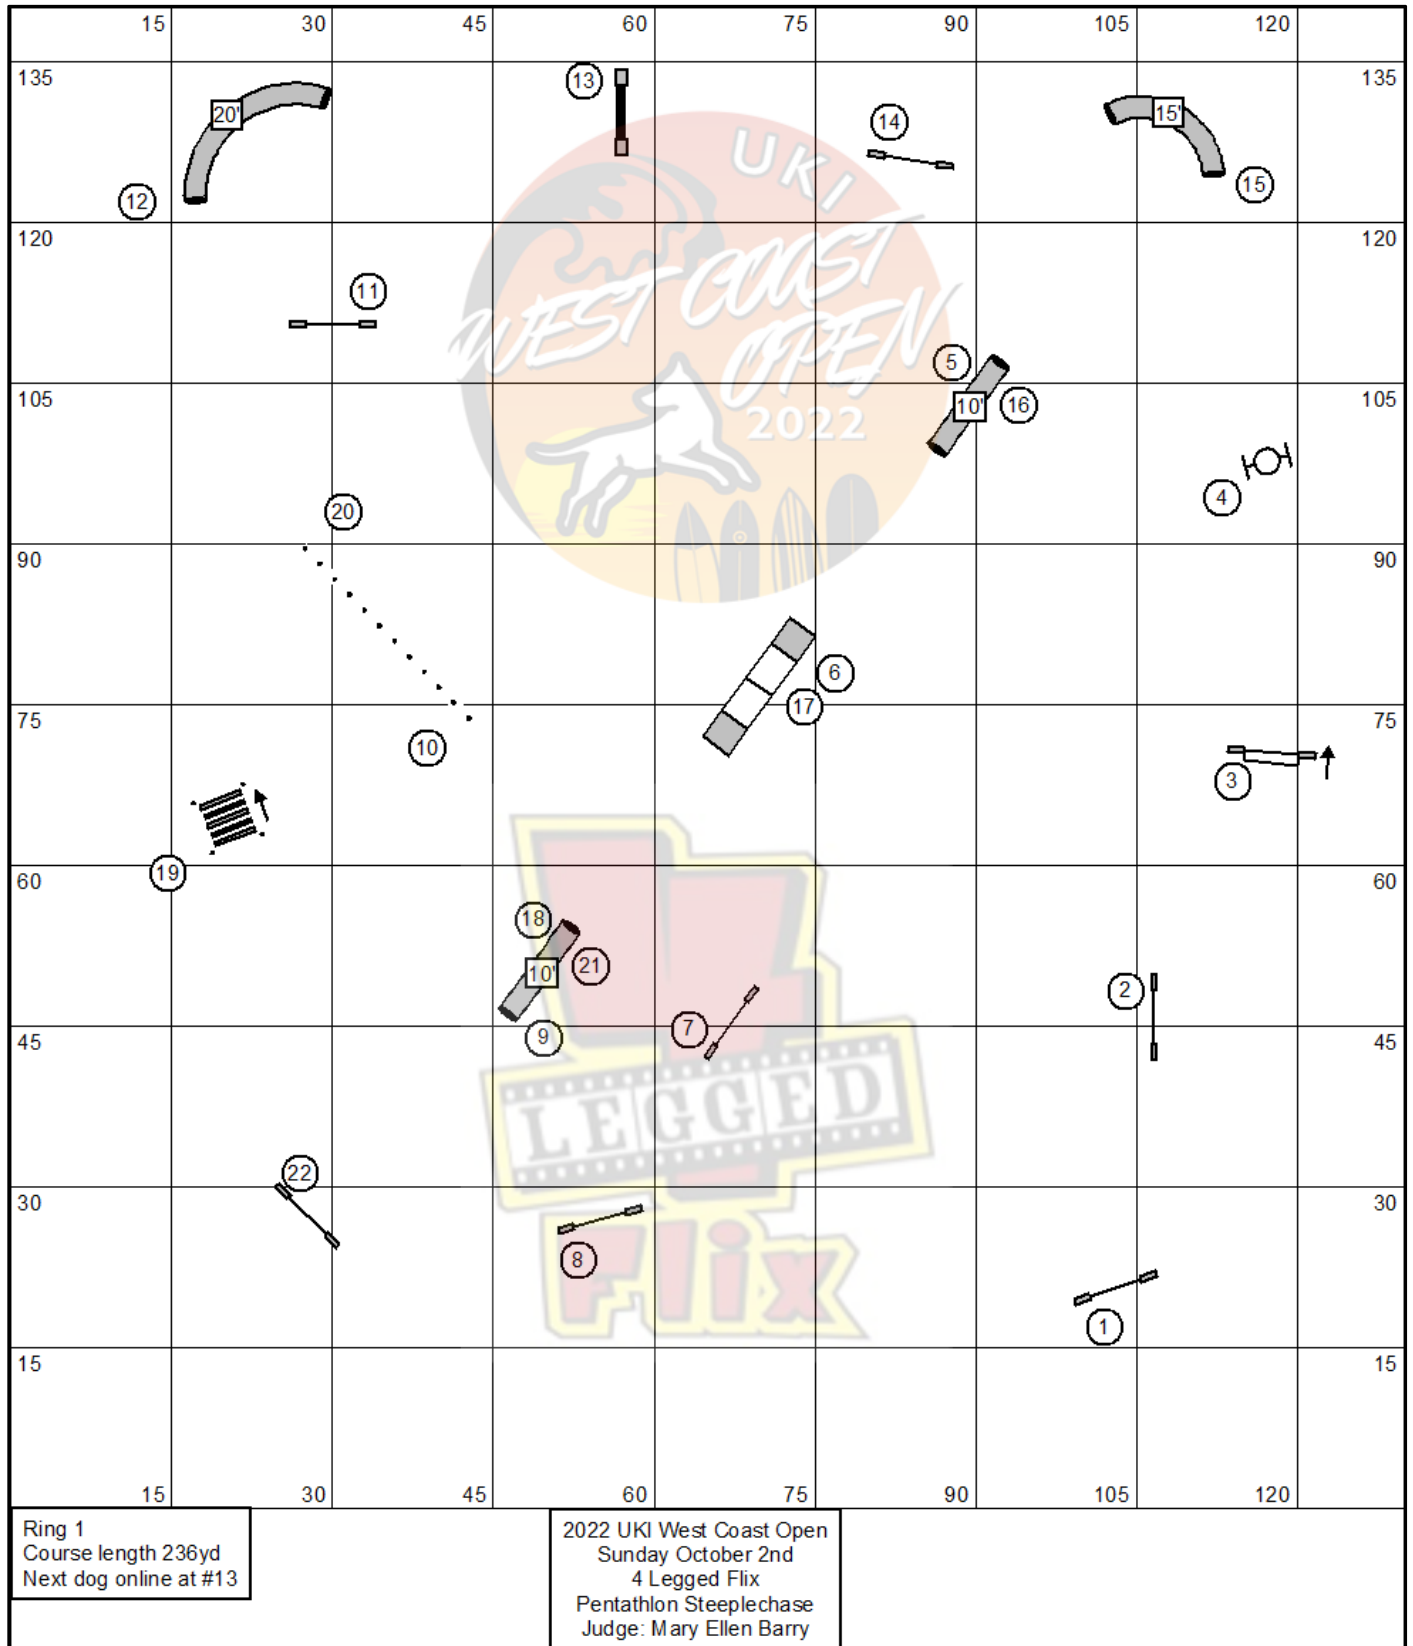

# UKI West Coast Open Sunday 2<sup>nd</sup> October Courses

Course Maps are a general layout and maybe subject to changes.