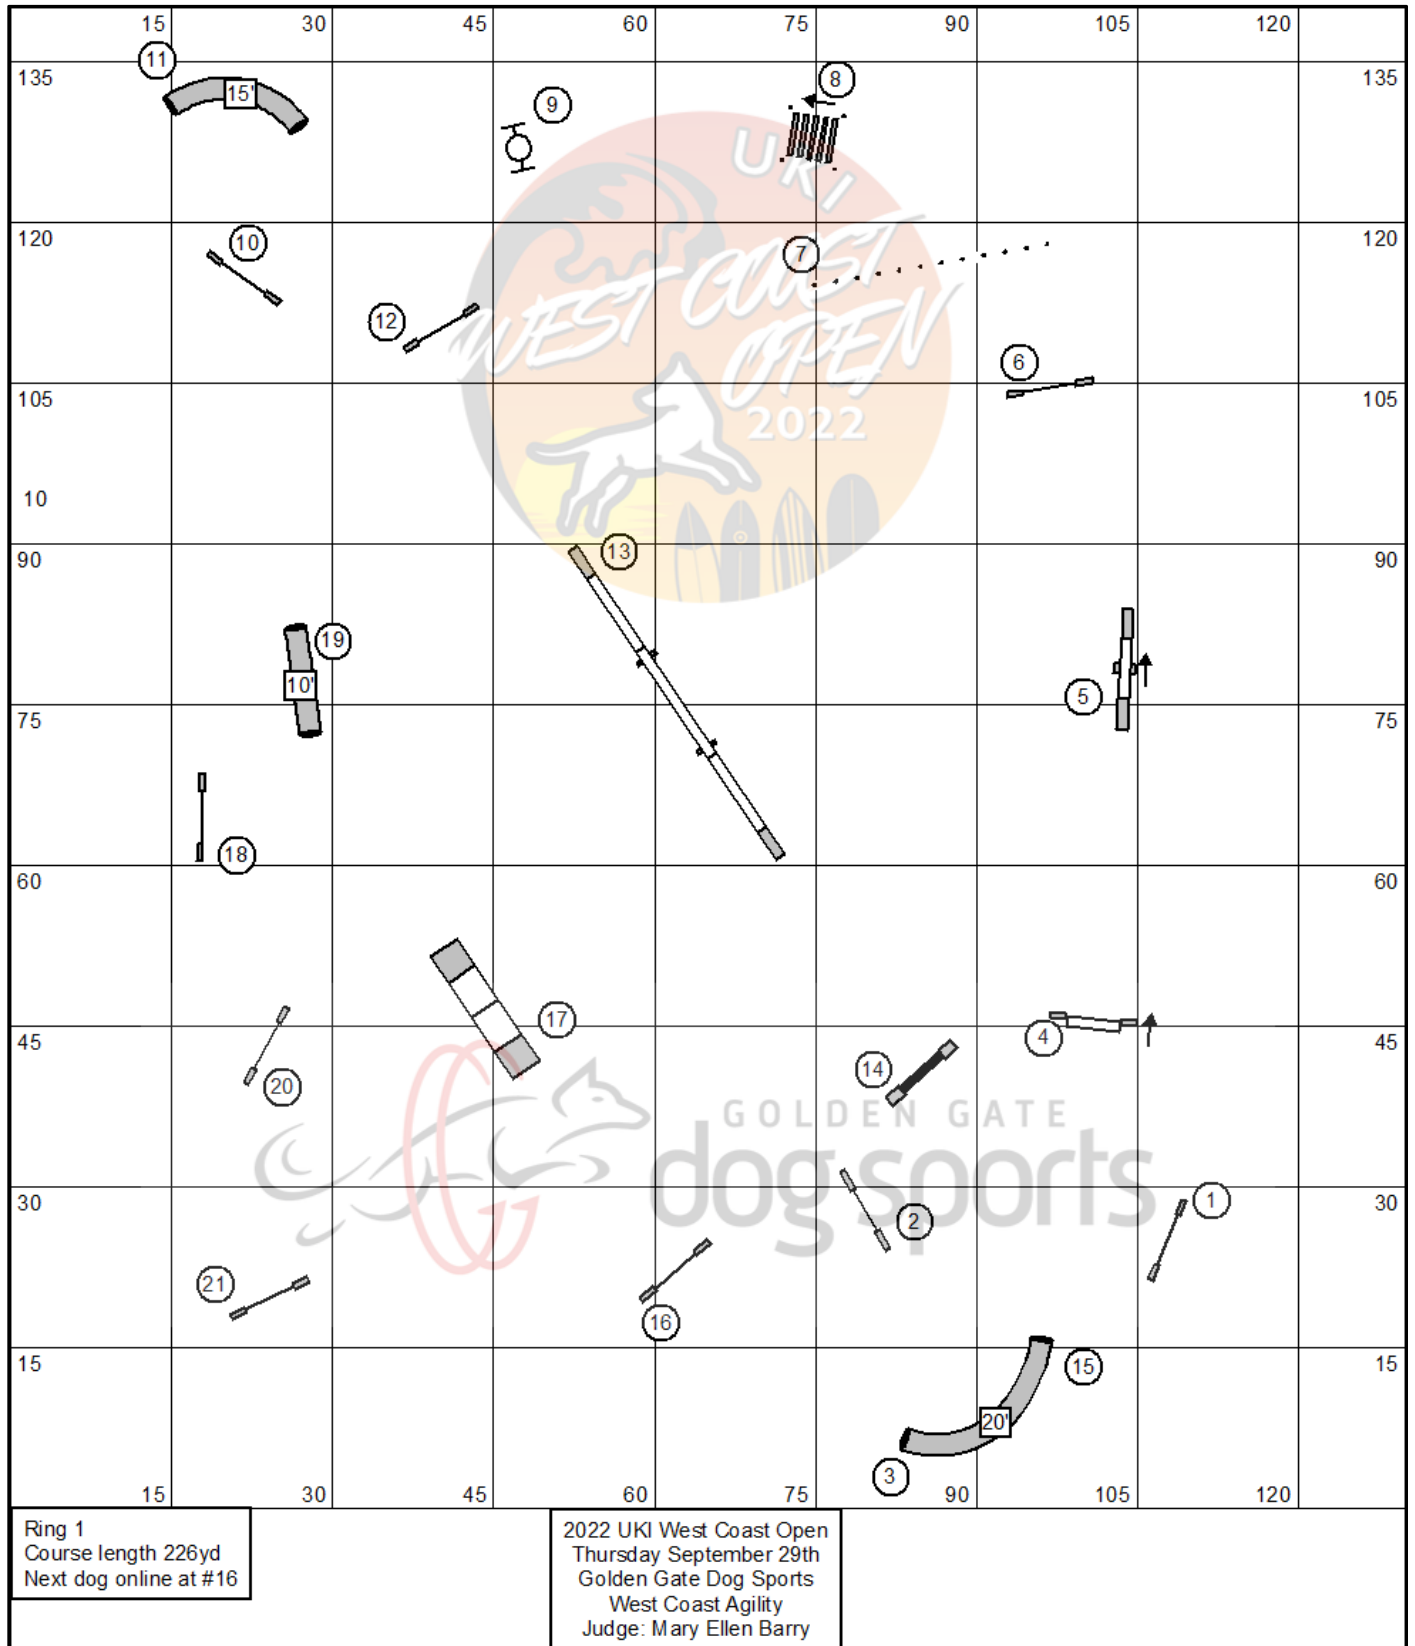

# UKI West Coast Open Thursday 29<sup>th</sup> September Courses

Course Maps are a general layout and maybe subject to changes.