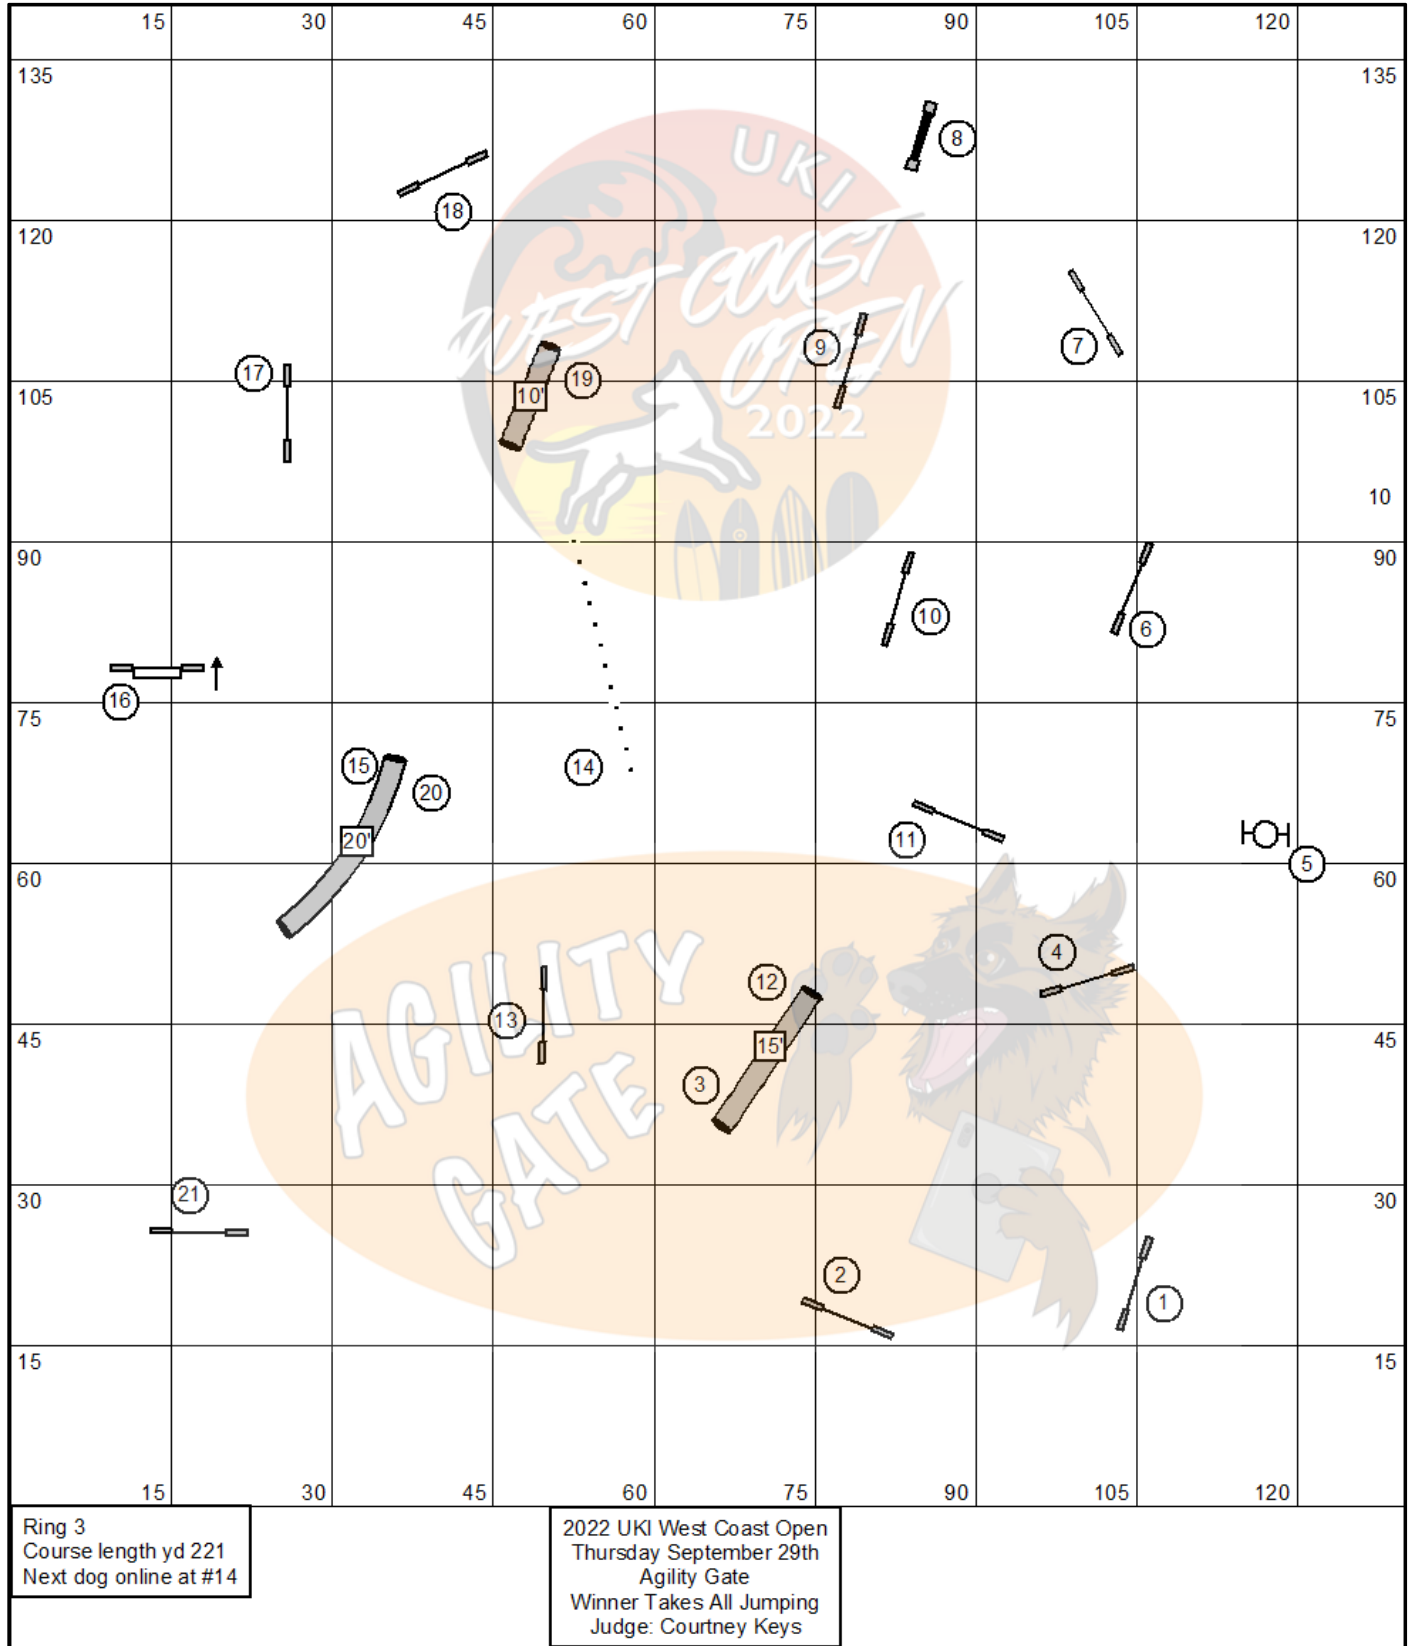

# UKI West Coast Open Thursday 29<sup>th</sup> September Courses

Course Maps are a general layout and maybe subject to changes.