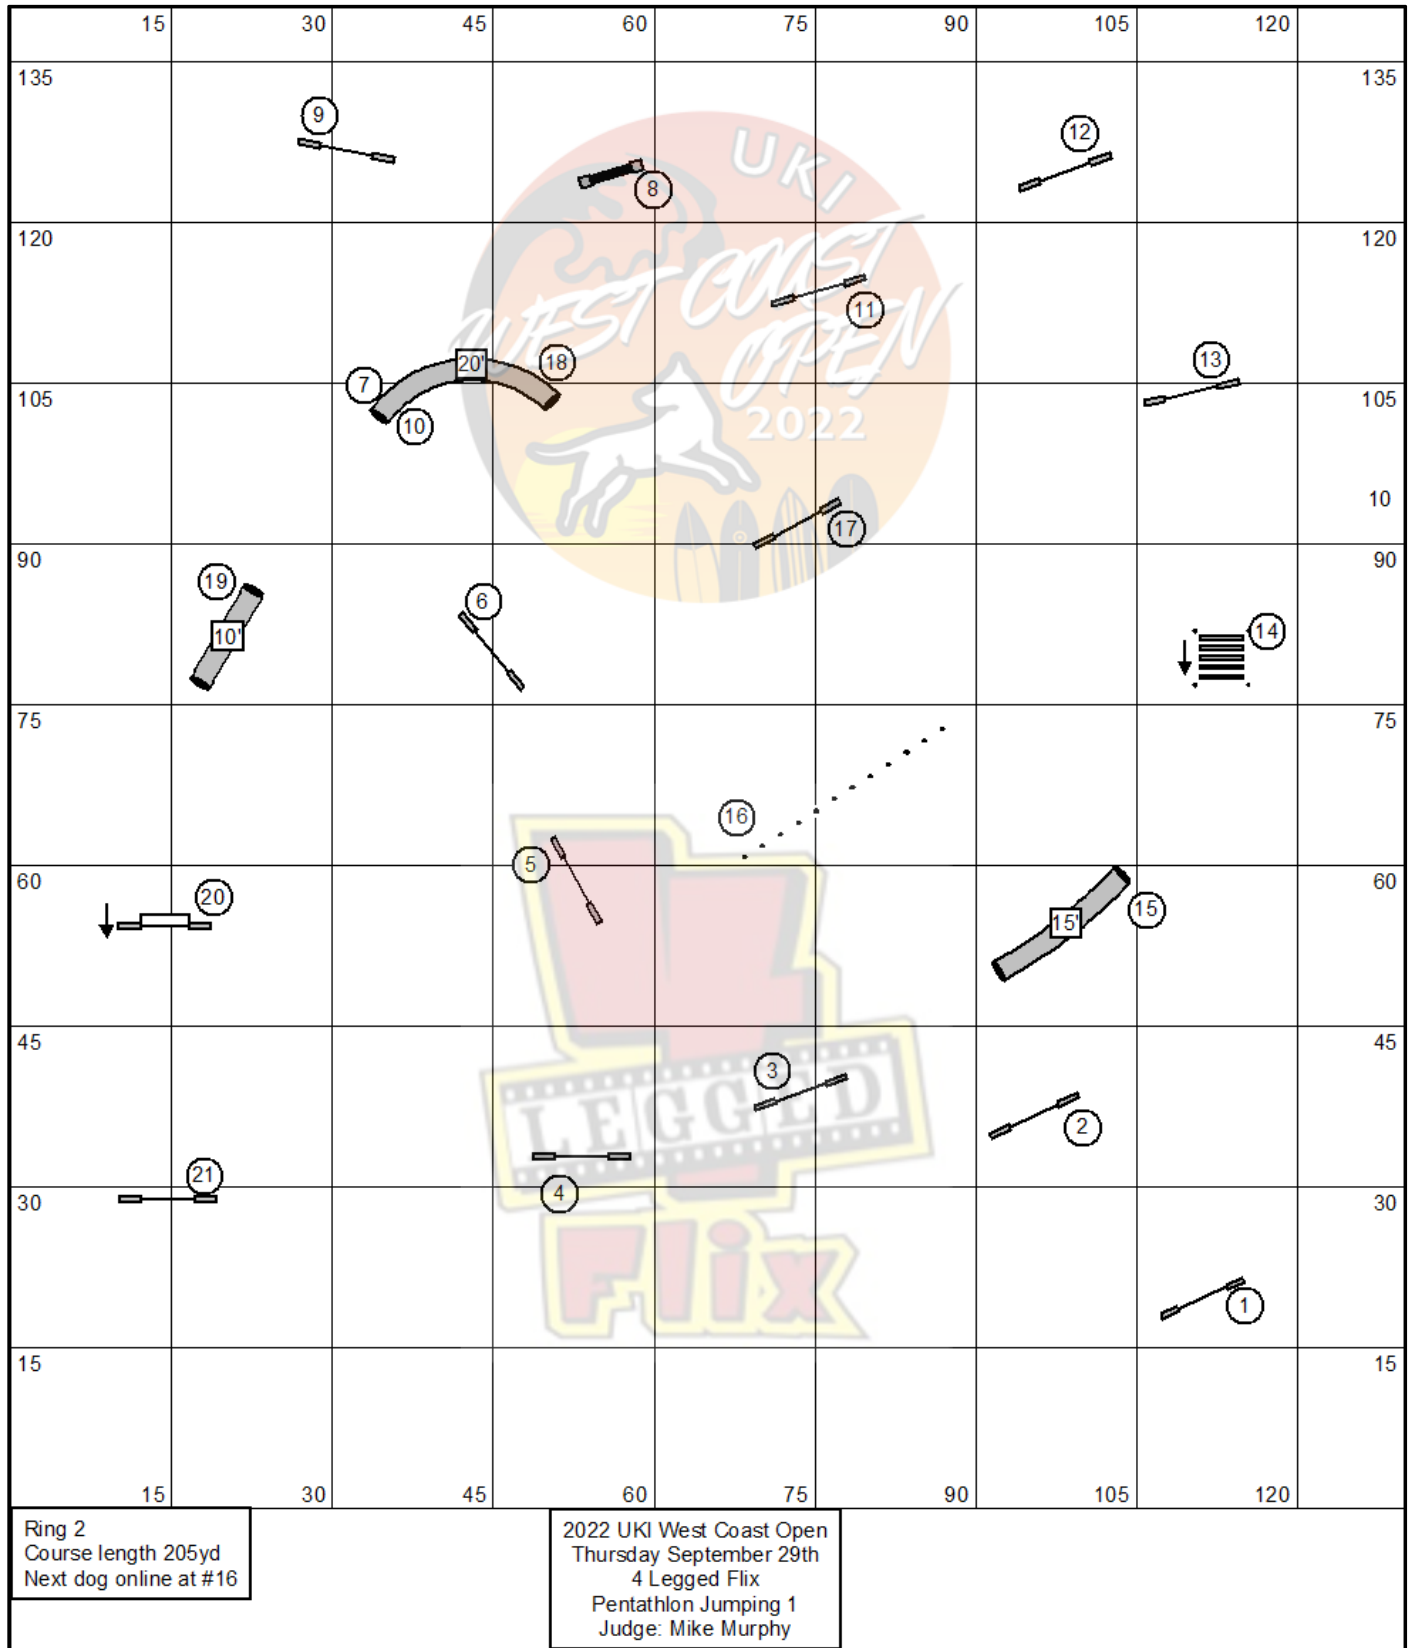

# UKI West Coast Open Thursday 29<sup>th</sup> September Courses

Course Maps are a general layout and maybe subject to changes.