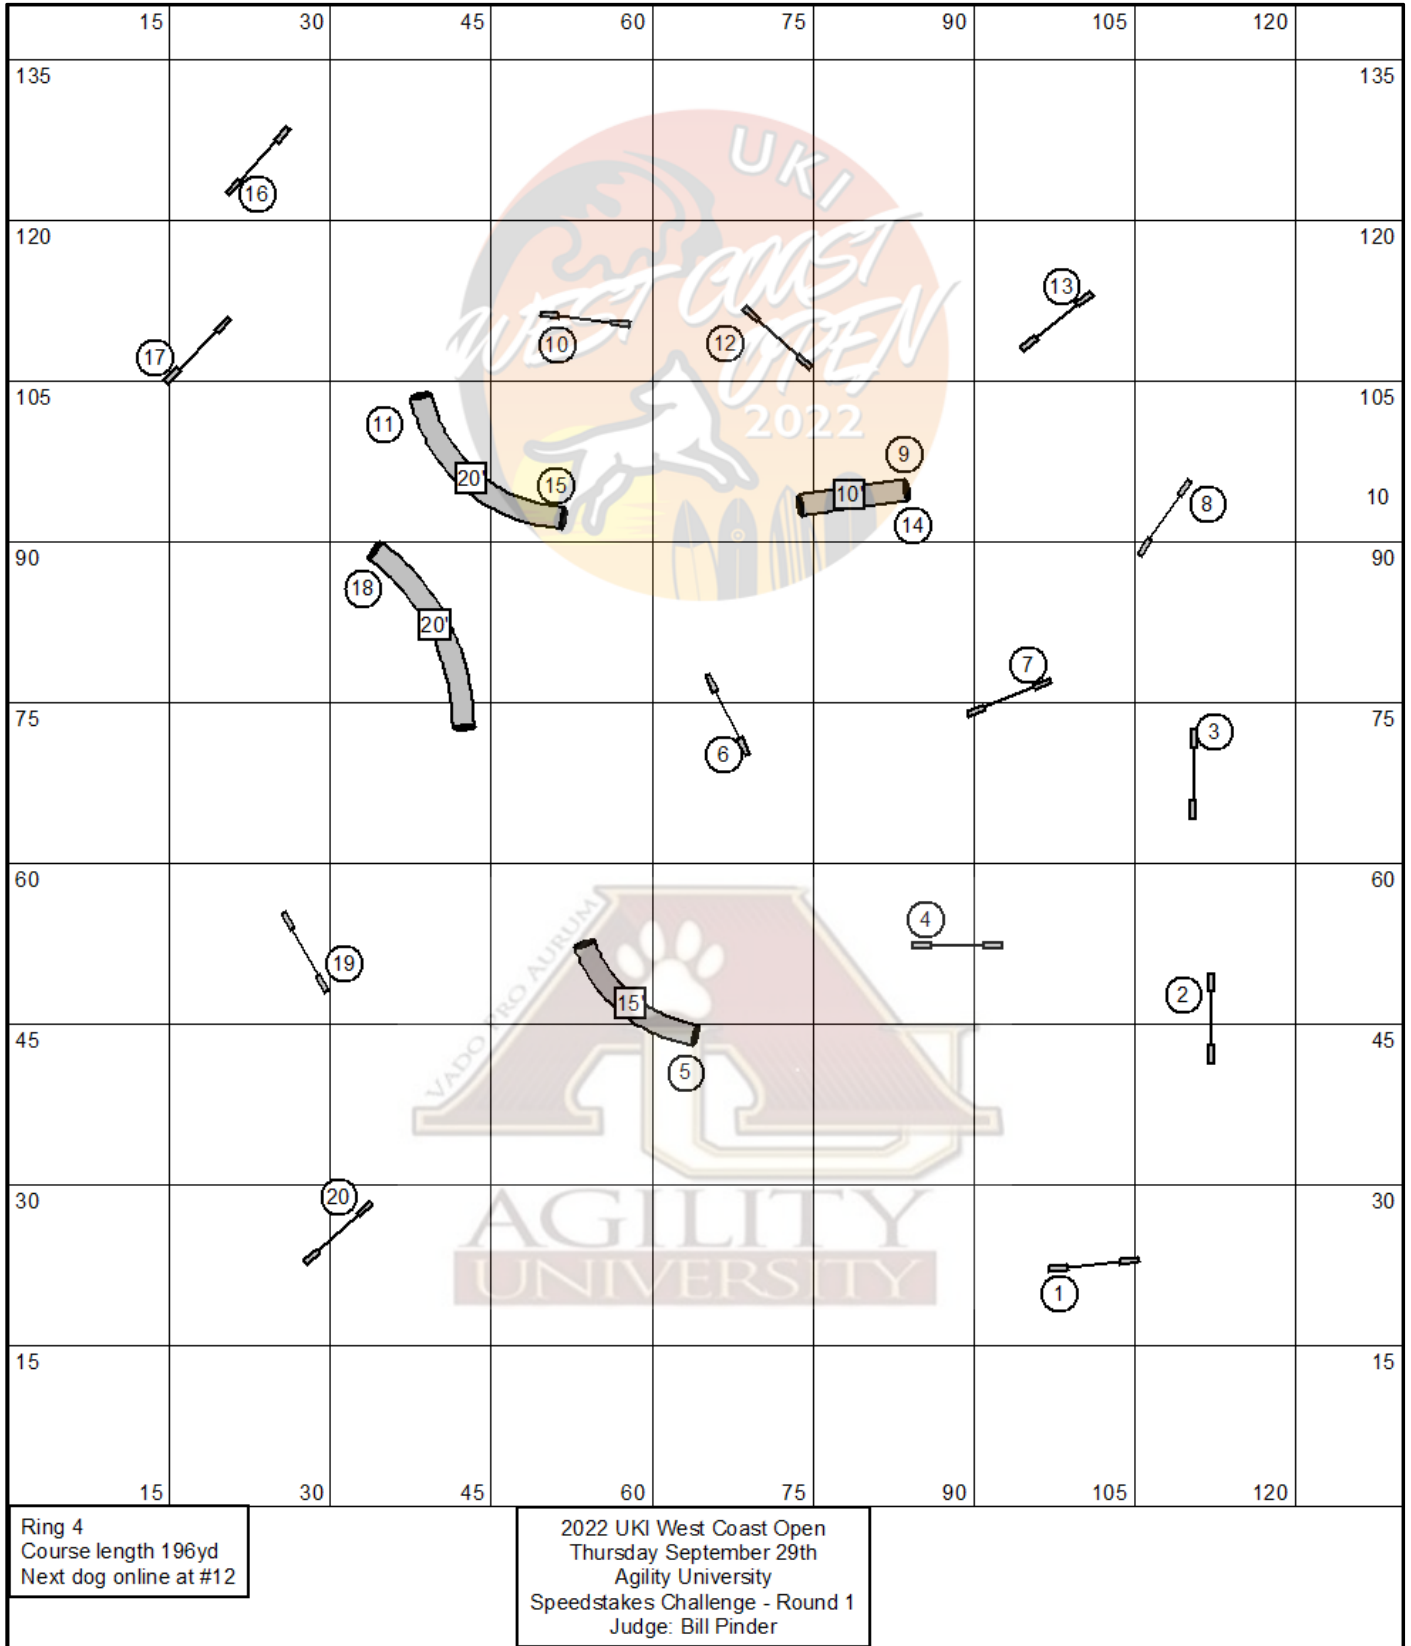

# UKI West Coast Open Thursday 29<sup>th</sup> September Courses

Course Maps are a general layout and maybe subject to changes.