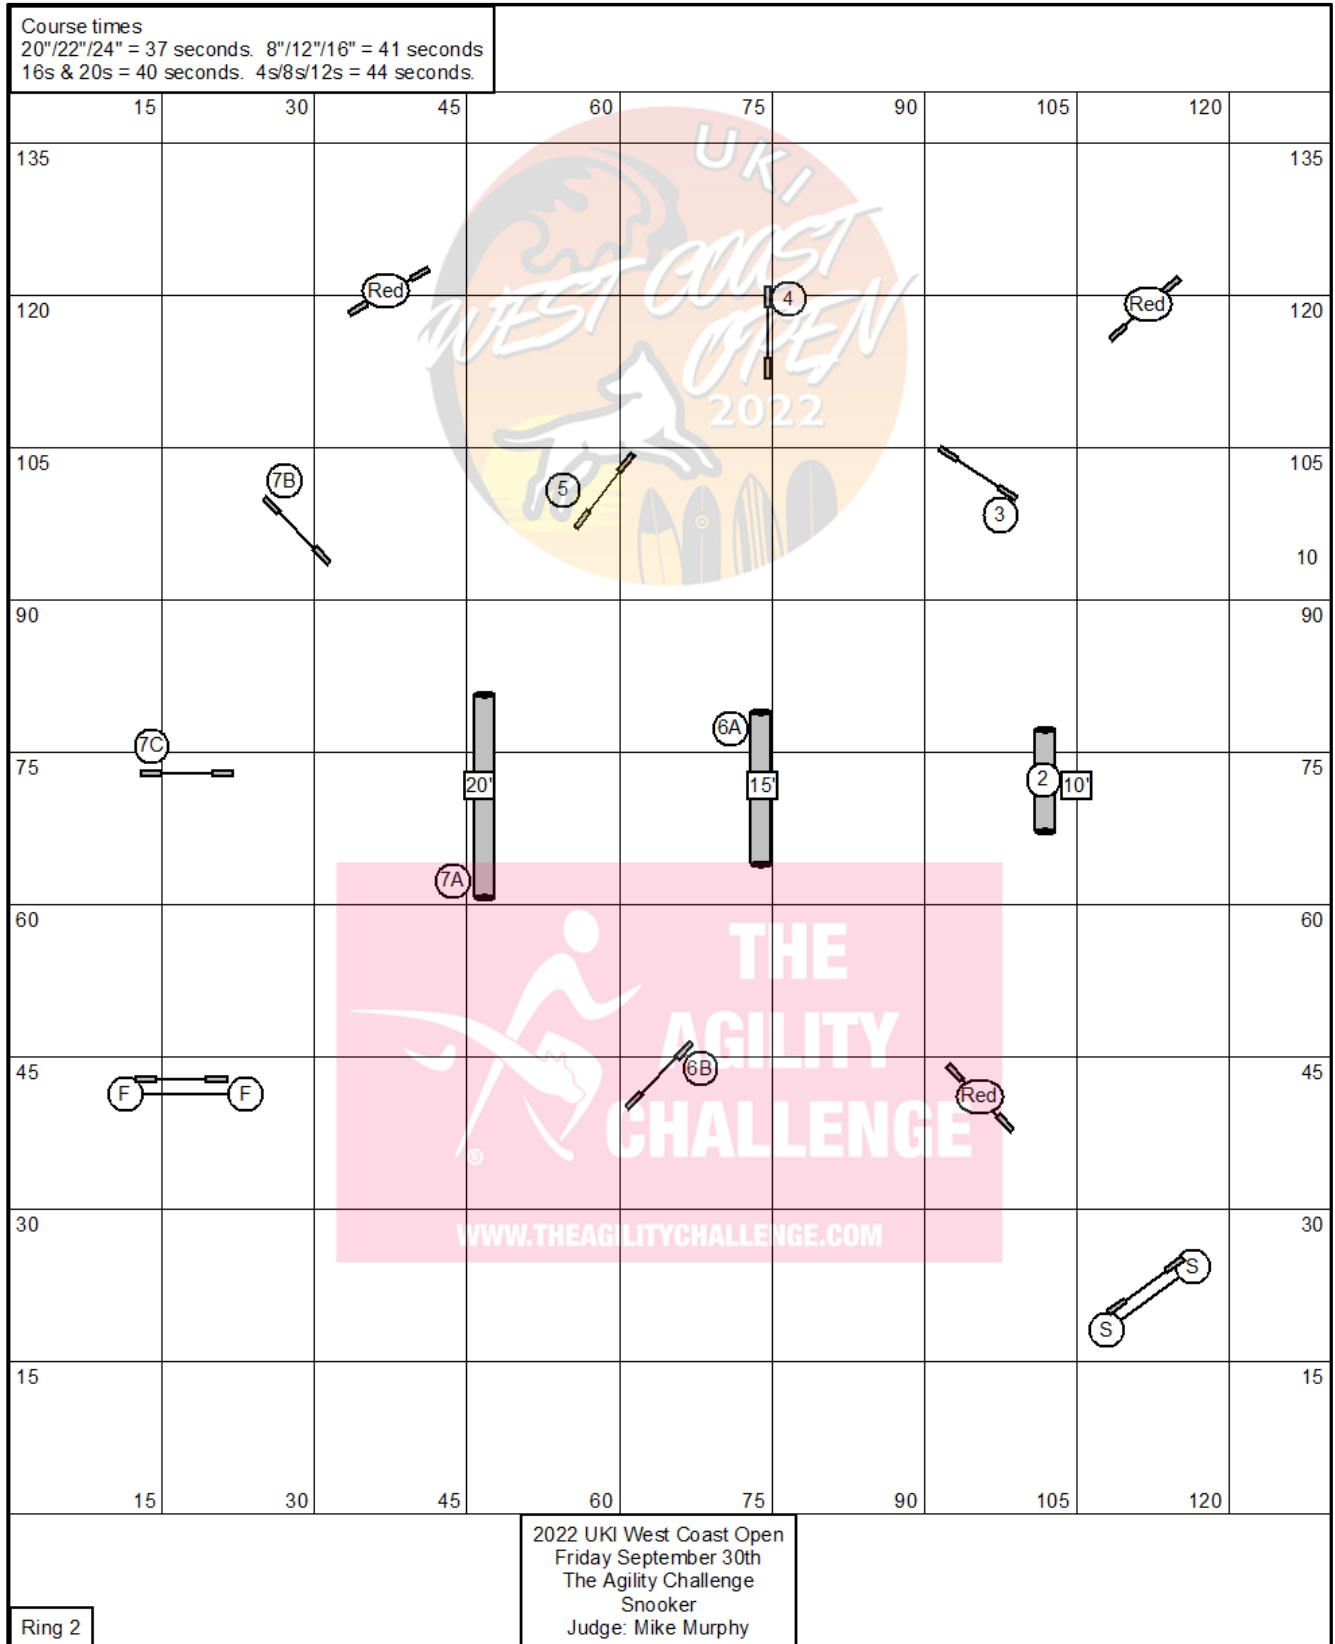

UKI West Coast Open Friday 30th September Courses

Course Maps are a general layout and maybe subject to changes.

UKI West Coast Open Friday 30th September Courses

Course Maps are a general layout and maybe subject to changes.

UKI West Coast Open Friday 30th September Courses

Course Maps are a general layout and maybe subject to changes.