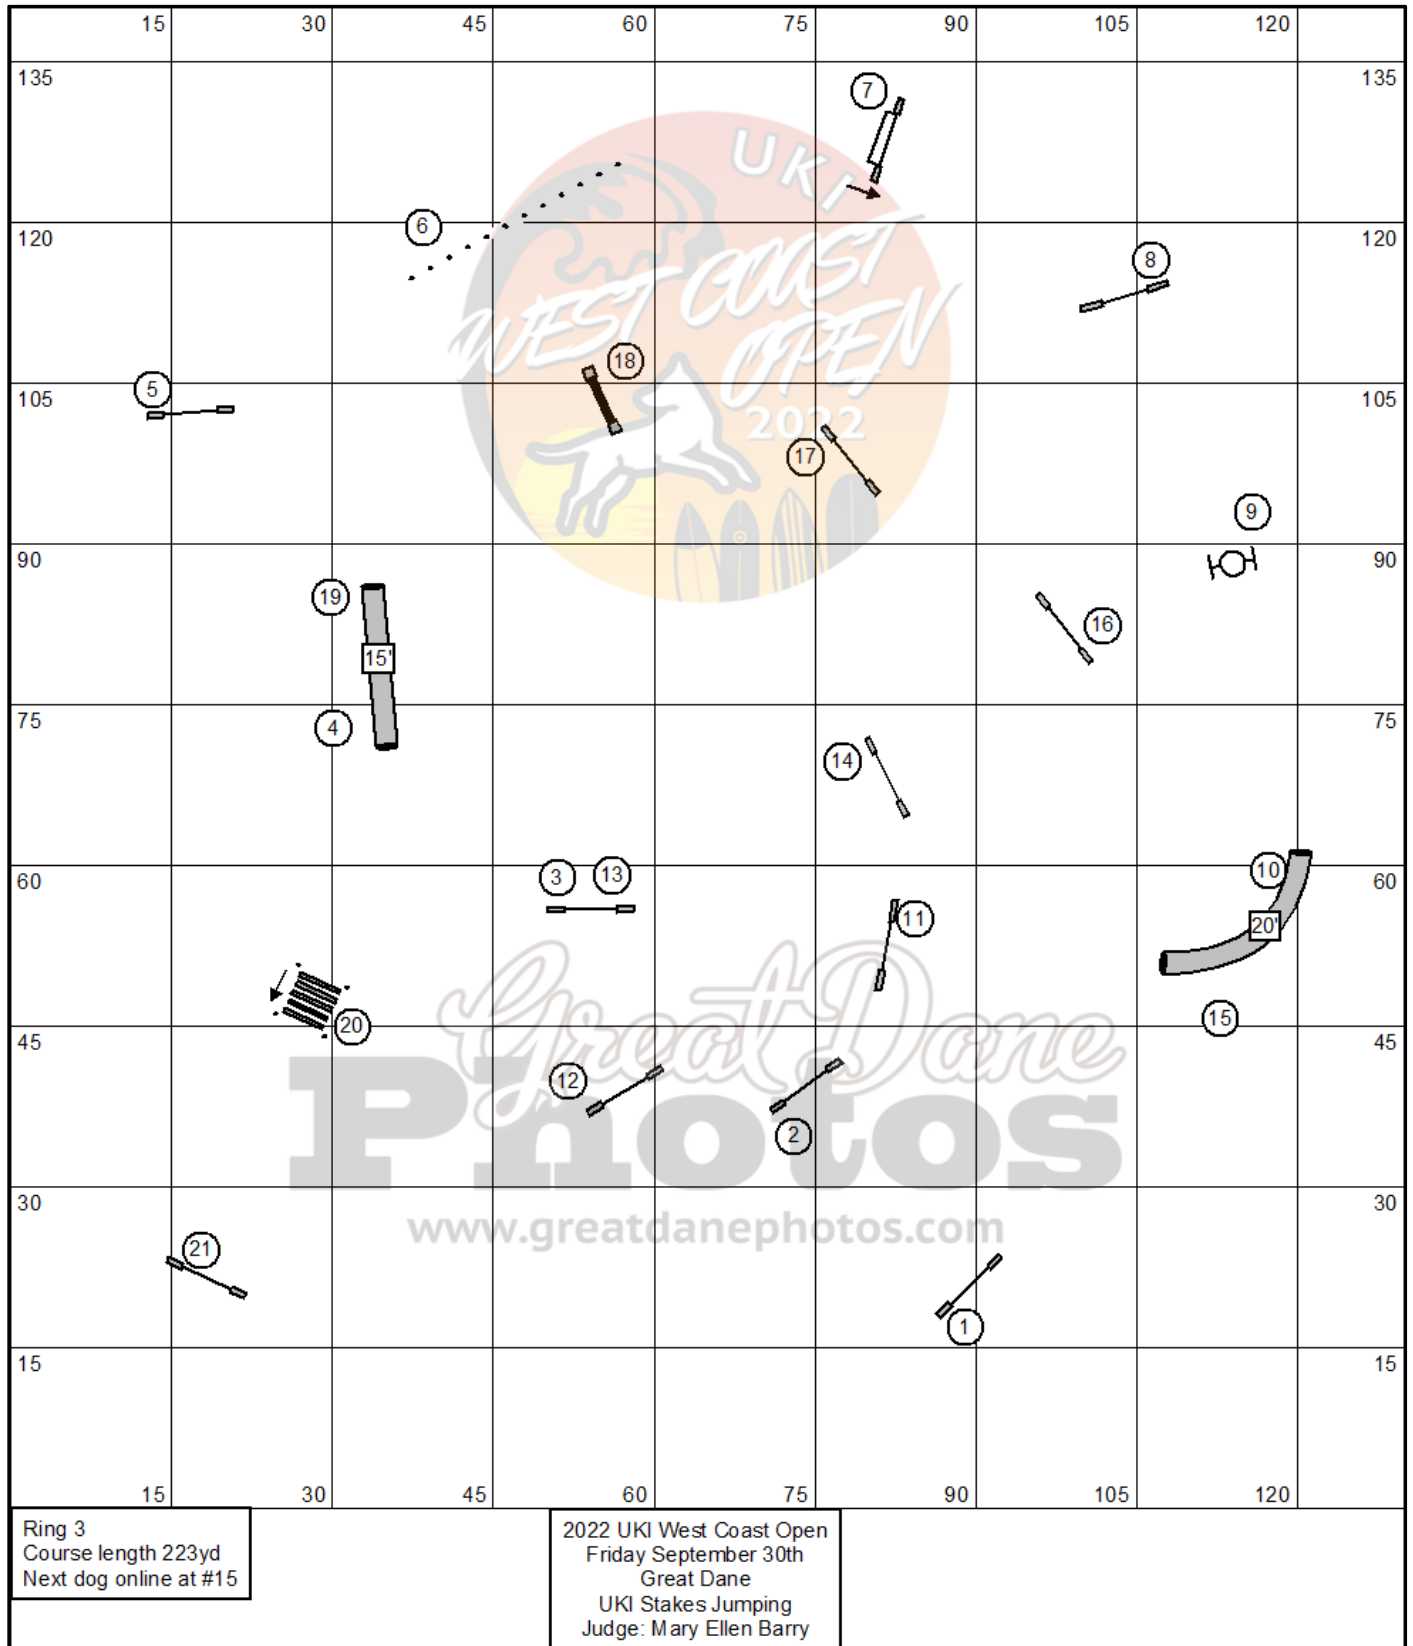

UKI West Coast Open Friday 30th September Courses

Course Maps are a general layout and maybe subject to changes.

UKI West Coast Open Friday 30th September Courses

Course Maps are a general layout and maybe subject to changes.

UKI West Coast Open Friday 30th September Courses

Course Maps are a general layout and maybe subject to changes.