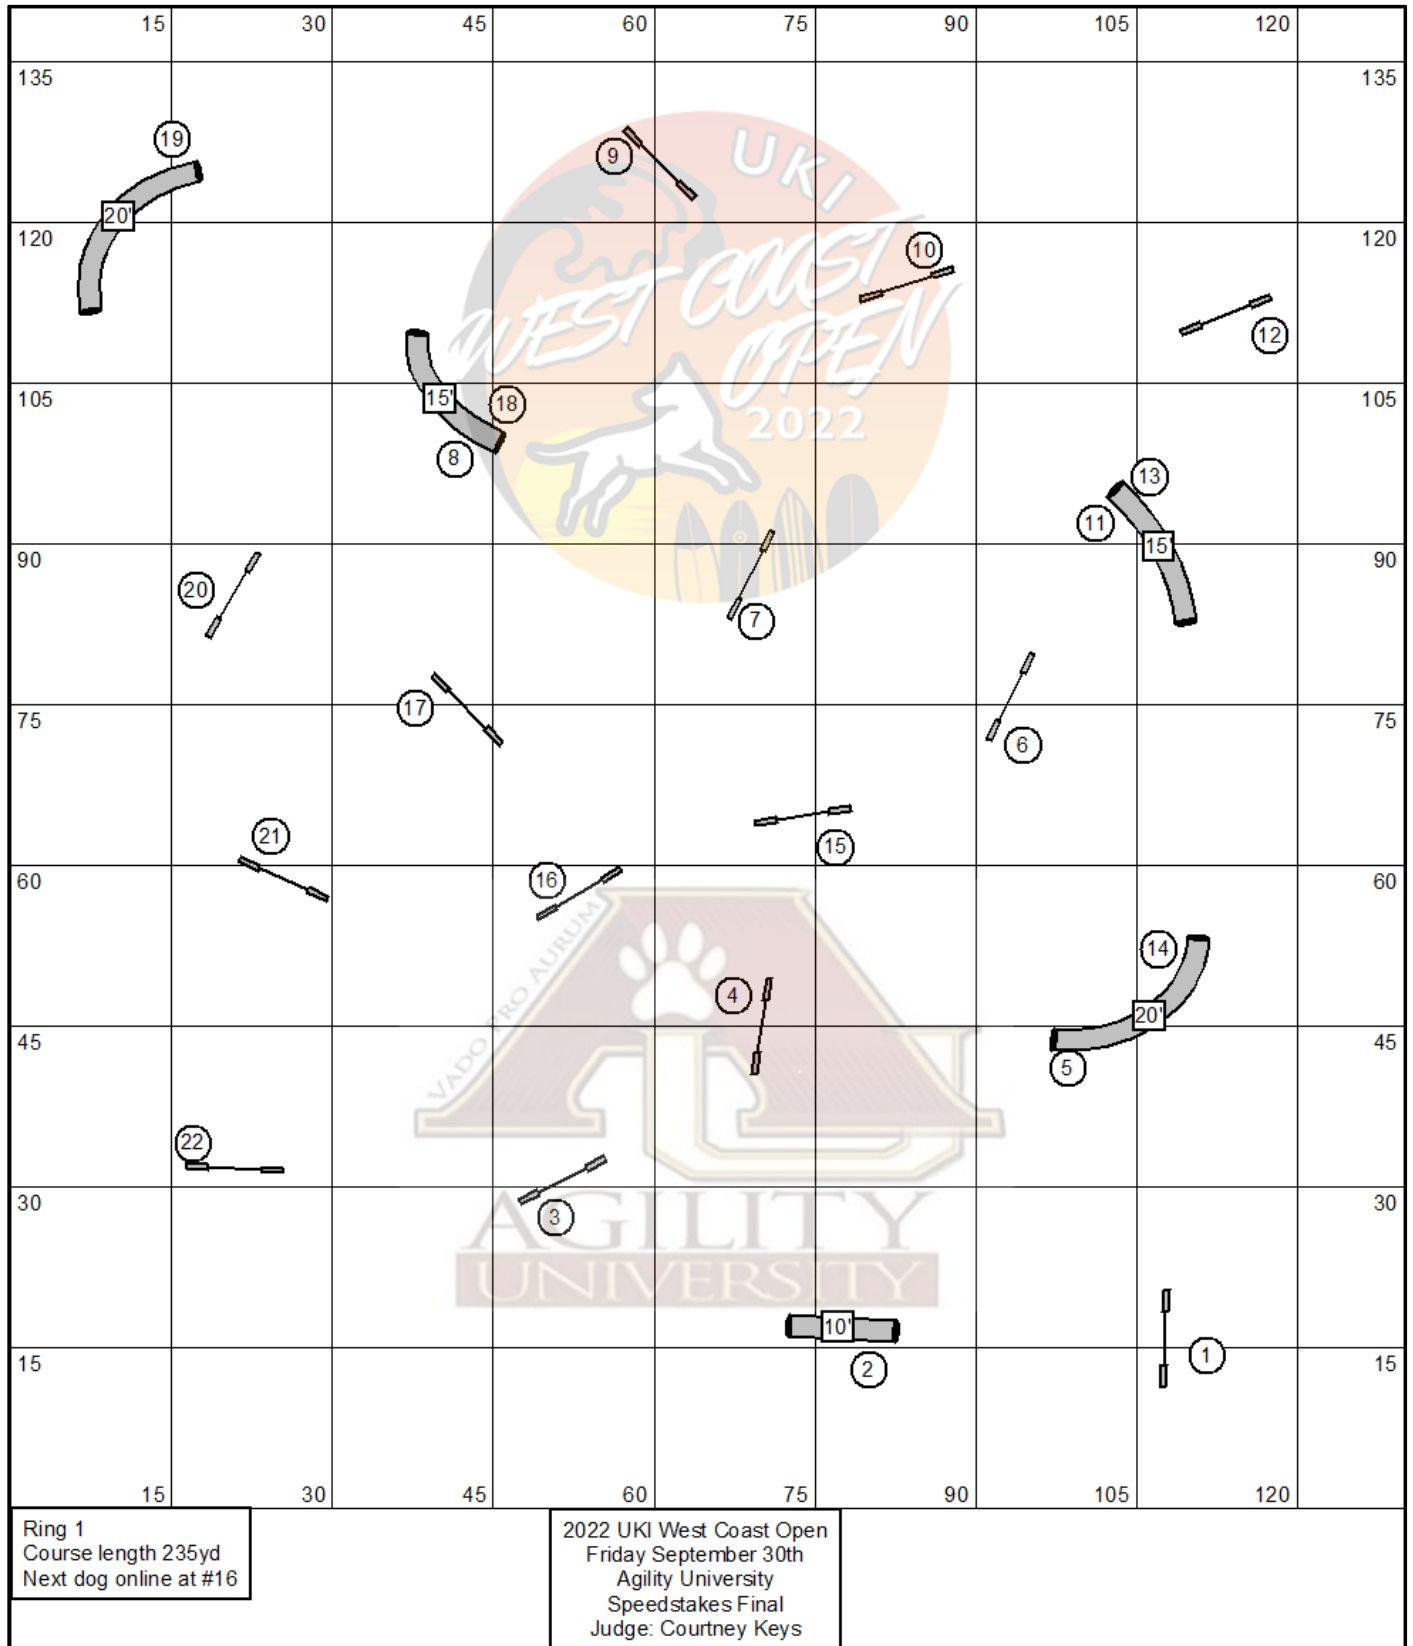

UKI West Coast Open Friday 30th September Courses

Course Maps are a general layout and maybe subject to changes.

UKI West Coast Open Friday 30th September Courses

Course Maps are a general layout and maybe subject to changes.

UKI West Coast Open Friday 30th September Courses

Course Maps are a general layout and maybe subject to changes.