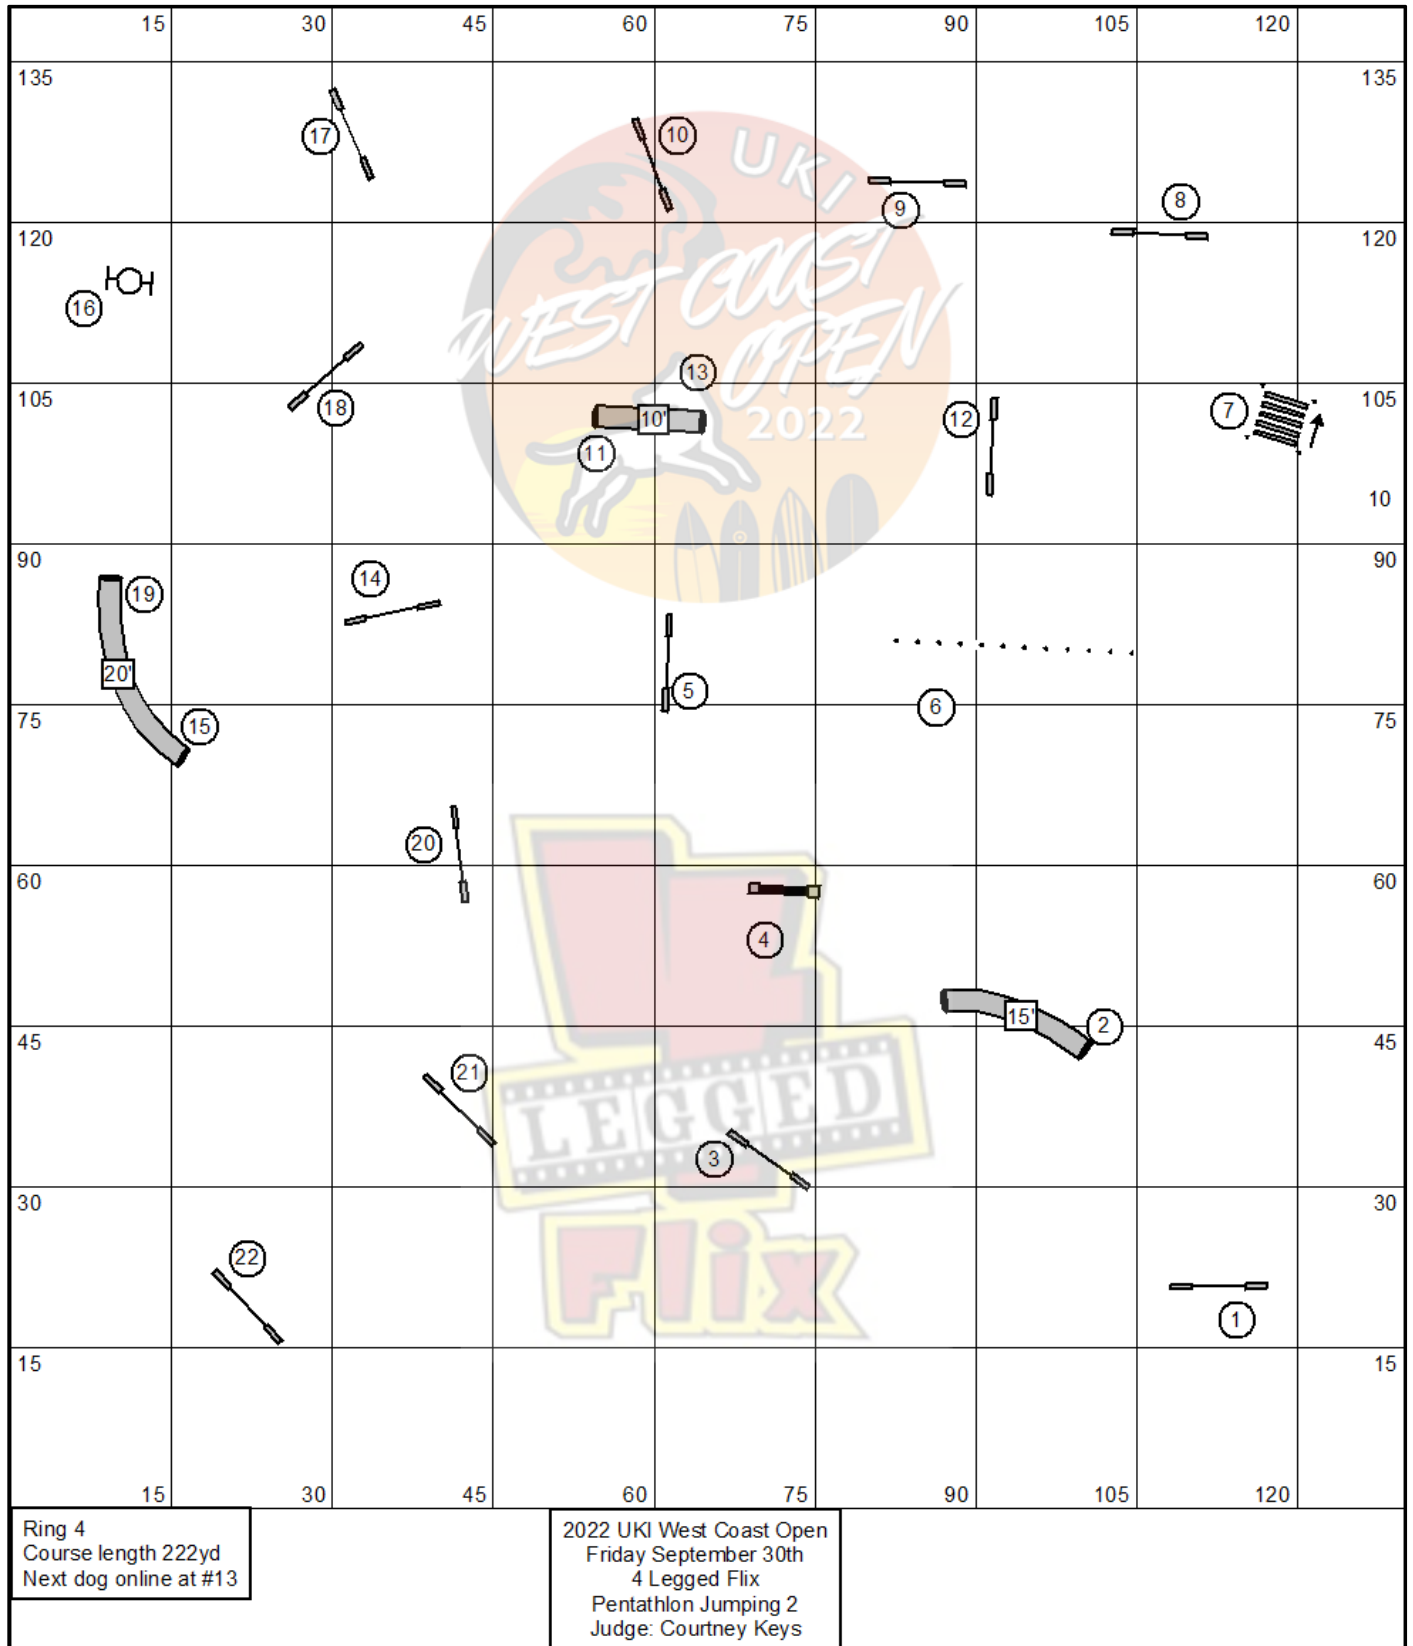

UKI West Coast Open Friday 30th September Courses

Course Maps are a general layout and maybe subject to changes.

UKI West Coast Open Friday 30th September Courses

Course Maps are a general layout and maybe subject to changes.

UKI West Coast Open Friday 30th September Courses

Course Maps are a general layout and maybe subject to changes.