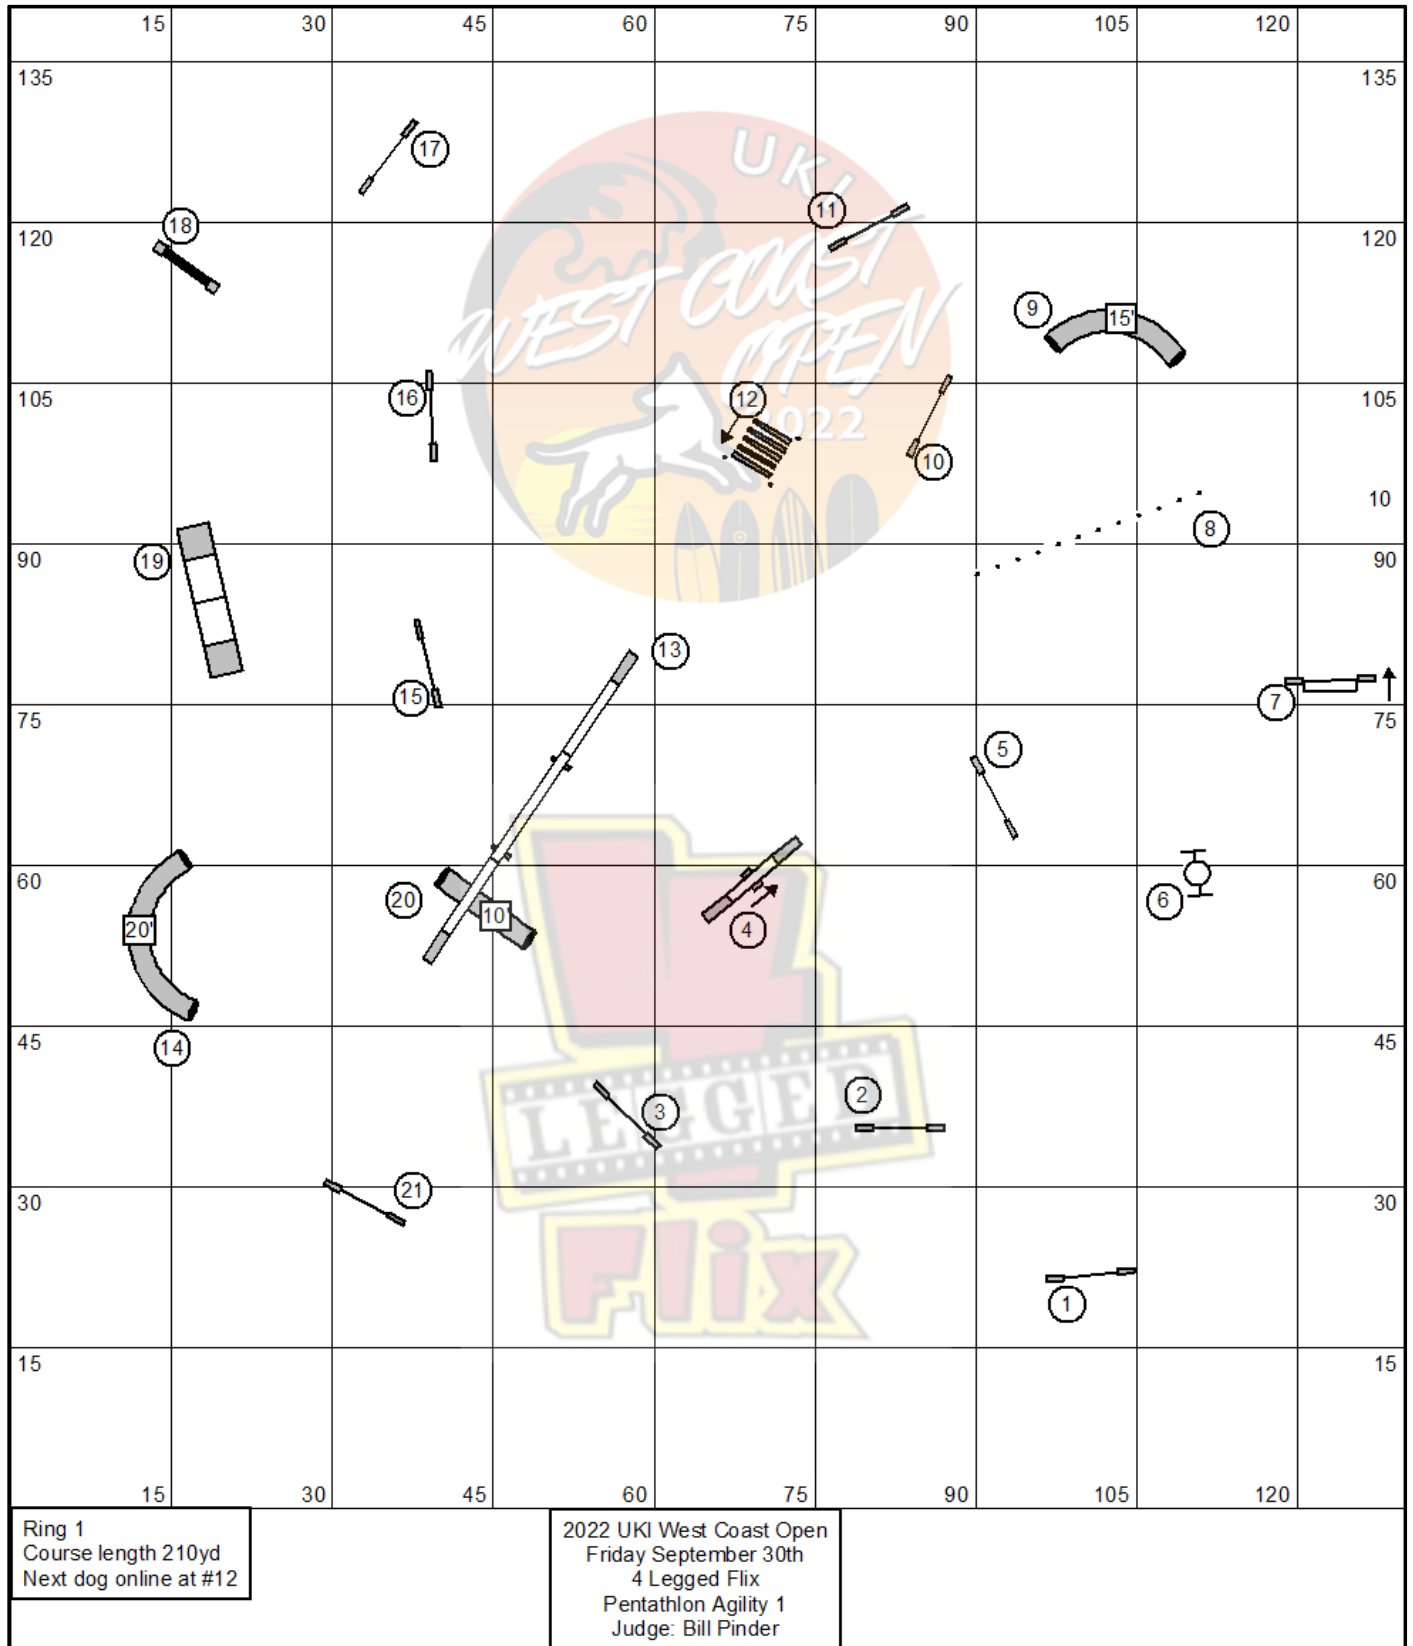

UKI West Coast Open Friday 30th September Courses

Course Maps are a general layout and maybe subject to changes.

UKI West Coast Open Friday 30th September Courses

Course Maps are a general layout and maybe subject to changes.

UKI West Coast Open Friday 30th September Courses

Course Maps are a general layout and maybe subject to changes.