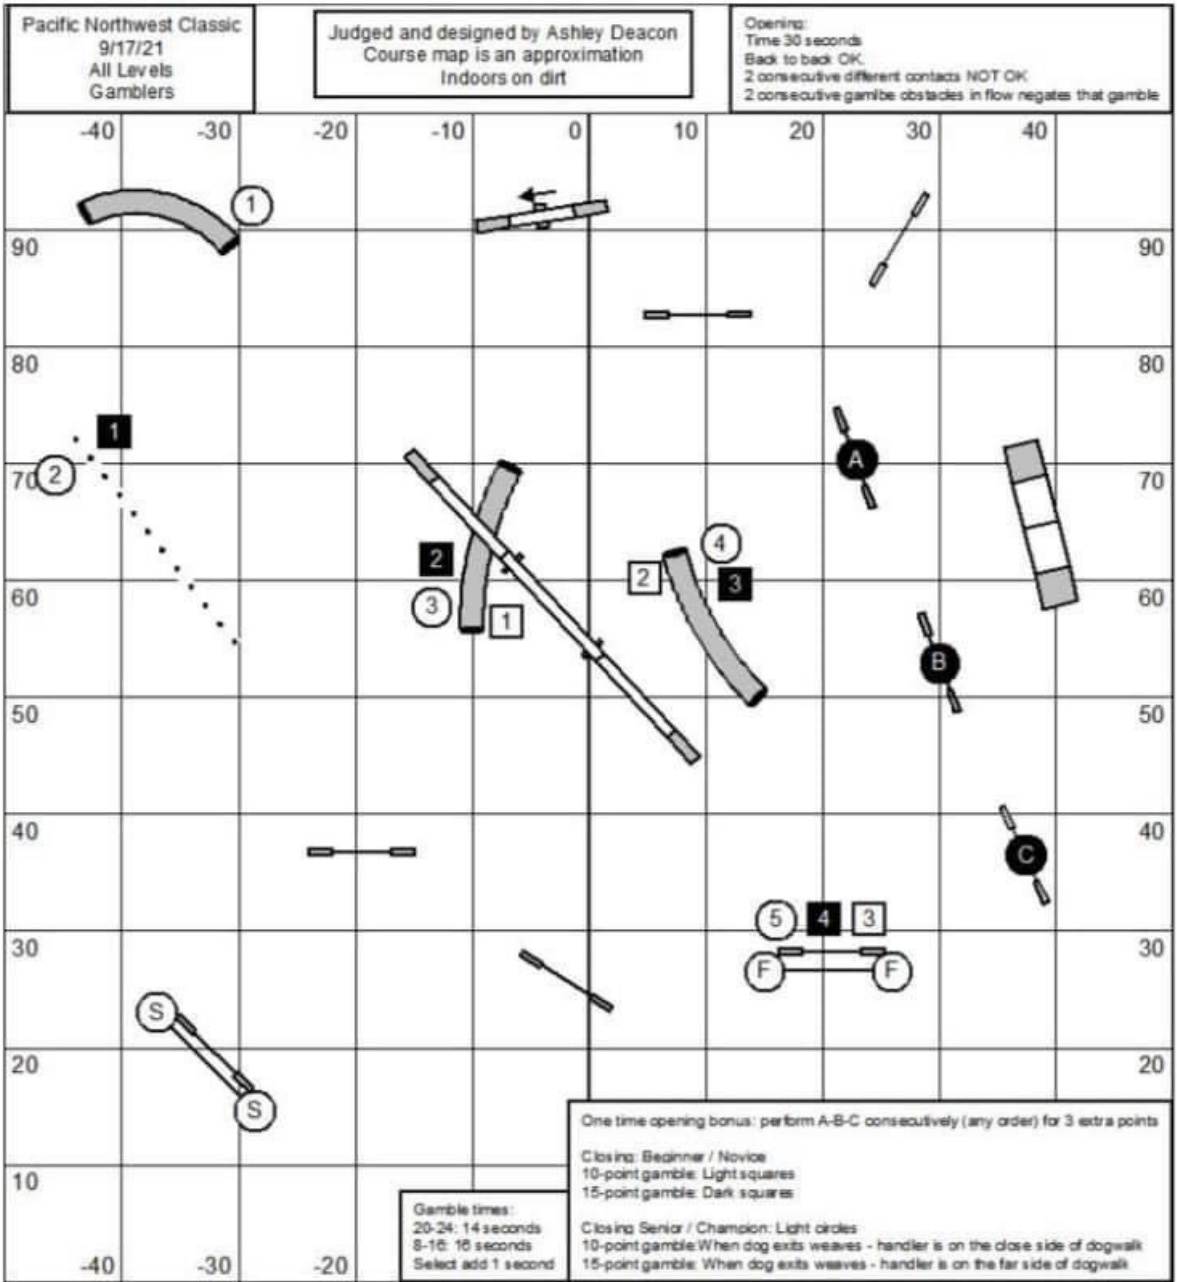

Pacific Northwest Classic
9/18/21
Pentathlon
Jumping

Judged and designed by Ashley Deacon
Course map is an approximation
Indoors on dirt

Morgan Hill Dog Sports UKI Trial
12/12/21
Senior/Champion
Agility 1

Judged and designed by Ashley Deacon
Course map is an approximation
Outdoors on grass

Morgan Hill Dog Sports UKI Trial
12/12/21
Senior/Champion
Jumping 1

Judged and designed by Ashley Deacon
Course map is an approximation
Outdoors on grass