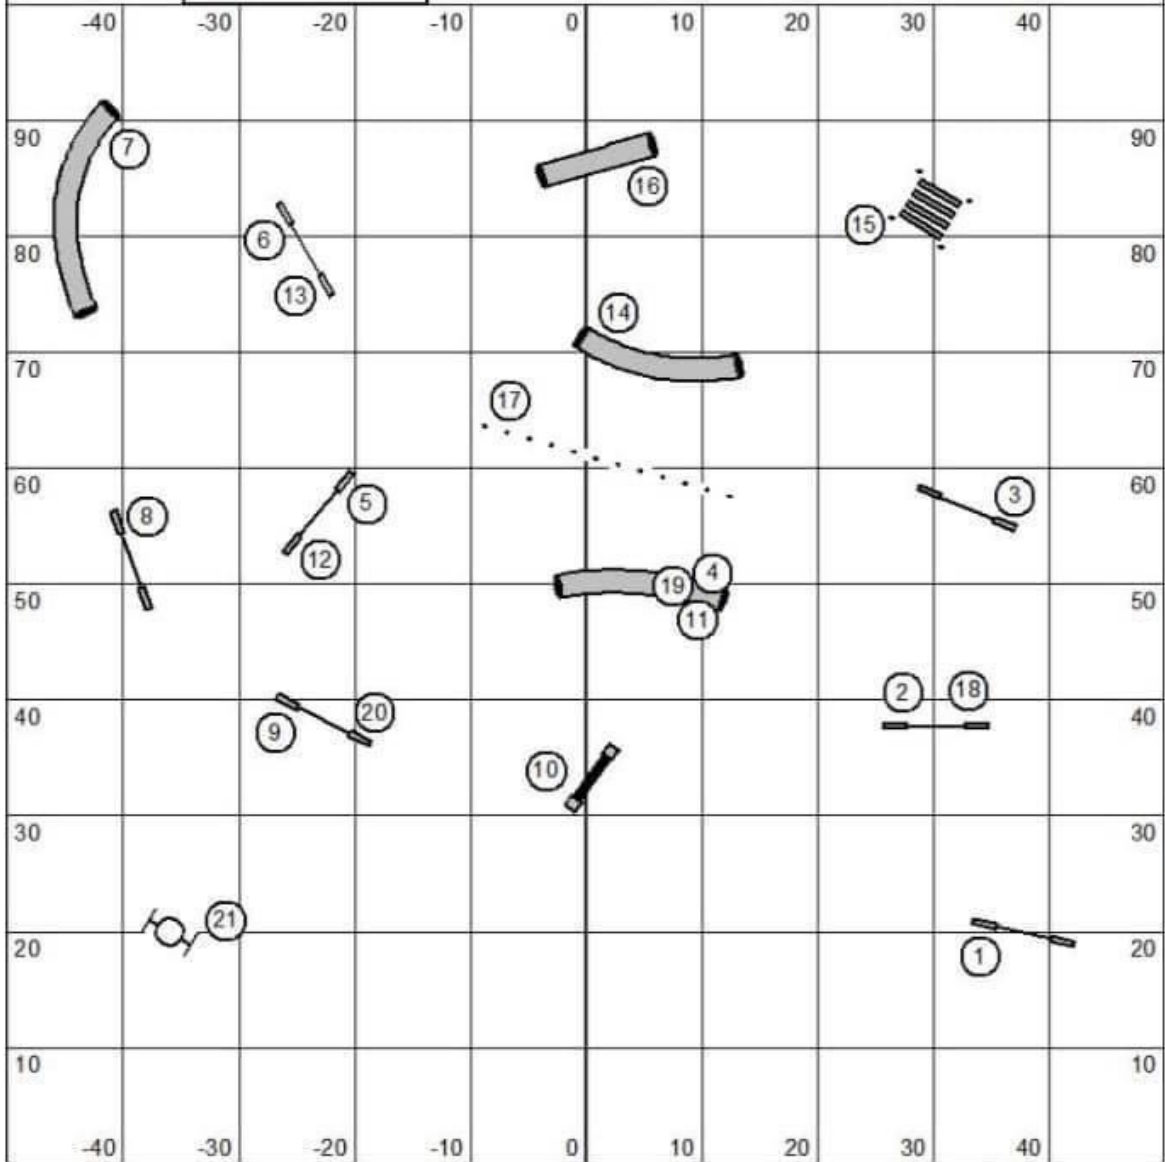

Bayteam
6/12/21
Masters Series
Agility

Judged and designed by Ashley Deacon
Course map is an approximation
Outdoors on grass

Pacific Northwest Classic
9/19/21
Masters Series
Agility

Judged and designed by Ashley Deacon
Course map is an approximation
Indoors on dirt

Pacific Northwest Classic
9/18/21
Pentathlon
Jumping

Judged and designed by Ashley Deacon
Course map is an approximation
Indoors on dirt

Morgan Hill Dog Sports UKI Trial
12/12/21
Senior/Champion
Agility 1

Judged and designed by Ashley Deacon
Course map is an approximation
Outdoors on grass

Morgan Hill Dog Sports UKI Trial
12/12/21
Senior/Champion
Jumping 1

Judged and designed by Ashley Deacon
Course map is an approximation
Outdoors on grass