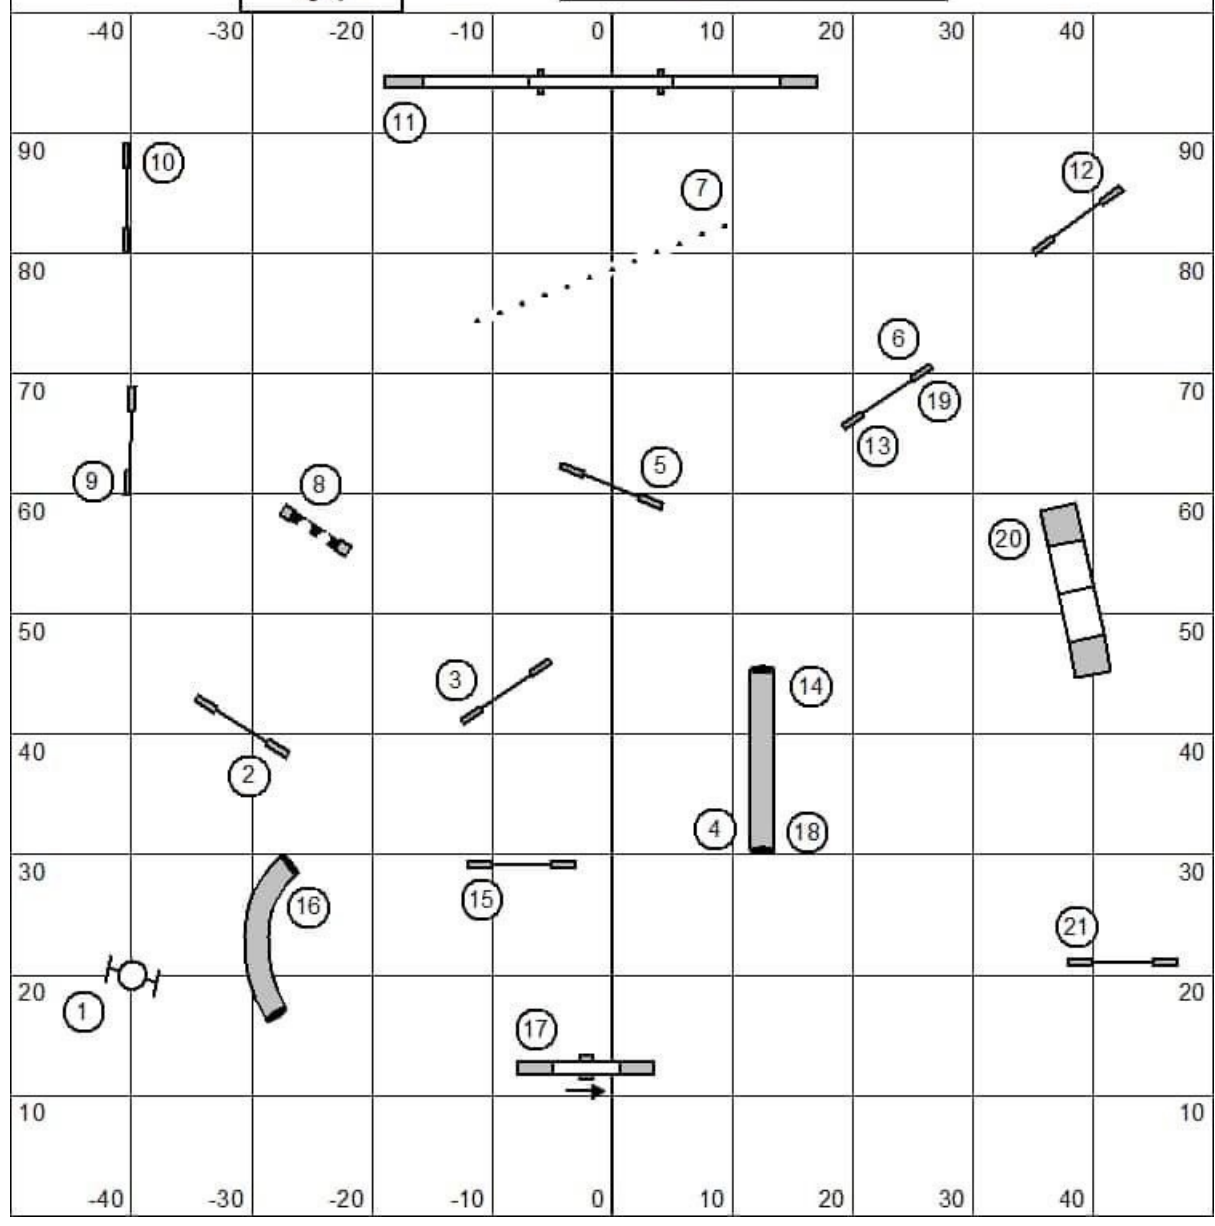

Bayteam
6/12/21
Masters Series
Agility

Judged and designed by Ashley Deacon
Course map is an approximation
Outdoors on grass

Pacific Northwest Classic
9/19/21
Masters Series
Agility

Judged and designed by Ashley Deacon
Course map is an approximation
Indoors on dirt

Pacific Northwest Classic
9/18/21
Pentathlon
Jumping

Judged and designed by Ashley Deacon
Course map is an approximation
Indoors on dirt

Morgan Hill Dog Sports UKI Trial
12/12/21
Senior/Champion
Agility 1

Judged and designed by Ashley Deacon
Course map is an approximation
Outdoors on grass

Morgan Hill Dog Sports UKI Trial
12/12/21
Senior/Champion
Jumping 1

Judged and designed by Ashley Deacon
Course map is an approximation
Outdoors on grass