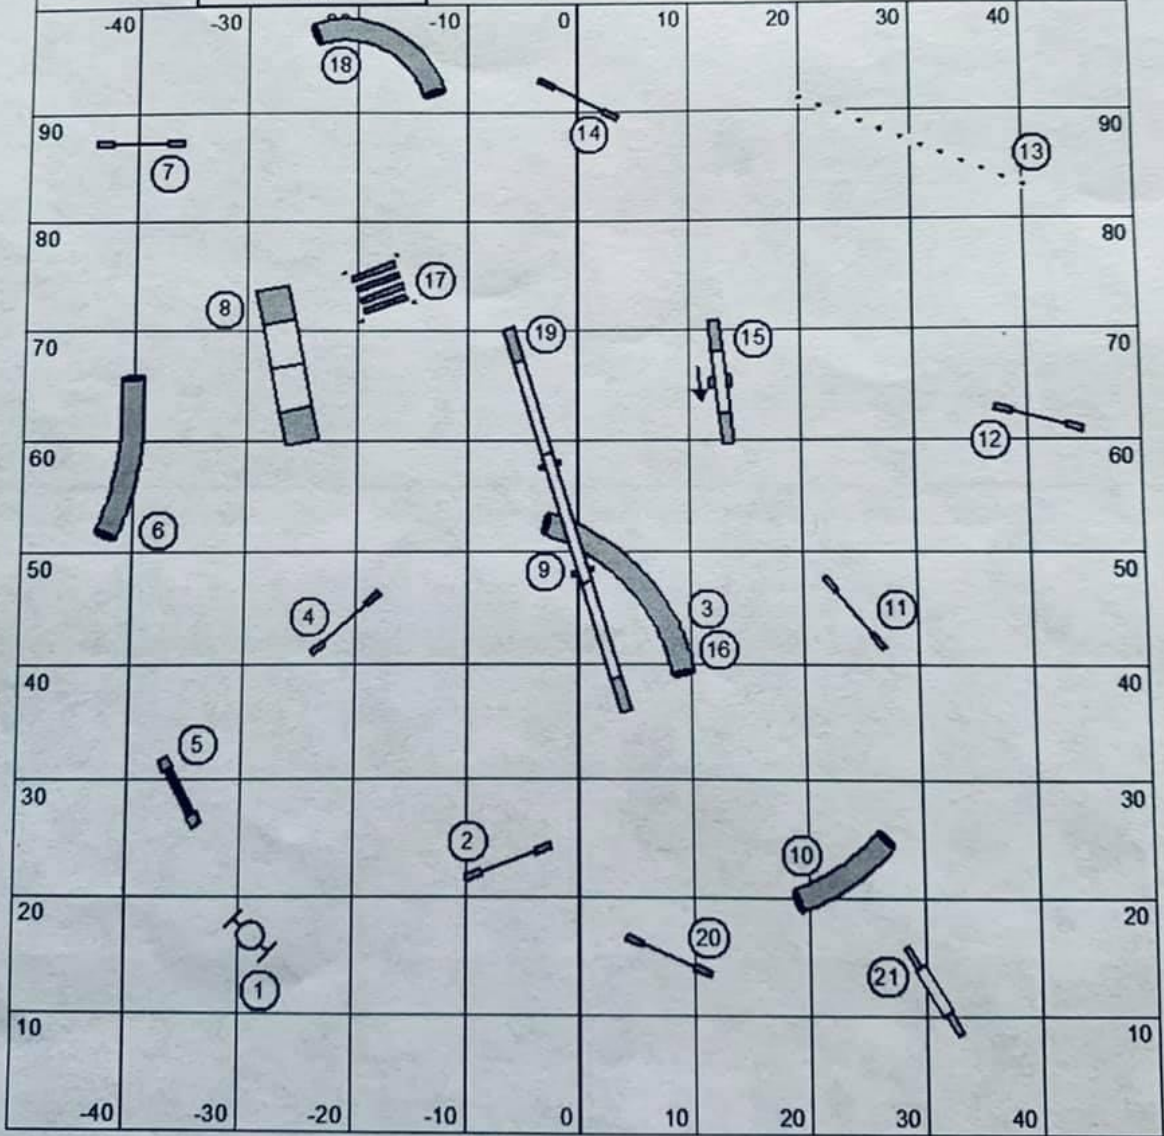

Bayteam
6/12/21
Masters Series
Agility

Judged and designed by Ashley Deacon
Course map is an approximation
Outdoors on grass

Pacific Northwest Classic
9/19/21
Masters Series
Agility

Judged and designed by Ashley Deacon
Course map is an approximation
Indoors on dirt

Pacific Northwest Classic
9/18/21
Pentathlon
Jumping

Judged and designed by Ashley Deacon
Course map is an approximation
Indoors on dirt

Morgan Hill Dog Sports UKI Trial
12/12/21
Senior/Champion
Agility 1

Judged and designed by Ashley Deacon
Course map is an approximation
Outdoors on grass

Morgan Hill Dog Sports UKI Trial
12/12/21
Senior/Champion
Jumping 1

Judged and designed by Ashley Deacon
Course map is an approximation
Outdoors on grass