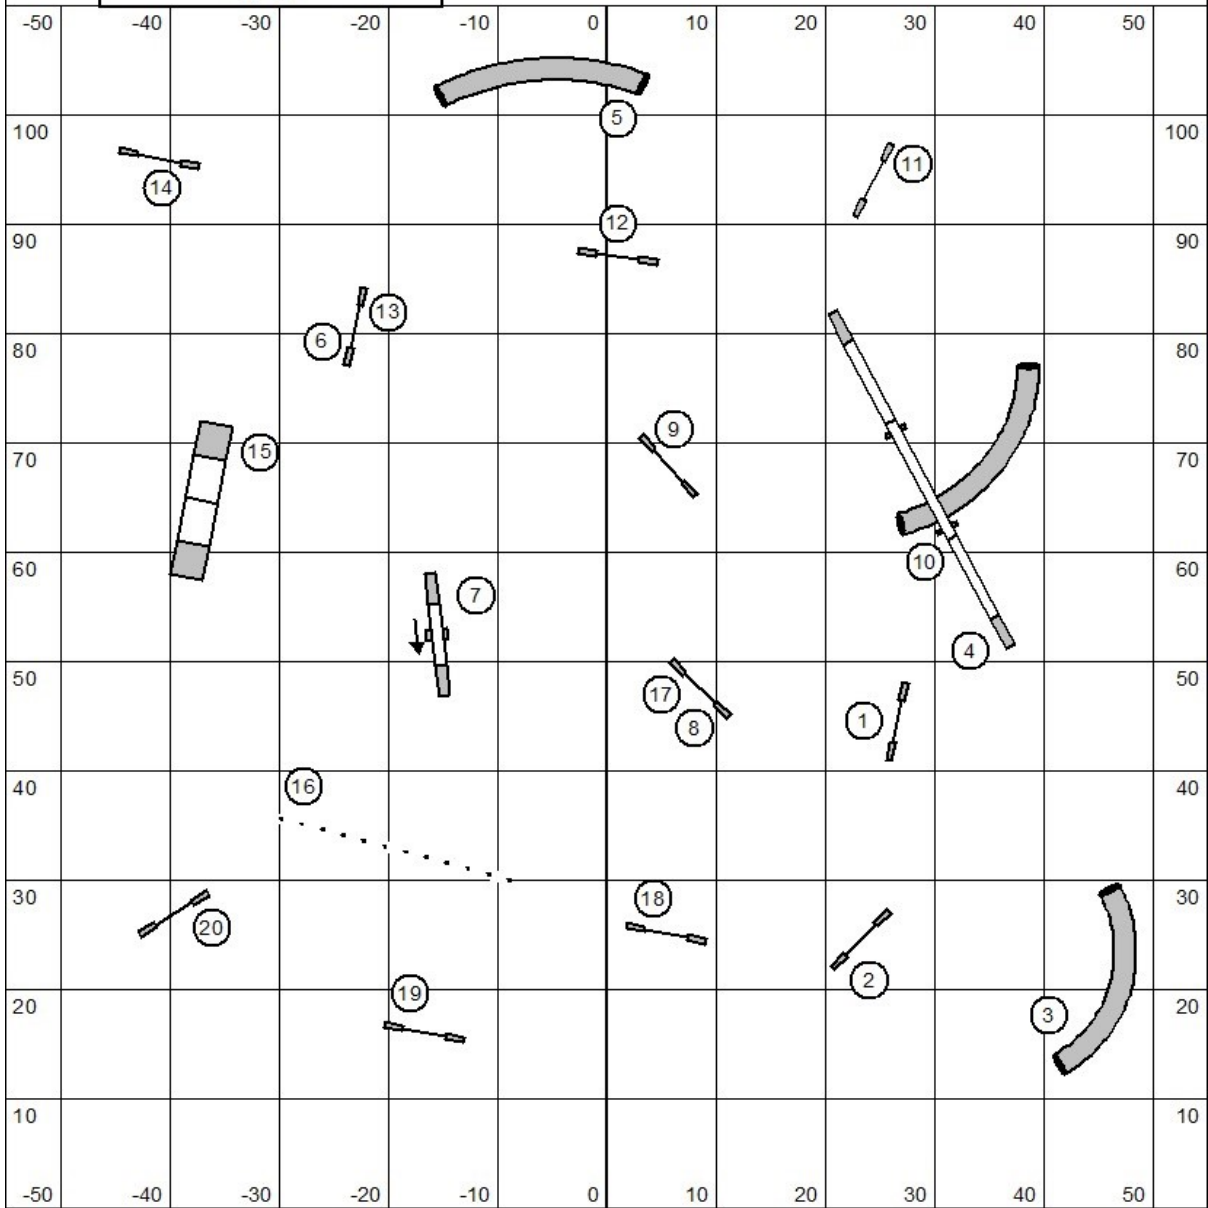

Bayteam
6/12/21
Masters Series
Agility

Judged and designed by Ashley Deacon
Course map is an approximation
Outdoors on grass

Pacific Northwest Classic
9/19/21
Masters Series
Agility

Judged and designed by Ashley Deacon
Course map is an approximation
Indoors on dirt

Pacific Northwest Classic
9/18/21
Pentathlon
Jumping

Judged and designed by Ashley Deacon
Course map is an approximation
Indoors on dirt

Morgan Hill Dog Sports UKI Trial
12/12/21
Senior/Champion
Agility 1

Judged and designed by Ashley Deacon
Course map is an approximation
Outdoors on grass

Morgan Hill Dog Sports UKI Trial
12/12/21
Senior/Champion
Jumping 1

Judged and designed by Ashley Deacon
Course map is an approximation
Outdoors on grass