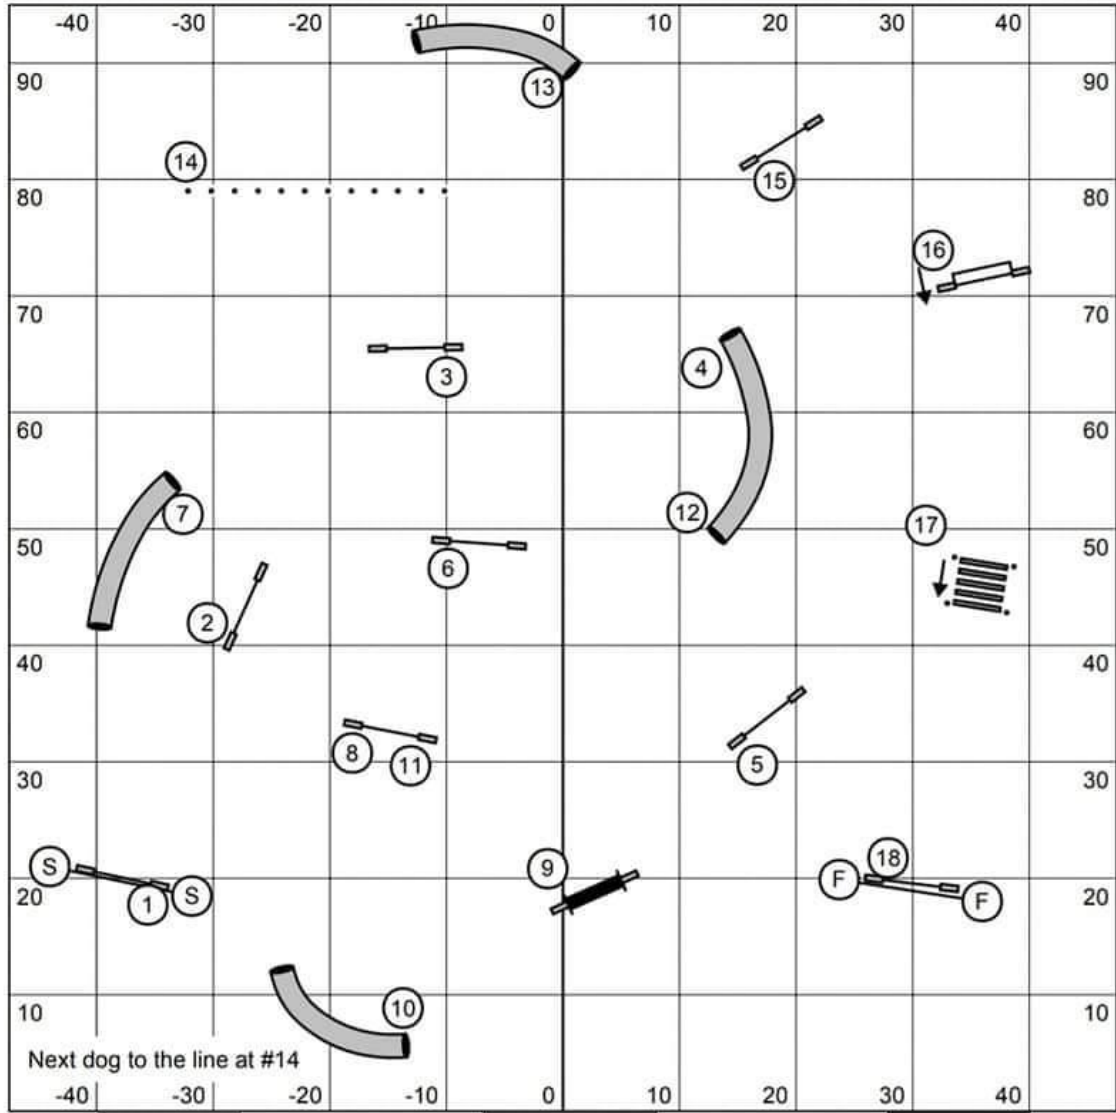

SCORE TABLE

T / S

Enter / Exit

course map is an approximation

Enter / Exit

Kinetic Dog UKI Northeast Cup
Barto, PA August 20-22, 2021

Masters Series - Jumping

Enter / Exit

Timer / Scribe

Enter / Exit

course design by Ashley Anderson
course map is only an approximation

Kinetic Dog UKI Northeast Cup
 Barto, PA August 20-22, 2021

Hit-It Board Agility Biathlon - Jumping

Enter / Exit