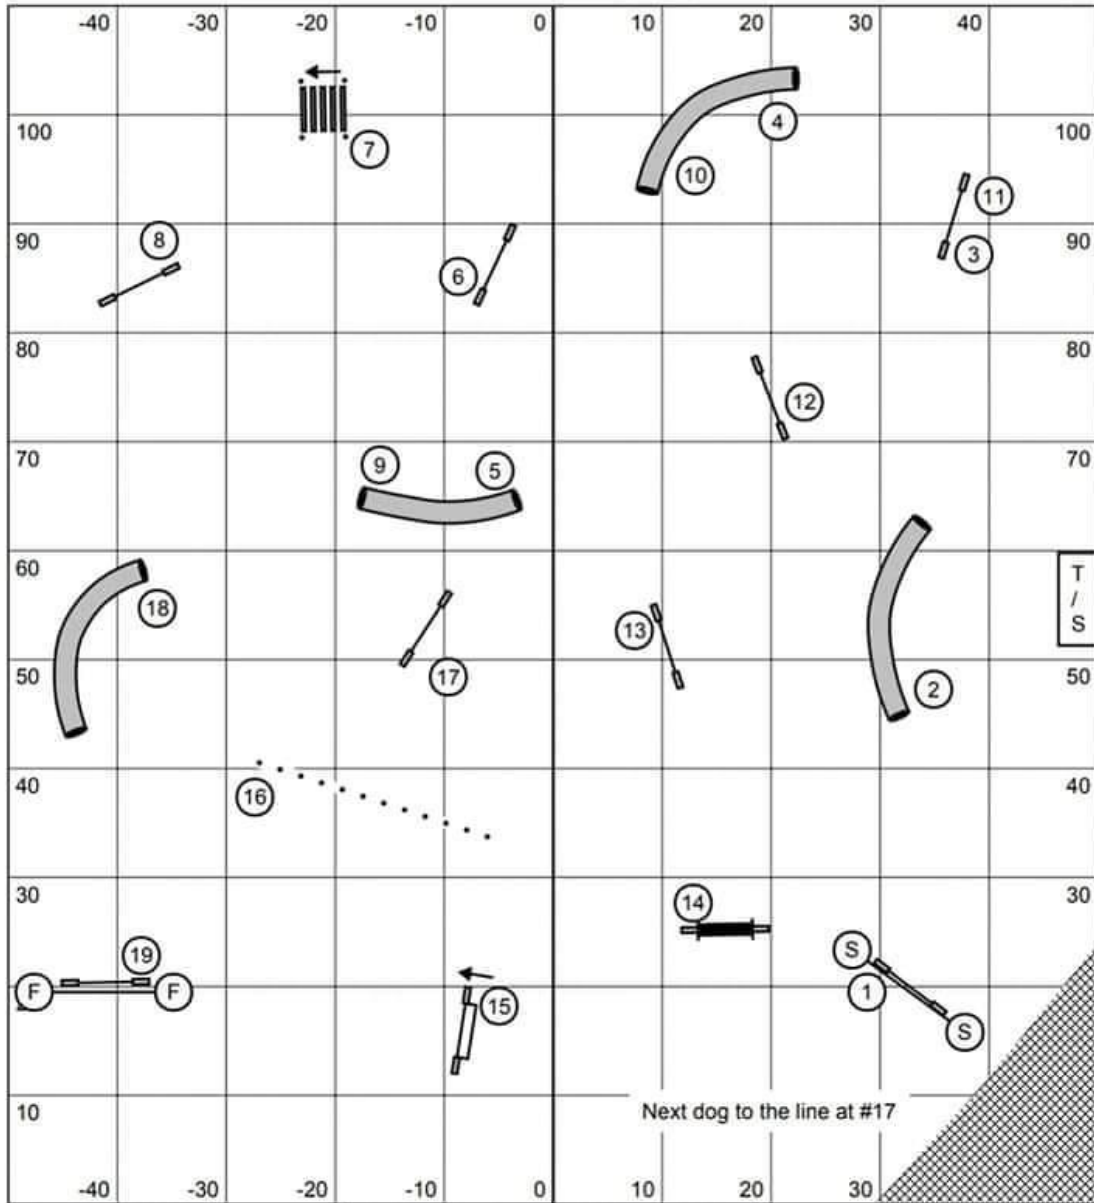

SCORE TABLE

T / S

Enter / Exit

course map is an approximation

Enter / Exit

Kinetic Dog UKI Northeast Cup
Barto, PA August 20-22, 2021

Masters Series - Jumping

Enter / Exit

Timer / Scribe

Enter / Exit

course design by Ashley Anderson
course map is only an approximation

Kinetic Dog UKI Northeast Cup
 Barto, PA August 20-22, 2021

Hit-It Board Agility Biathlon - Jumping

Enter / Exit

course design by Ashley Anderson
 course map is only an approximation

Enter / Exit

Kinetic Dog UKI Northeast Cup
 Barto, PA August 20-22, 2021

1-TDC Speedstakes Challenge - Final

Enter / Exit

course design by Ashley Anderson
 course map is only an approximation