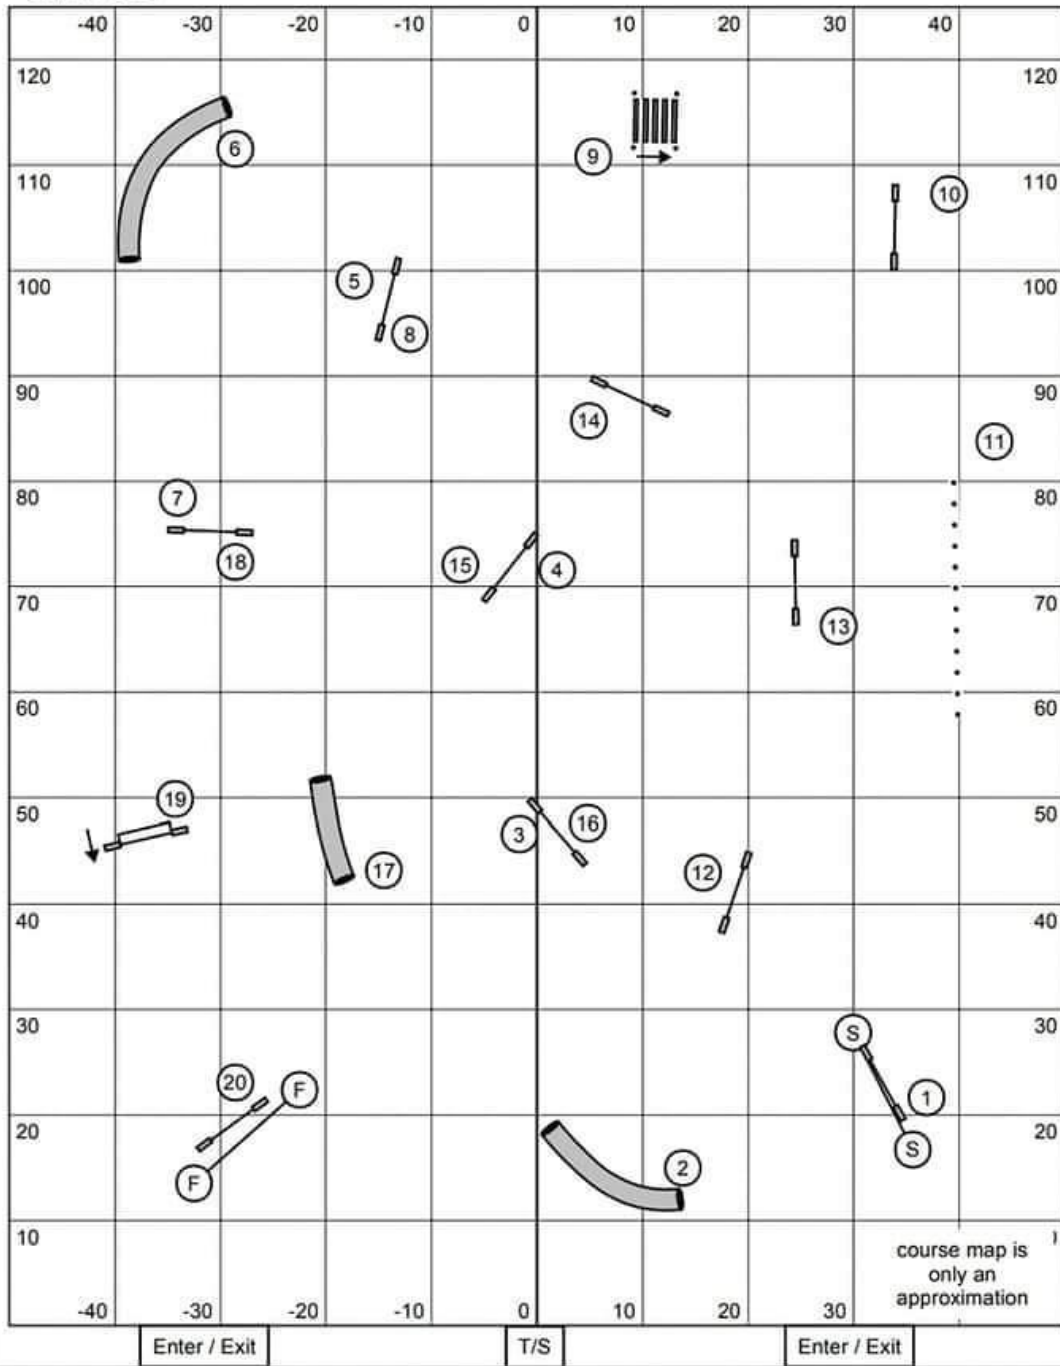

CH Dog Agility UKI
Millersville, MD
Ashley Anderson
Sept 26, 2021

Senior / Champion Jumping