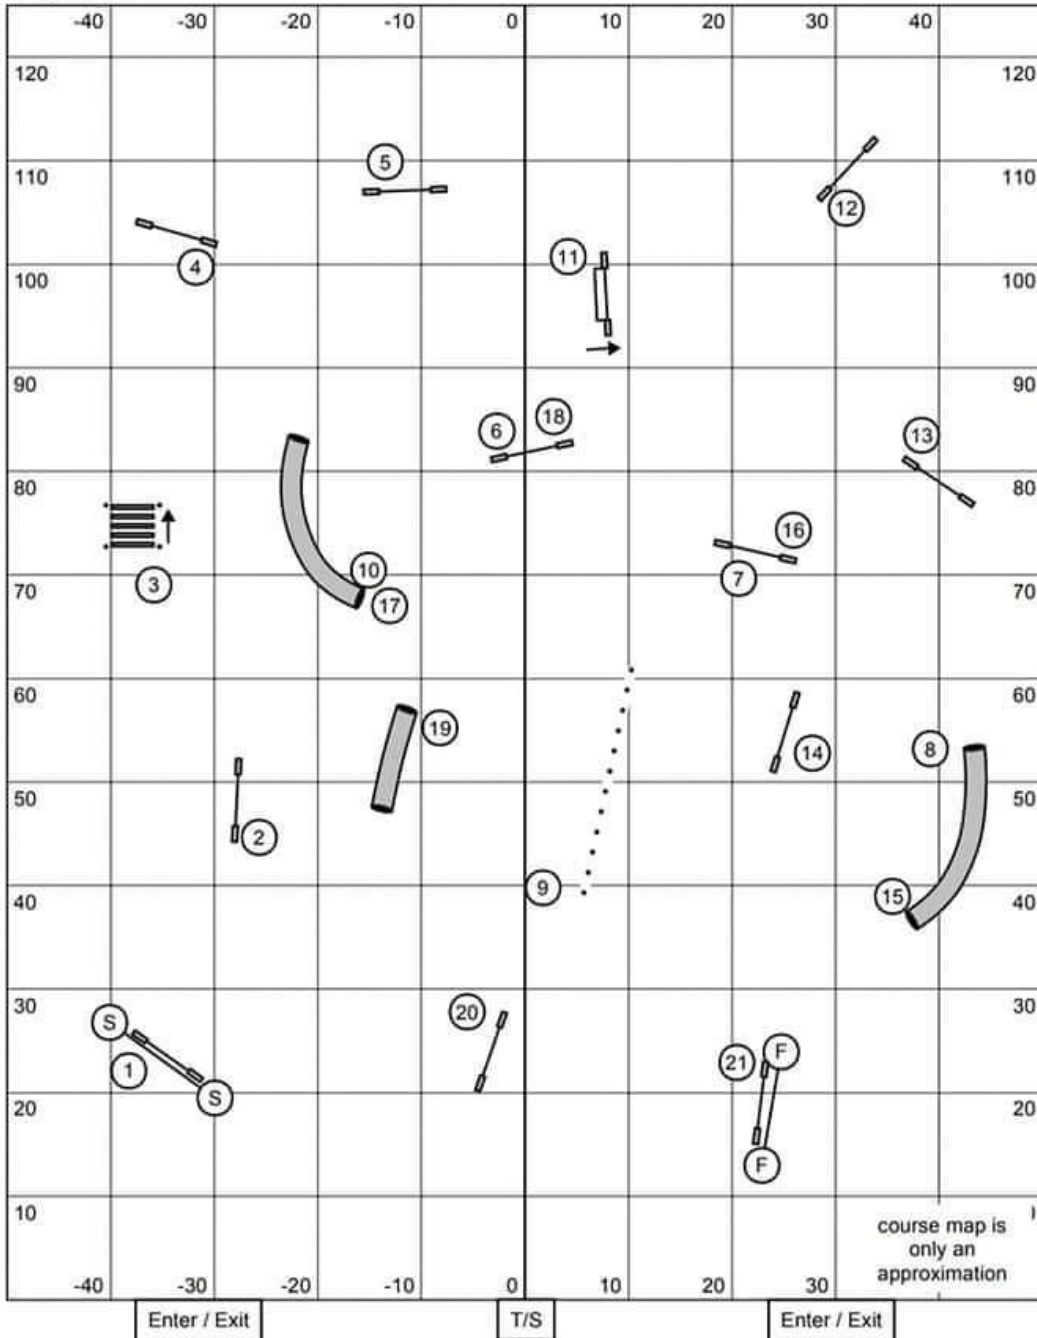

CH Dog Agility UKI
Millersville, MD
Ashley Anderson
Sept 25, 2021

Master Series Jumping