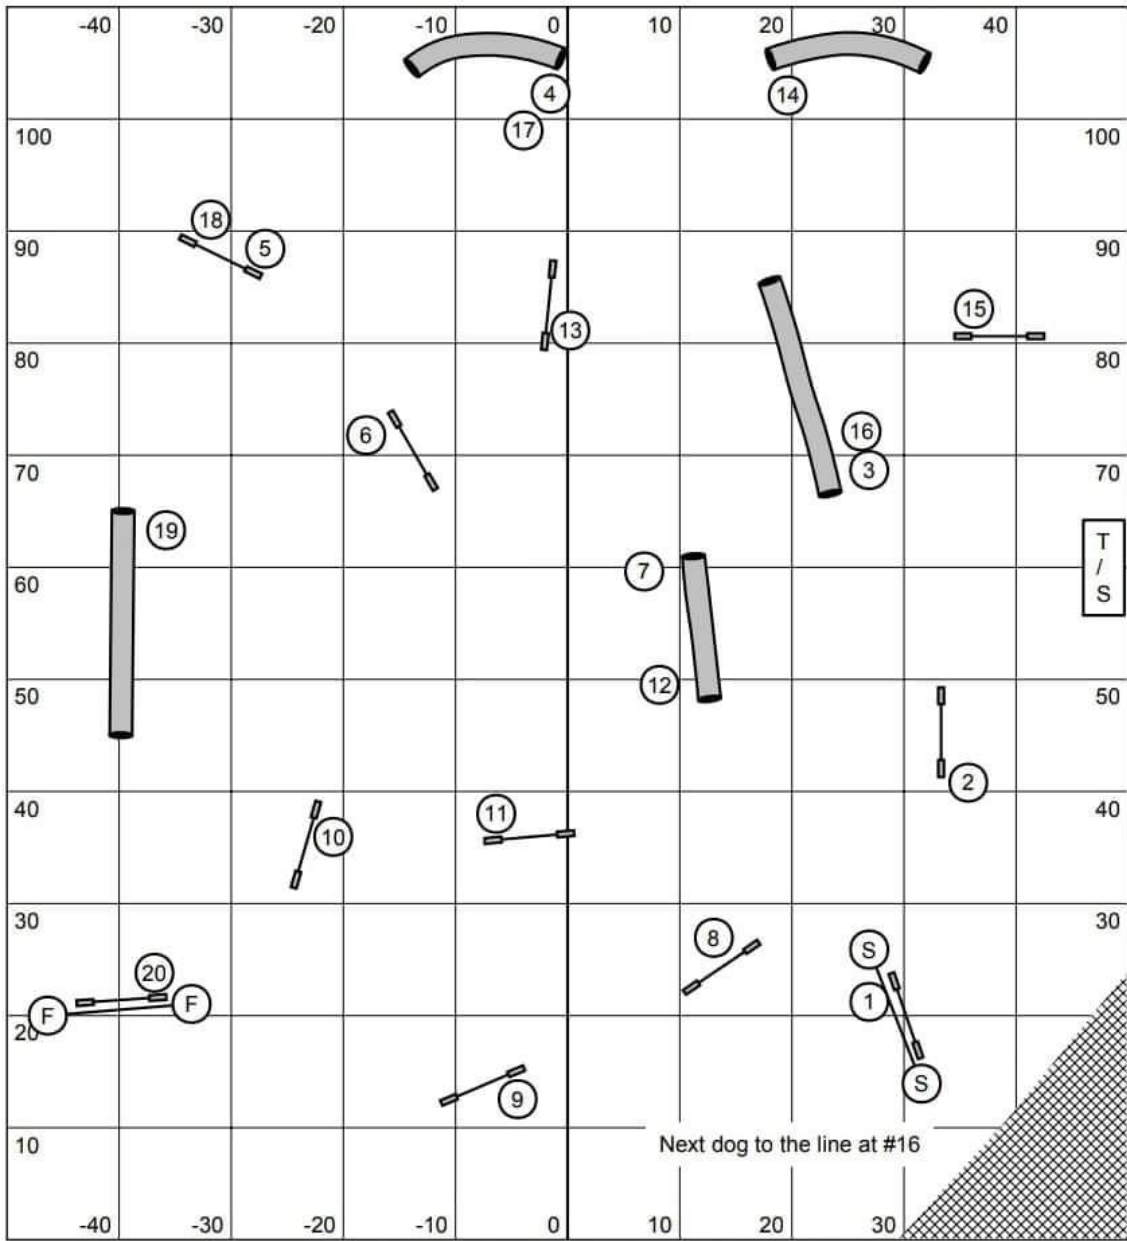

SCORE TABLE

T / S

Enter / Exit

course map is an approximation

Enter / Exit

Kinetic Dog UKI Northeast Cup
Barto, PA August 20-22, 2021

Masters Series - Jumping

Enter / Exit

Timer / Scribe

Enter / Exit

course design by Ashley Anderson
course map is only an approximation

Kinetic Dog UKI Northeast Cup
 Barto, PA August 20-22, 2021

Hit-It Board Agility Biathlon - Jumping

Enter / Exit

course design by Ashley Anderson
 course map is only an approximation

Enter / Exit

Kinetic Dog UKI Northeast Cup
 Barto, PA August 20-22, 2021

1-TDC Speedstakes Challenge - Final

Enter / Exit

course design by Ashley Anderson
 course map is only an approximation