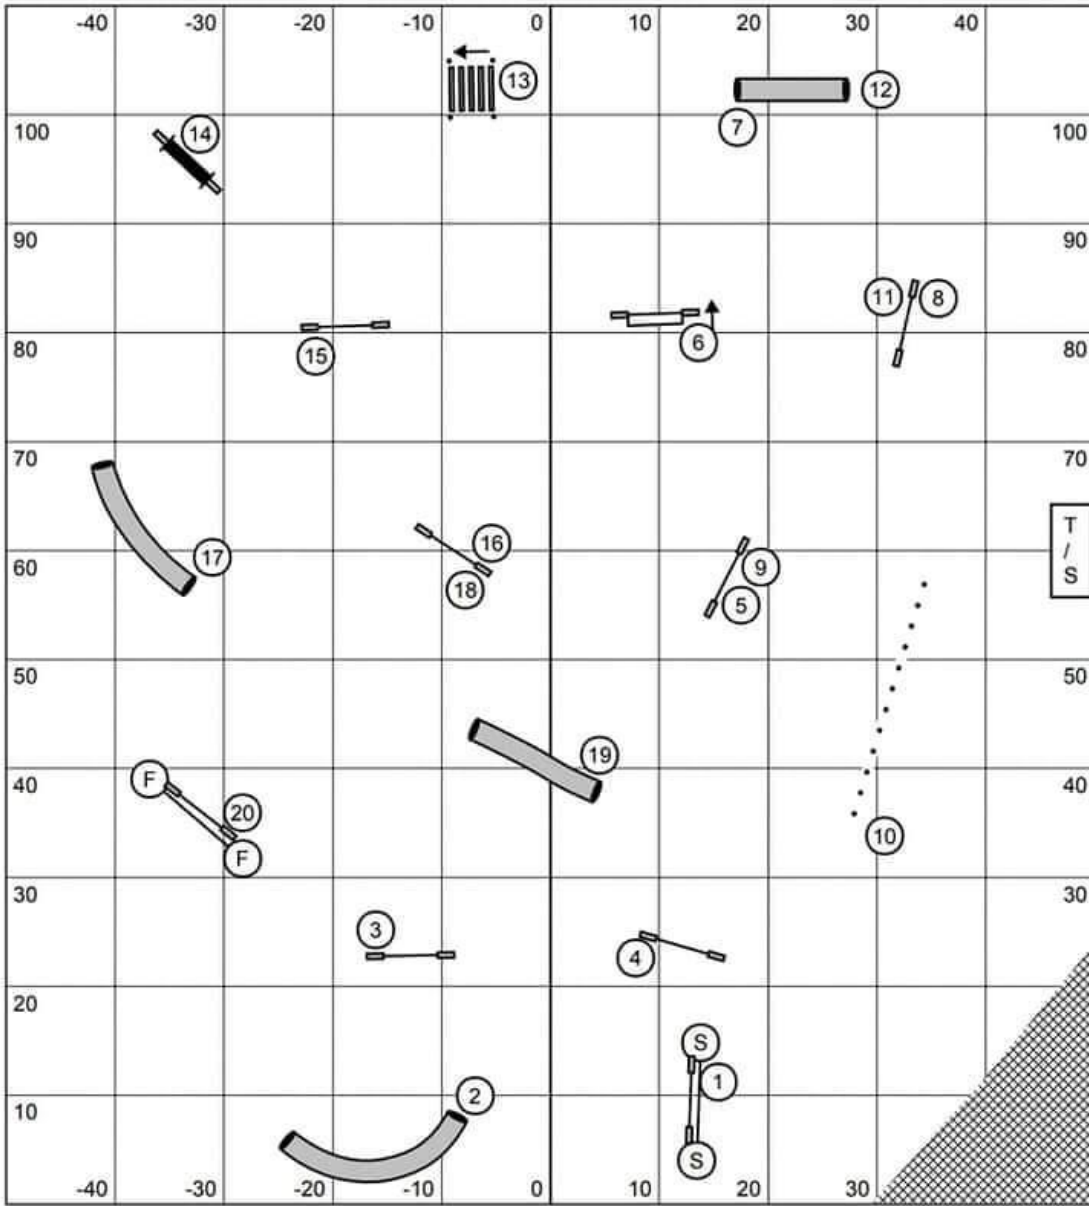

SCORE TABLE

T / S

Enter / Exit

course map is an approximation

Enter / Exit

Kinetic Dog UKI Northeast Cup
Barto, PA August 20-22, 2021

Masters Series - Jumping

Enter / Exit

Timer / Scribe

Enter / Exit

course design by Ashley Anderson
course map is only an approximation

Kinetic Dog UKI Northeast Cup
 Barto, PA August 20-22, 2021

Hit-It Board Agility Biathlon - Jumping

Enter / Exit

course design by Ashley Anderson
 course map is only an approximation

Enter / Exit

Kinetic Dog UKI Northeast Cup
 Barto, PA August 20-22, 2021

1-TDC Speedstakes Challenge - Final

Enter / Exit

course design by Ashley Anderson
 course map is only an approximation