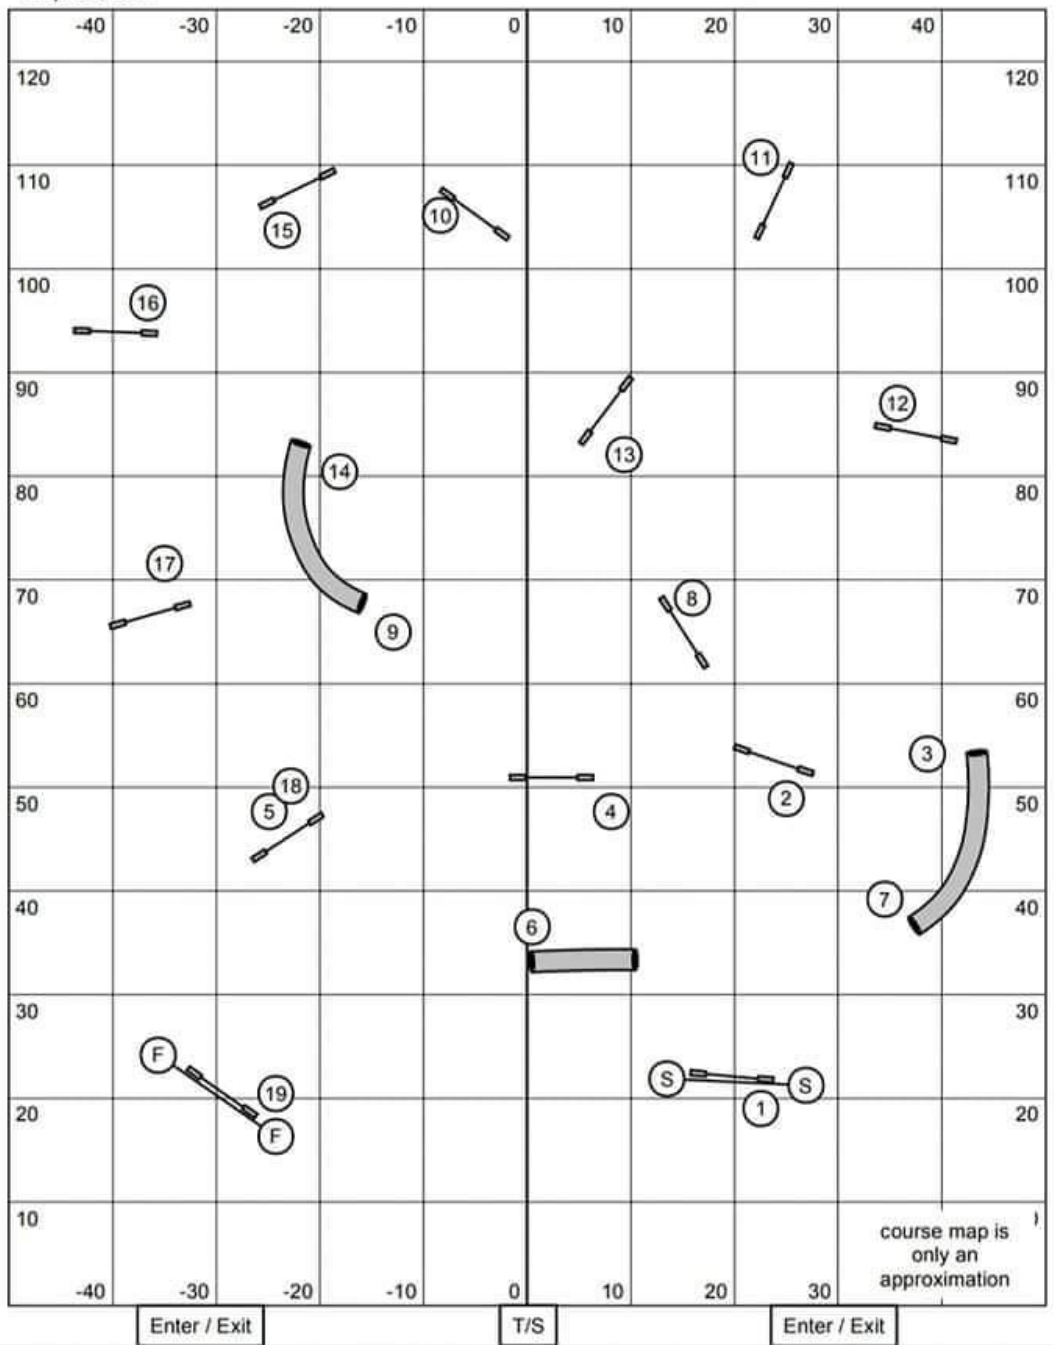

CH Dog Agility UKI
Millersville, MD
Ashley Anderson
Sept 25, 2021

Senior / Champion Speedstakes