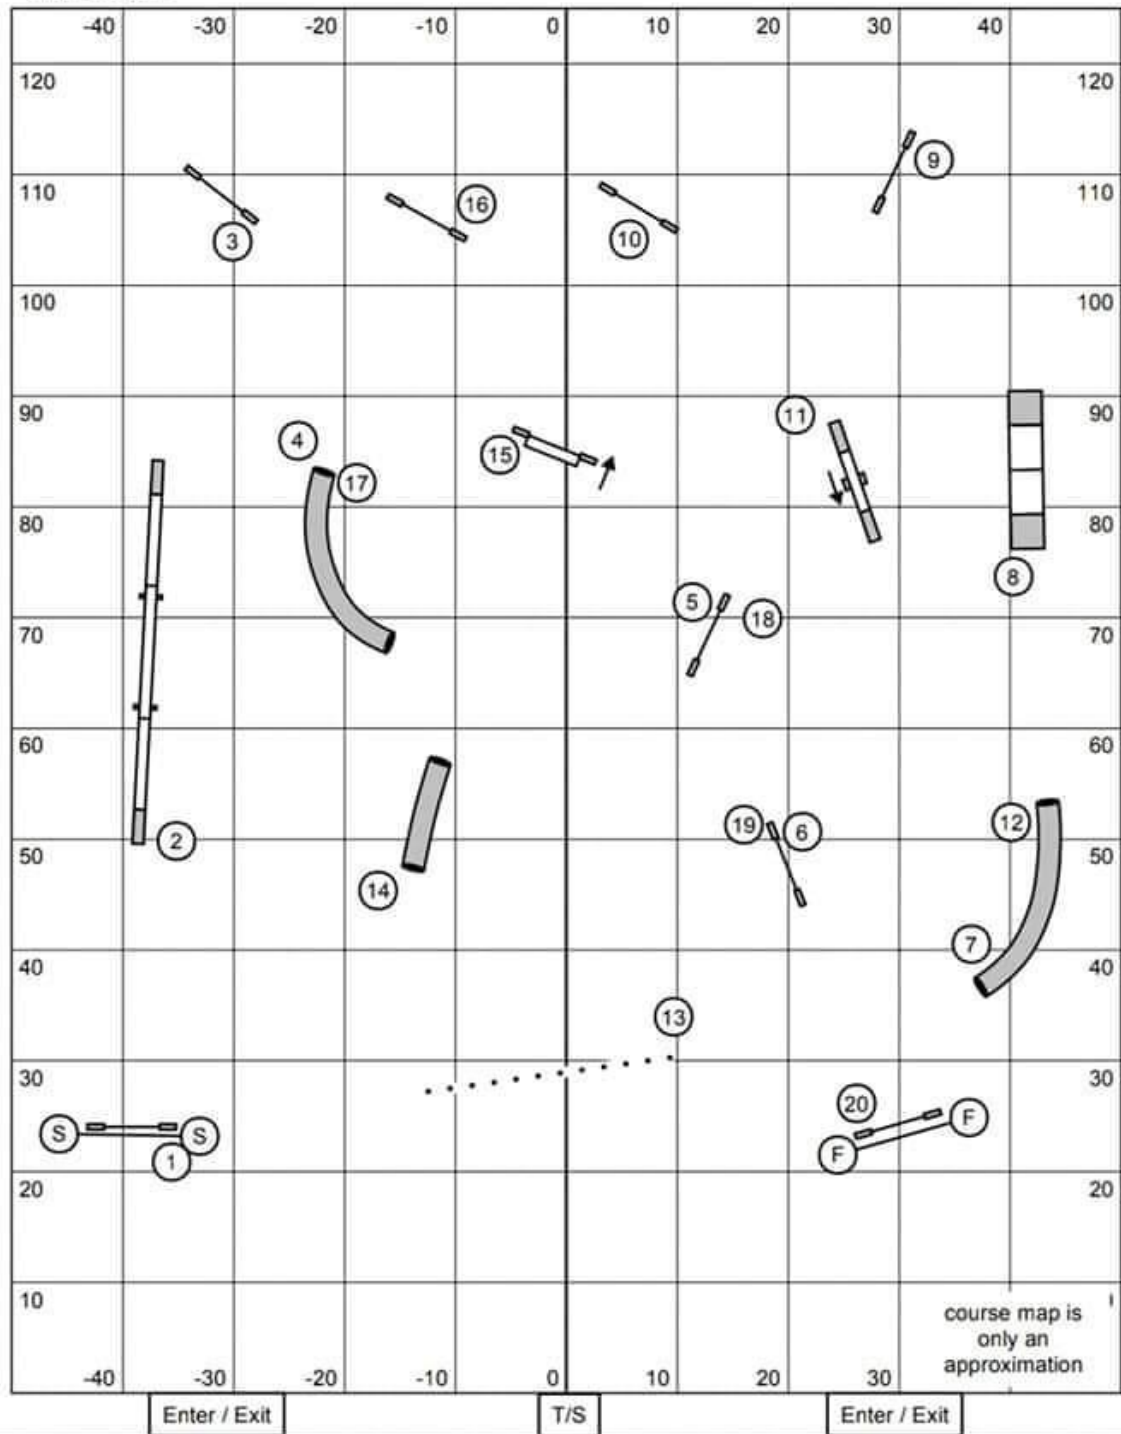

CH Dog Agility UKI
Millersville, MD
Ashley Anderson
Sept 25, 2021

Senior / Champion Agility