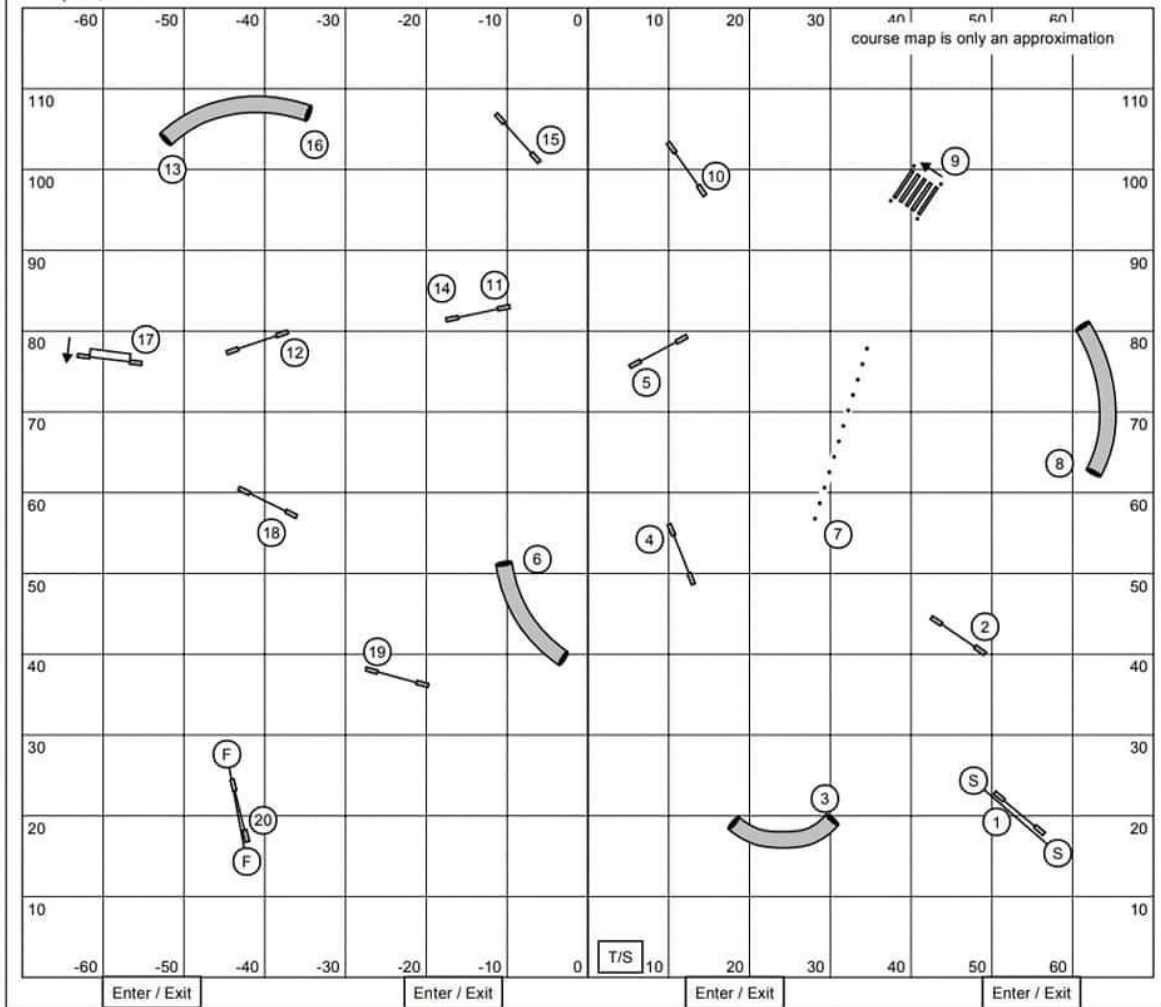

Riverside Canine Center UKI
North Kingstown, RI
Ashley Anderson
Sept 10, 2021

Master Series Jumping