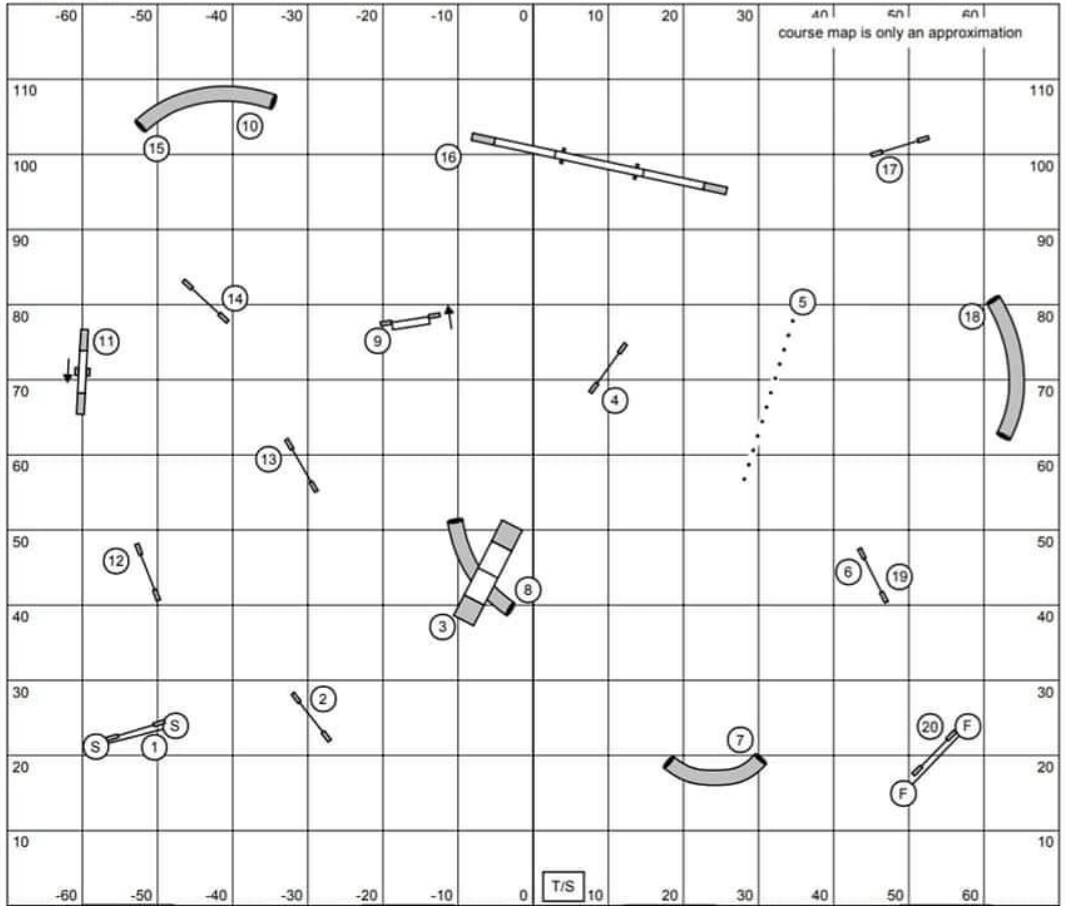

Timer / Scribe

Enter / Exit

course design by Ashley Anderson
course map is only an approximation

Kinetic Dog UKI Northeast Cup
 Barto, PA August 20-22, 2021

Hit-It Board Agility Biathlon - Jumping

Enter / Exit

Enter / Exit

Riverside Canine Center UKI
 North Kingstown, RI
 Ashley Anderson
 Sept 10, 2021

Master Series Jumping

Riverside Canine Center UKI
North Kingstown, RI
Ashley Anderson
Sept 10, 2021

Master Series Agility