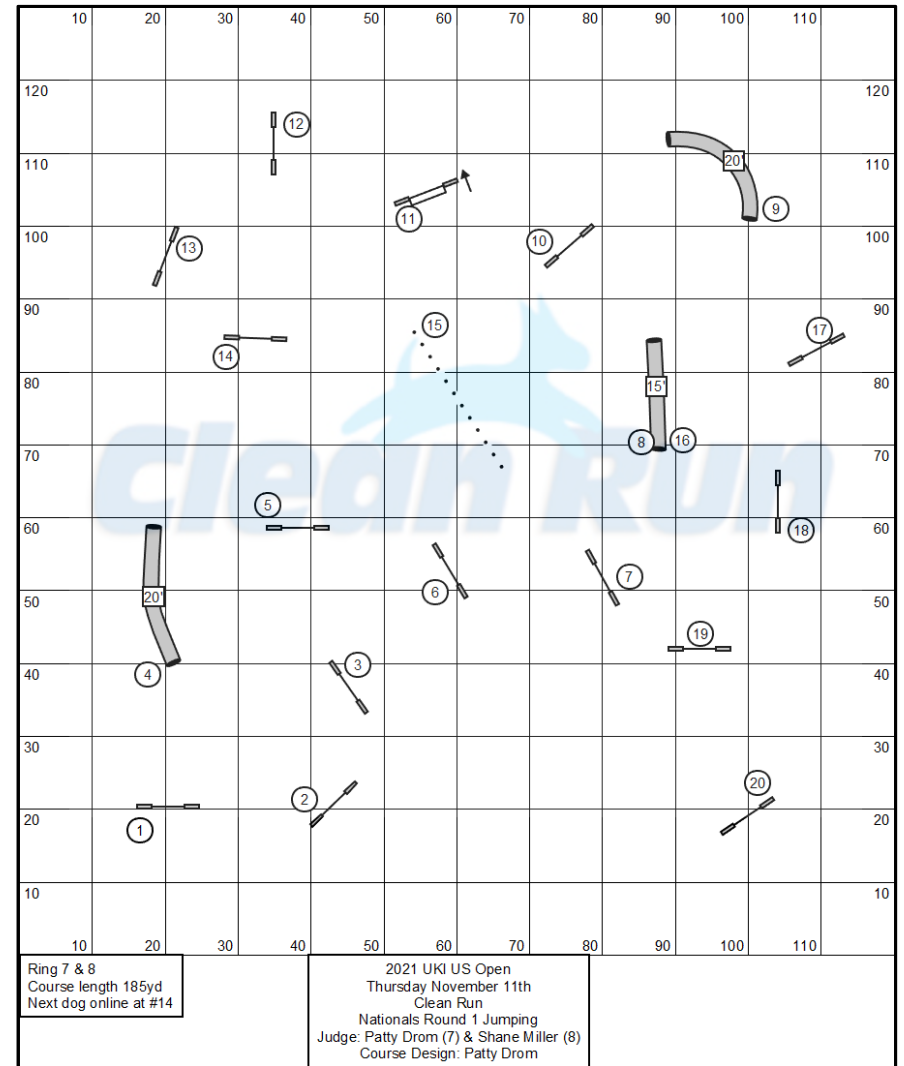

UKI US Open Thursday 11th November 2021 Courses

Course Maps are a general layout and maybe subject to changes.

UKI US Open Thursday 11th November 2021 Courses

Course Maps are a general layout and maybe subject to changes.