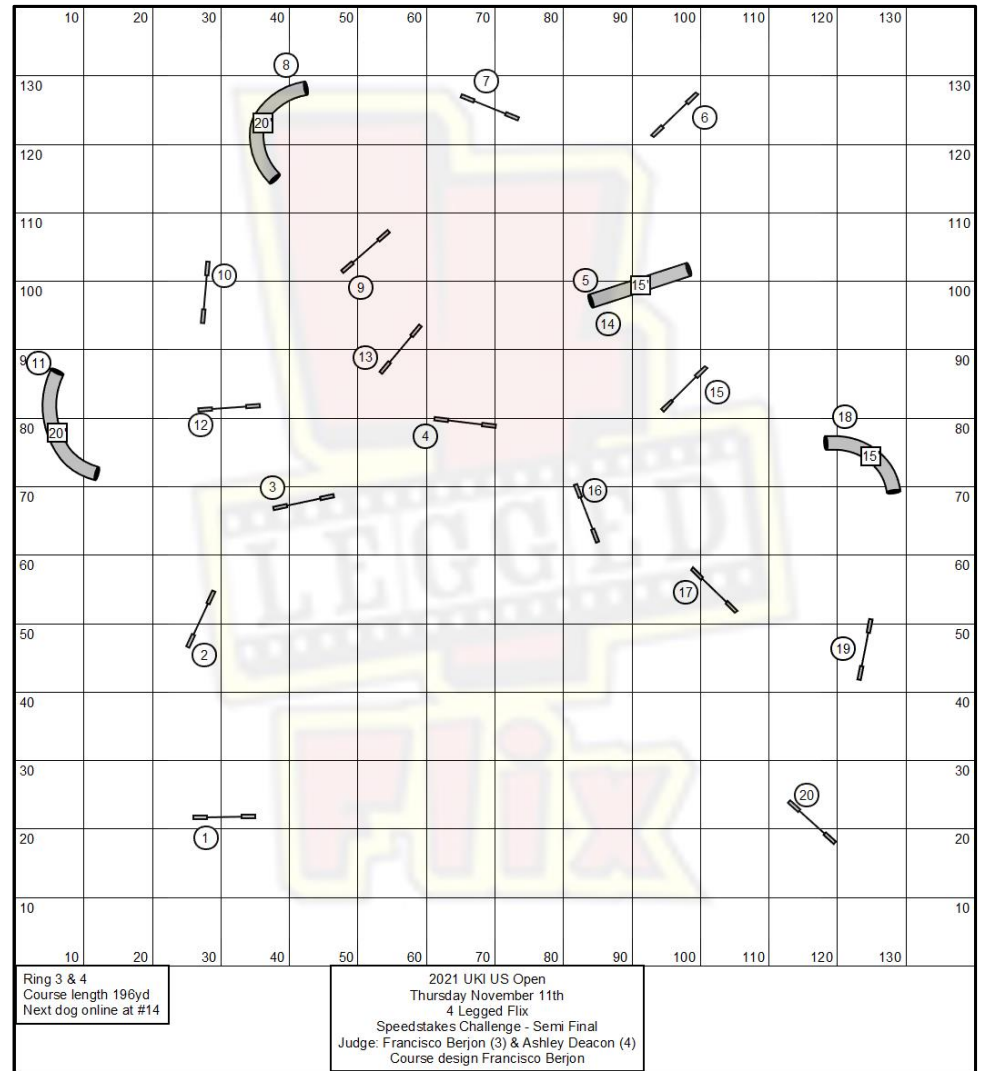

UKI US Open Thursday 11th November 2021 Courses

Course Maps are a general layout and maybe subject to changes.

UKI US Open Thursday 11th November 2021 Courses

Course Maps are a general layout and maybe subject to changes.