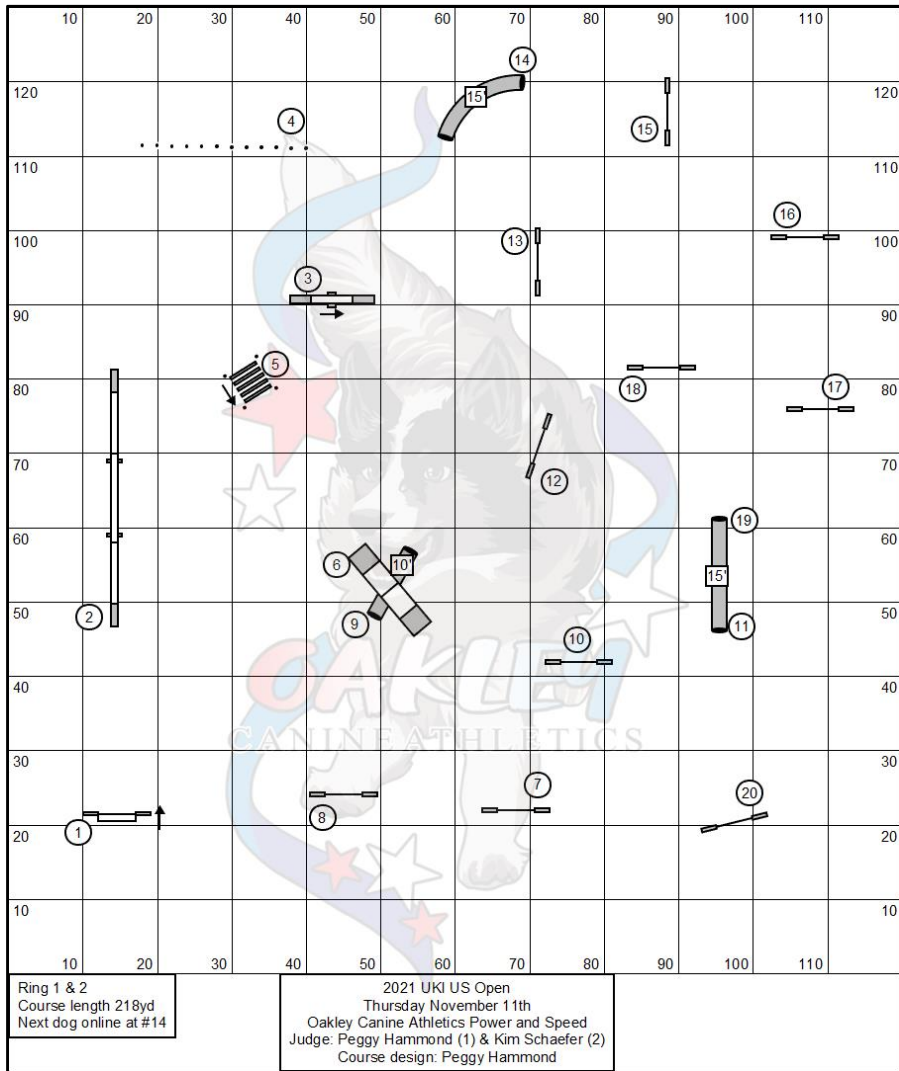

UKI US Open Thursday 11th November 2021 Courses

Course Maps are a general layout and maybe subject to changes.

UKI US Open Thursday 11th November 2021 Courses

Course Maps are a general layout and maybe subject to changes.