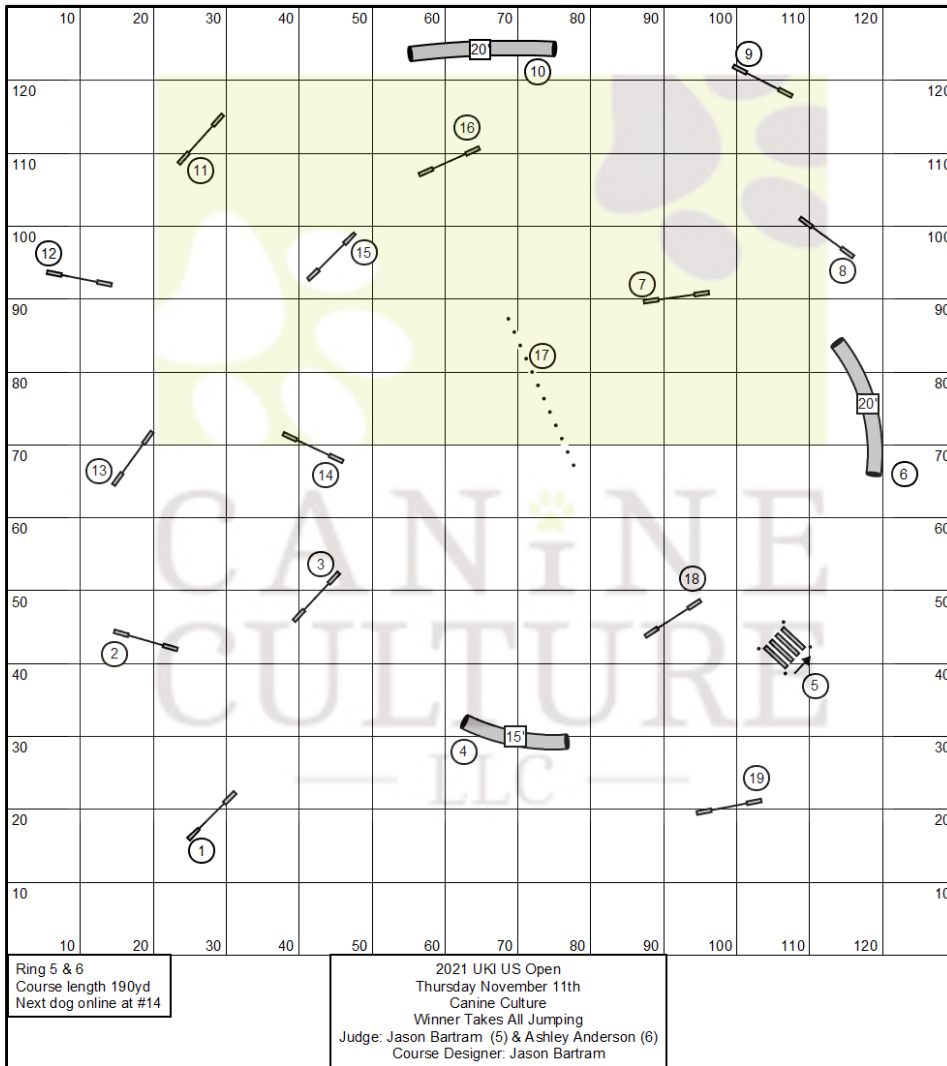

UKI US Open Thursday 11th November 2021 Courses

Course Maps are a general layout and maybe subject to changes.

UKI US Open Thursday 11th November 2021 Courses

Course Maps are a general layout and maybe subject to changes.