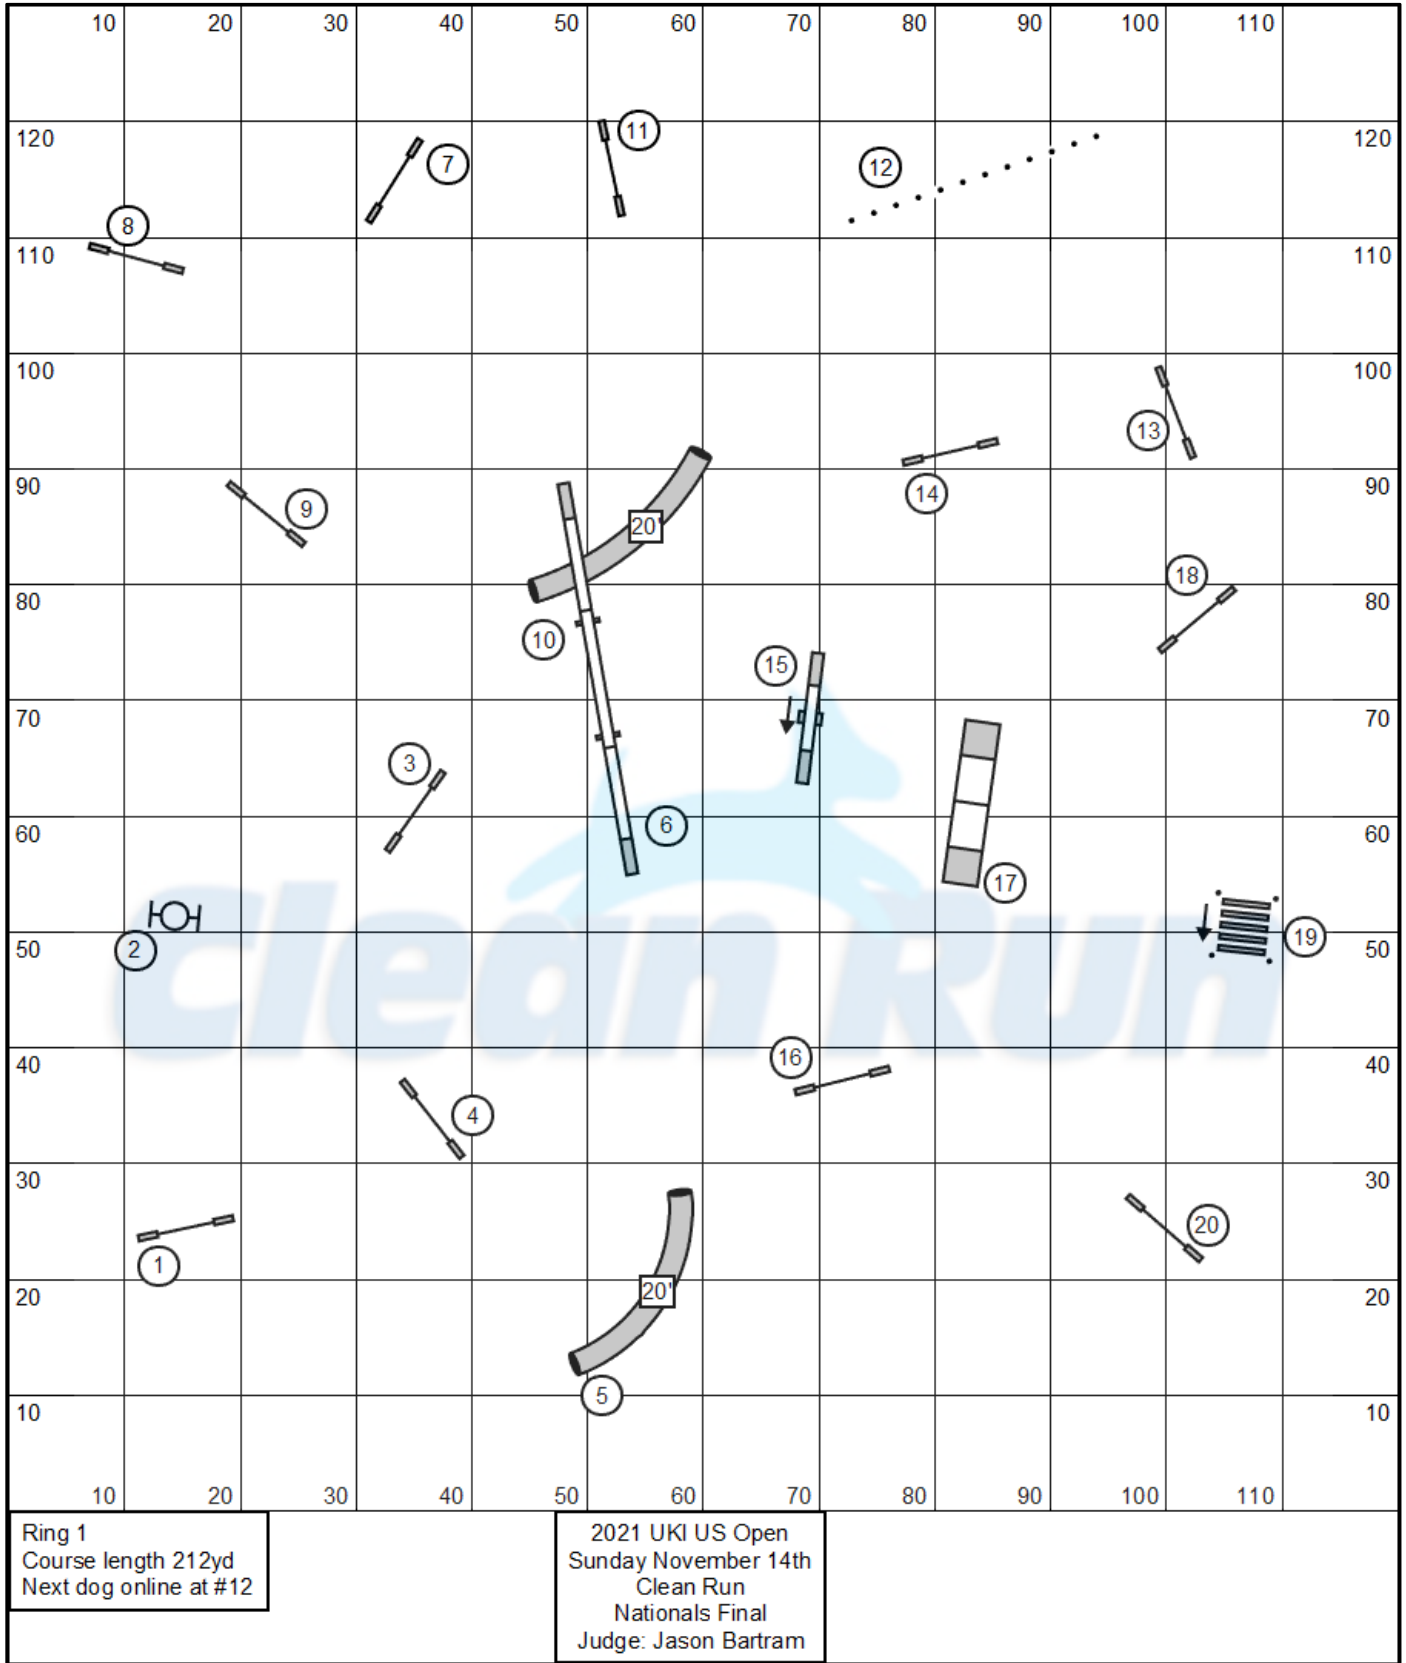

UKI US Open Sunday 14th November 2021 Courses

Course Maps are a general layout and maybe subject to changes.

UKI US Open Sunday 14th November 2021 Courses

Course Maps are a general layout and maybe subject to changes.