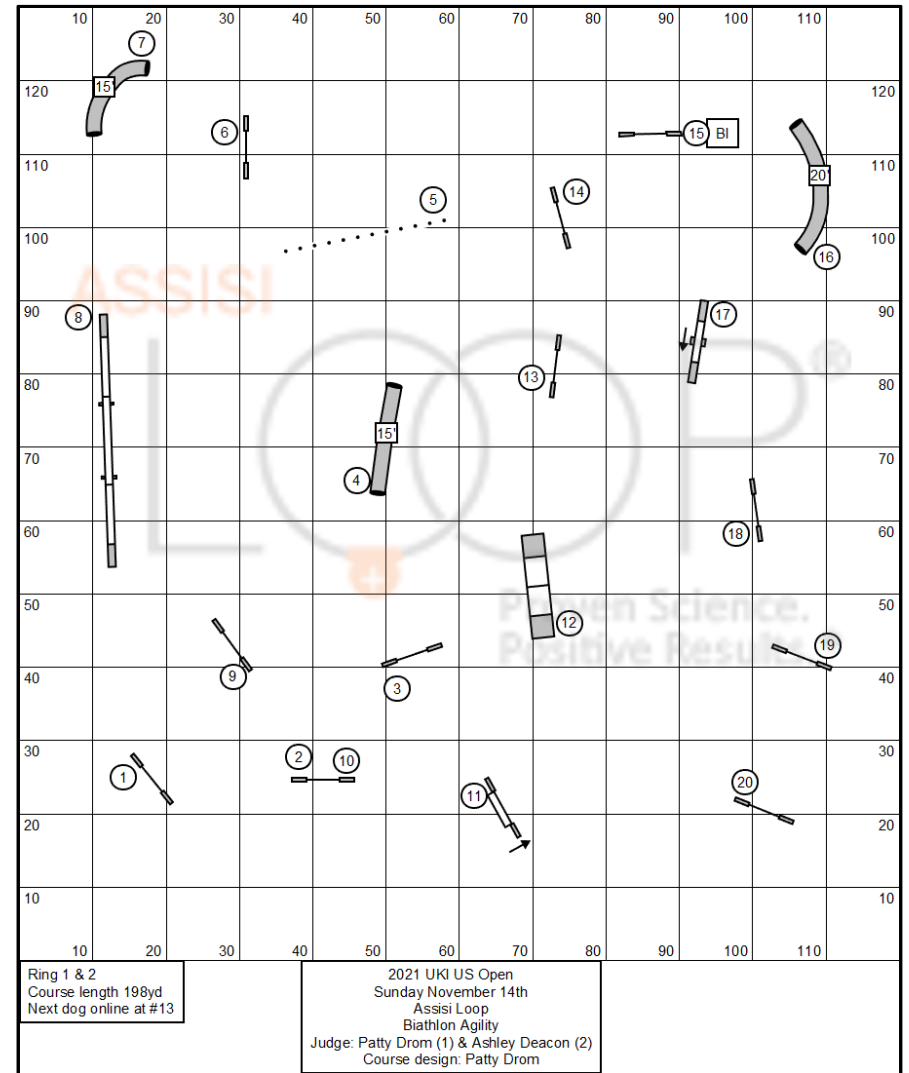

UKI US Open Sunday 14th November 2021 Courses

Course Maps are a general layout and maybe subject to changes.

UKI US Open Sunday 14th November 2021 Courses

Course Maps are a general layout and maybe subject to changes.