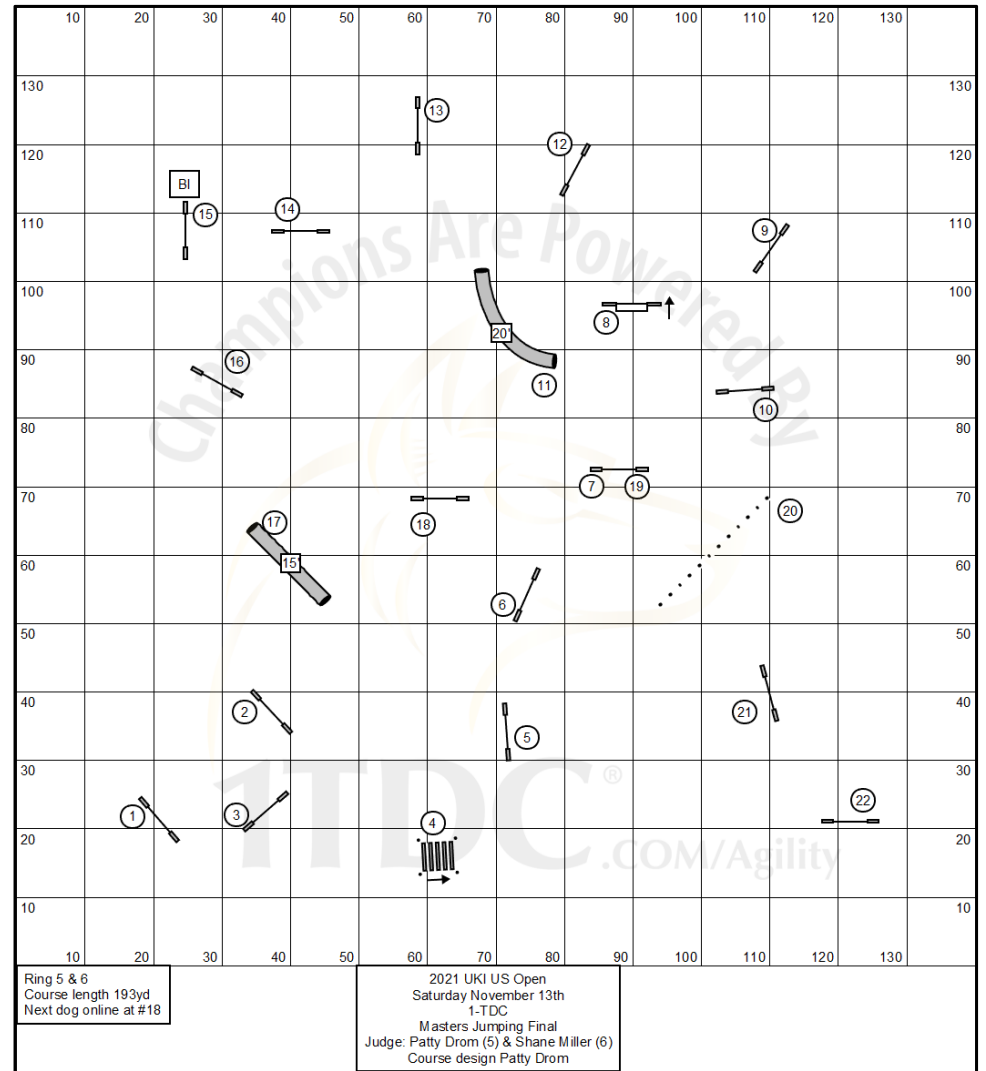

UKI US Open Saturday 13th November 2021 Courses

Course Maps are a general layout and maybe subject to changes.

UKI US Open Saturday 13th November 2021 Courses

Course Maps are a general layout and maybe subject to changes.

UKI US Open Saturday 13th November 2021 Courses

Course Maps are a general layout and maybe subject to changes.