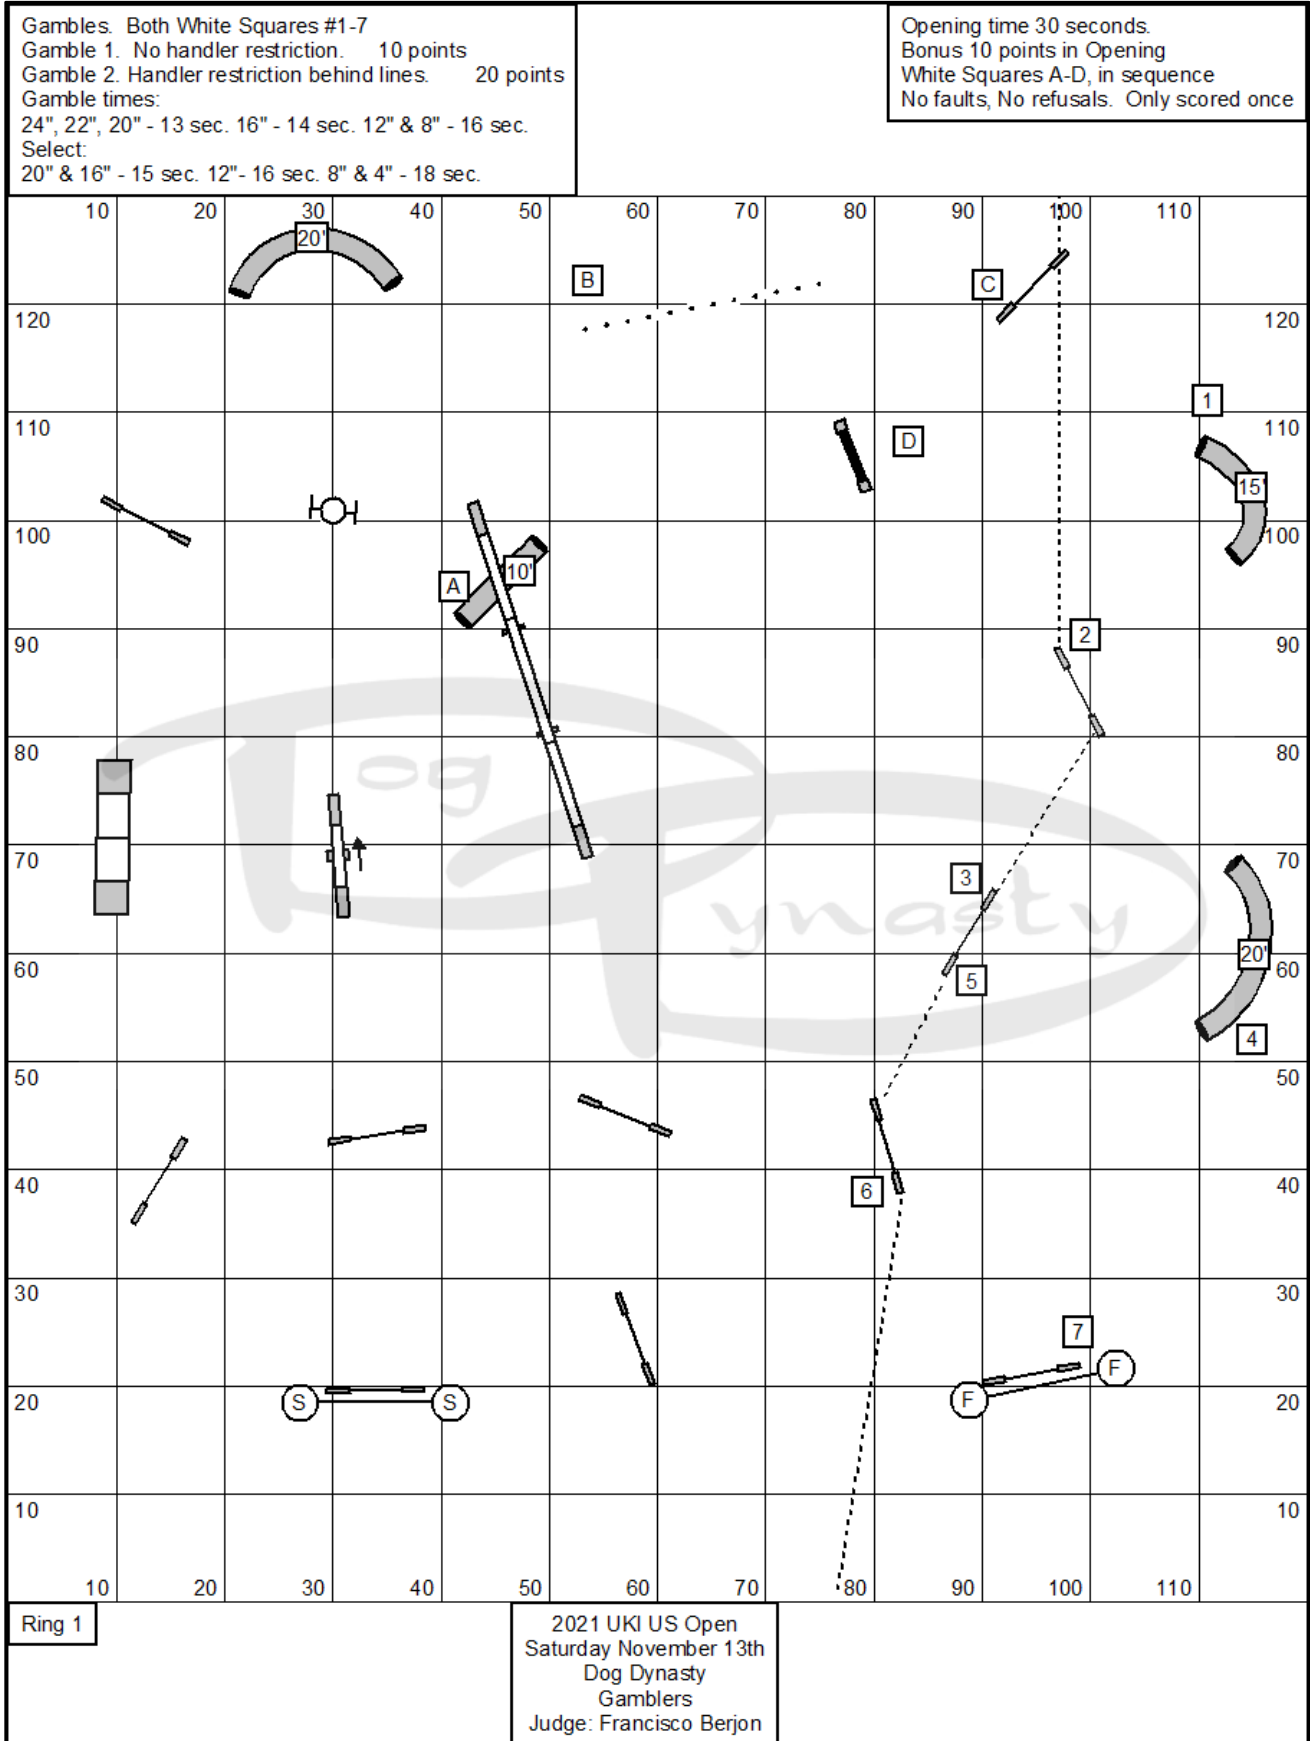

UKI US Open Saturday 13th November 2021 Courses

Course Maps are a general layout and maybe subject to changes.

UKI US Open Saturday 13th November 2021 Courses

Course Maps are a general layout and maybe subject to changes.

UKI US Open Saturday 13th November 2021 Courses

Course Maps are a general layout and maybe subject to changes.