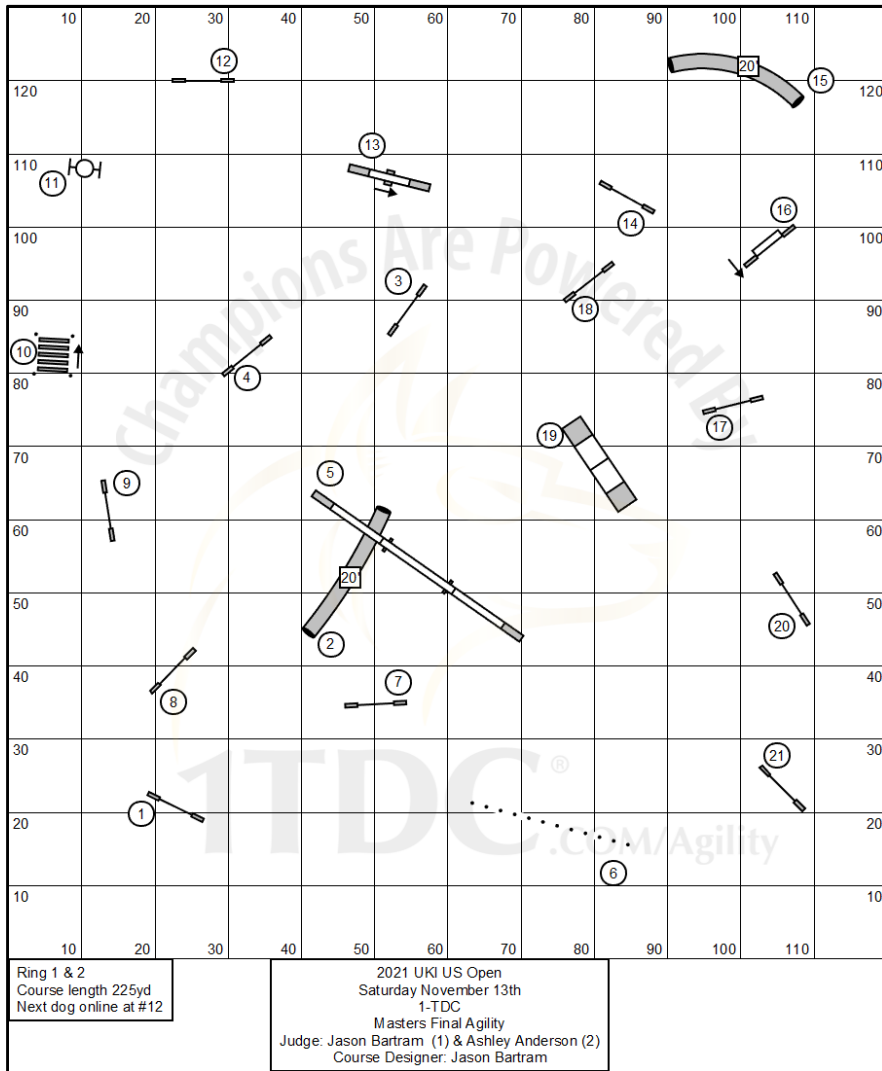

UKI US Open Saturday 13th November 2021 Courses

Course Maps are a general layout and maybe subject to changes.

UKI US Open Saturday 13th November 2021 Courses

Course Maps are a general layout and maybe subject to changes.

UKI US Open Saturday 13th November 2021 Courses

Course Maps are a general layout and maybe subject to changes.