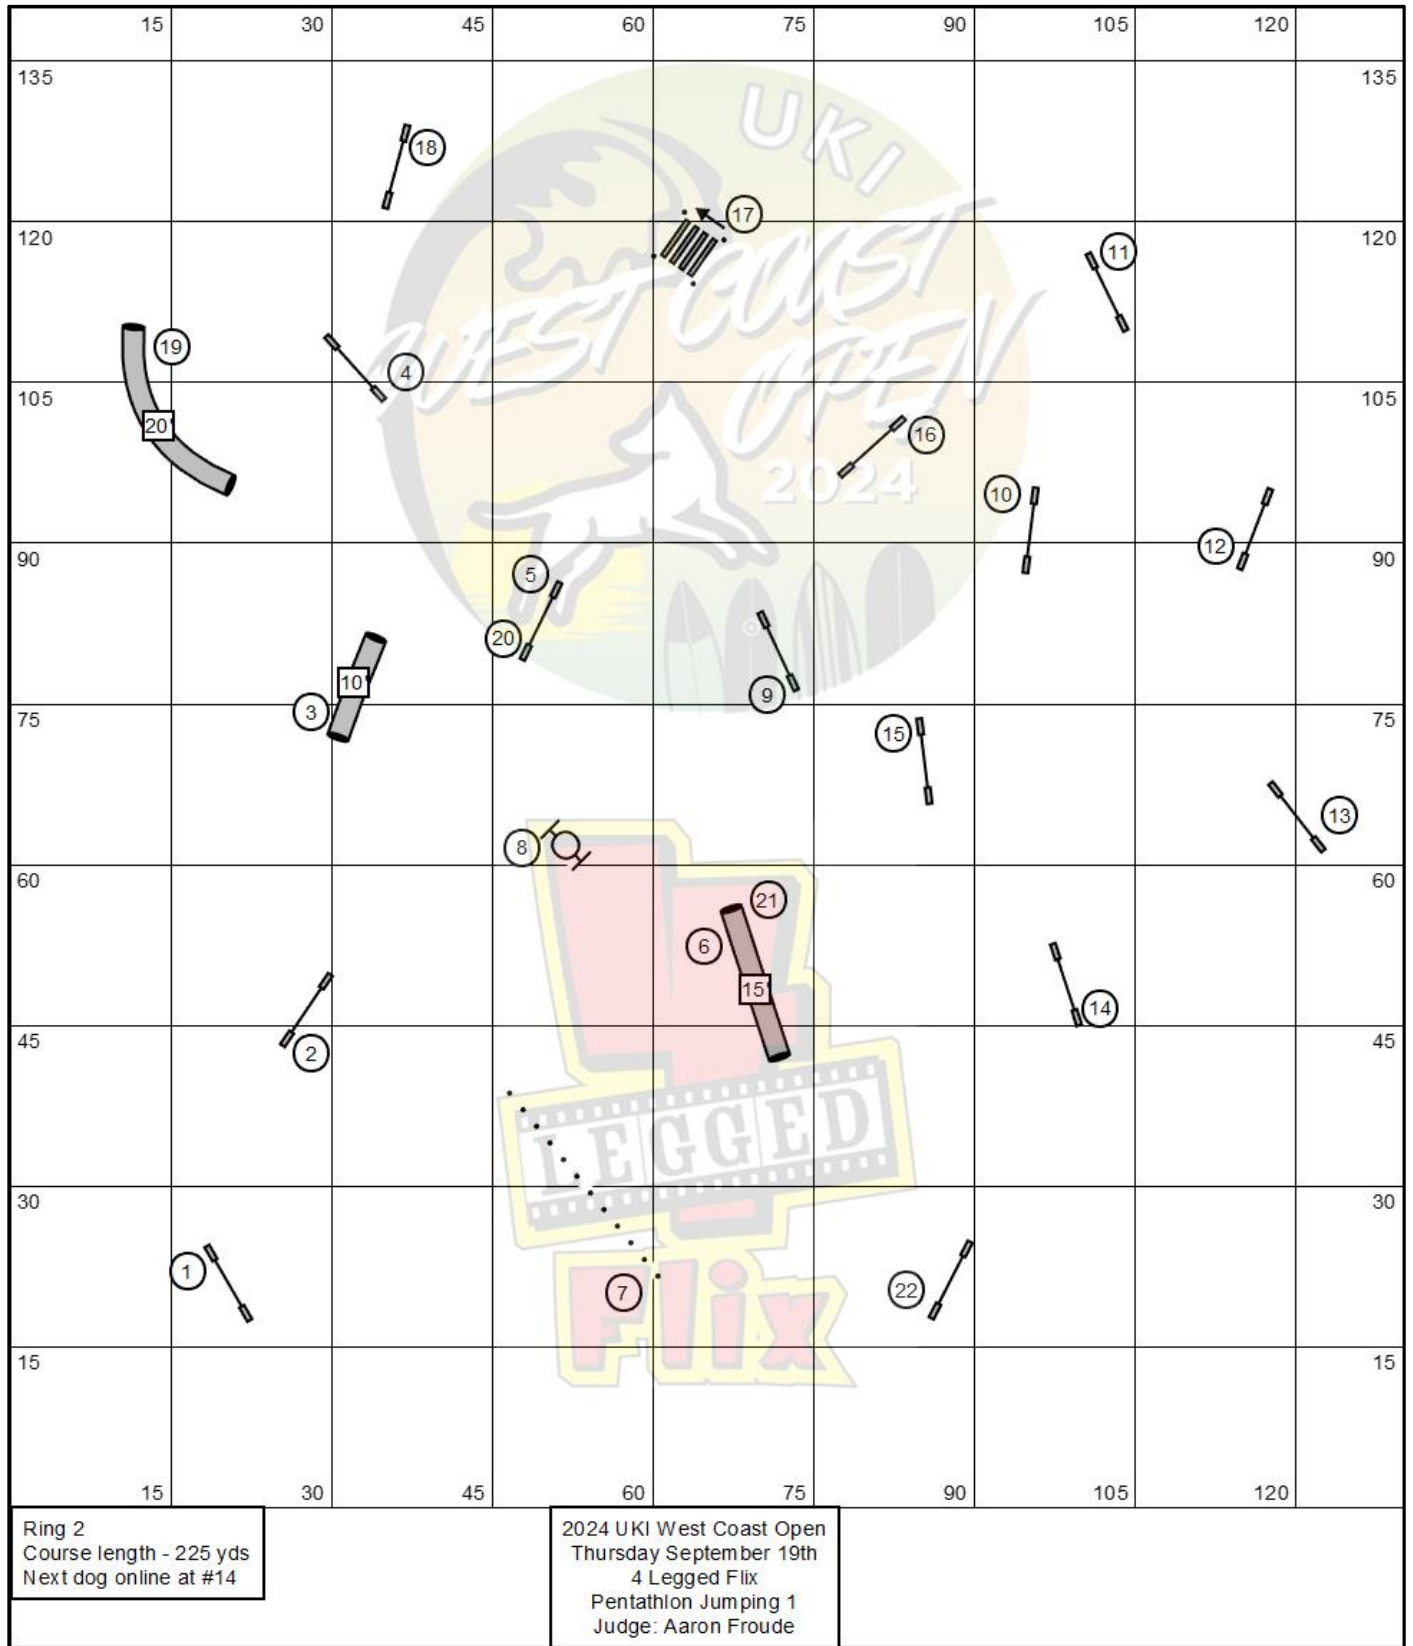

UKI West Coast Open Thursday 19th September Courses

Course Maps are a general layout and maybe subject to changes.

UKI West Coast Open Thursday 19th September Courses

Course Maps are a general layout and maybe subject to changes.