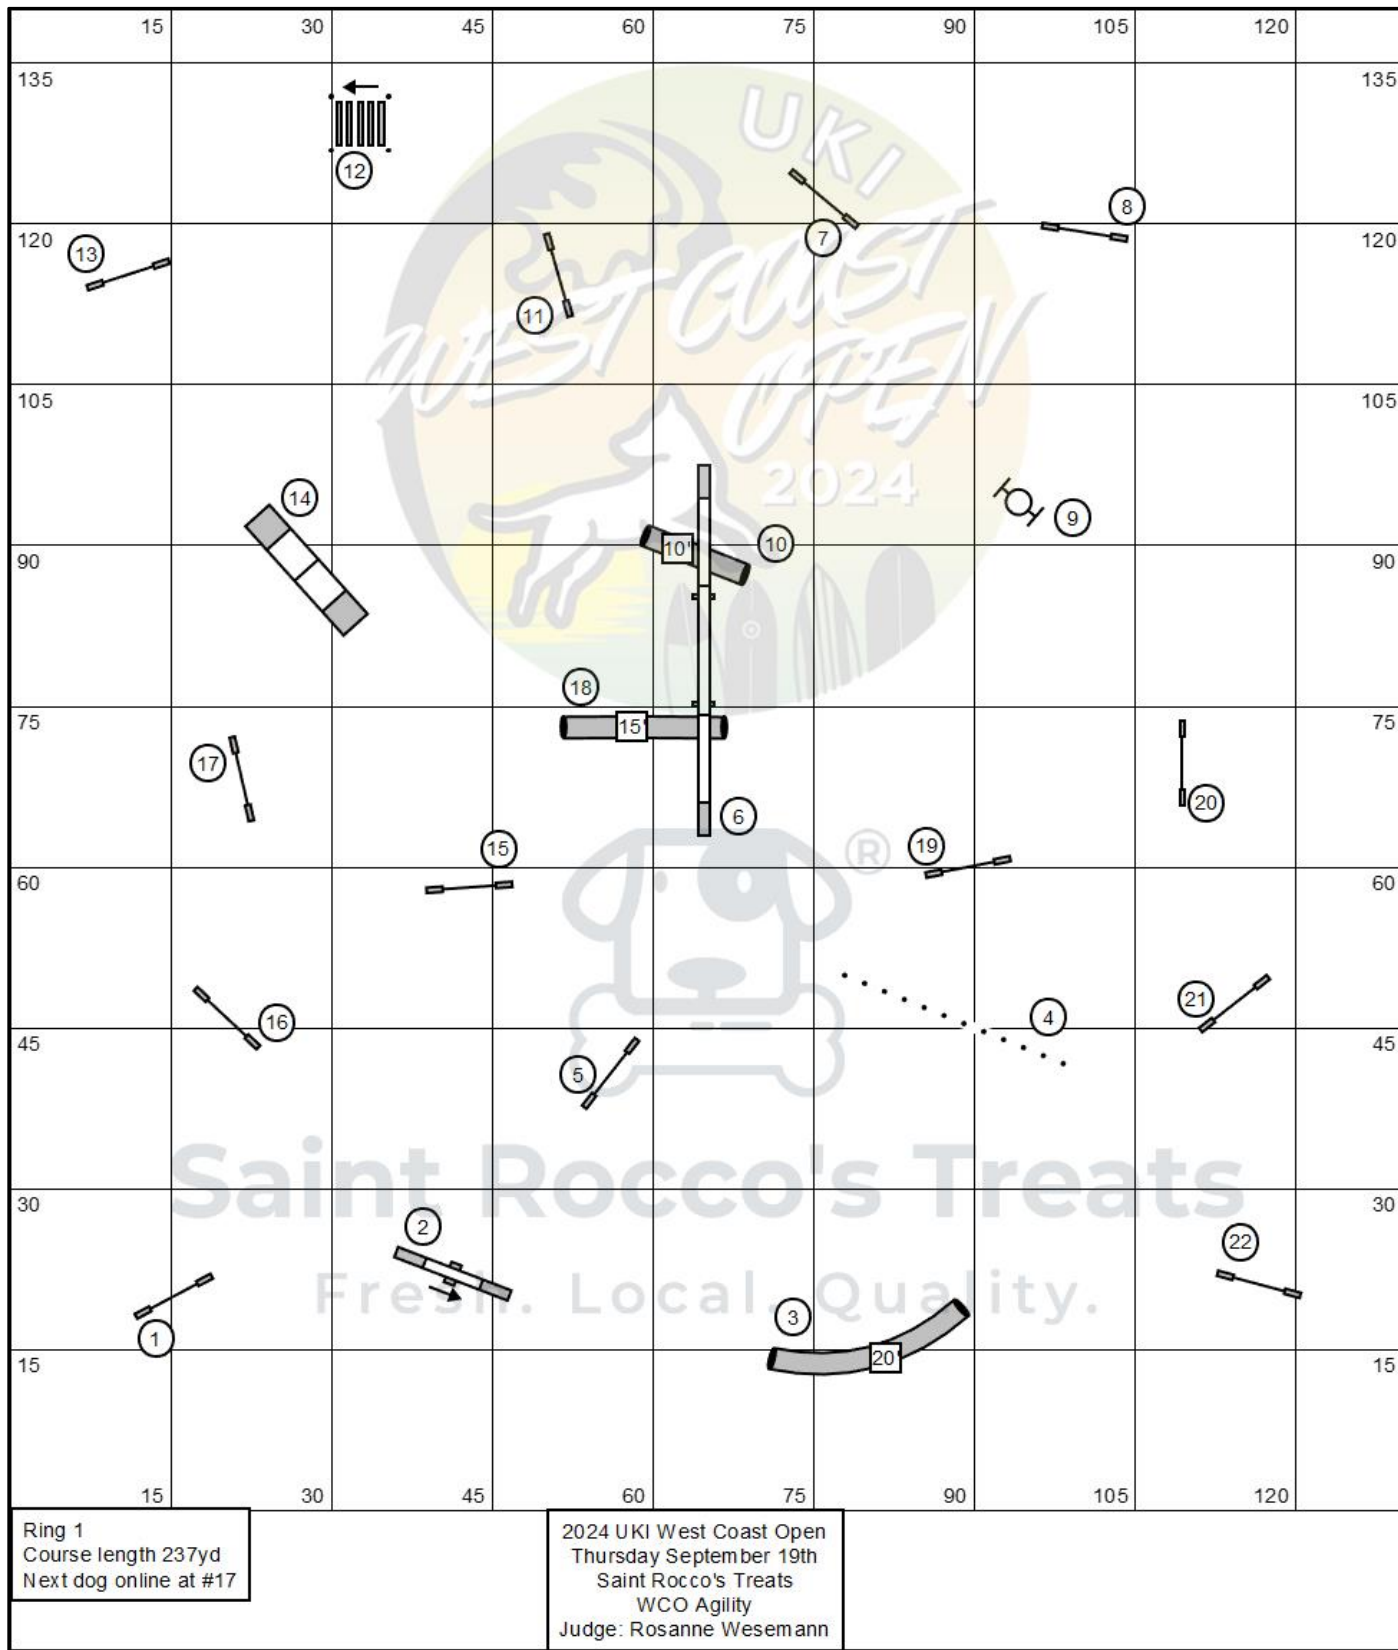

UKI West Coast Open Thursday 19th September Courses

Course Maps are a general layout and maybe subject to changes.

UKI West Coast Open Thursday 19th September Courses

Course Maps are a general layout and maybe subject to changes.