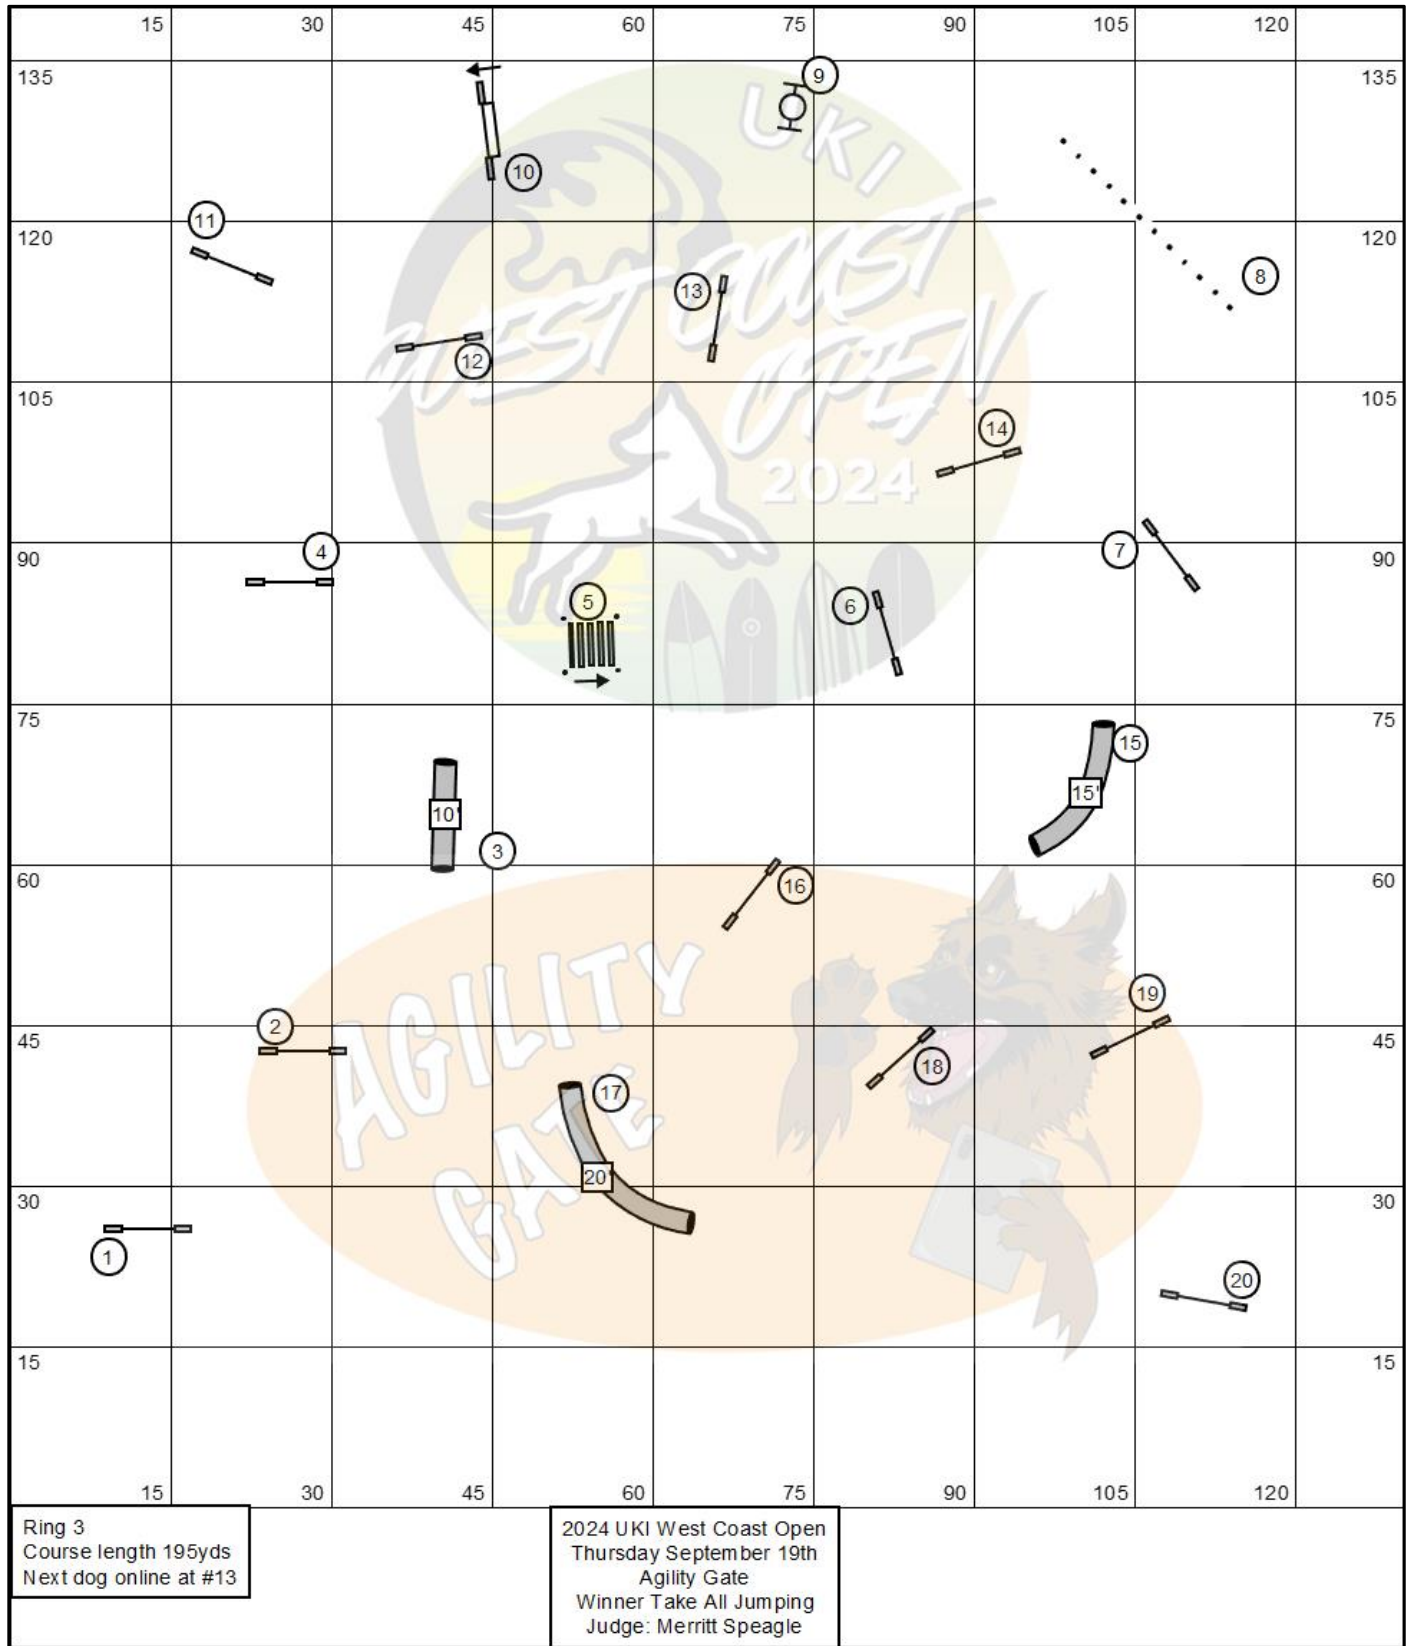

UKI West Coast Open Thursday 19th September Courses

Course Maps are a general layout and maybe subject to changes.

UKI West Coast Open Thursday 19th September Courses

Course Maps are a general layout and maybe subject to changes.