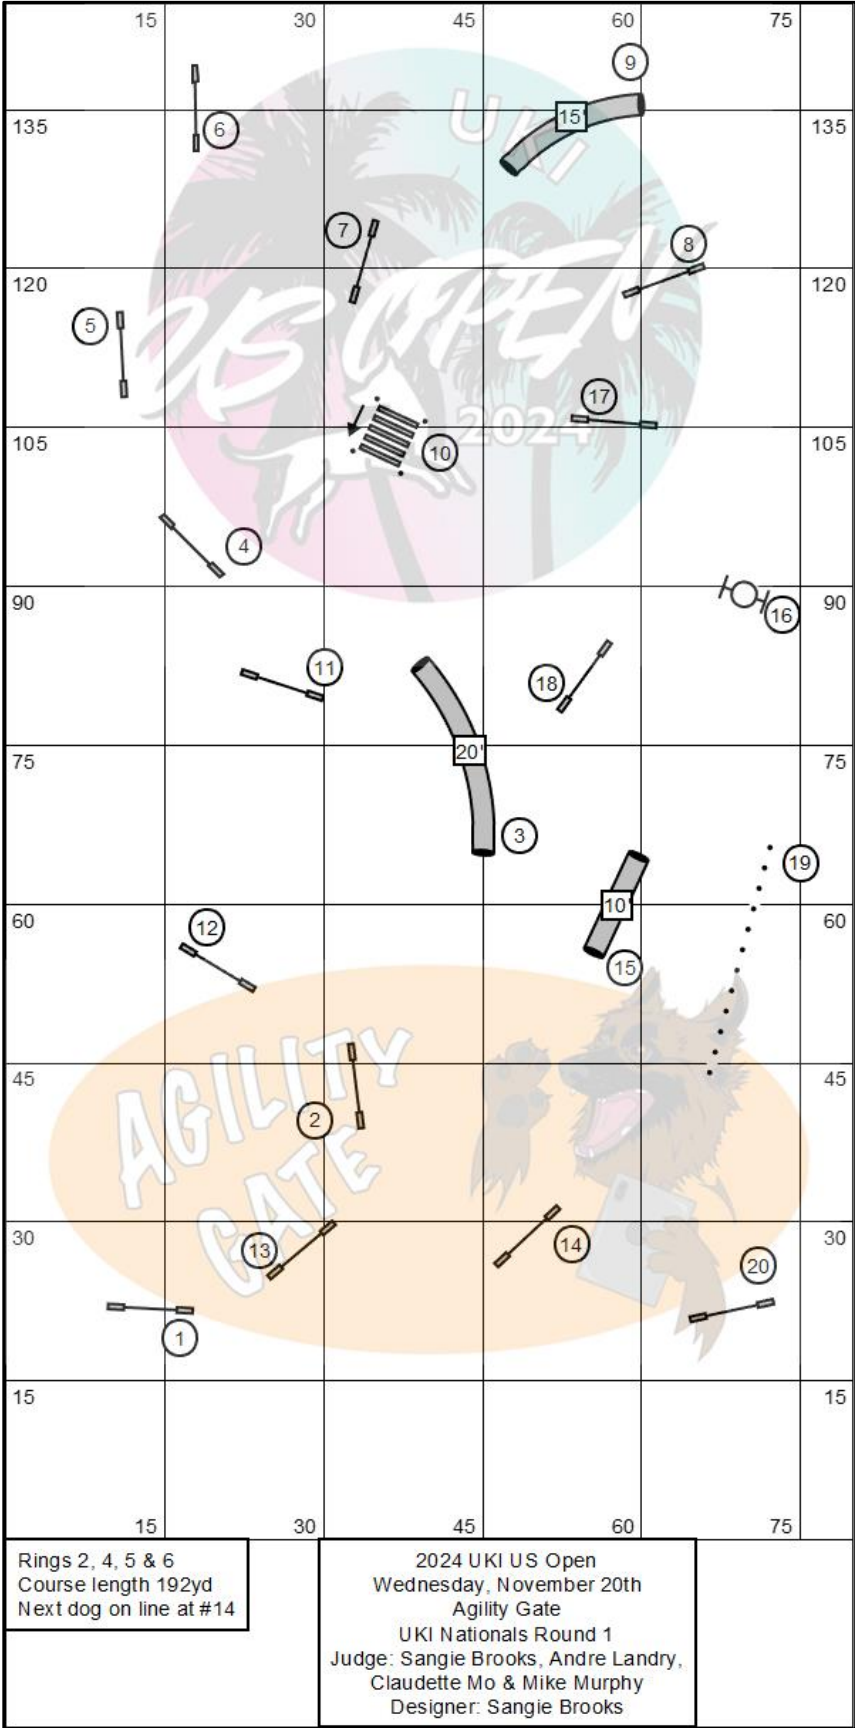

UKI US Open Wednesday 20th November Courses

Course Maps are a general layout and maybe subject to changes.

UKI US Open Wednesday 20th November Courses

Course Maps are a general layout and maybe subject to changes.

UKI US Open Wednesday 20th November Courses

Course Maps are a general layout and maybe subject to changes.