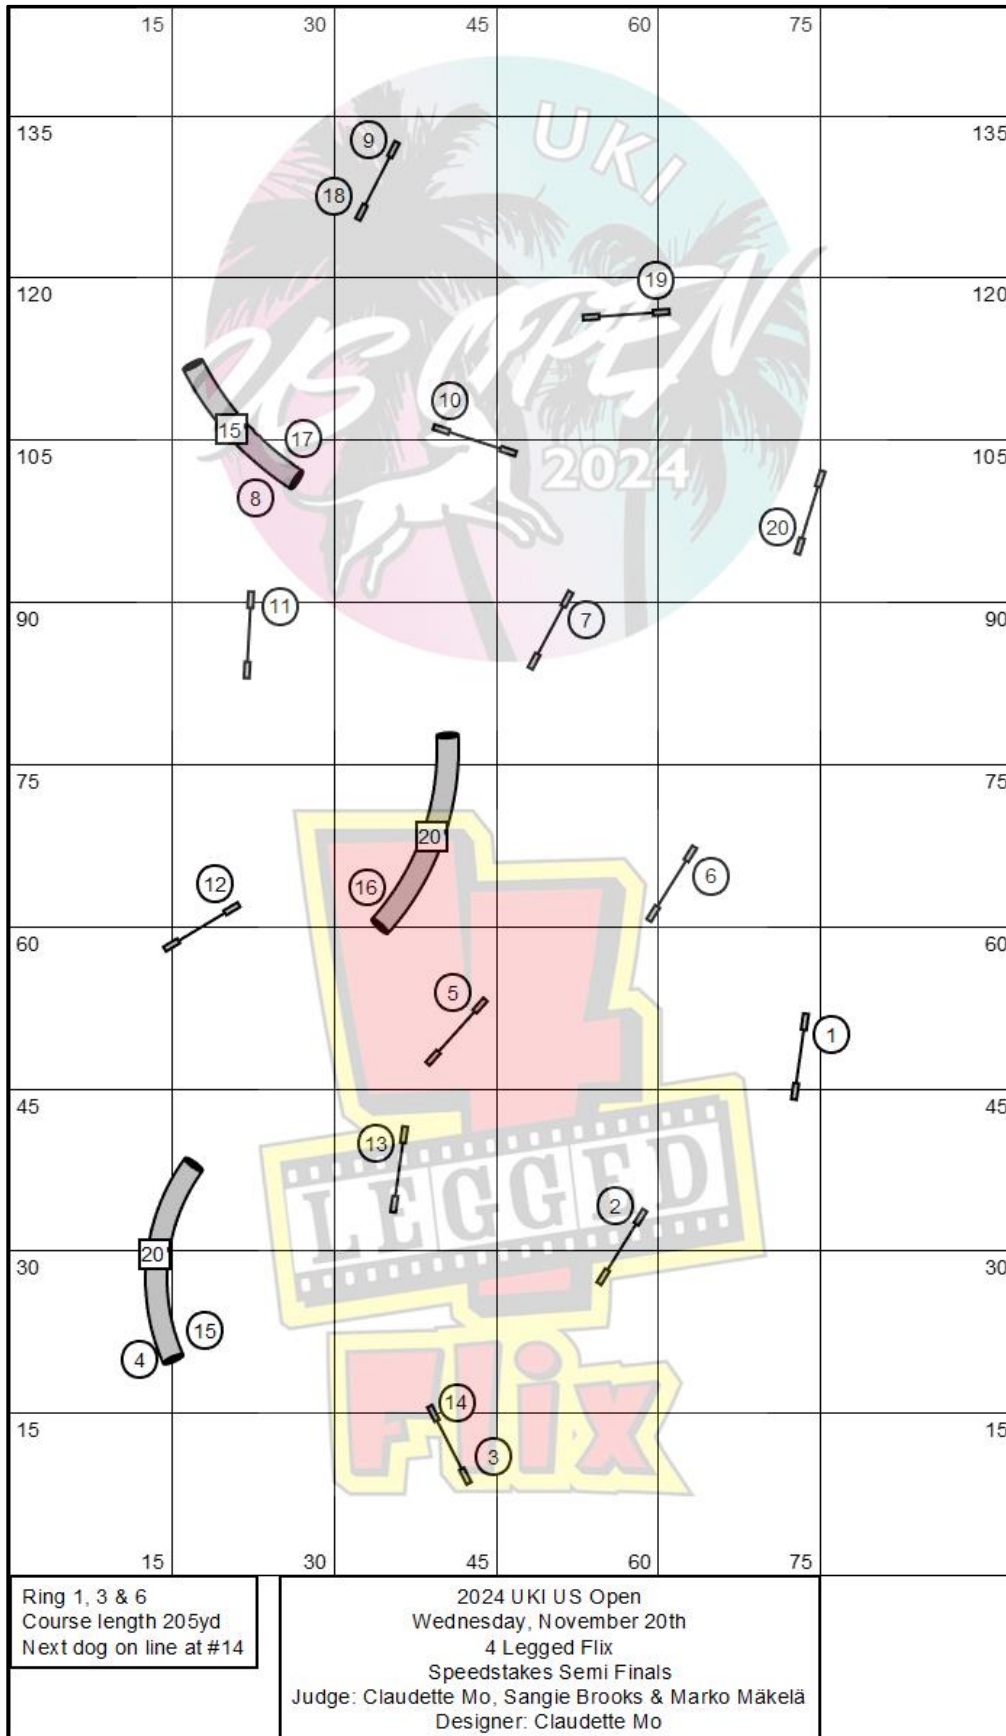

UKI US Open Wednesday 20th November Courses

Course Maps are a general layout and maybe subject to changes.

UKI US Open Wednesday 20th November Courses

Course Maps are a general layout and maybe subject to changes.

UKI US Open Wednesday 20th November Courses

Course Maps are a general layout and maybe subject to changes.