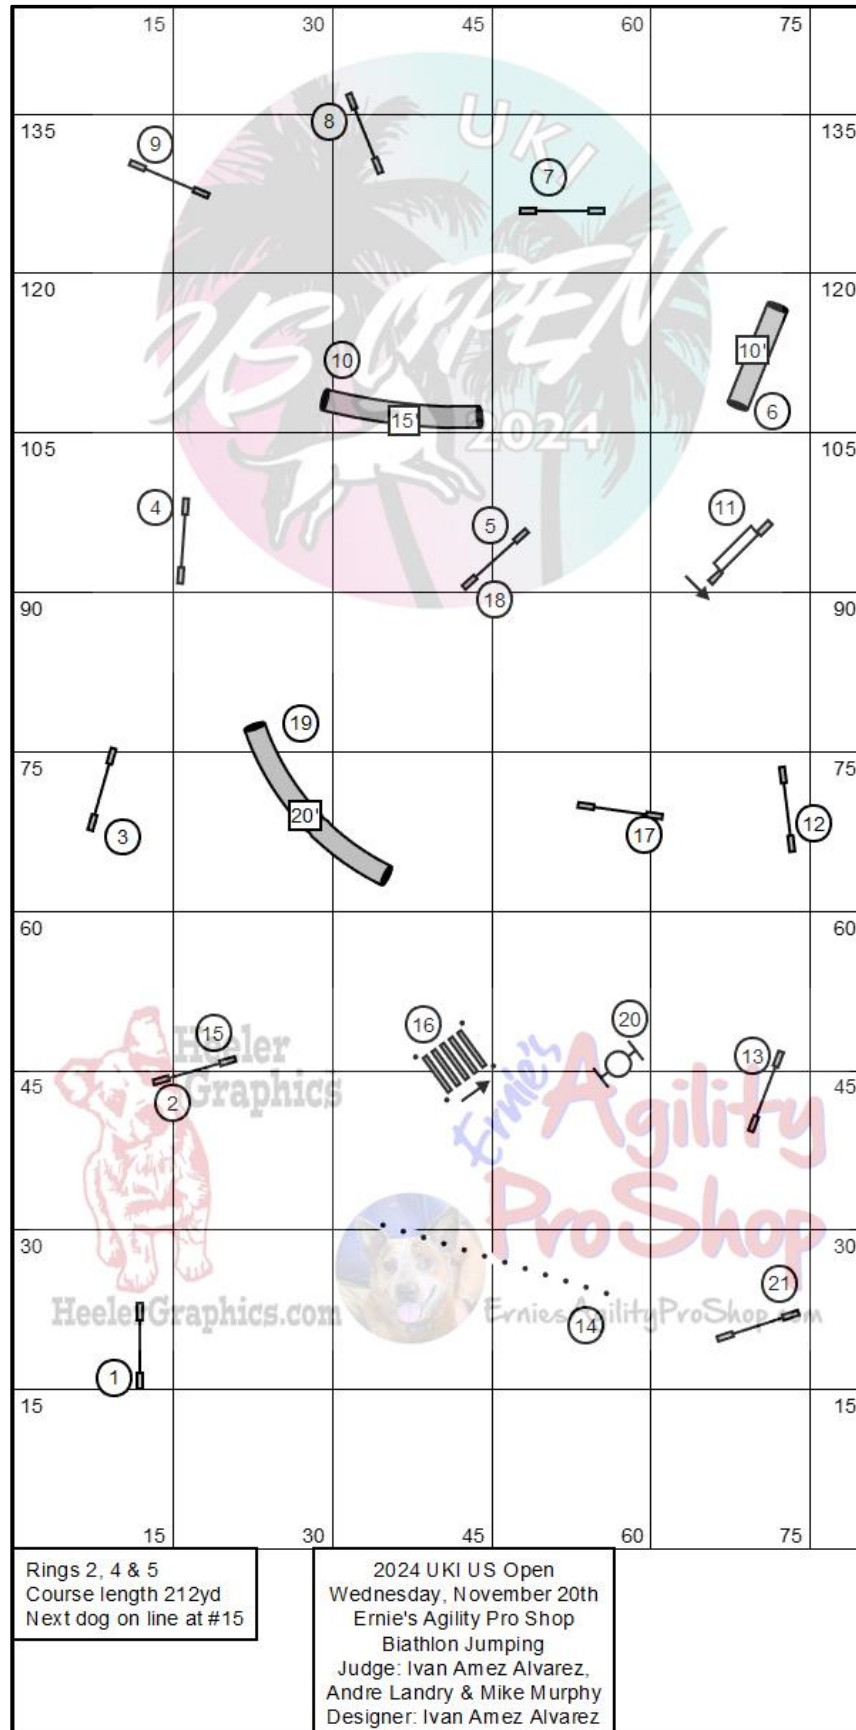

UKI US Open Wednesday 20th November Courses

Course Maps are a general layout and maybe subject to changes.

UKI US Open Wednesday 20th November Courses

Course Maps are a general layout and maybe subject to changes.

UKI US Open Wednesday 20th November Courses

Course Maps are a general layout and maybe subject to changes.