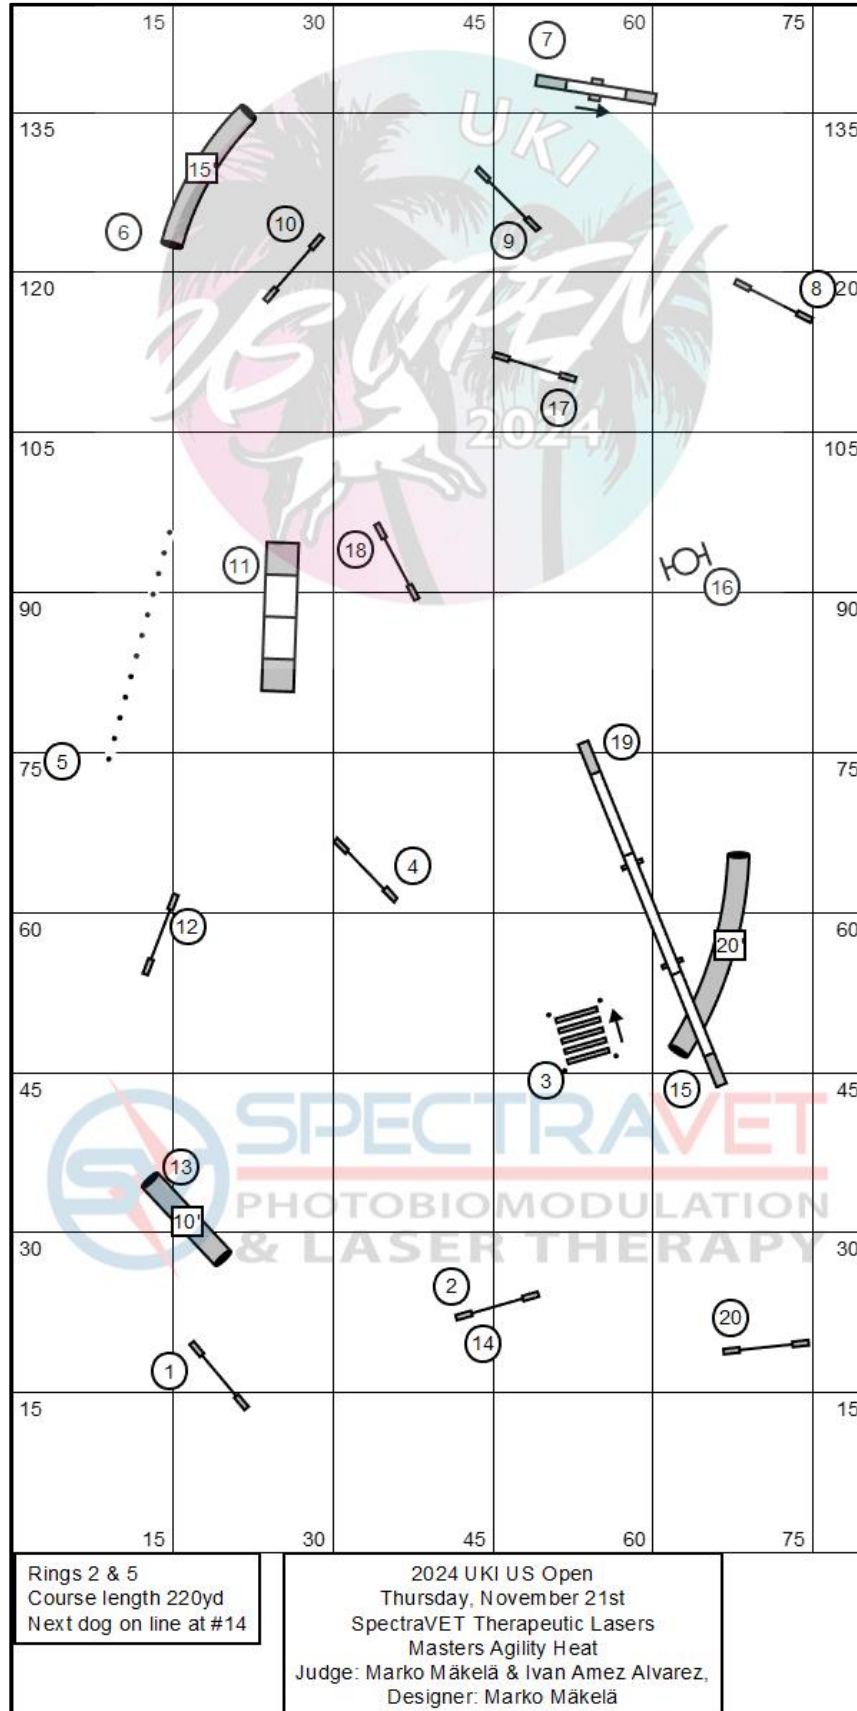

# UKI US Open Thursday 21st November Courses

Course Maps are a general layout and maybe subject to changes.