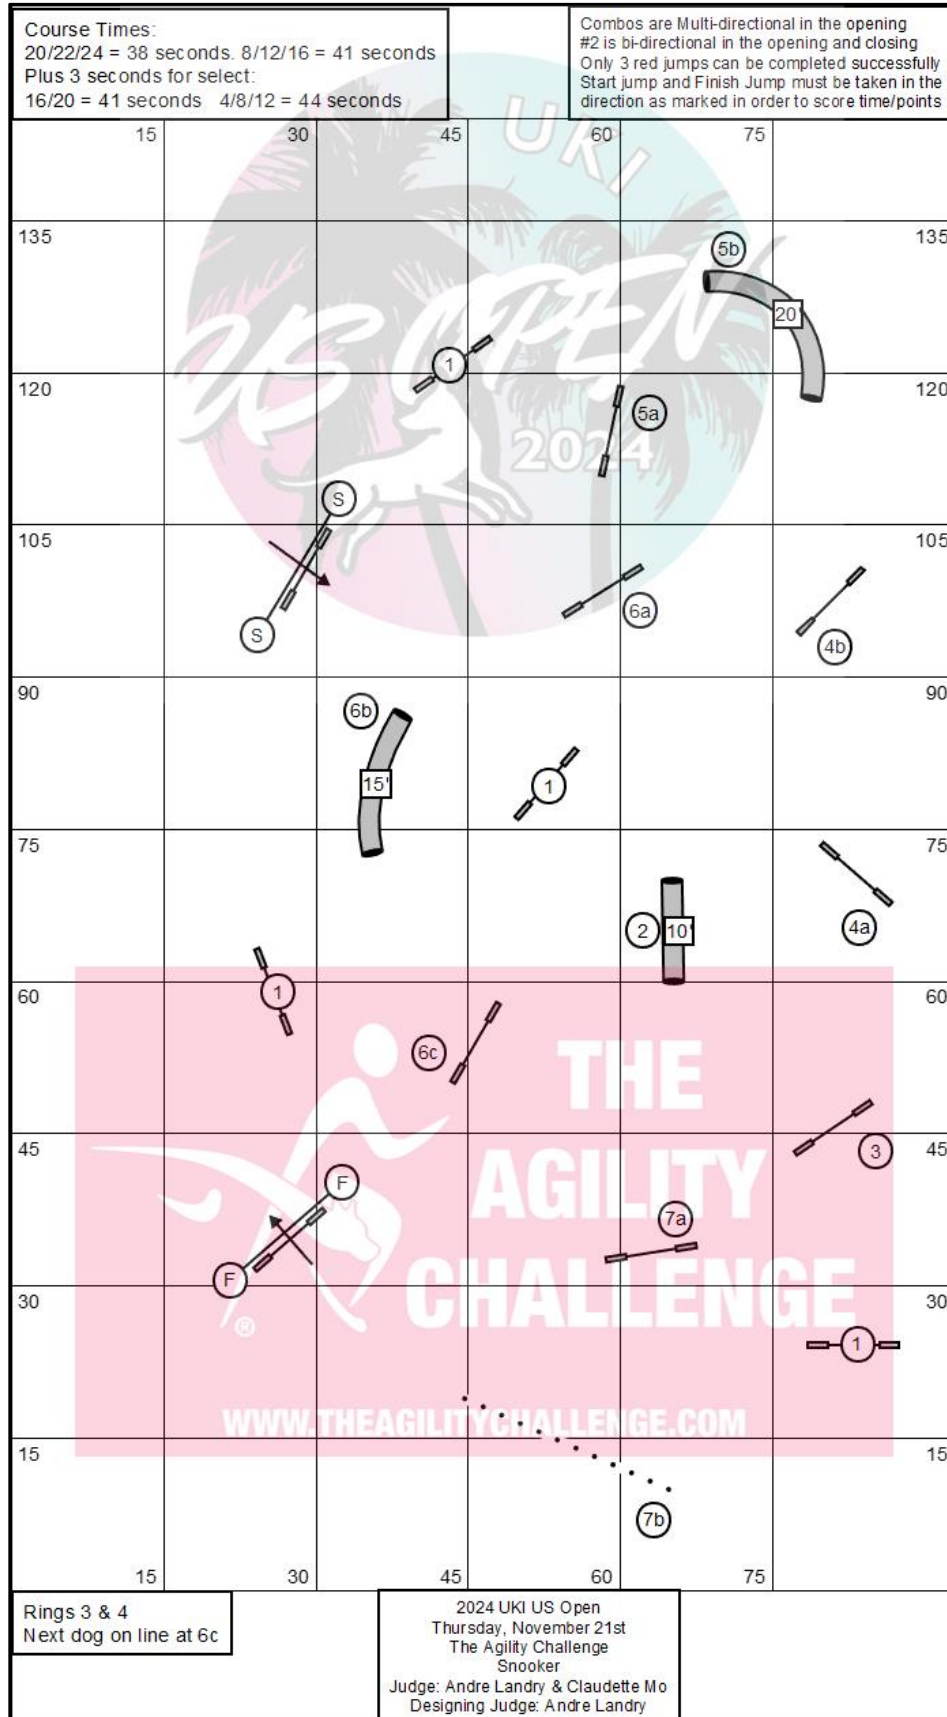

# UKI US Open Thursday 21st November Courses

Course Maps are a general layout and maybe subject to changes.