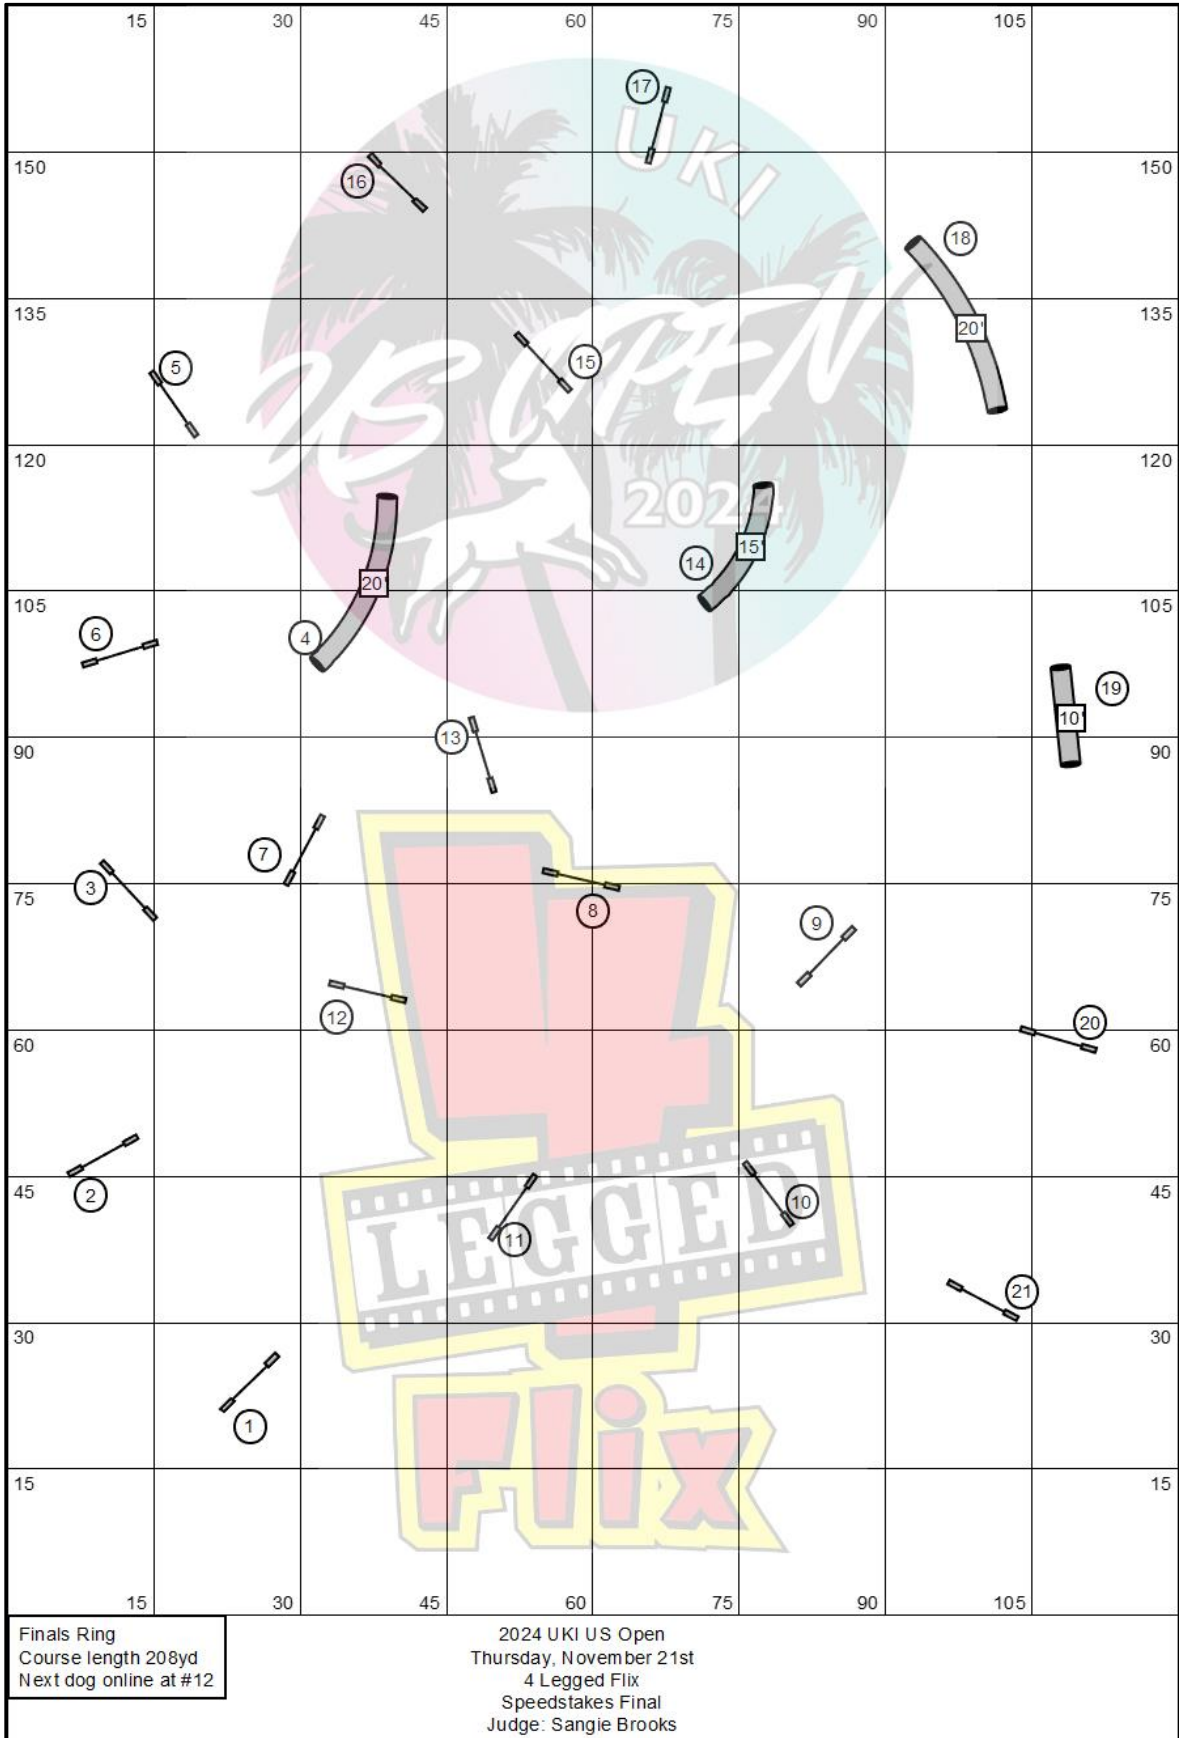

# UKI US Open Thursday 21st November Courses

Course Maps are a general layout and maybe subject to changes.