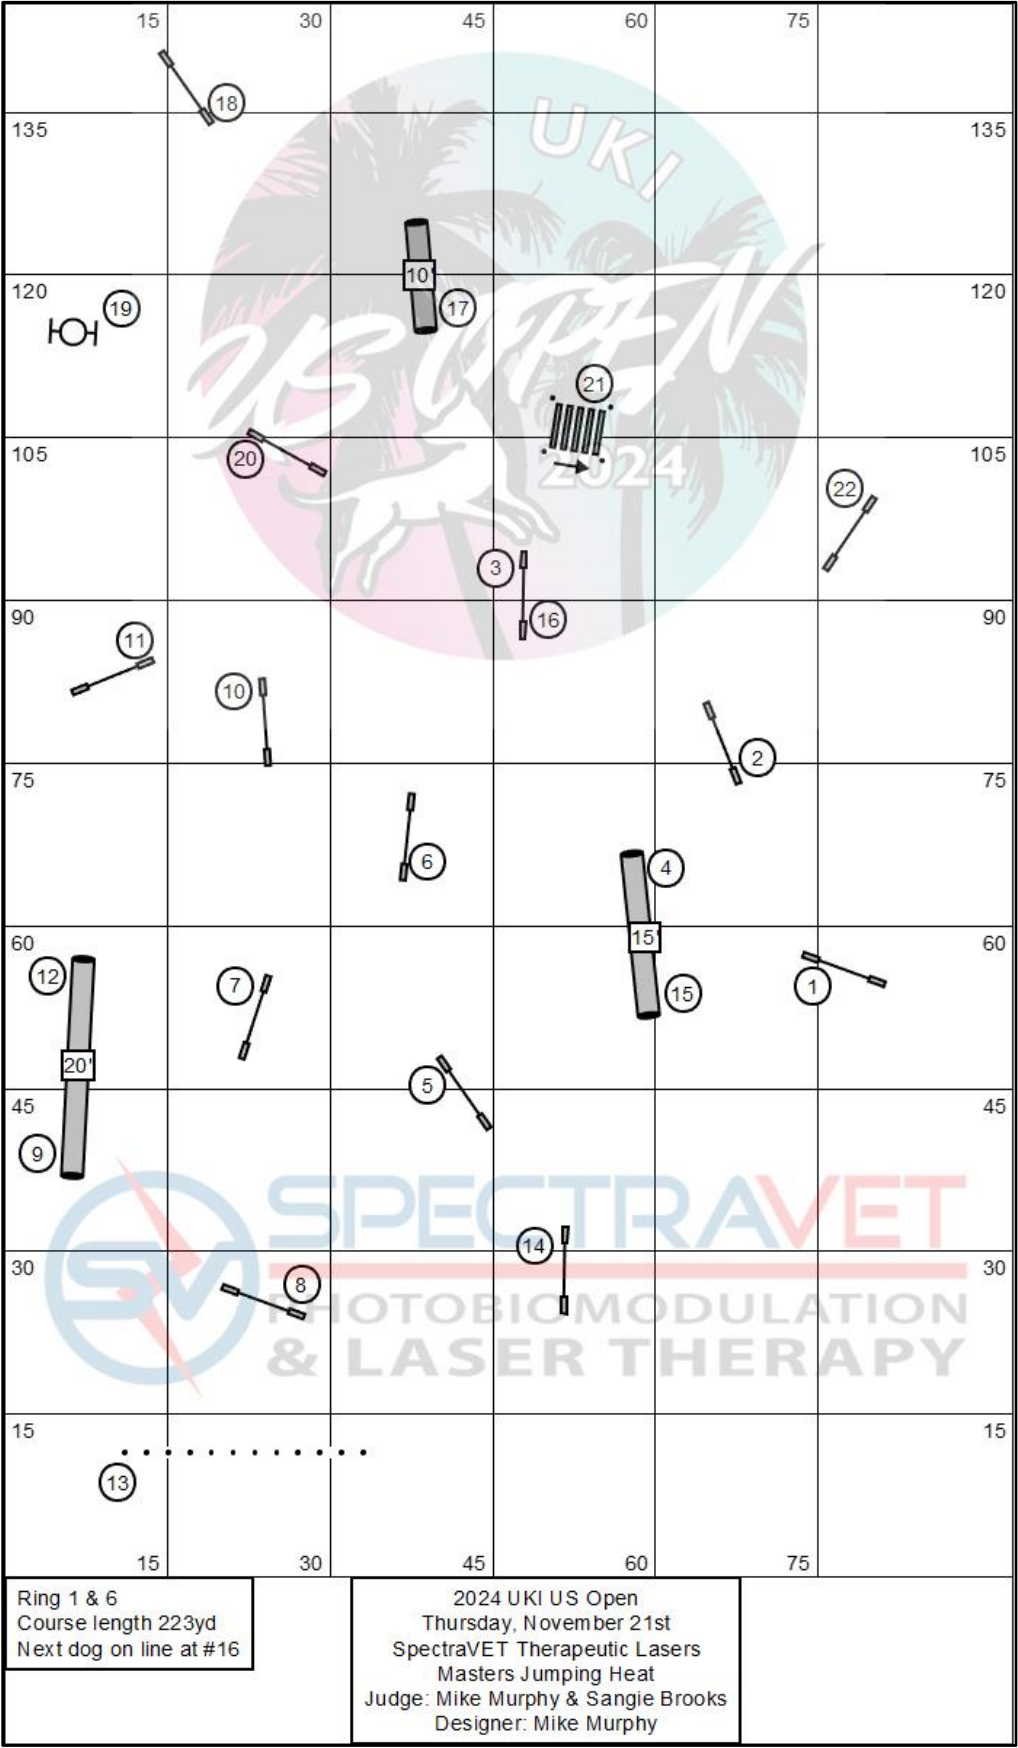

# UKI US Open Thursday 21st November Courses

Course Maps are a general layout and maybe subject to changes.