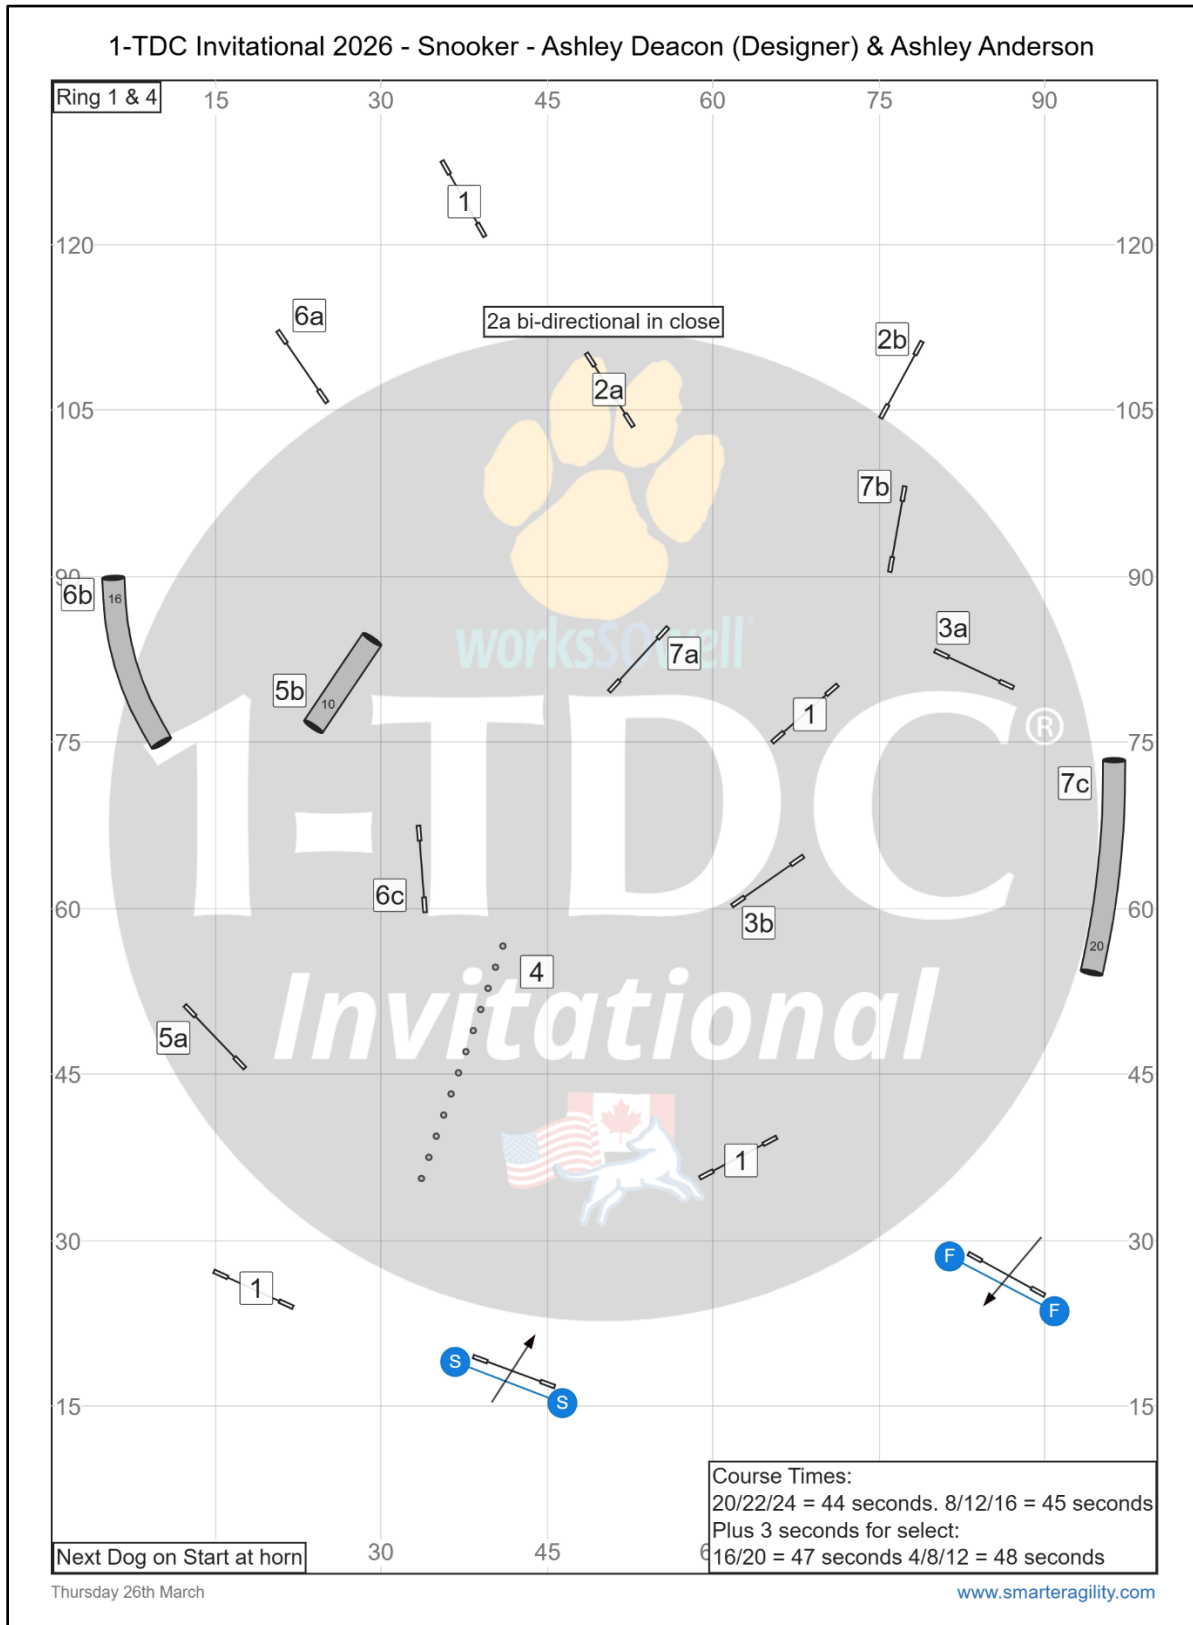

The UKI 1-TDC Invitational

Thursday March 26th 2026 Courses

Course Maps are a general layout and maybe subject to changes.

The UKI 1-TDC Invitational

Thursday March 26th 2026 Courses

Course Maps are a general layout and maybe subject to changes.

The UKI 1-TDC Invitational

Thursday March 26th 2026 Courses

Course Maps are a general layout and maybe subject to changes.