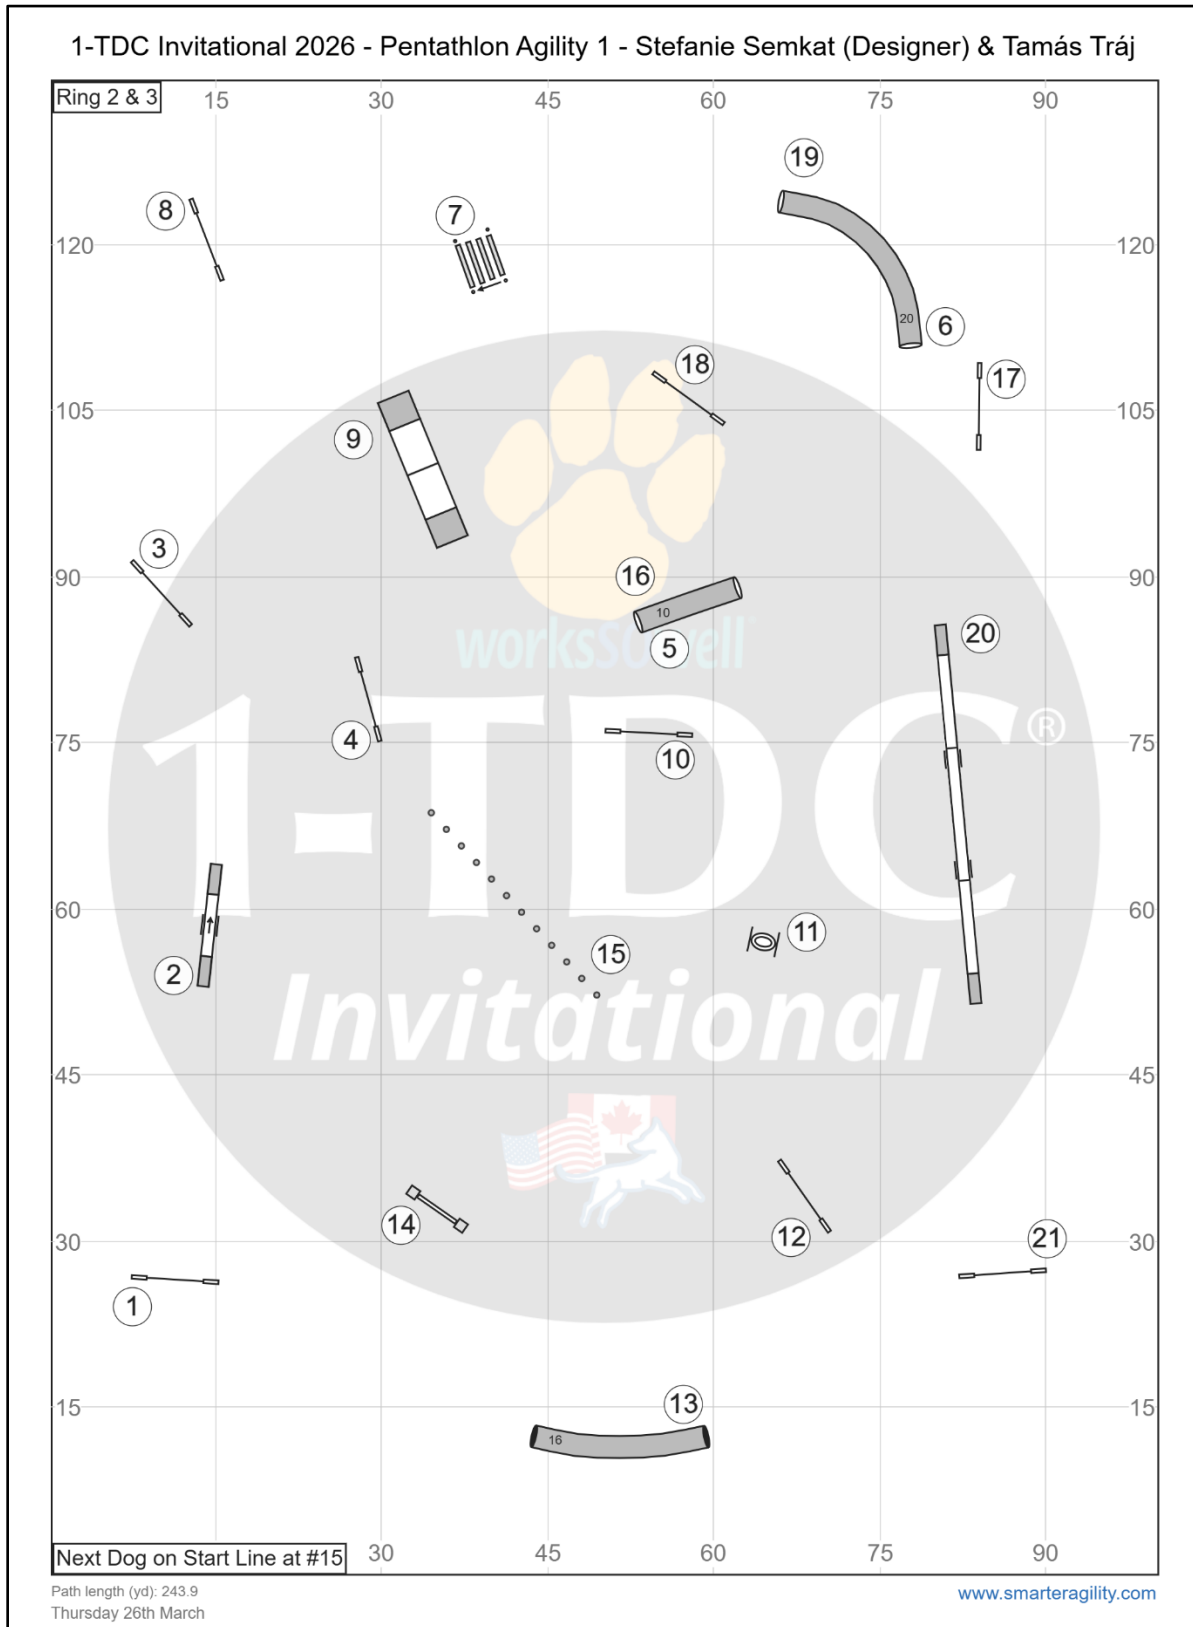

The UKI 1-TDC Invitational

Thursday March 26th 2026 Courses

Course Maps are a general layout and maybe subject to changes.

The UKI 1-TDC Invitational

Thursday March 26th 2026 Courses

Course Maps are a general layout and maybe subject to changes.

The UKI 1-TDC Invitational

Thursday March 26th 2026 Courses

Course Maps are a general layout and maybe subject to changes.