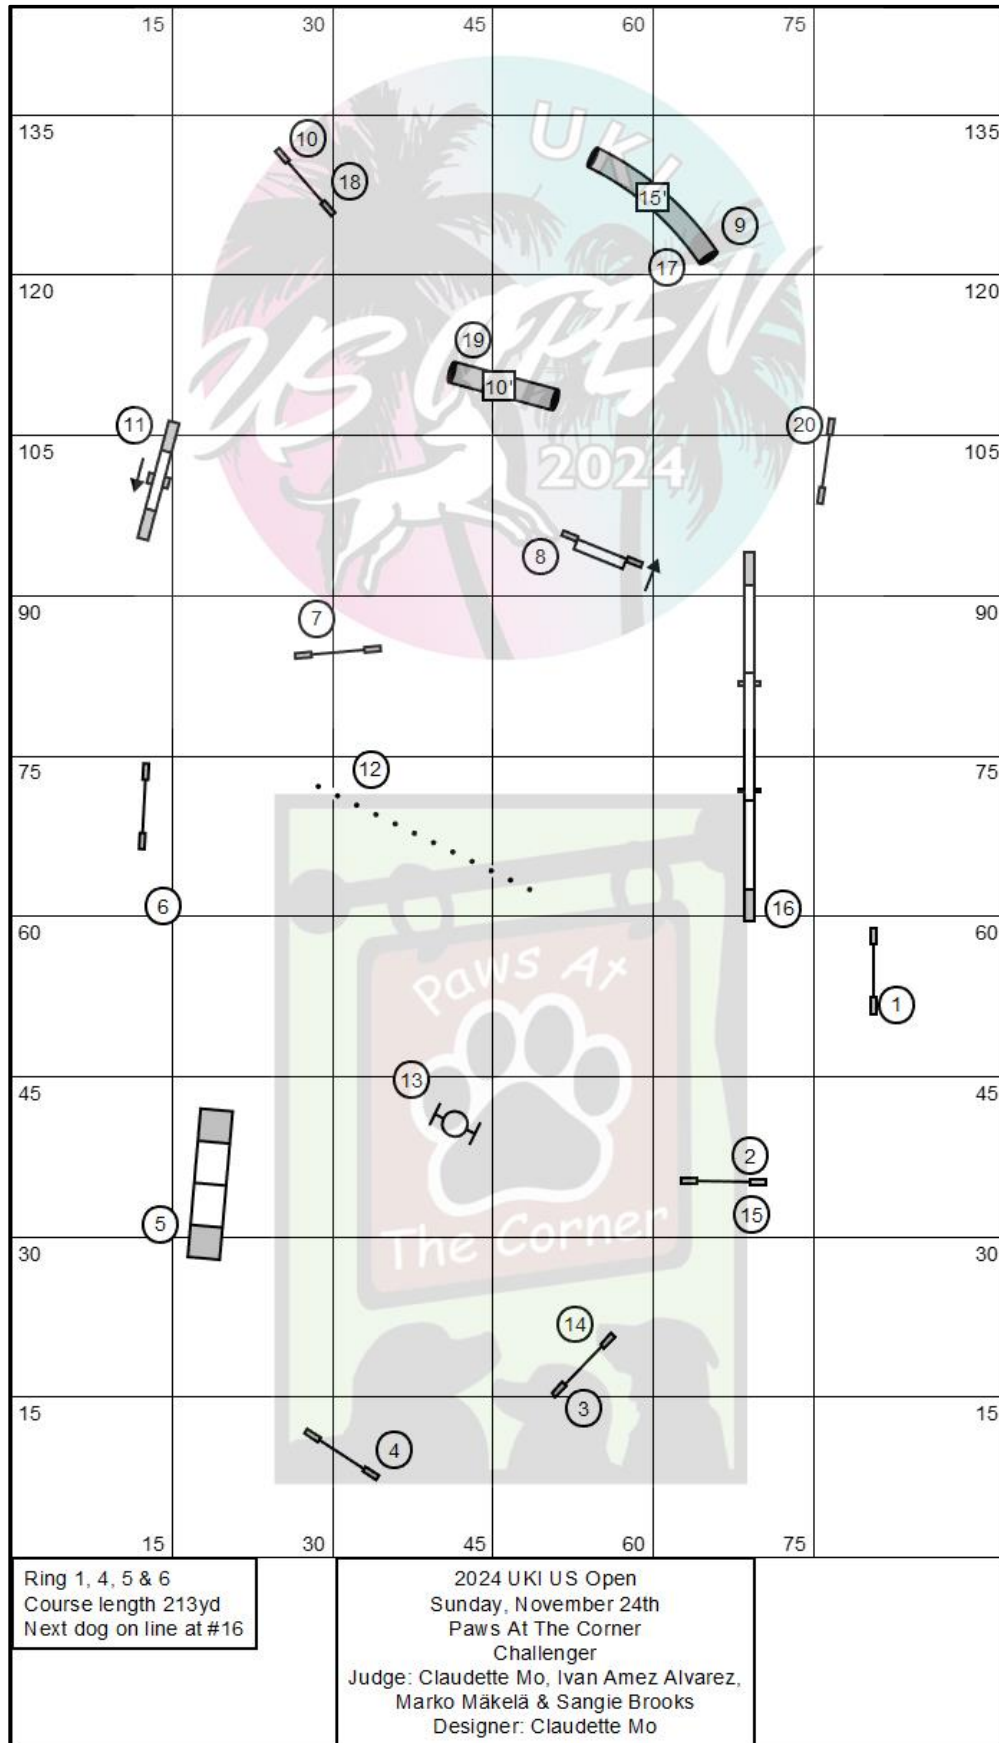

# UKI US Open Sunday 24th November Courses

Course Maps are a general layout and maybe subject to changes.