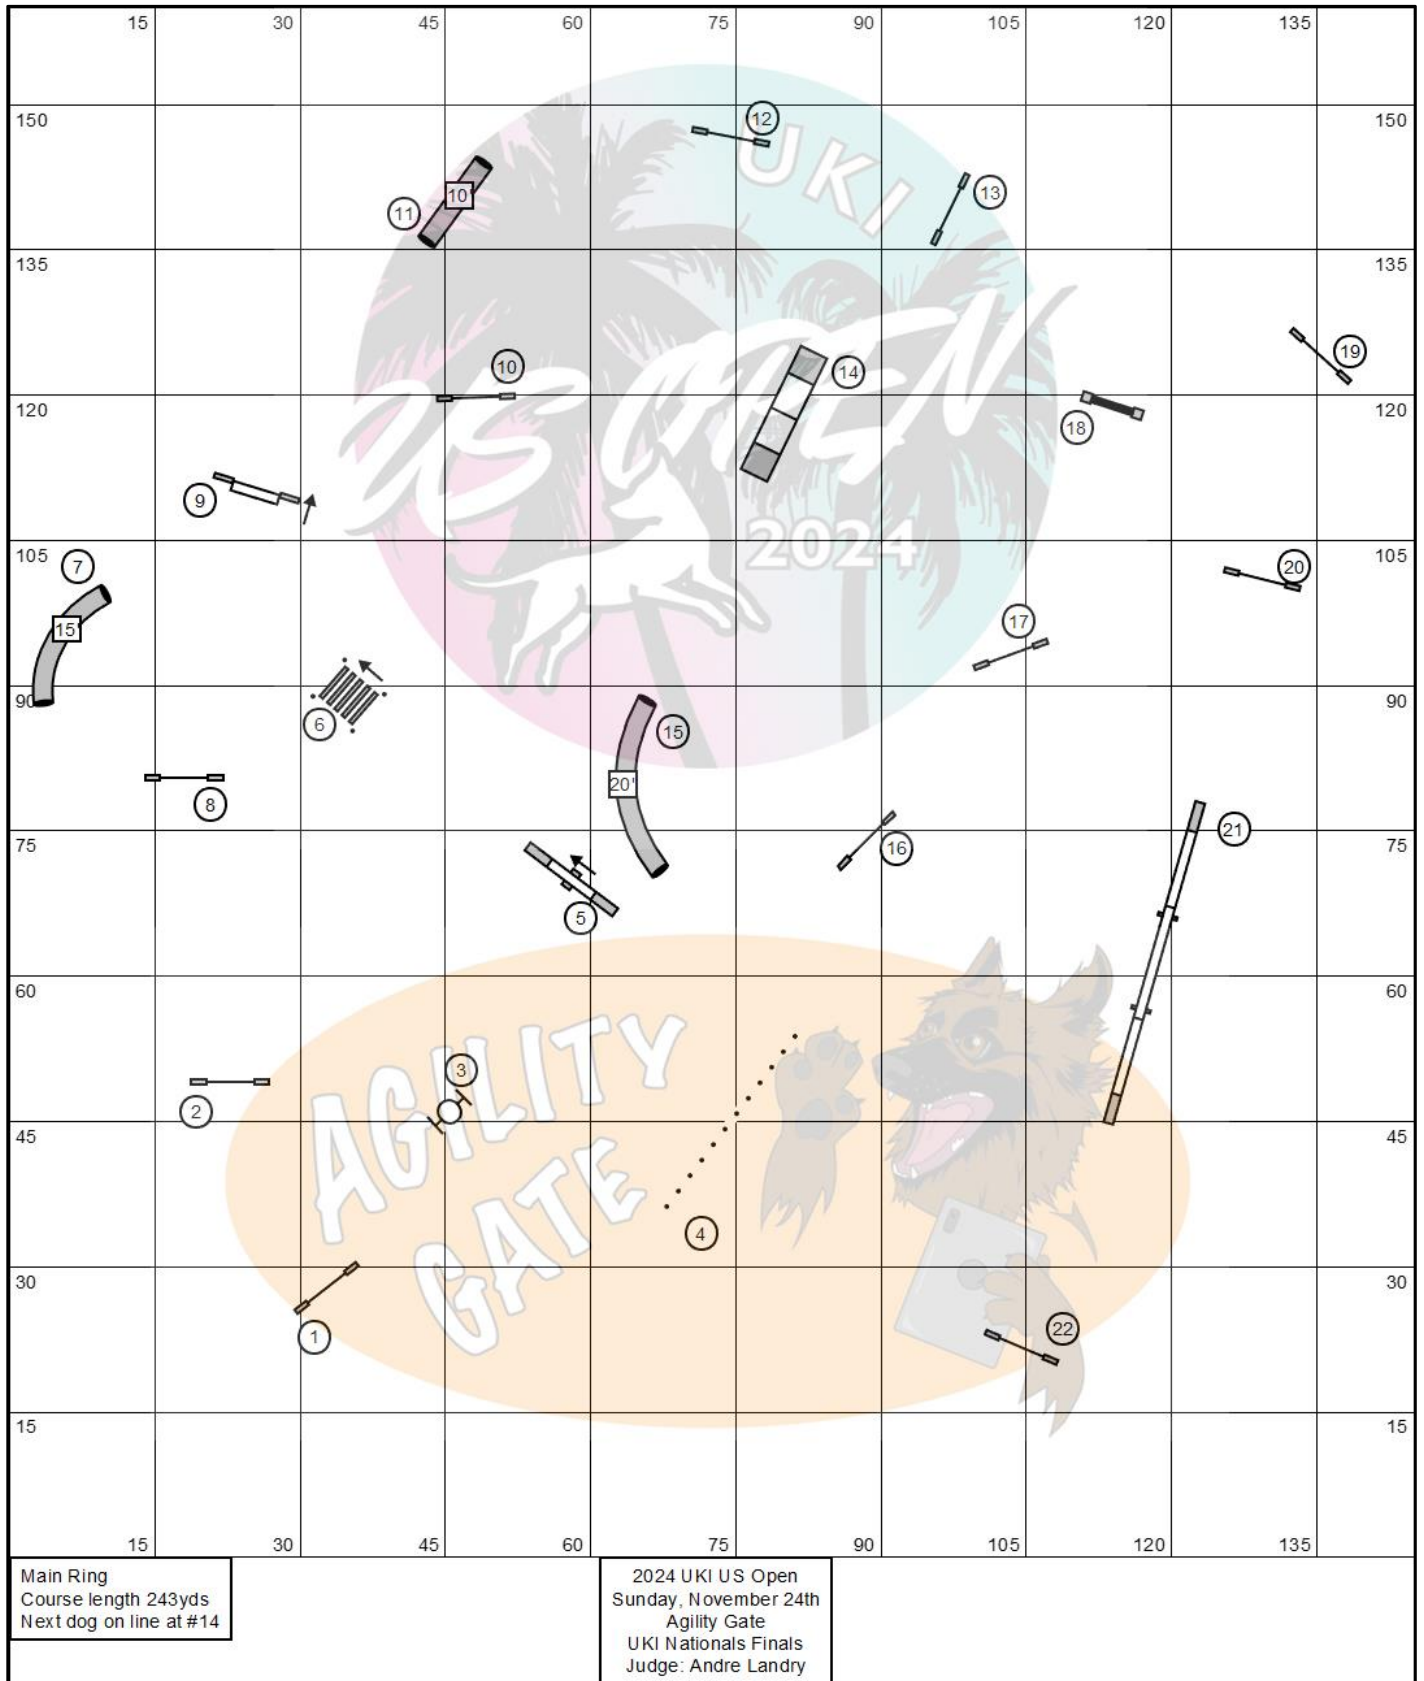

# UKI US Open Sunday 24th November Courses

Course Maps are a general layout and maybe subject to changes.