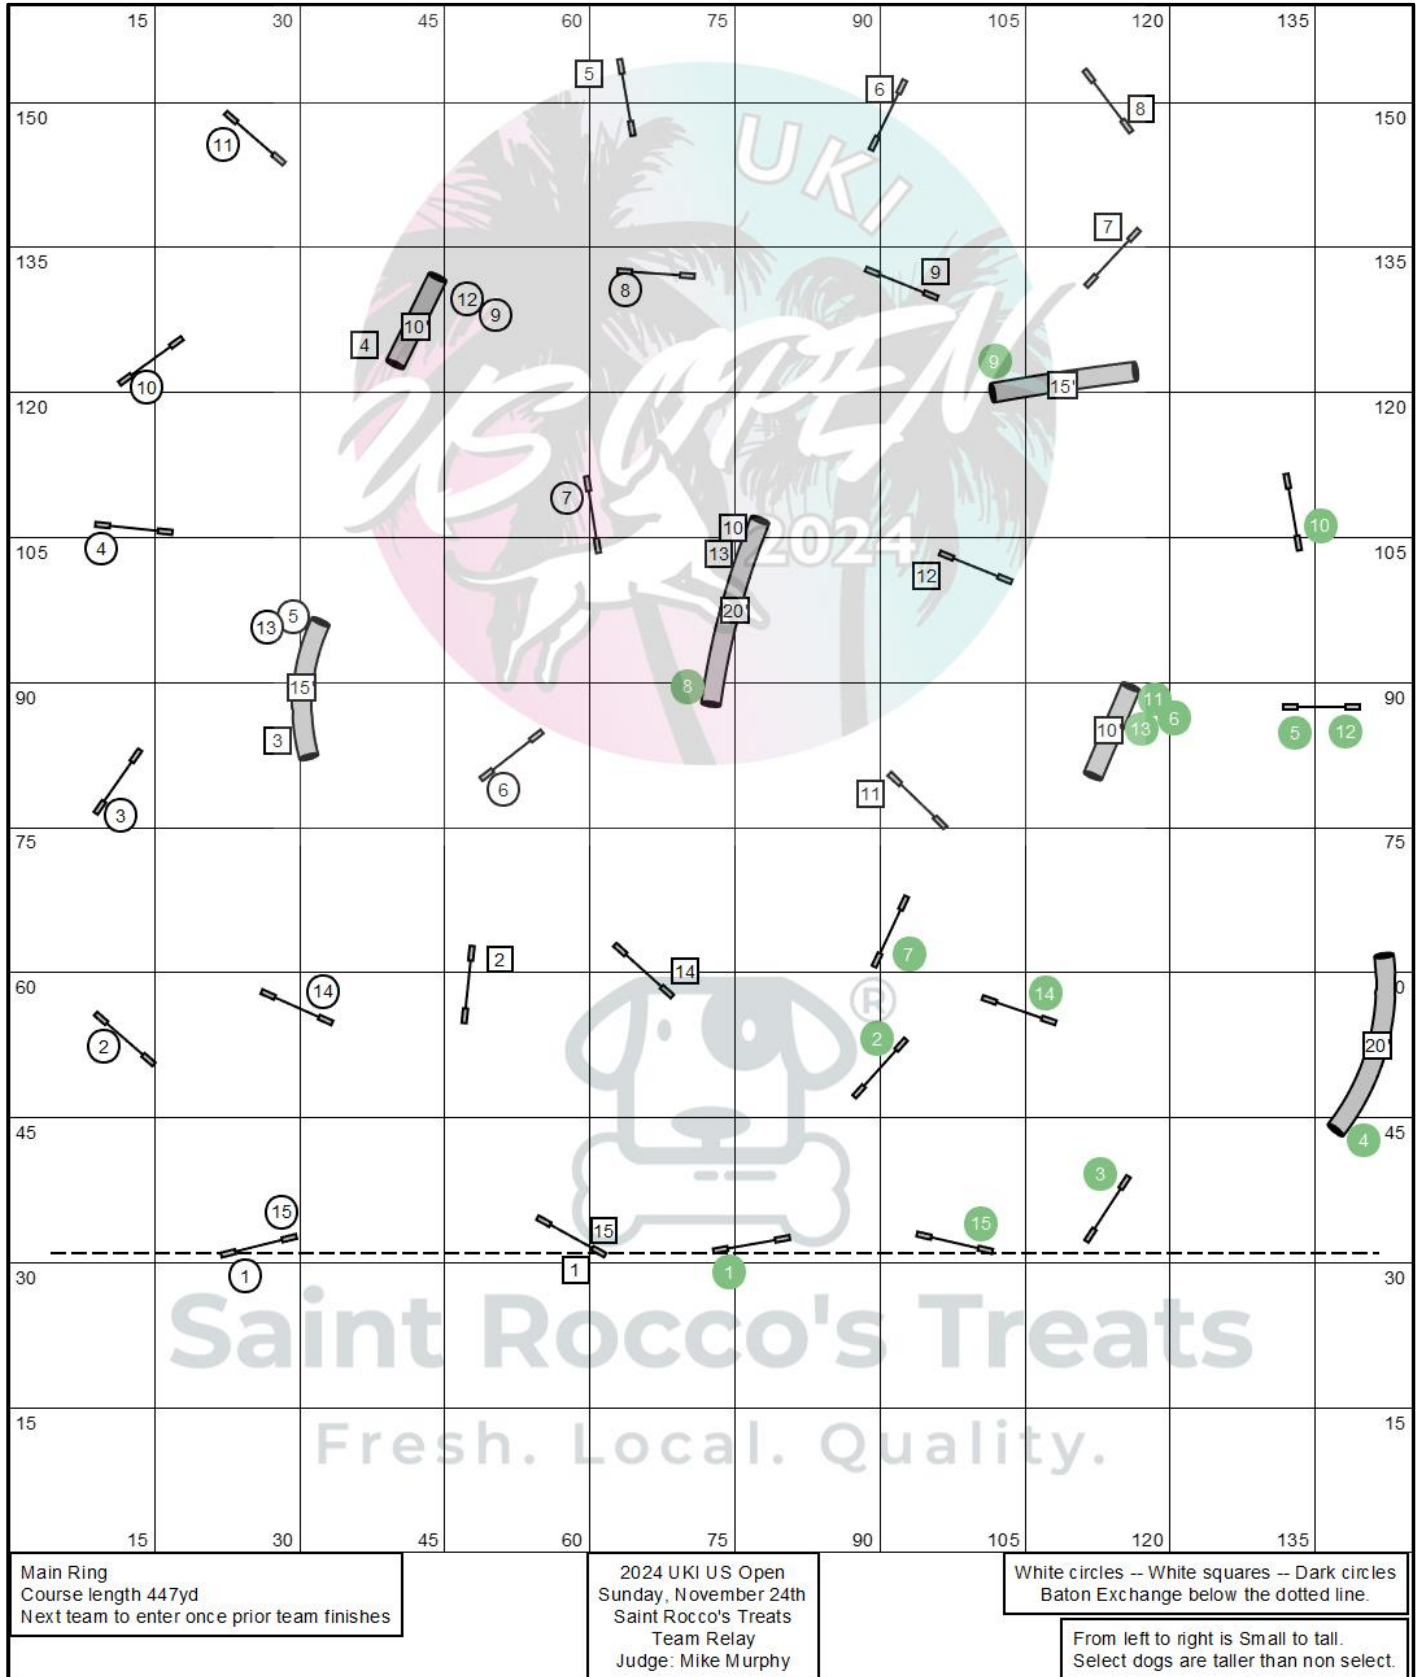

# UKI US Open Sunday 24th November Courses

Course Maps are a general layout and maybe subject to changes.