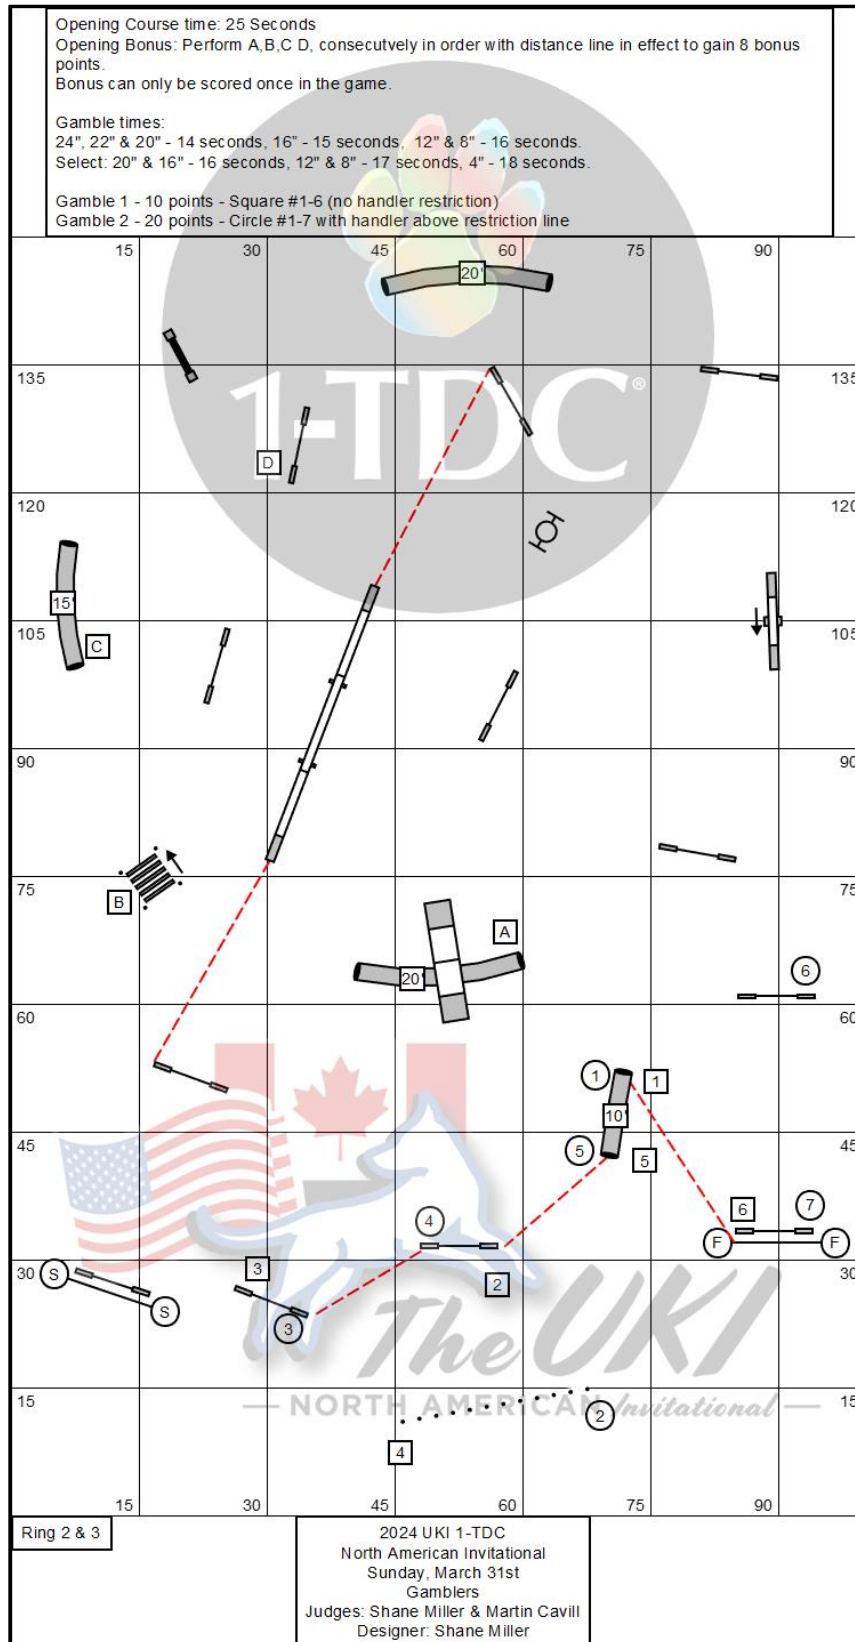

The 1-TDC UKI North American Invitational

Sunday March 31st 2024 Courses

Course Maps are a general layout and maybe subject to changes.

The 1-TDC UKI North American Invitational

Sunday March 31st 2024 Courses

Course Maps are a general layout and maybe subject to changes.

The 1-TDC UKI North American Invitational

Sunday March 31st 2024 Courses

Course Maps are a general layout and maybe subject to changes.