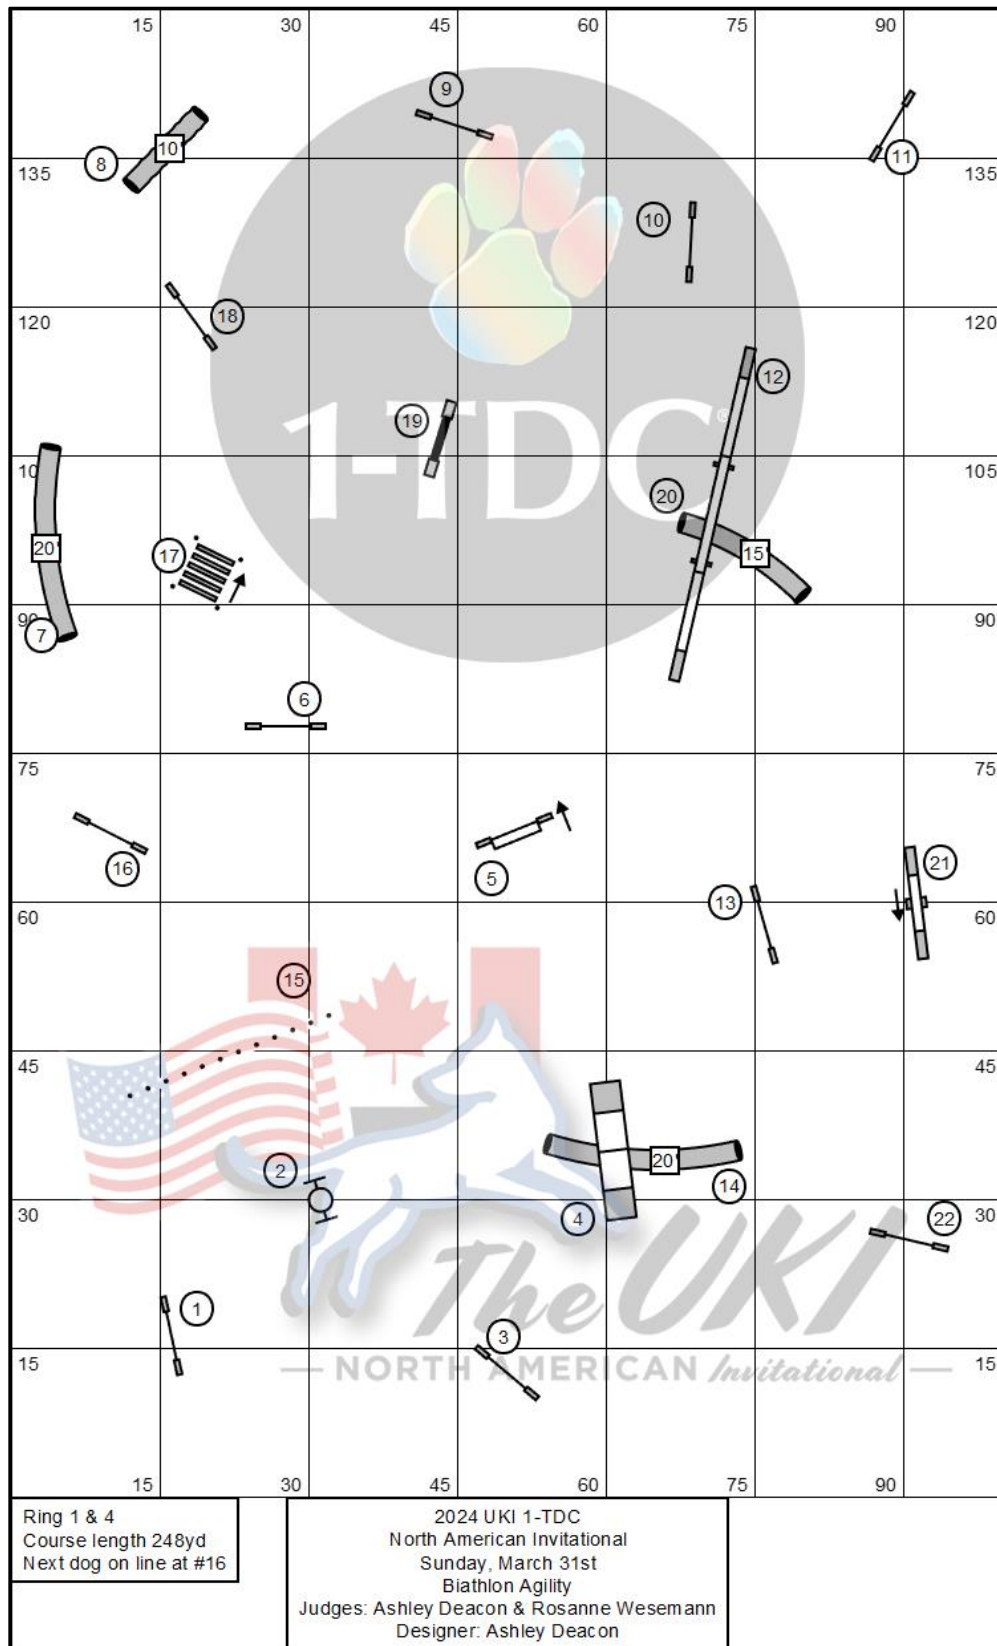

The 1-TDC UKI North American Invitational

Sunday March 31st 2024 Courses

Course Maps are a general layout and maybe subject to changes.

The 1-TDC UKI North American Invitational

Sunday March 31st 2024 Courses

Course Maps are a general layout and maybe subject to changes.

The 1-TDC UKI North American Invitational

Sunday March 31st 2024 Courses

Course Maps are a general layout and maybe subject to changes.