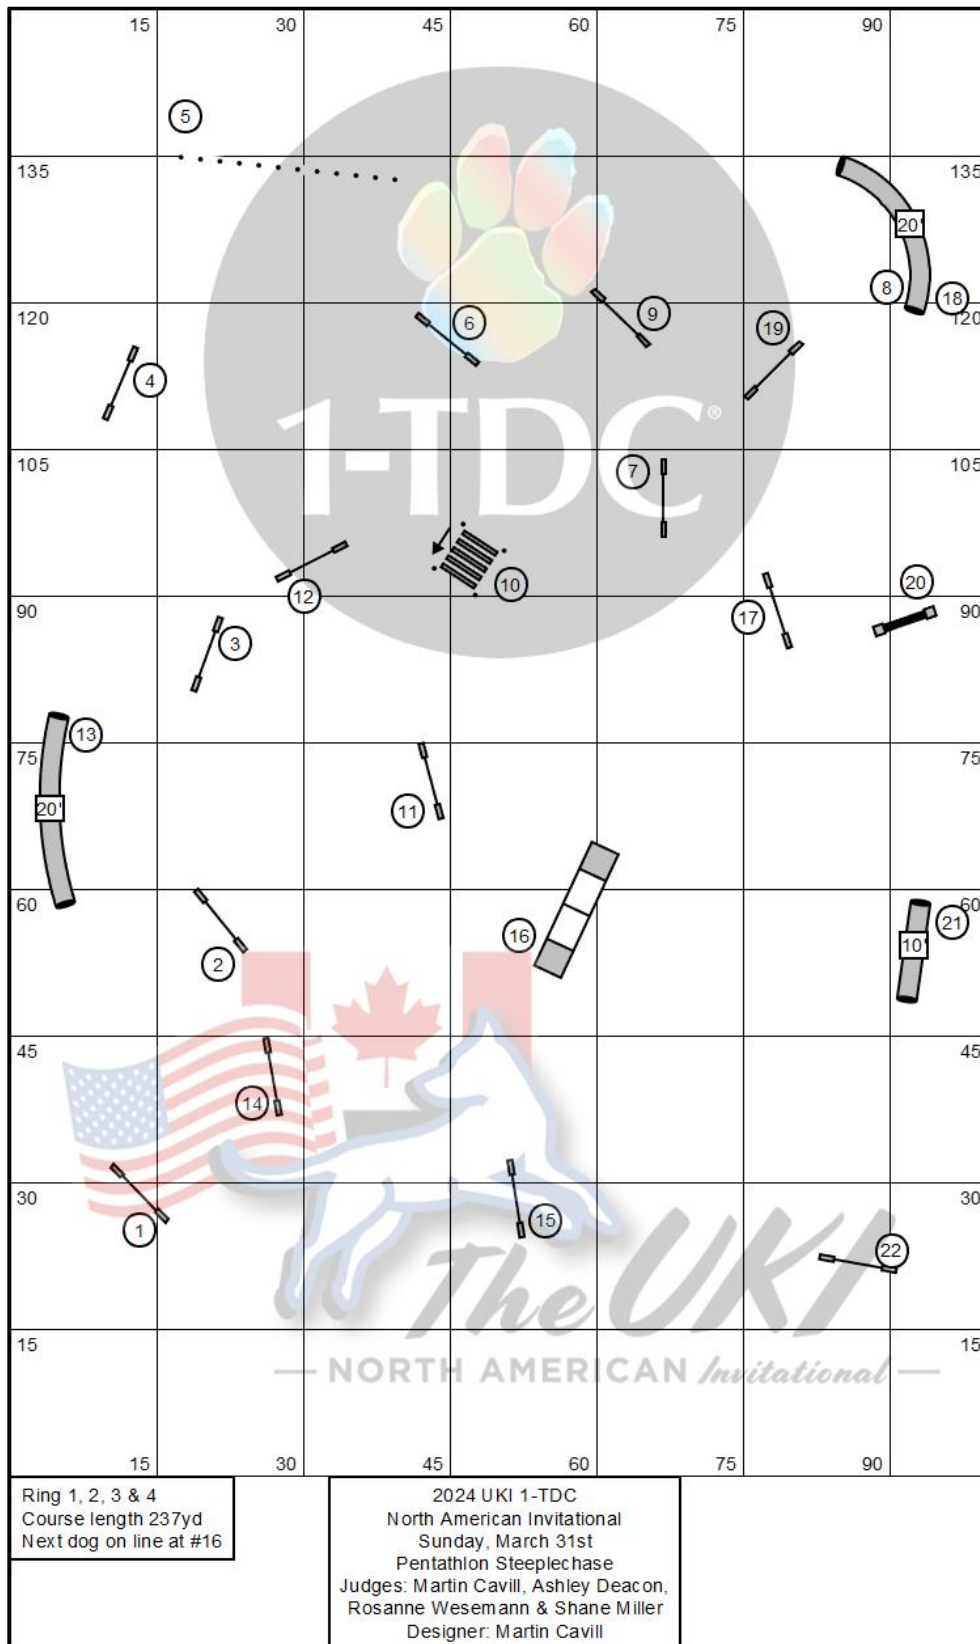

The 1-TDC UKI North American Invitational

Sunday March 31st 2024 Courses

Course Maps are a general layout and maybe subject to changes.

The 1-TDC UKI North American Invitational

Sunday March 31st 2024 Courses

Course Maps are a general layout and maybe subject to changes.

The 1-TDC UKI North American Invitational

Sunday March 31st 2024 Courses

Course Maps are a general layout and maybe subject to changes.