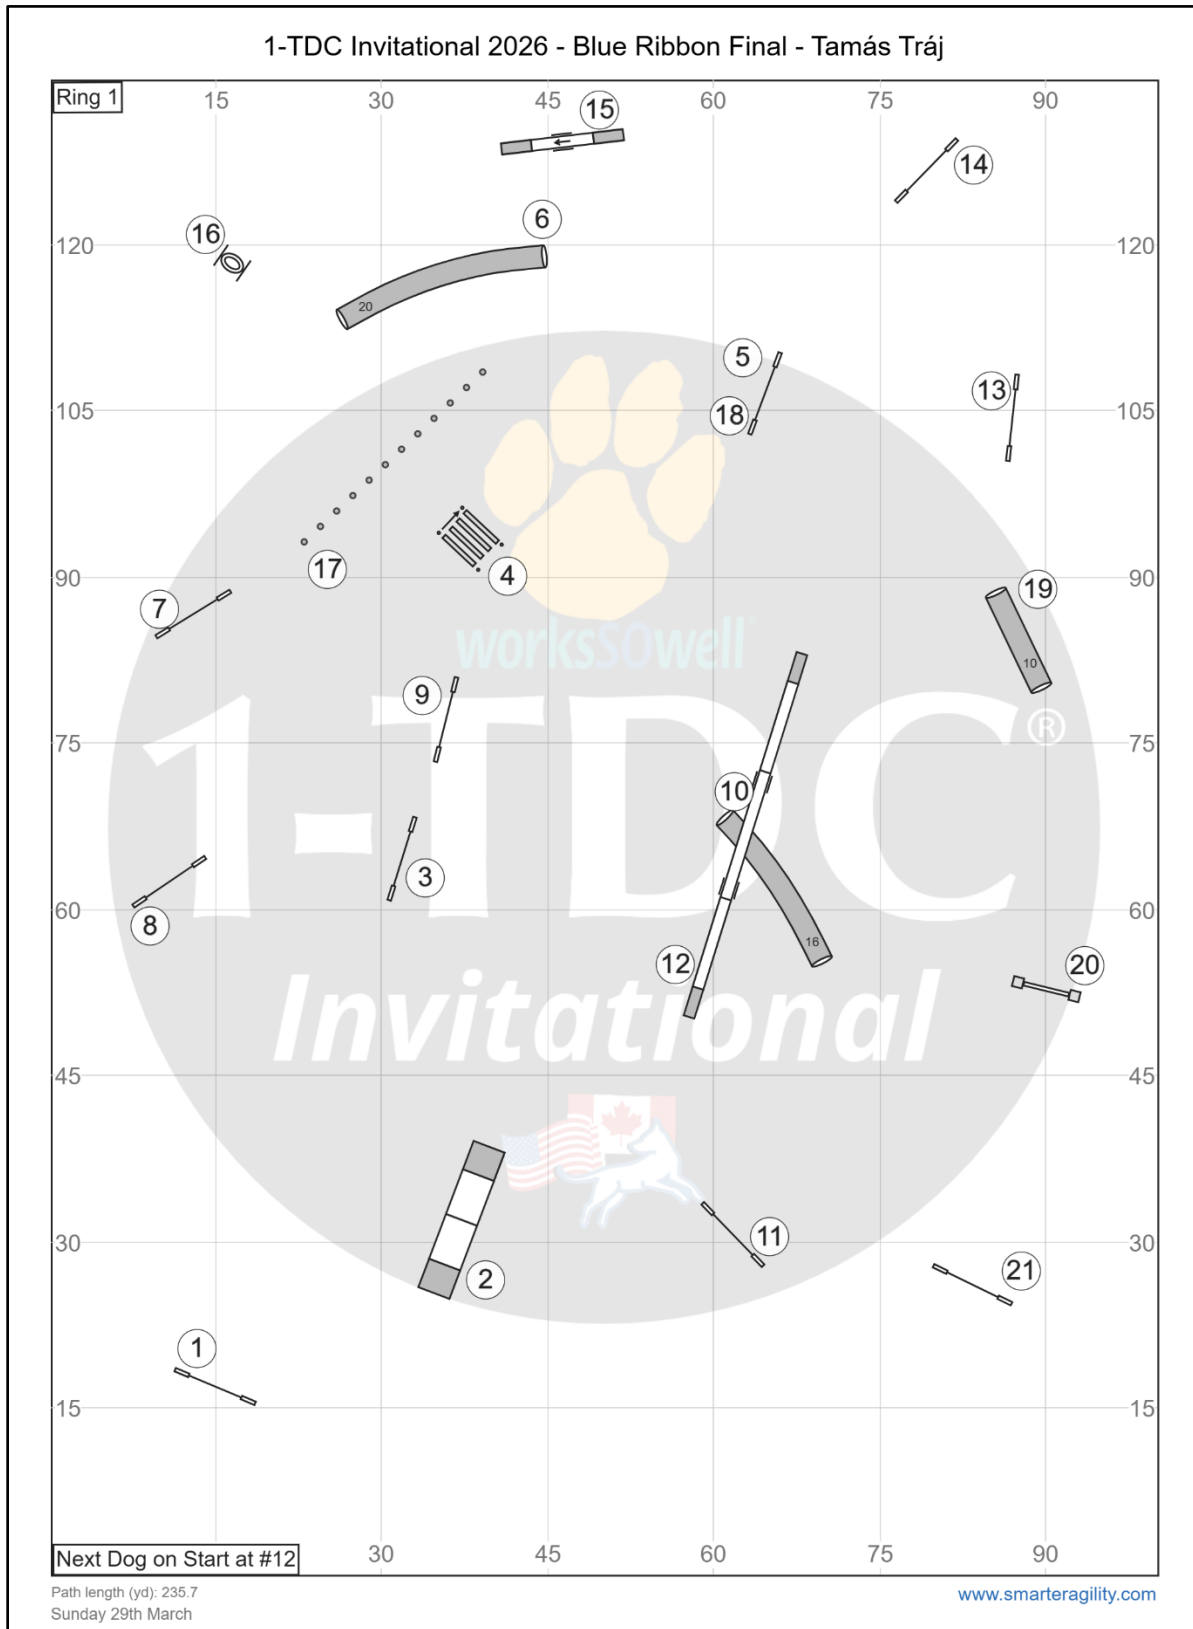

The UKI 1-TDC Invitational

Sunday March 29th 2026 Courses

Course Maps are a general layout and maybe subject to changes.

The UKI 1-TDC Invitational

Sunday March 29th 2026 Courses

Course Maps are a general layout and maybe subject to changes.