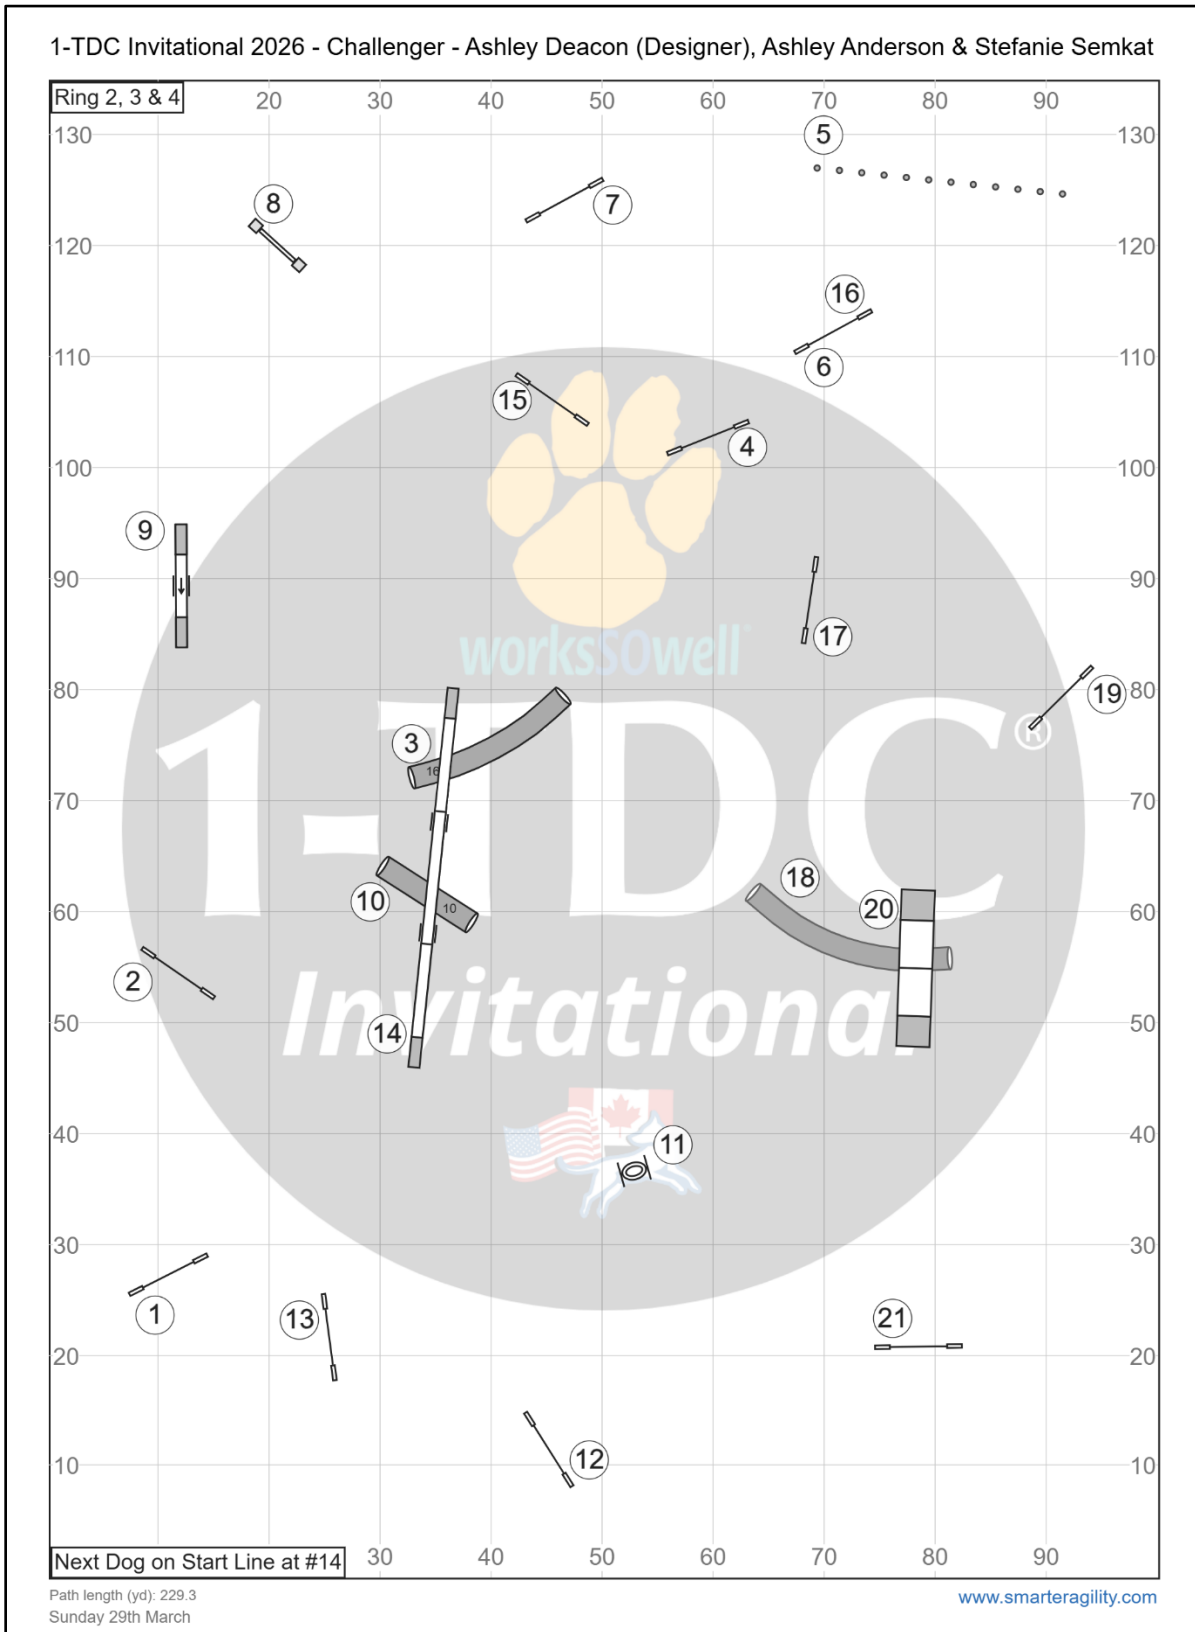

The UKI 1-TDC Invitational

Sunday March 29th 2026 Courses

Course Maps are a general layout and maybe subject to changes.

The UKI 1-TDC Invitational

Sunday March 29th 2026 Courses

Course Maps are a general layout and maybe subject to changes.