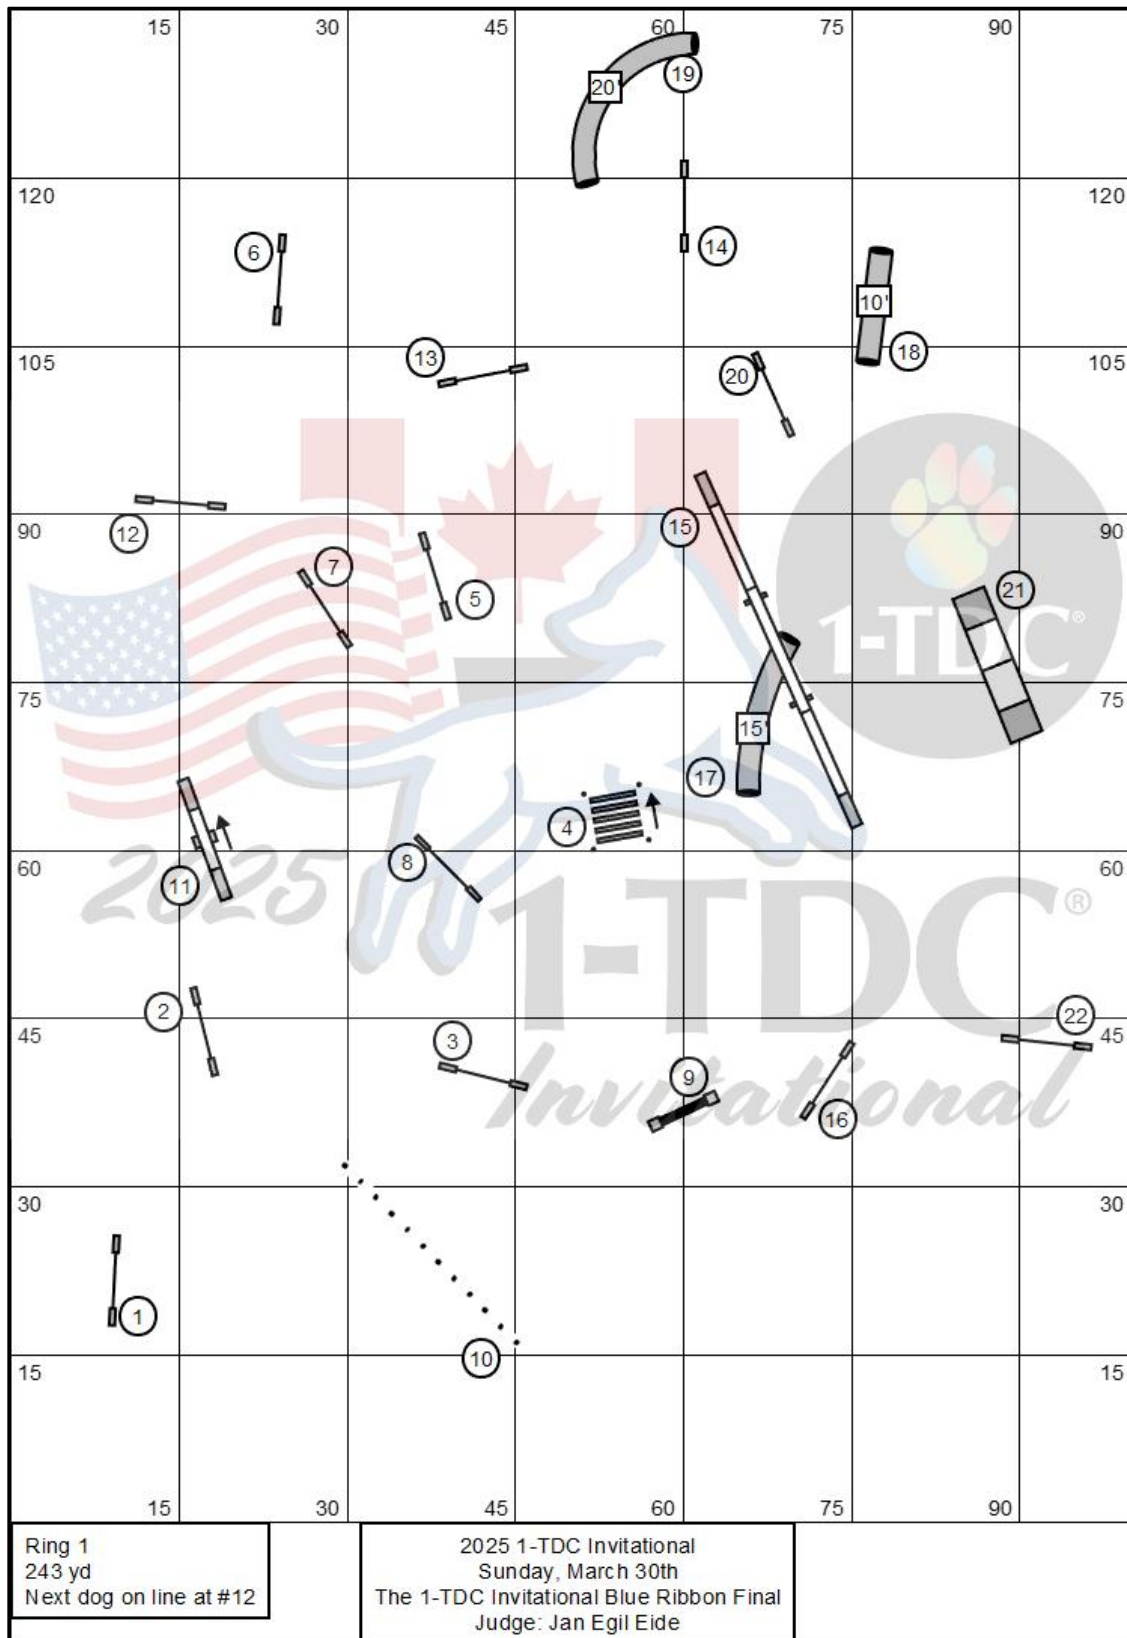

The UKI 1-TDC Invitational

Sunday March 30th 2025 Courses

Course Maps are a general layout and maybe subject to changes.

The UKI 1-TDC Invitational

Sunday March 30th 2025 Courses

Course Maps are a general layout and maybe subject to changes.