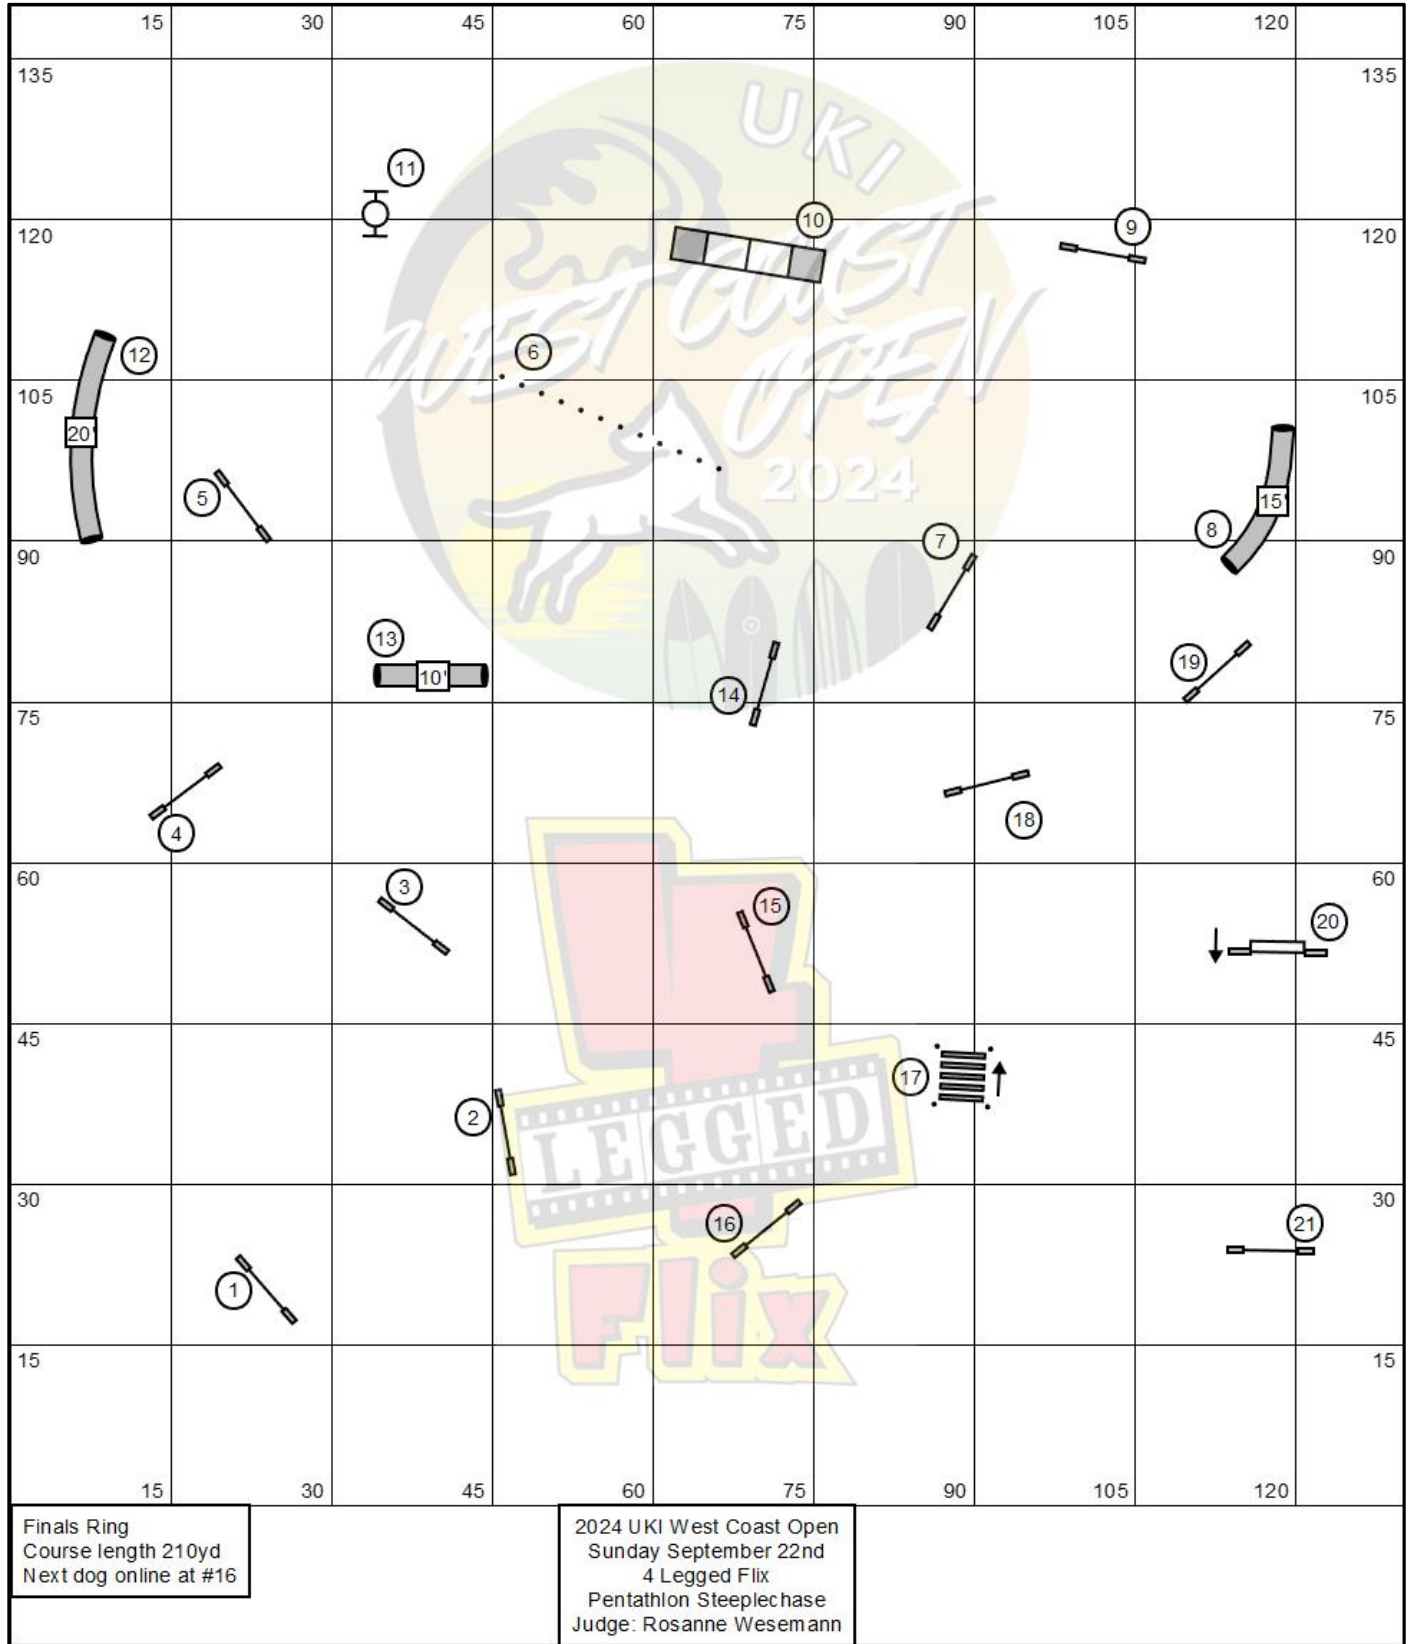

UKI West Coast Open Sunday 22nd September Courses

Course Maps are a general layout and maybe subject to changes.

UKI West Coast Open Sunday 22nd September Courses

Course Maps are a general layout and maybe subject to changes.

UKI West Coast Open Sunday 22nd September Courses

Course Maps are a general layout and maybe subject to changes.