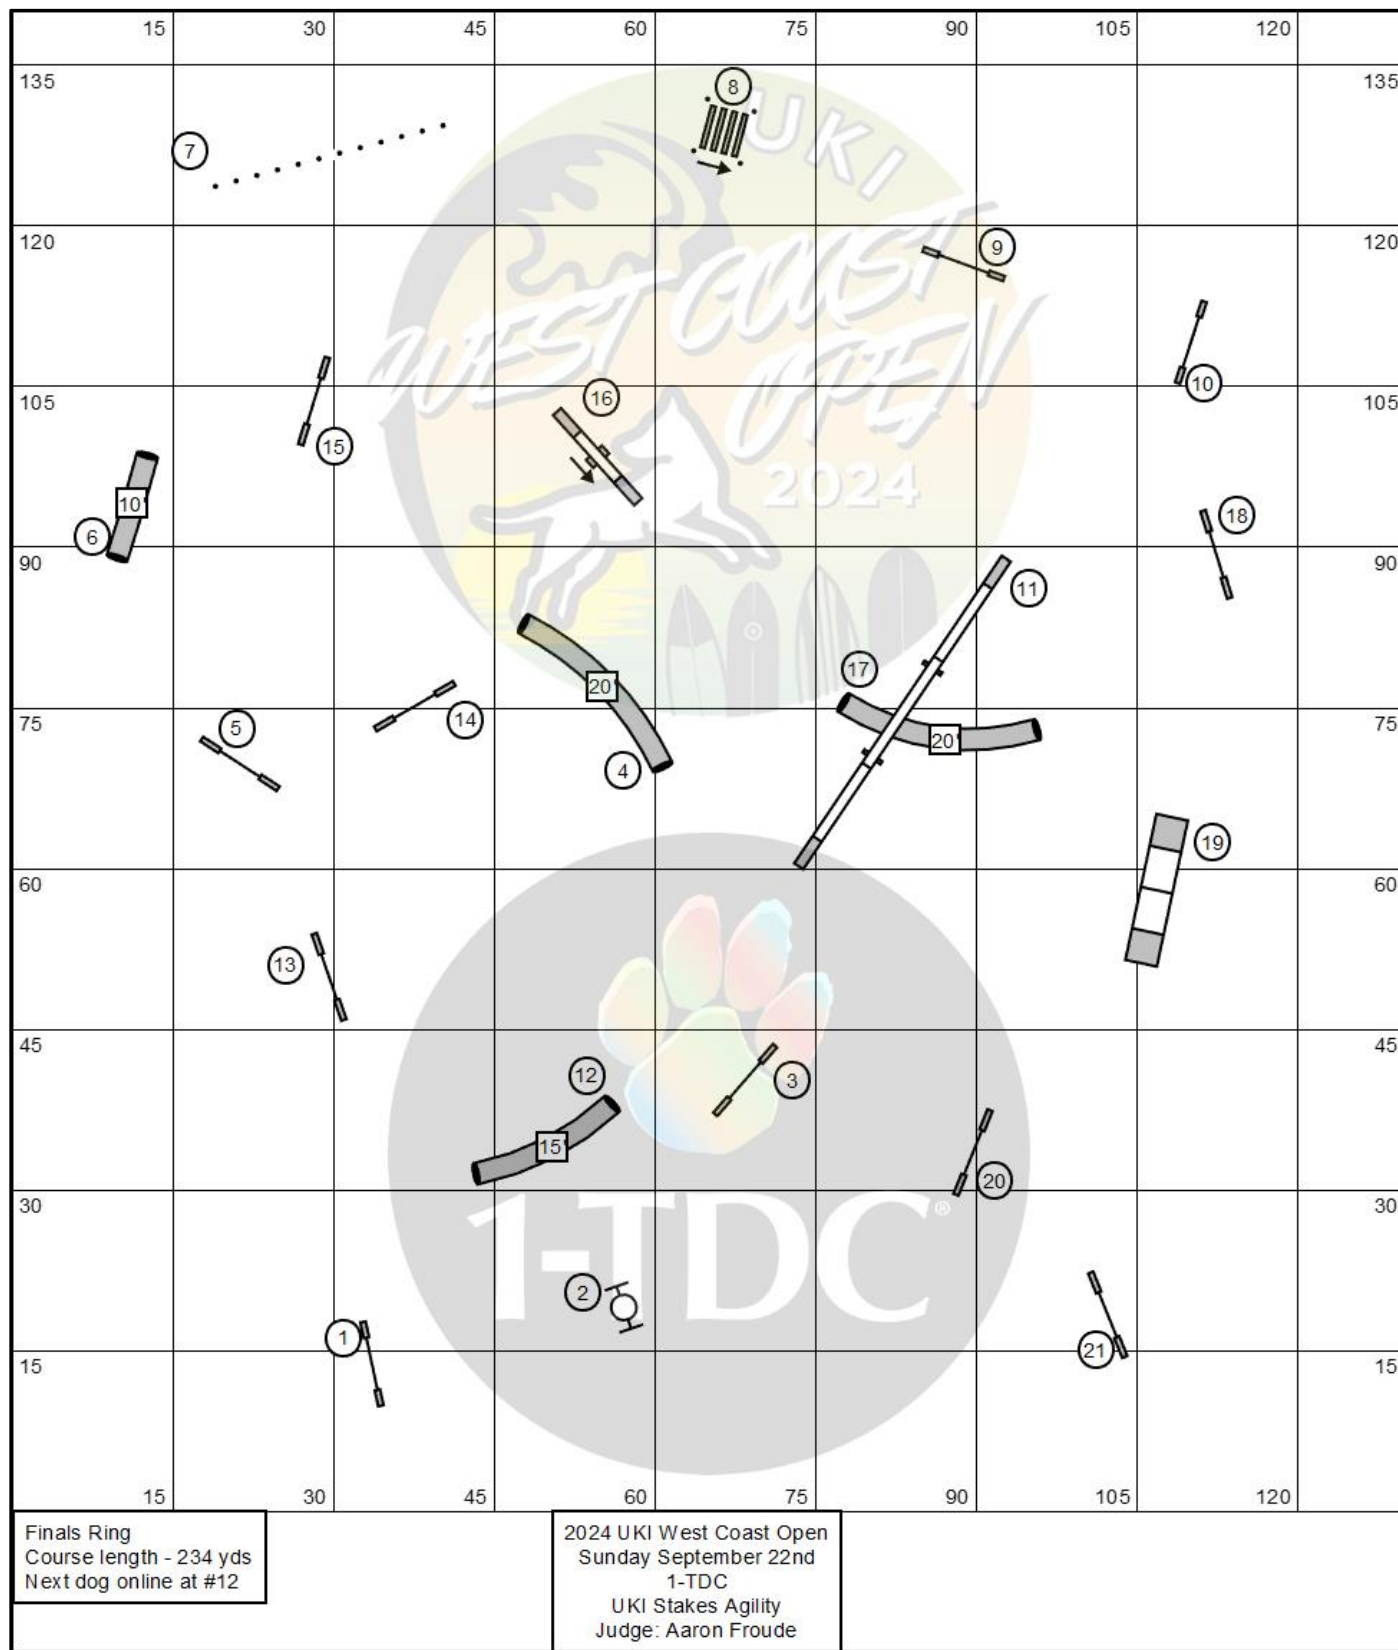

UKI West Coast Open Sunday 22nd September Courses

Course Maps are a general layout and maybe subject to changes.

UKI West Coast Open Sunday 22nd September Courses

Course Maps are a general layout and maybe subject to changes.

UKI West Coast Open Sunday 22nd September Courses

Course Maps are a general layout and maybe subject to changes.