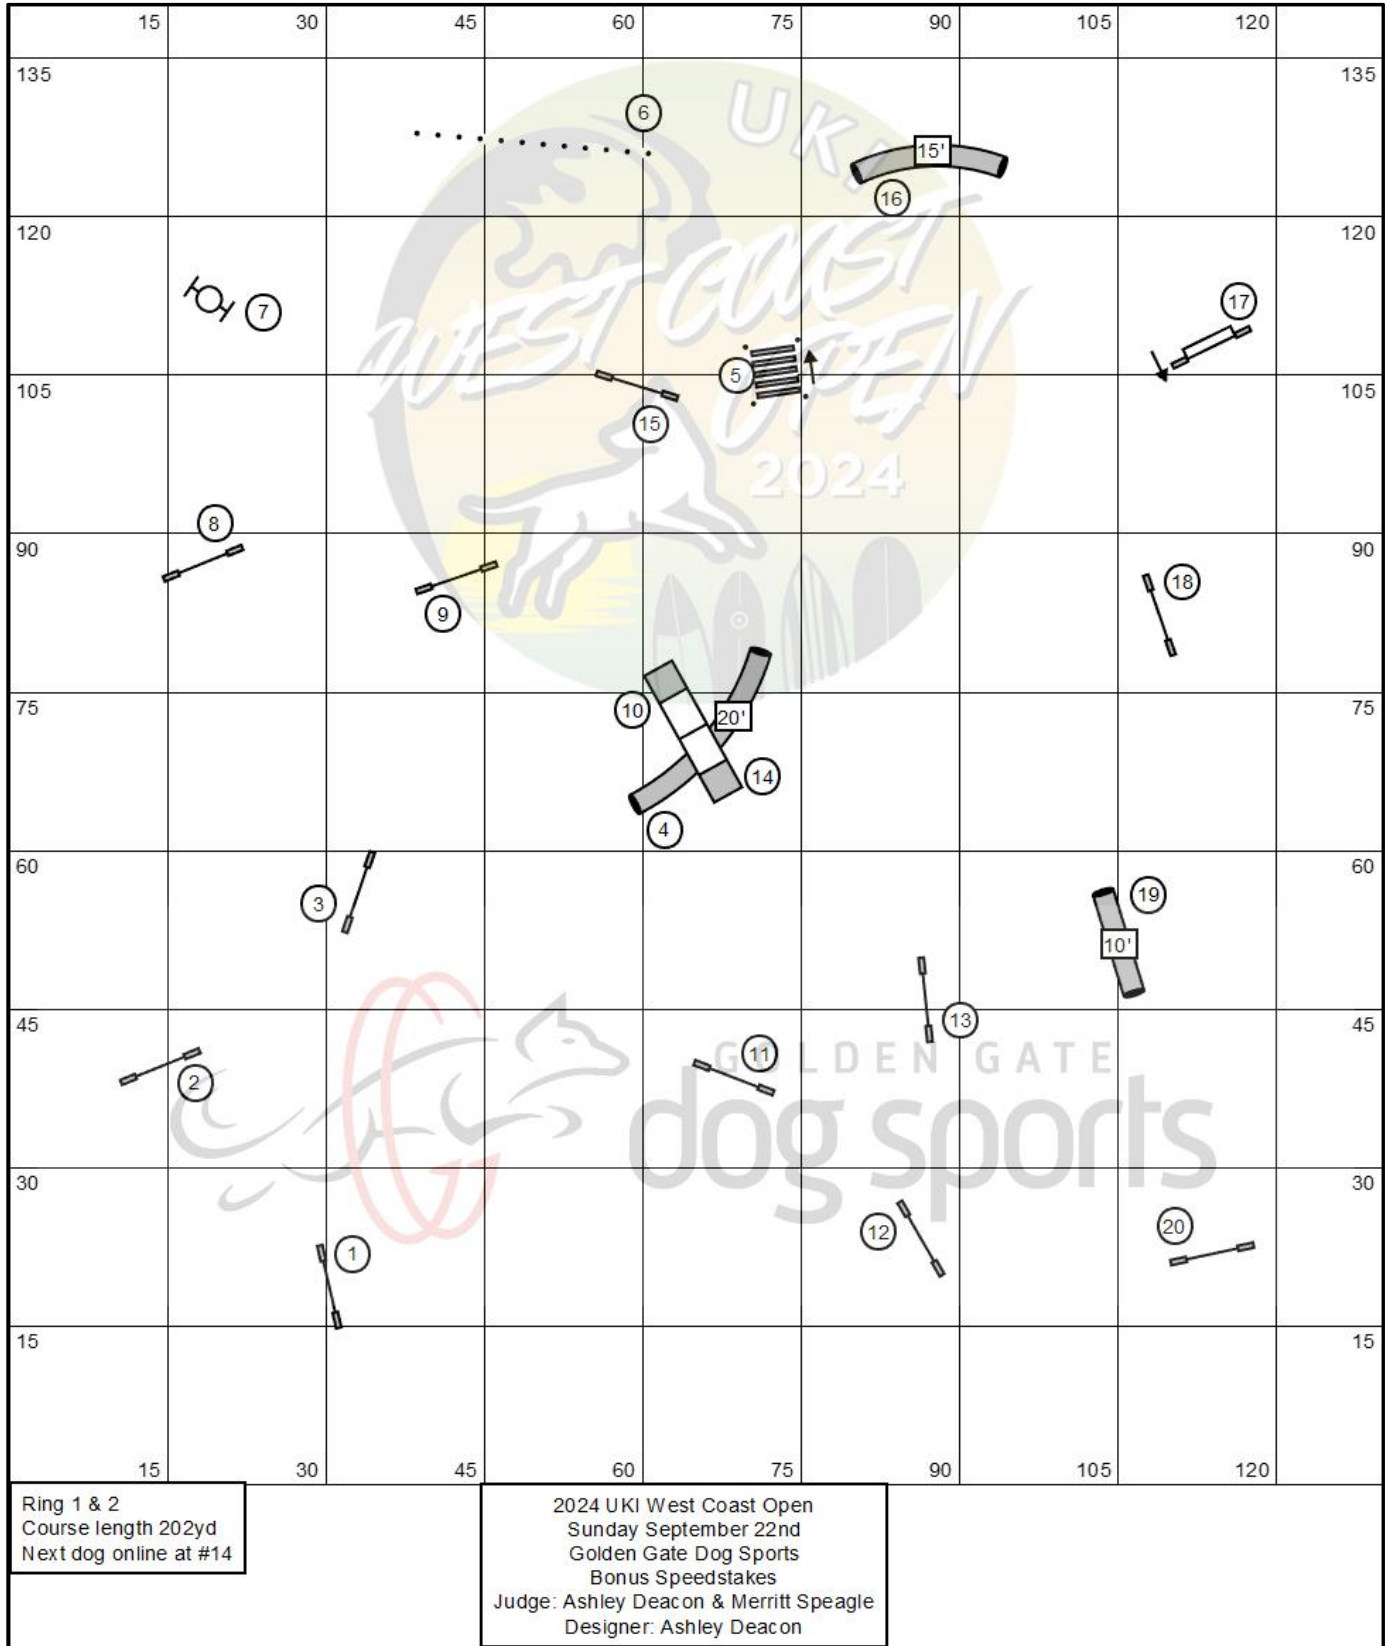

UKI West Coast Open Sunday 22nd September Courses

Course Maps are a general layout and maybe subject to changes.

UKI West Coast Open Sunday 22nd September Courses

Course Maps are a general layout and maybe subject to changes.

UKI West Coast Open Sunday 22nd September Courses

Course Maps are a general layout and maybe subject to changes.