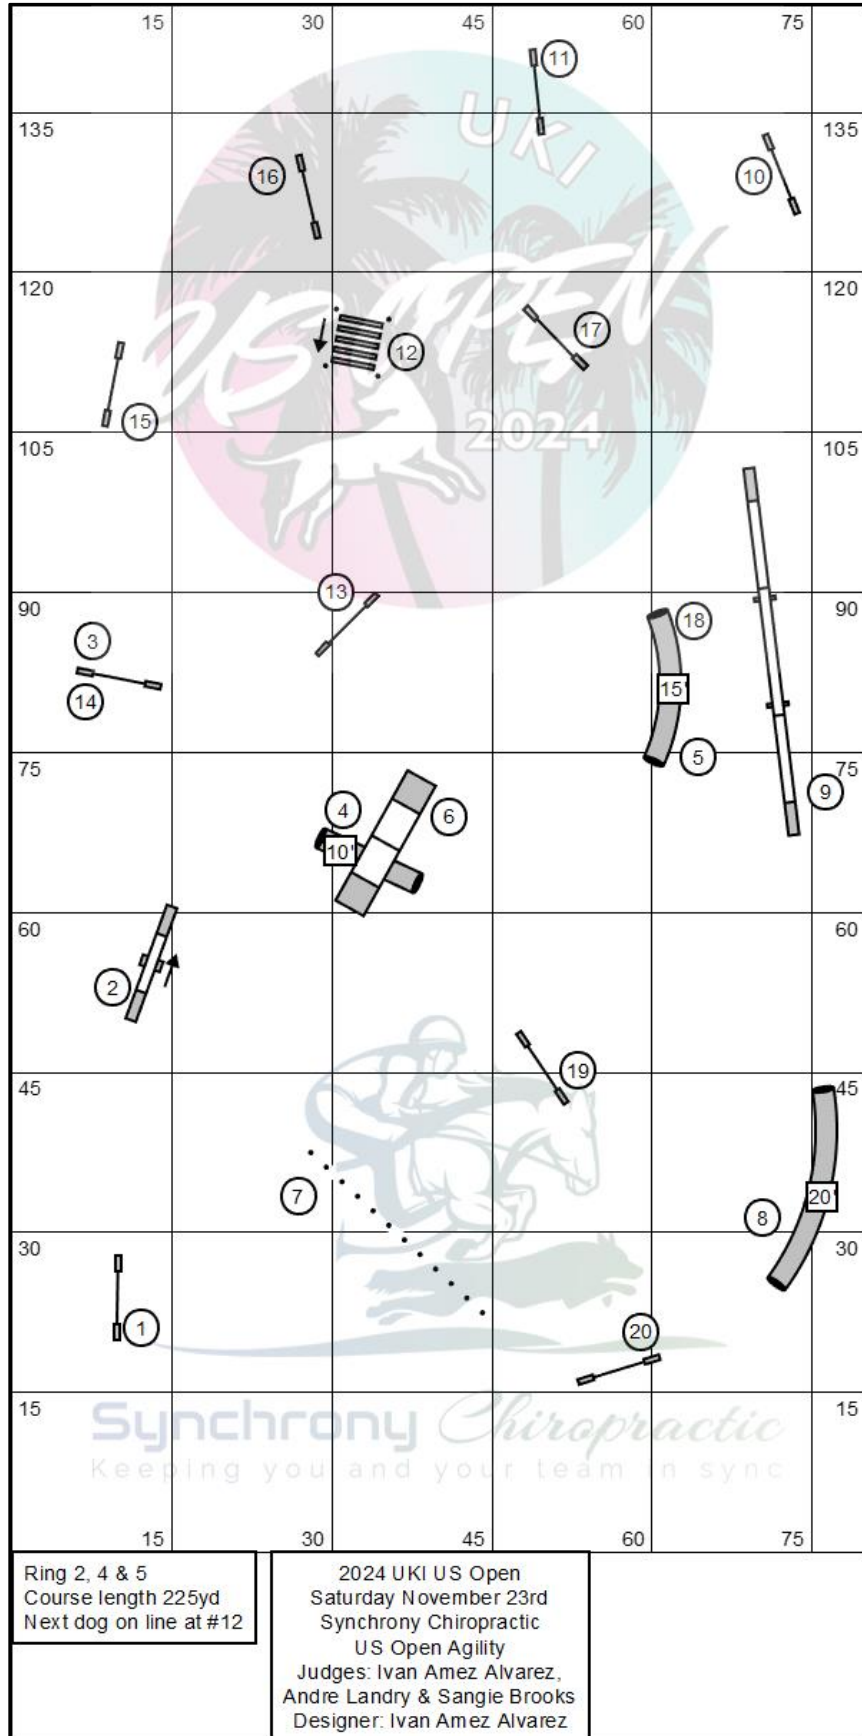

# UKI US Open Saturday 23rd November Courses

Course Maps are a general layout and maybe subject to changes.