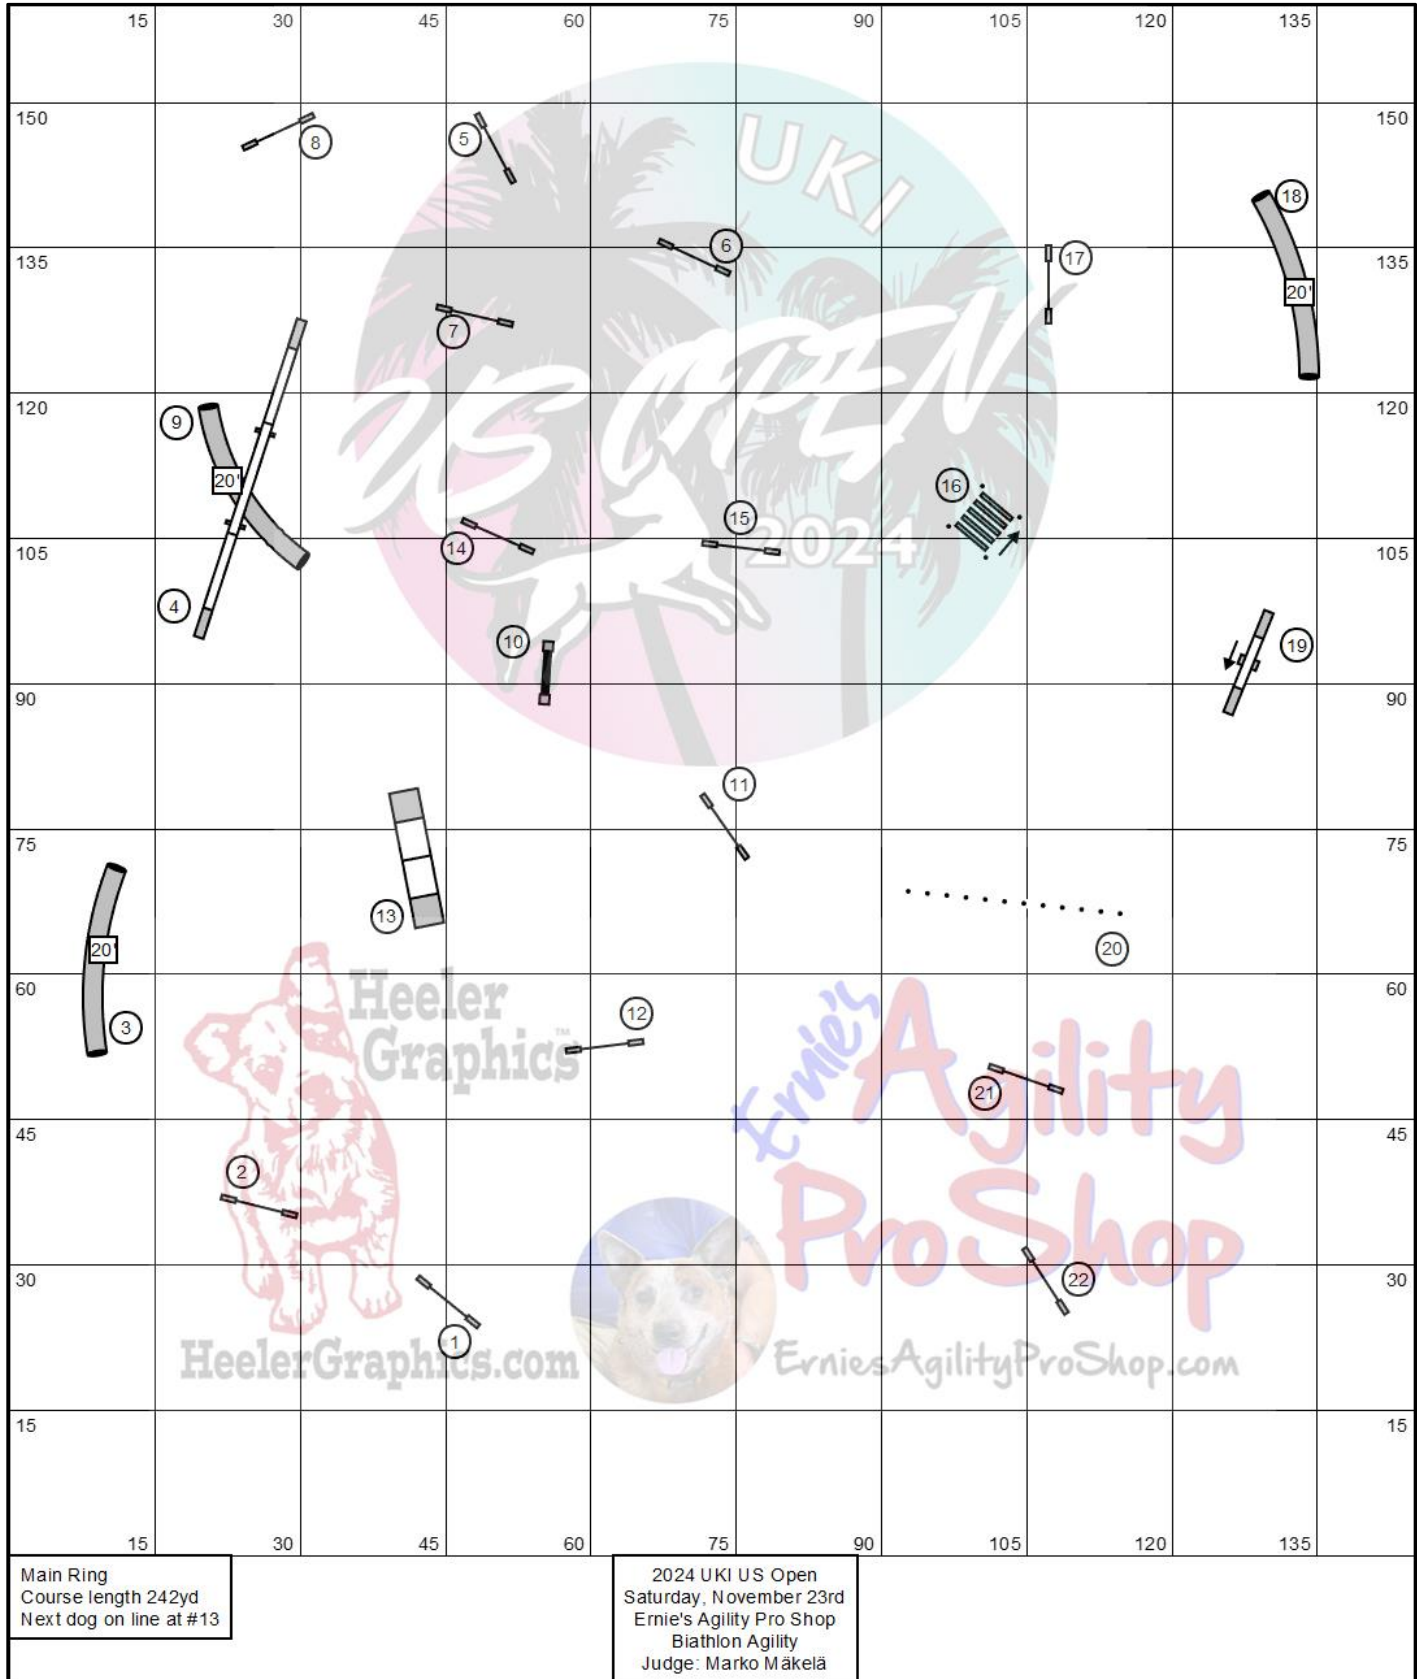

# UKI US Open Saturday 23rd November Courses

Course Maps are a general layout and maybe subject to changes.