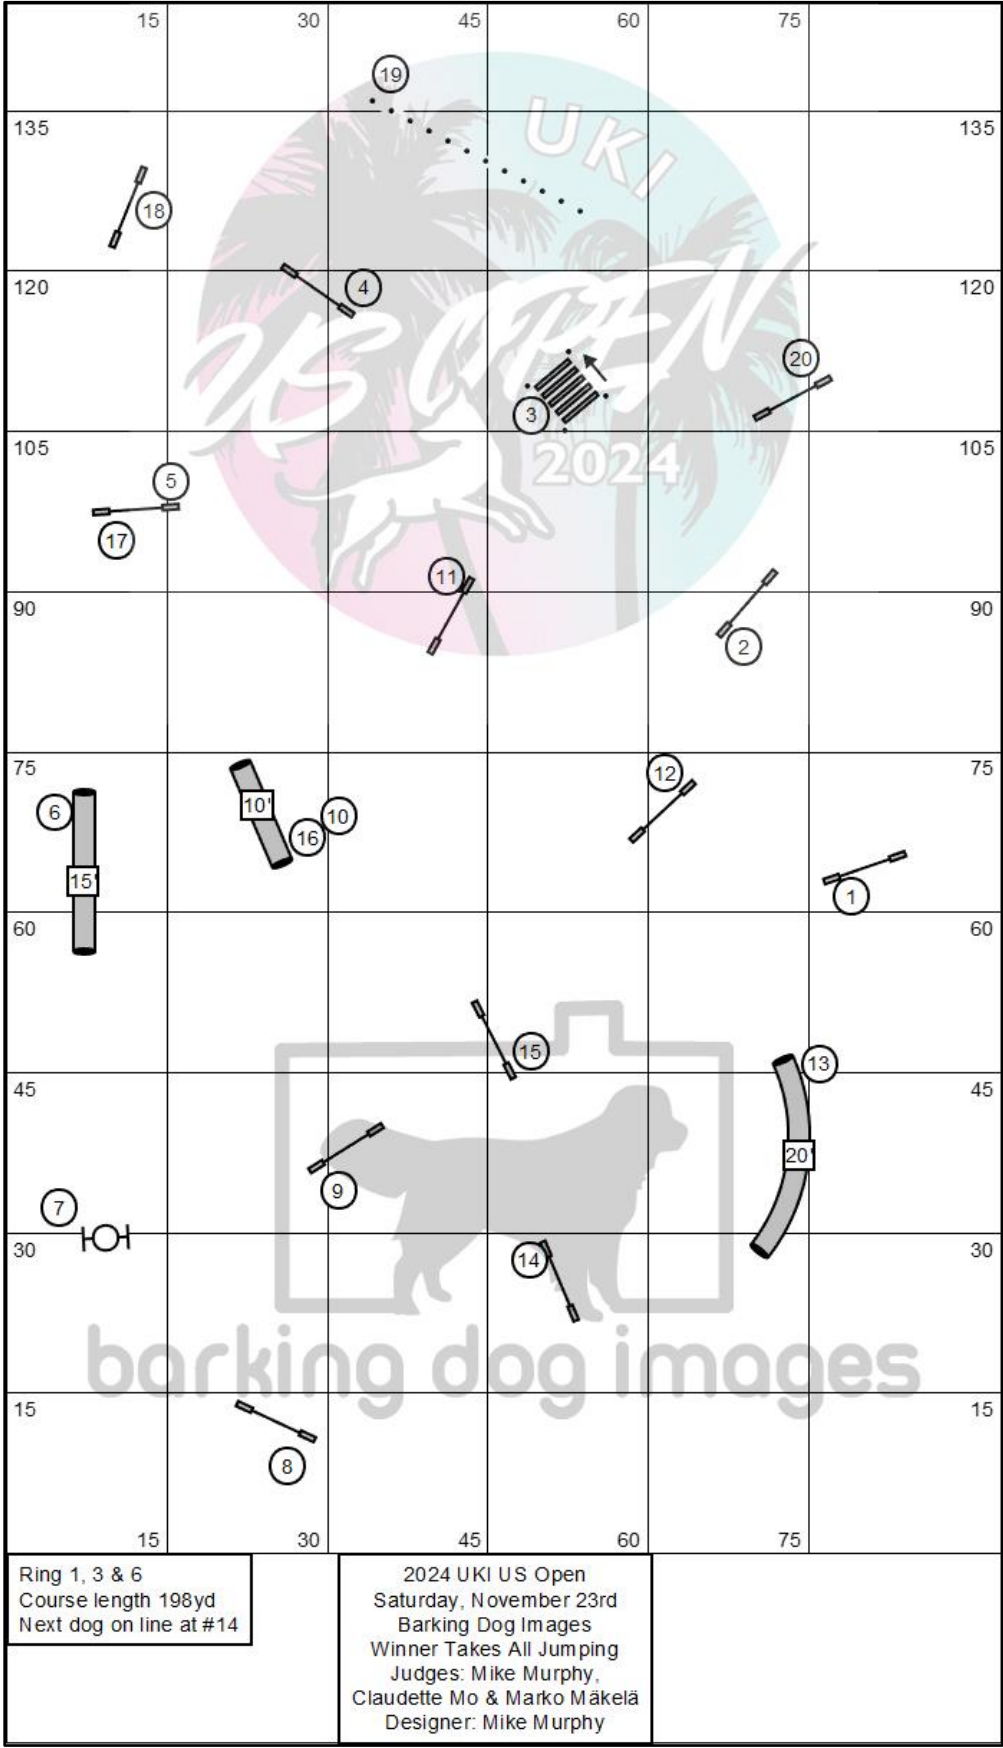

# UKI US Open Saturday 23rd November Courses

Course Maps are a general layout and maybe subject to changes.