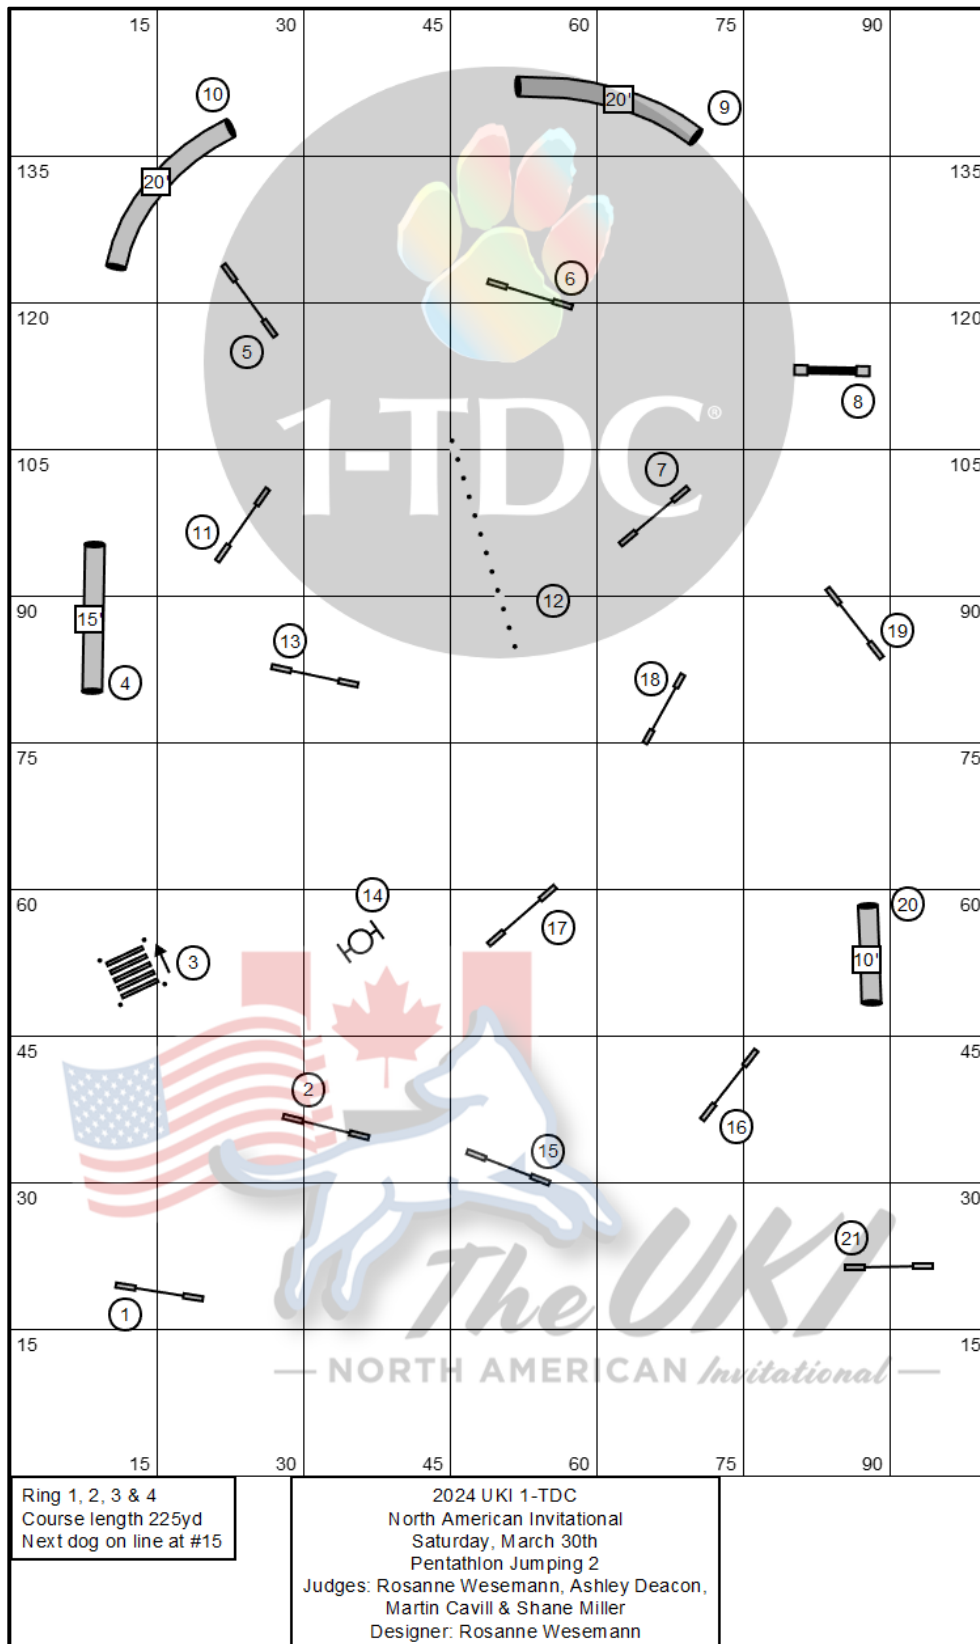

## Saturday March 30<sup>th</sup> 2024 Courses

Course Maps are a general layout and maybe subject to changes.

# The 1-TDC UKI North American Invitational