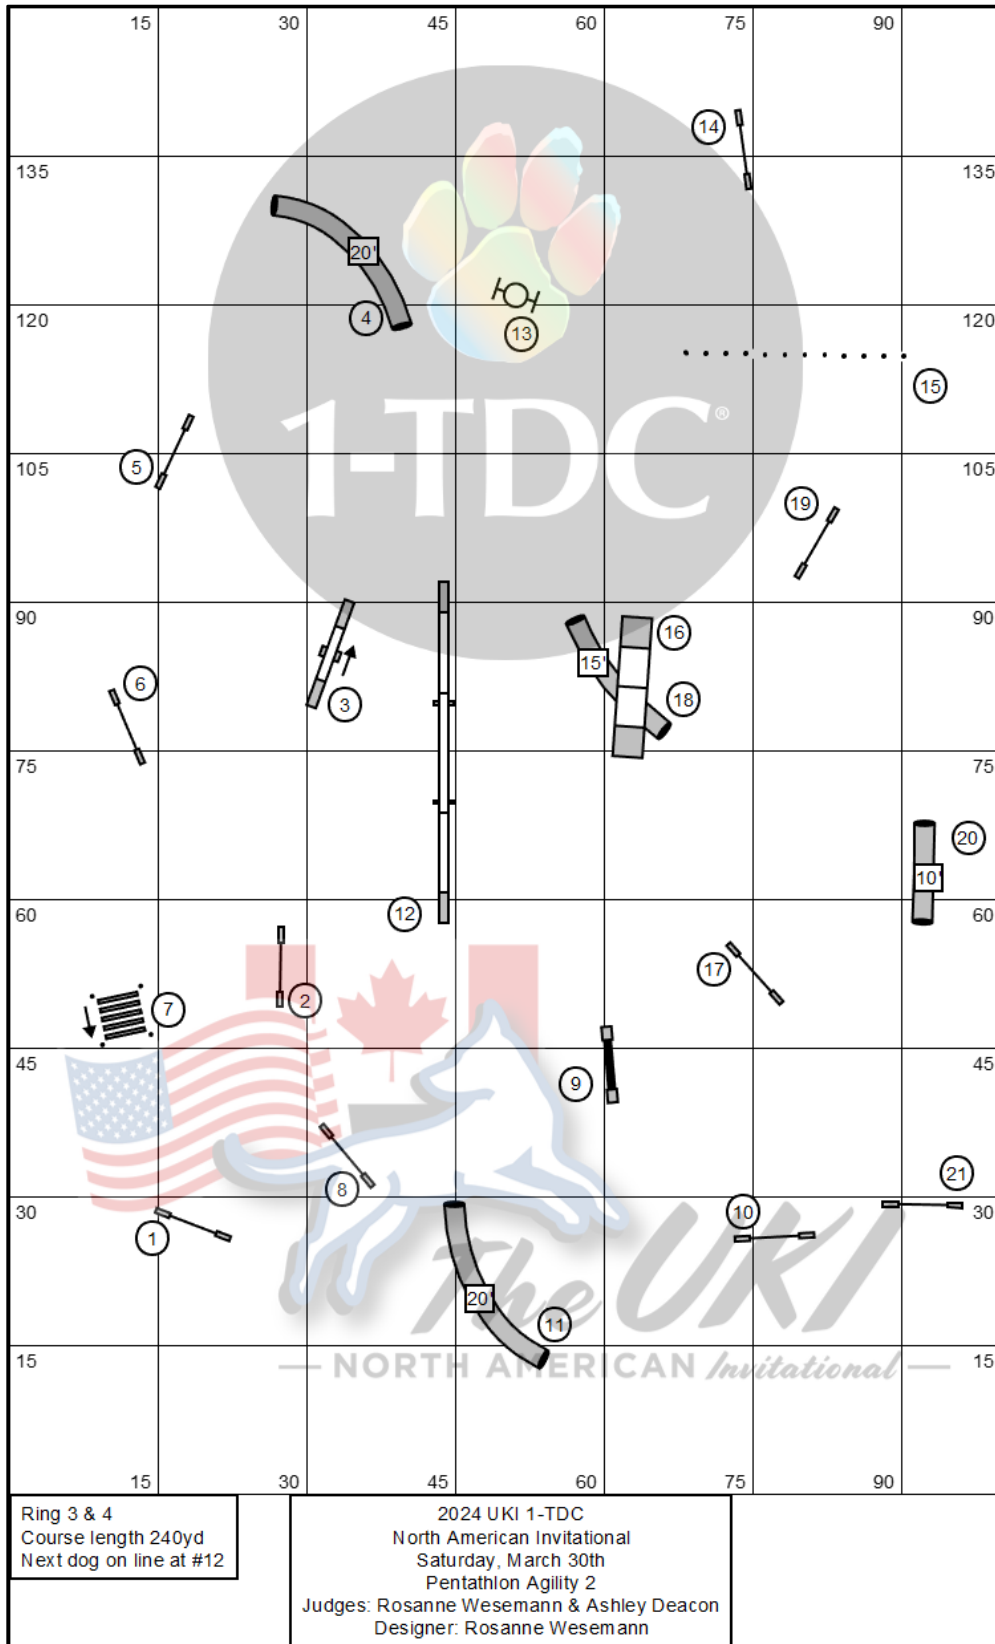

# The 1-TDC UKI North American Invitational

## Saturday March 30<sup>th</sup> 2024 Courses

Course Maps are a general layout and maybe subject to changes.