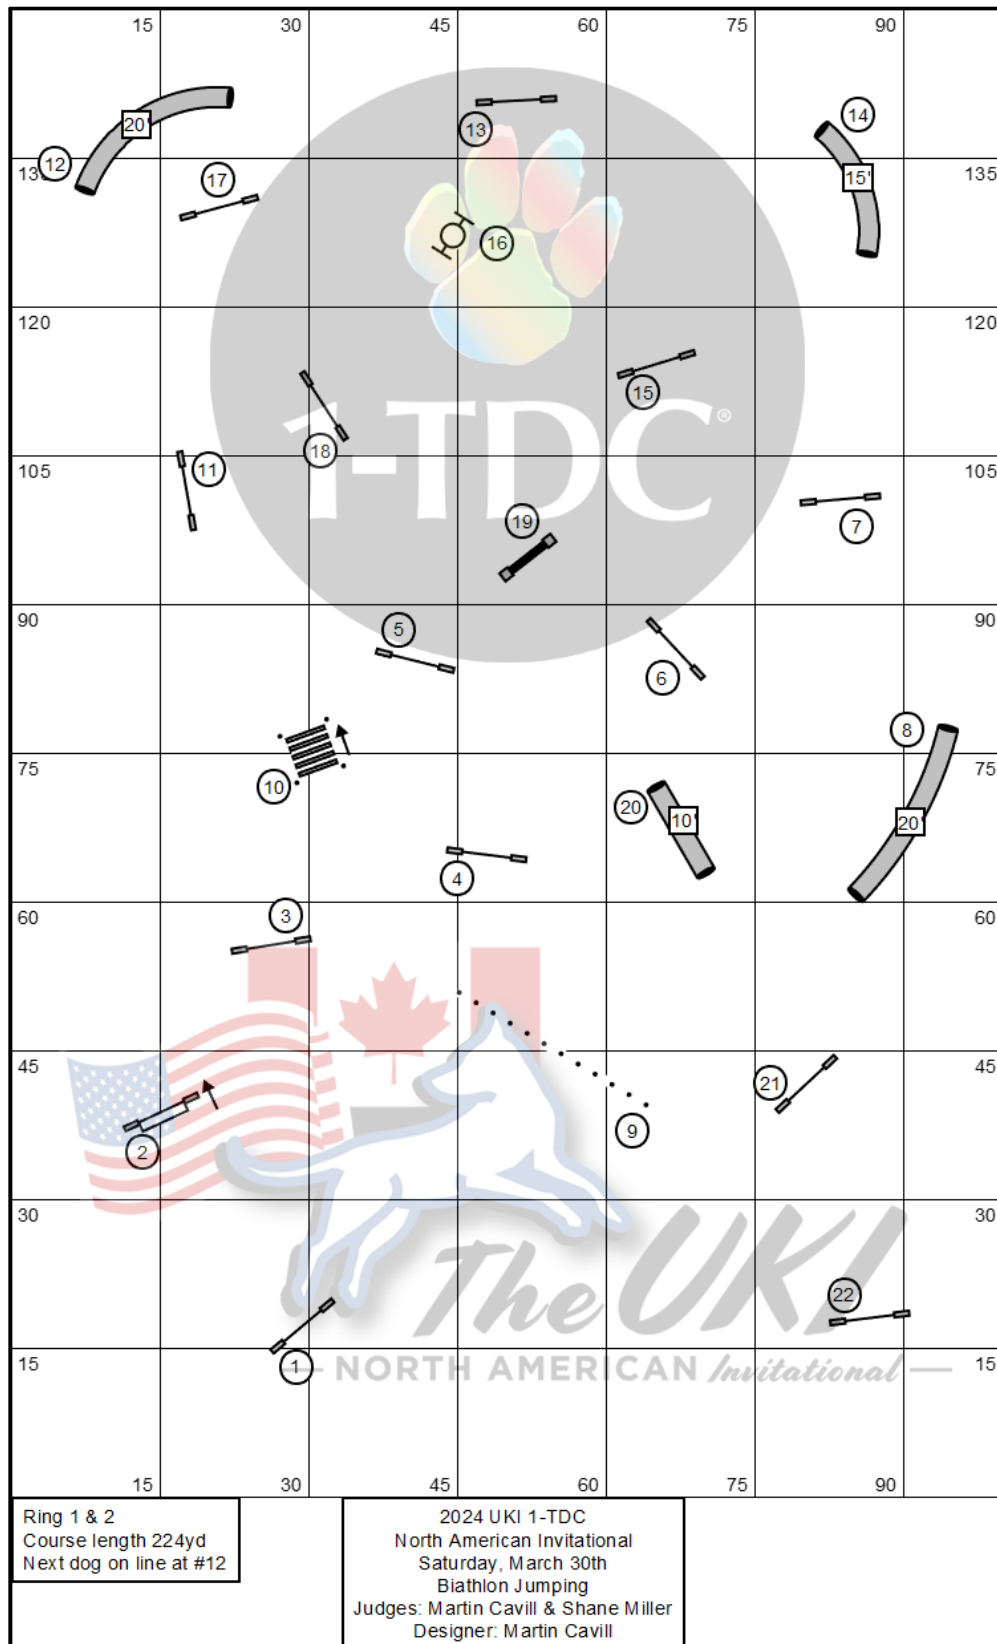

# The 1-TDC UKI North American Invitational

## Saturday March 30<sup>th</sup> 2024 Courses

Course Maps are a general layout and maybe subject to changes.