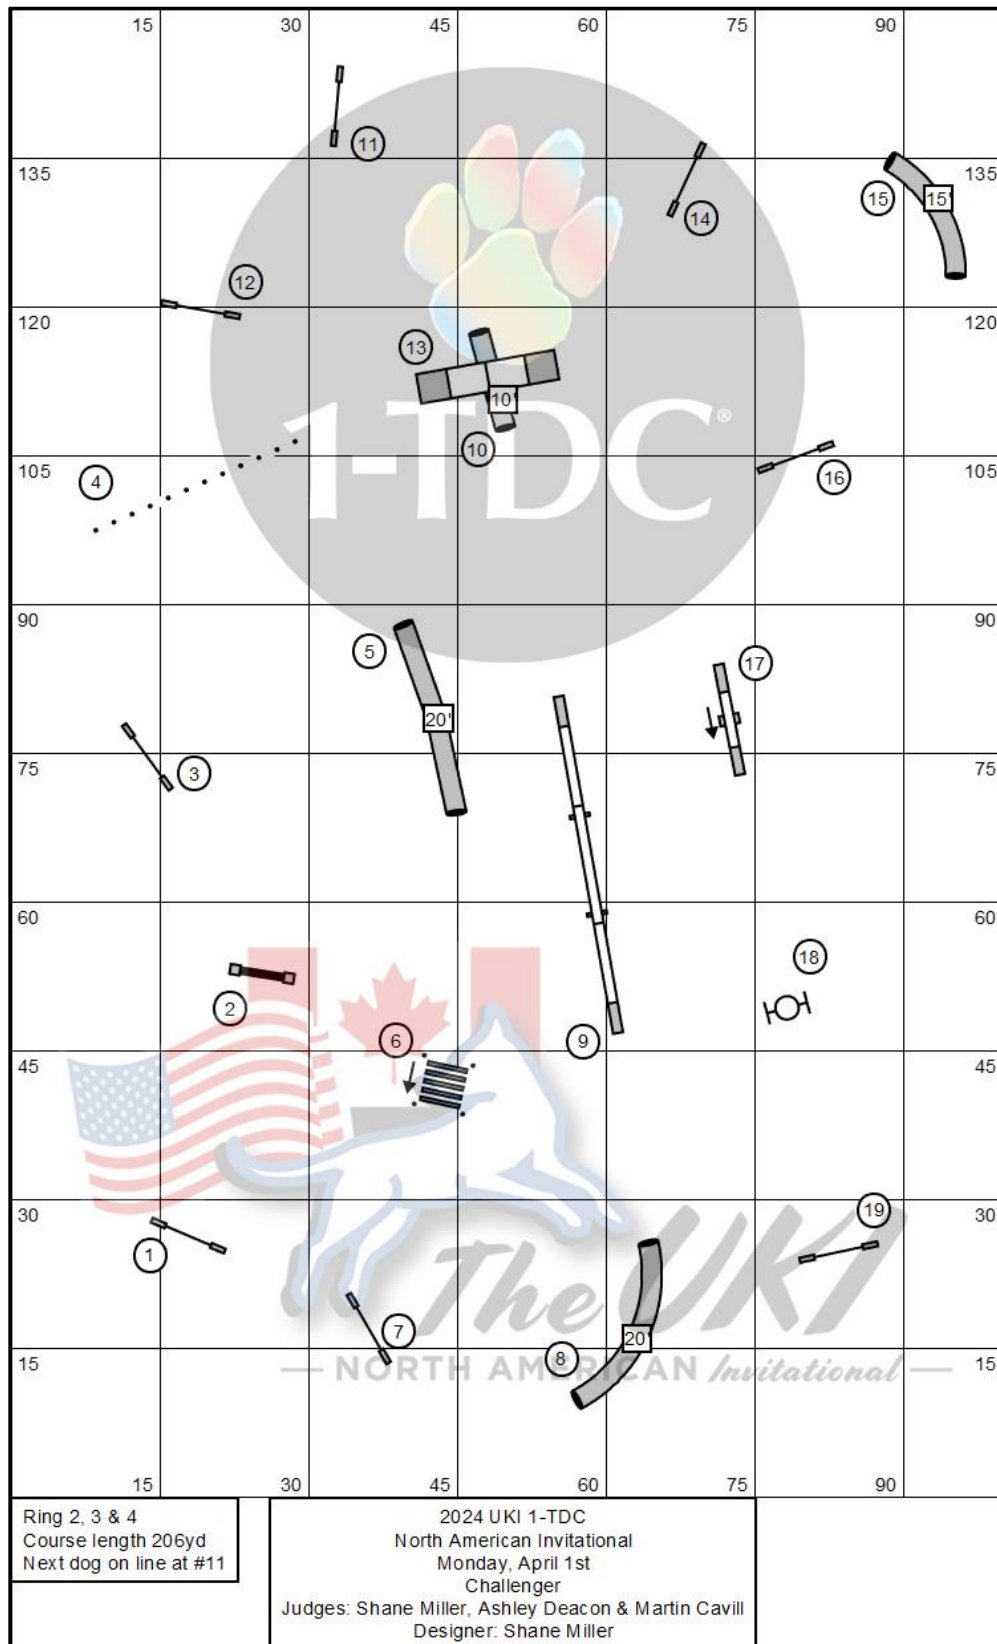

The 1-TDC UKI North American Invitational

Monday April 1st 2024 Courses

Course Maps are a general layout and maybe subject to changes.

The 1-TDC UKI North American Invitational

Monday April 1st 2024 Courses

Course Maps are a general layout and maybe subject to changes.