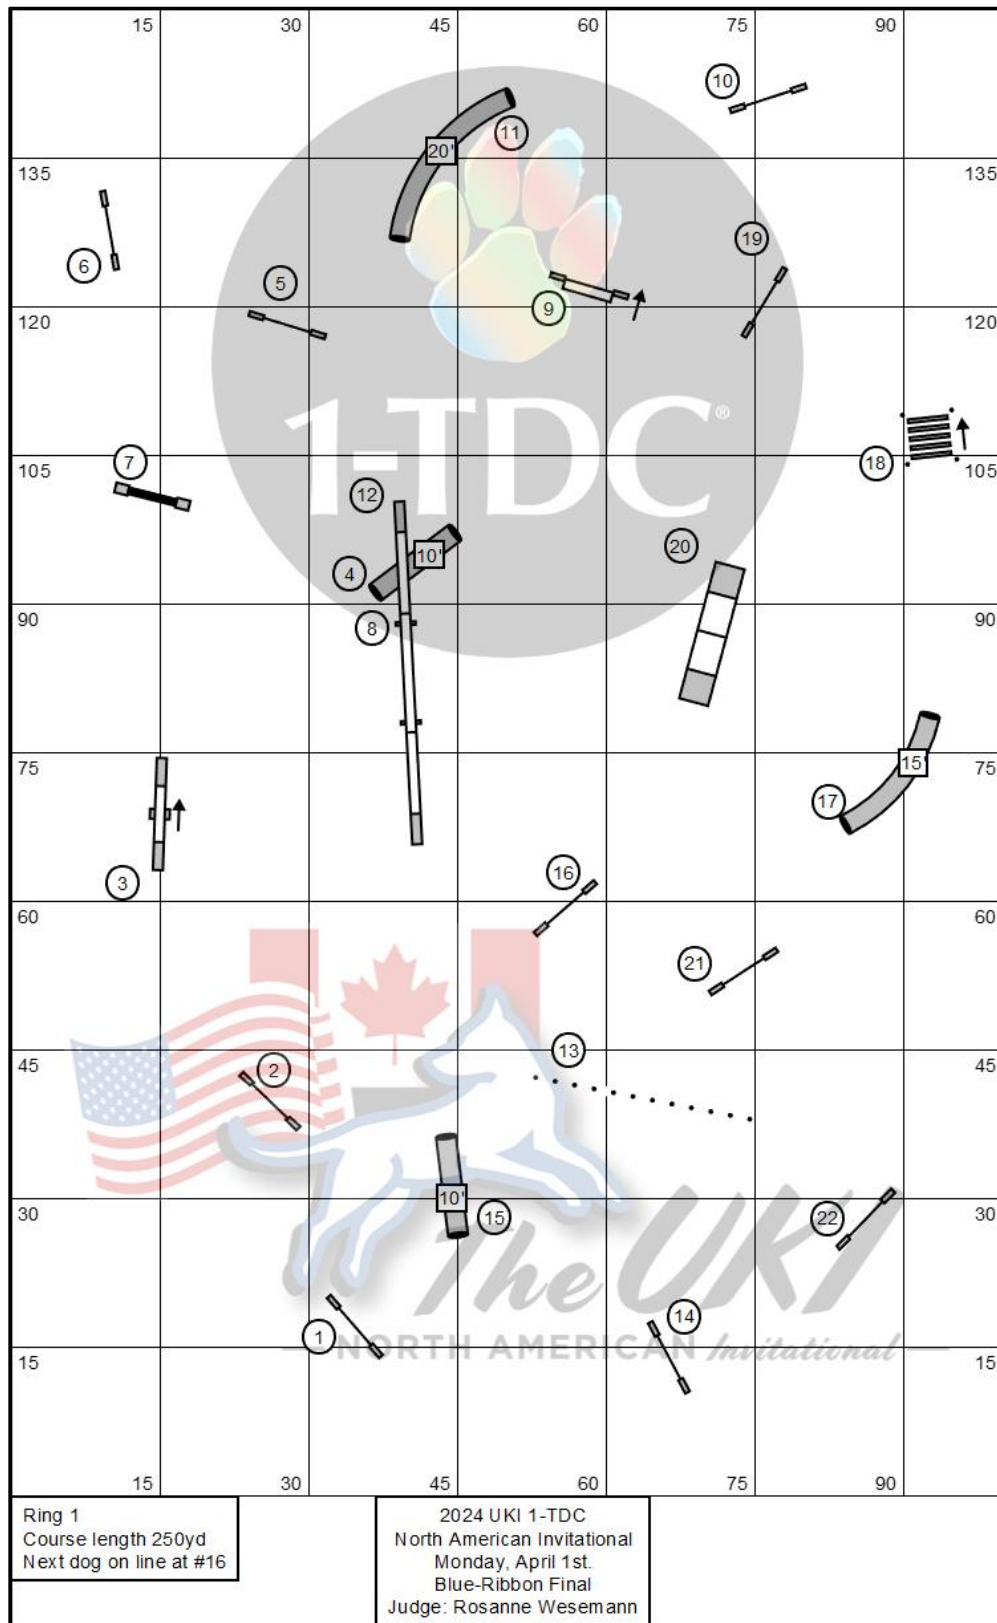

The 1-TDC UKI North American Invitational

Monday April 1st 2024 Courses

Course Maps are a general layout and maybe subject to changes.

The 1-TDC UKI North American Invitational

Monday April 1st 2024 Courses

Course Maps are a general layout and maybe subject to changes.