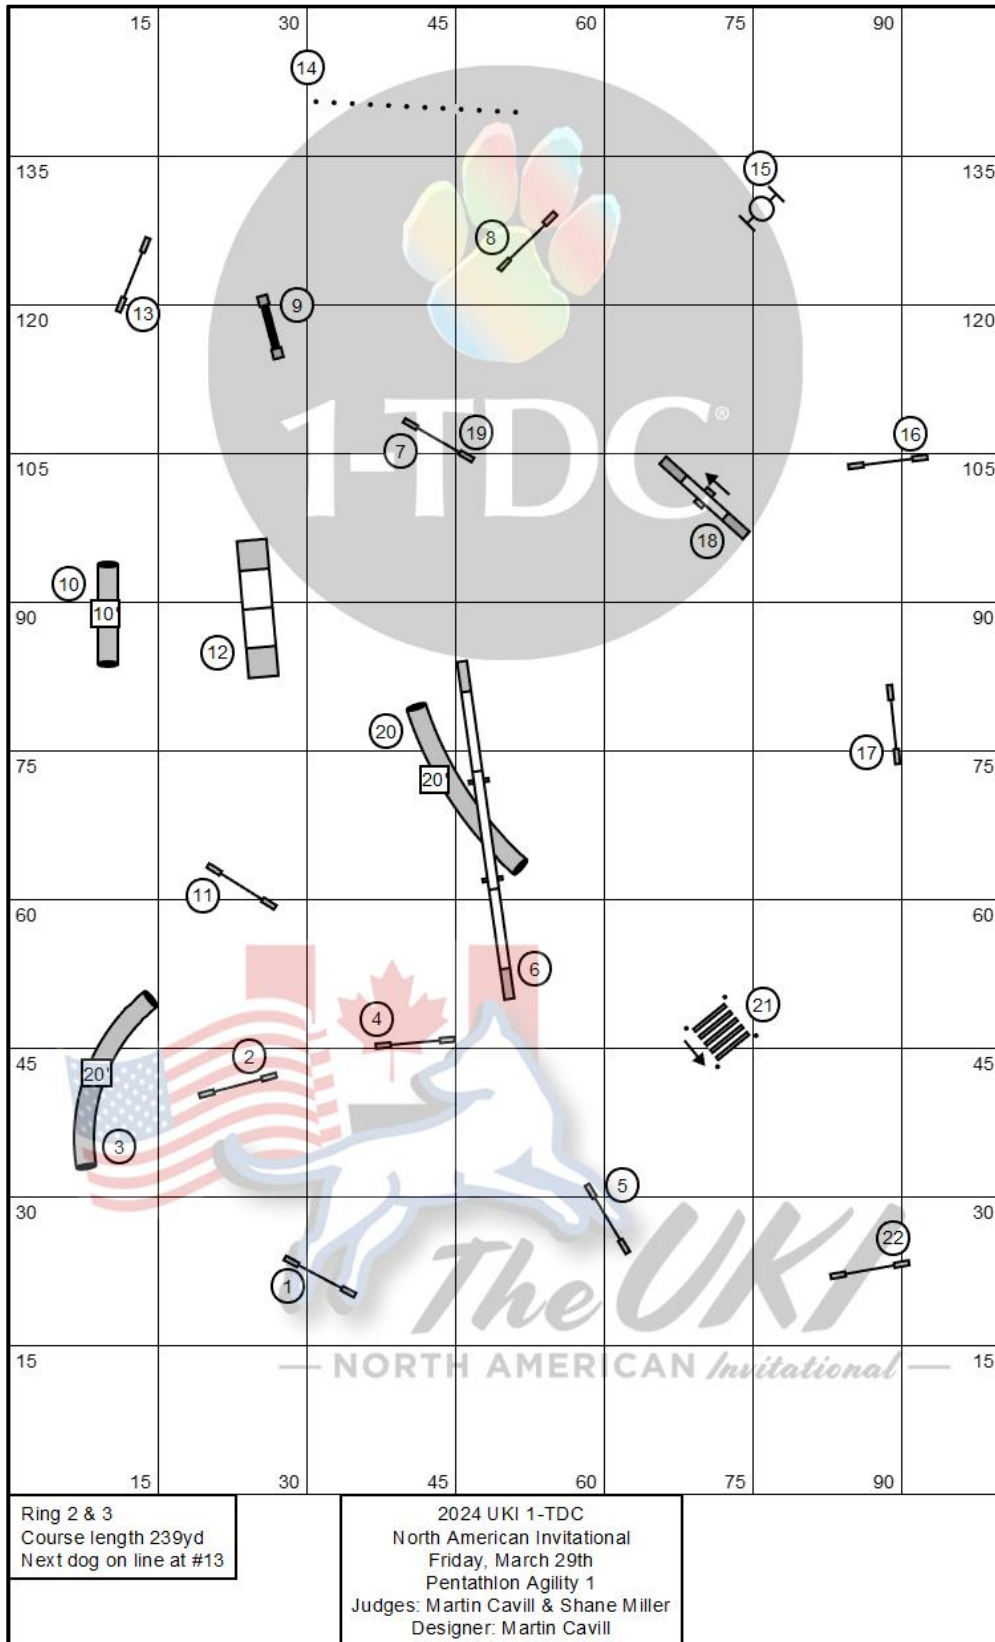

# The 1-TDC UKI North American Invitational

## Friday March 29<sup>th</sup> 2024 Courses

Course Maps are a general layout and maybe subject to changes.