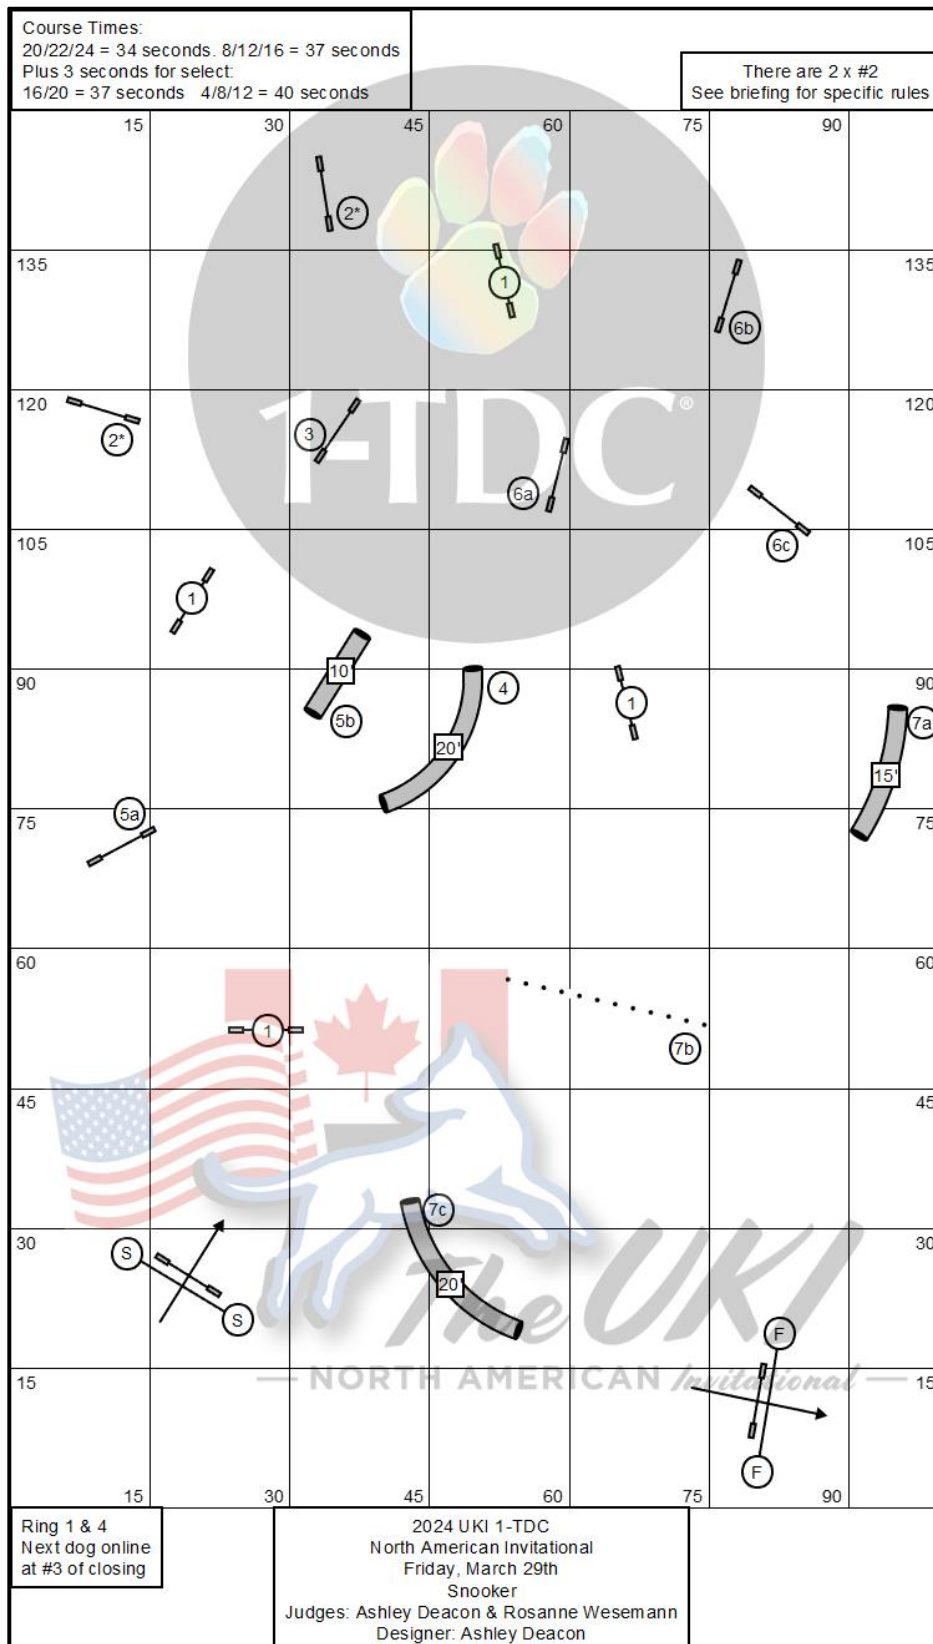

# The 1-TDC UKI North American Invitational

## Friday March 29<sup>th</sup> 2024 Courses

Course Maps are a general layout and maybe subject to changes.