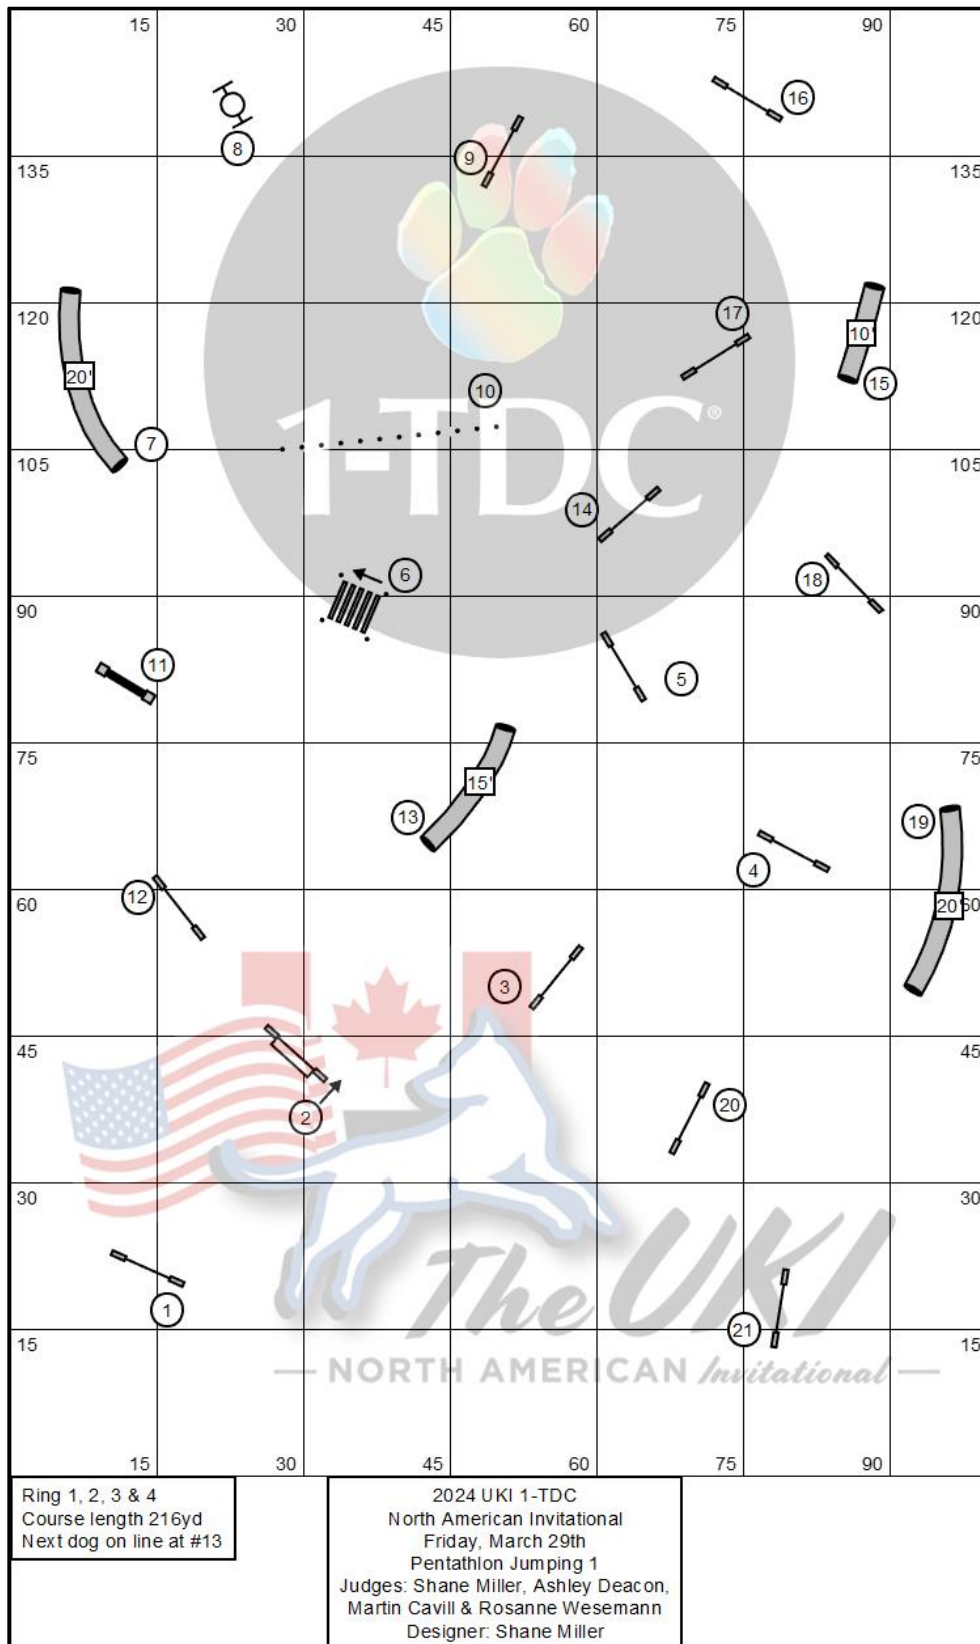

## Friday March 29<sup>th</sup> 2024 Courses

Course Maps are a general layout and maybe subject to changes.

# The 1-TDC UKI North American Invitational