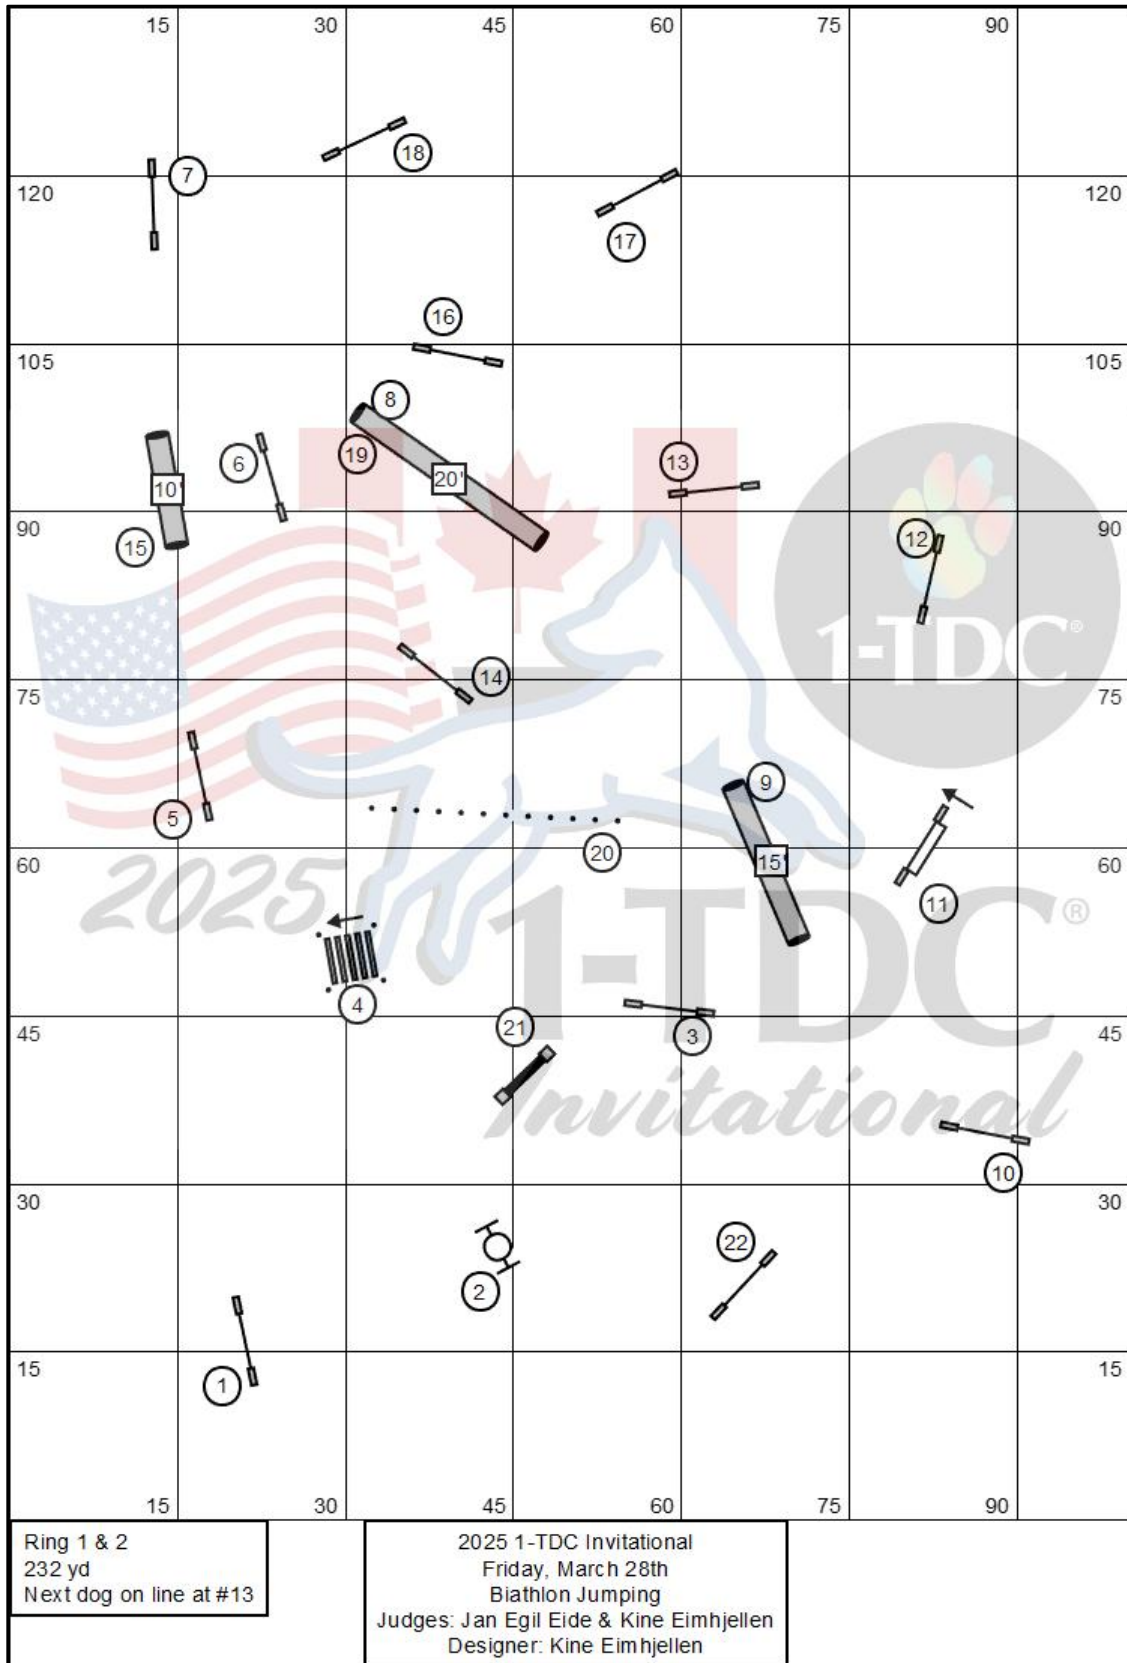

The UKI 1-TDC Invitational

Friday March 28th 2025 Courses

Course Maps are a general layout and maybe subject to changes.

The UKI 1-TDC Invitational

Friday March 28th 2025 Courses

Course Maps are a general layout and maybe subject to changes.