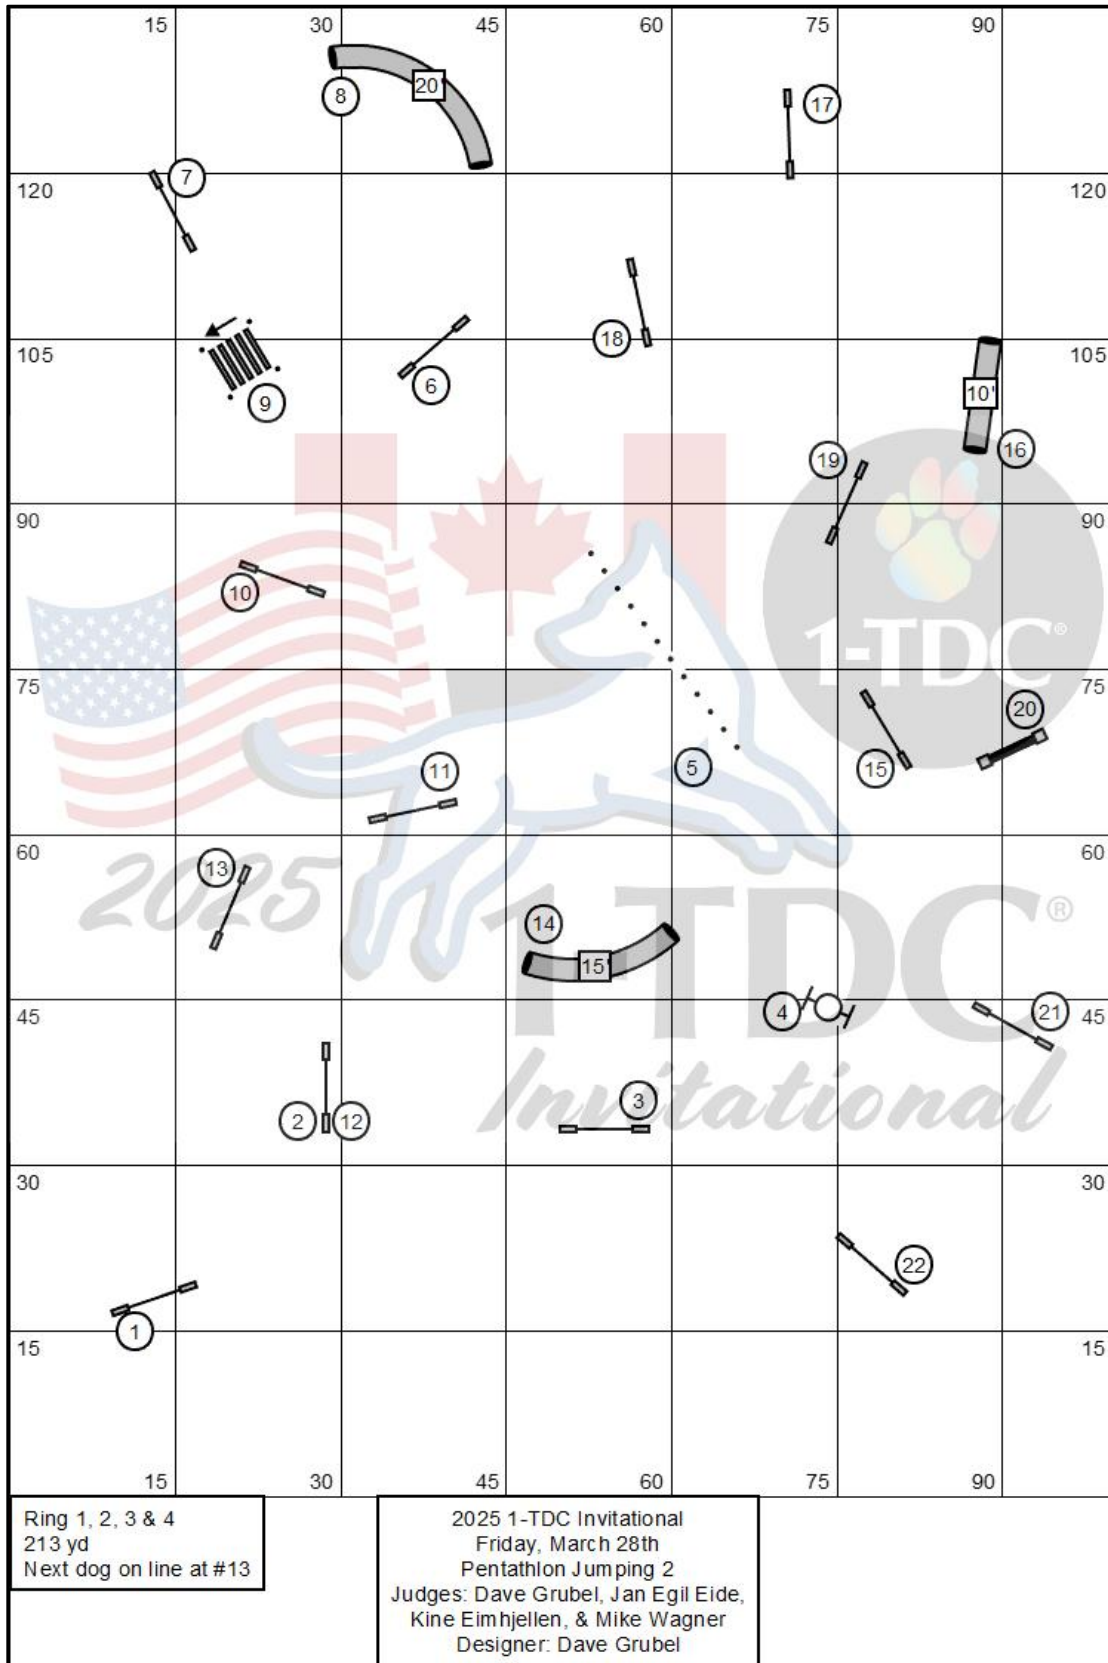

The UKI 1-TDC Invitational

Friday March 28th 2025 Courses

Course Maps are a general layout and maybe subject to changes.

The UKI 1-TDC Invitational

Friday March 28th 2025 Courses

Course Maps are a general layout and maybe subject to changes.