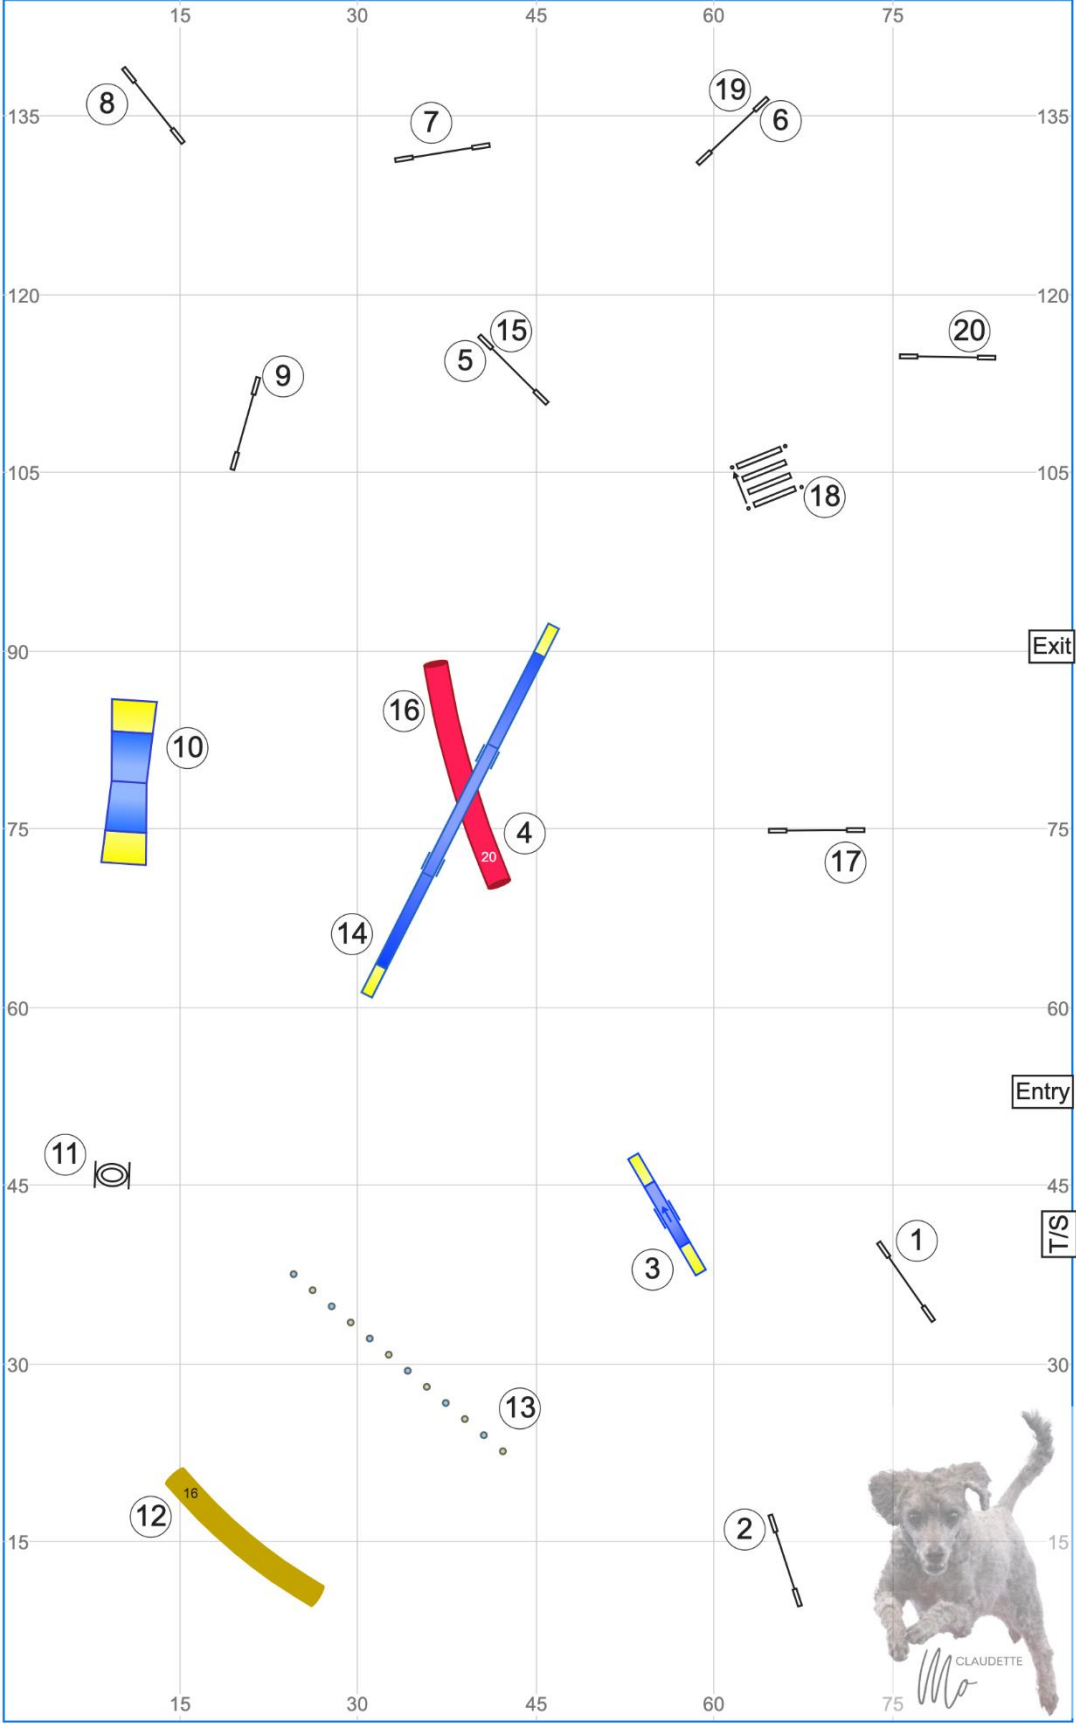

# US Open Speedstakes Semi-final

Nov 30, 2024 8:05 PM (v9.2.0)

Path length (ft): 614

# US Open National Round 2

Nov 30, 2024 6:27 PM (v9.2.0)

Path length (ft): 679.7

### 4 UKI Dog Gone Fun Classic 26 May 2024 Biathlon Jumping

Path length (ft): 632.4  
Map is only an approximation

Enter/exit [www.smarteragility.com](http://www.smarteragility.com)  
© ClaudetteMo

Nov 30, 2024 8:01 PM (v9.2.0)

## 2 UKI Dog Gone Fun Classic 27 May 2024 Biathlon Agility

Path length (ft): 689.2  
 Map is only an approximation

www.smarteragility.com  
 © ClaudetteMo