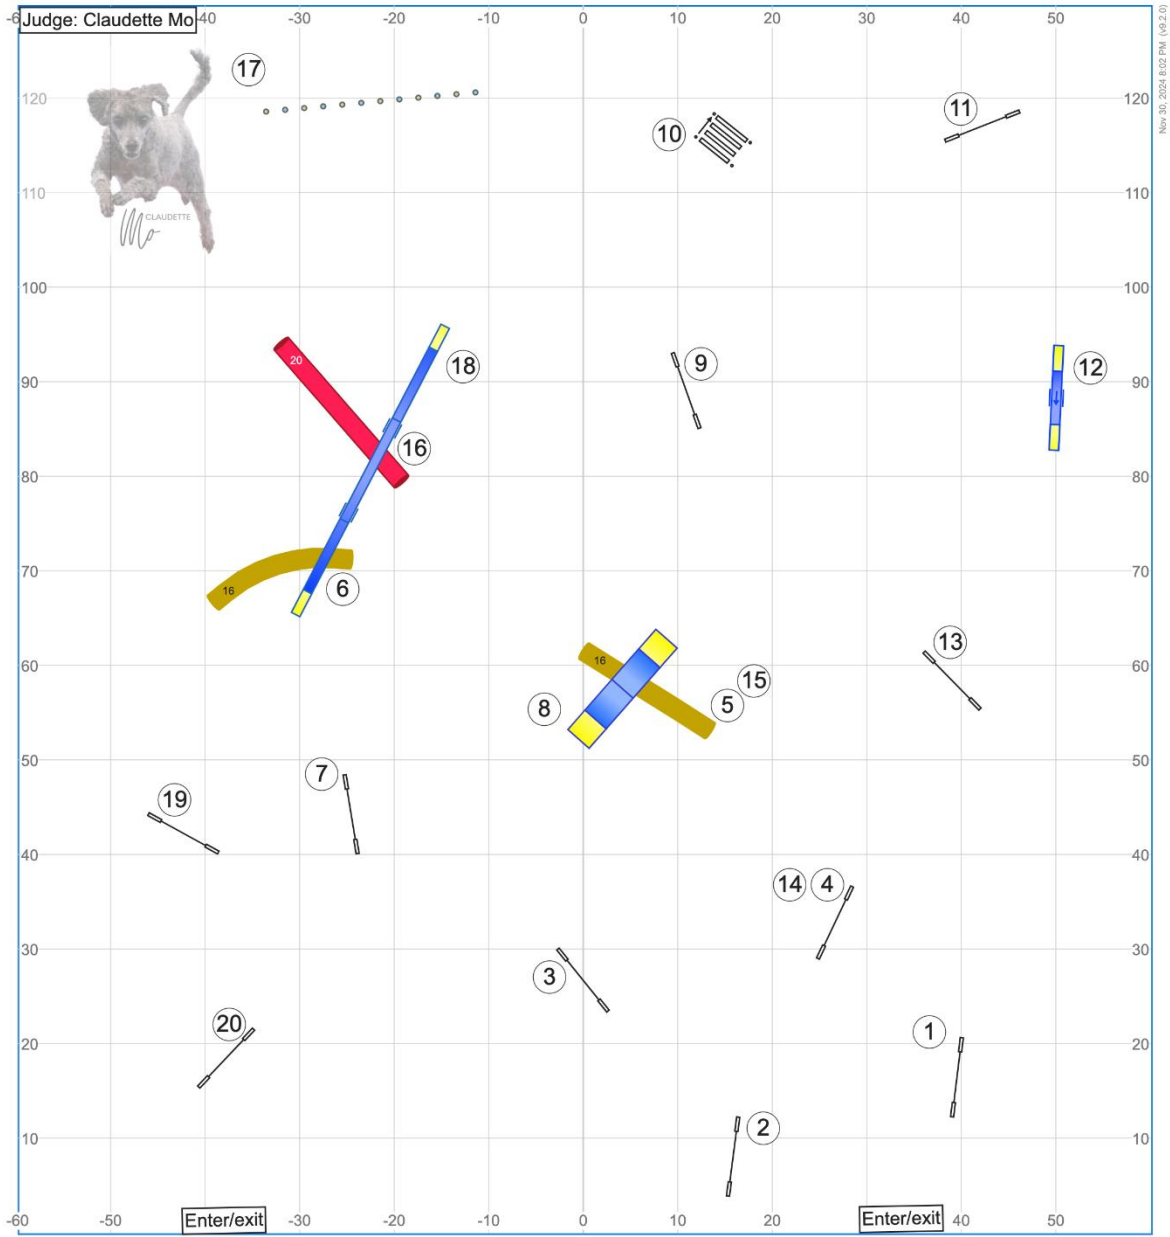

### 4 UKI Dog Gone Fun Classic 26 May 2024 Biathlon Jumping

Path length (ft): 632.4  
Map is only an approximation

Enter/exit [www.smarteragility.com](http://www.smarteragility.com)  
© ClaudetteMo

Nov 30, 2024 8:01 PM (v9.2.0)

## 2 UKI Dog Gone Fun Classic 27 May 2024 Biathlon Agility

Path length (ft): 689.2  
 Map is only an approximation

www.smarteragility.com  
 © ClaudetteMo