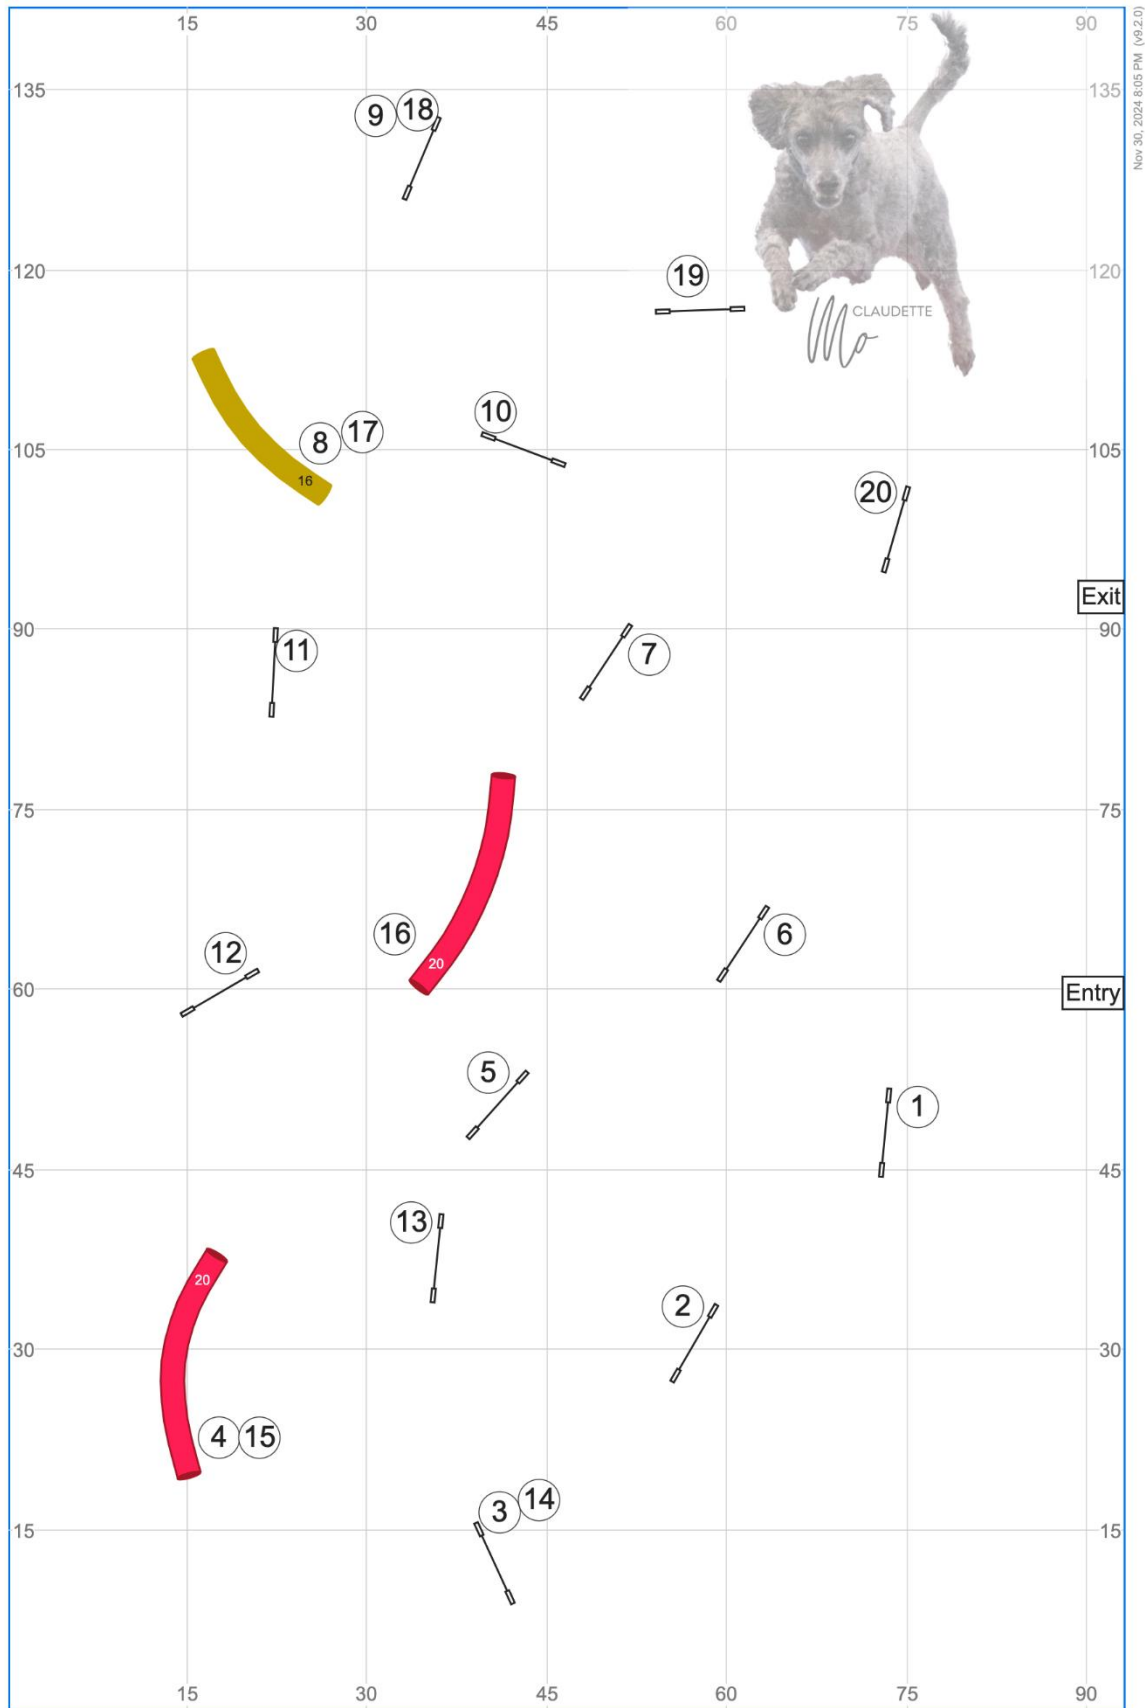

# US Open Speedstakes Semi-final

Nov 30, 2024 8:05 PM (v9.2.0)

Path length (ft): 614

# US Open National Round 2

Nov 30, 2024 6:27 PM (v9.2.0)

Path length (ft): 679.7

### 4 UKI Dog Gone Fun Classic 26 May 2024 Biathlon Jumping

Path length (ft): 632.4  
Map is only an approximation

Enter/exit [www.smarteragility.com](http://www.smarteragility.com)  
© ClaudetteMo

Nov 30, 2024 8:01 PM (v9.2.0)

## 2 UKI Dog Gone Fun Classic 27 May 2024 Biathlon Agility

Path length (ft): 689.2  
 Map is only an approximation

www.smarteragility.com  
 © ClaudetteMo