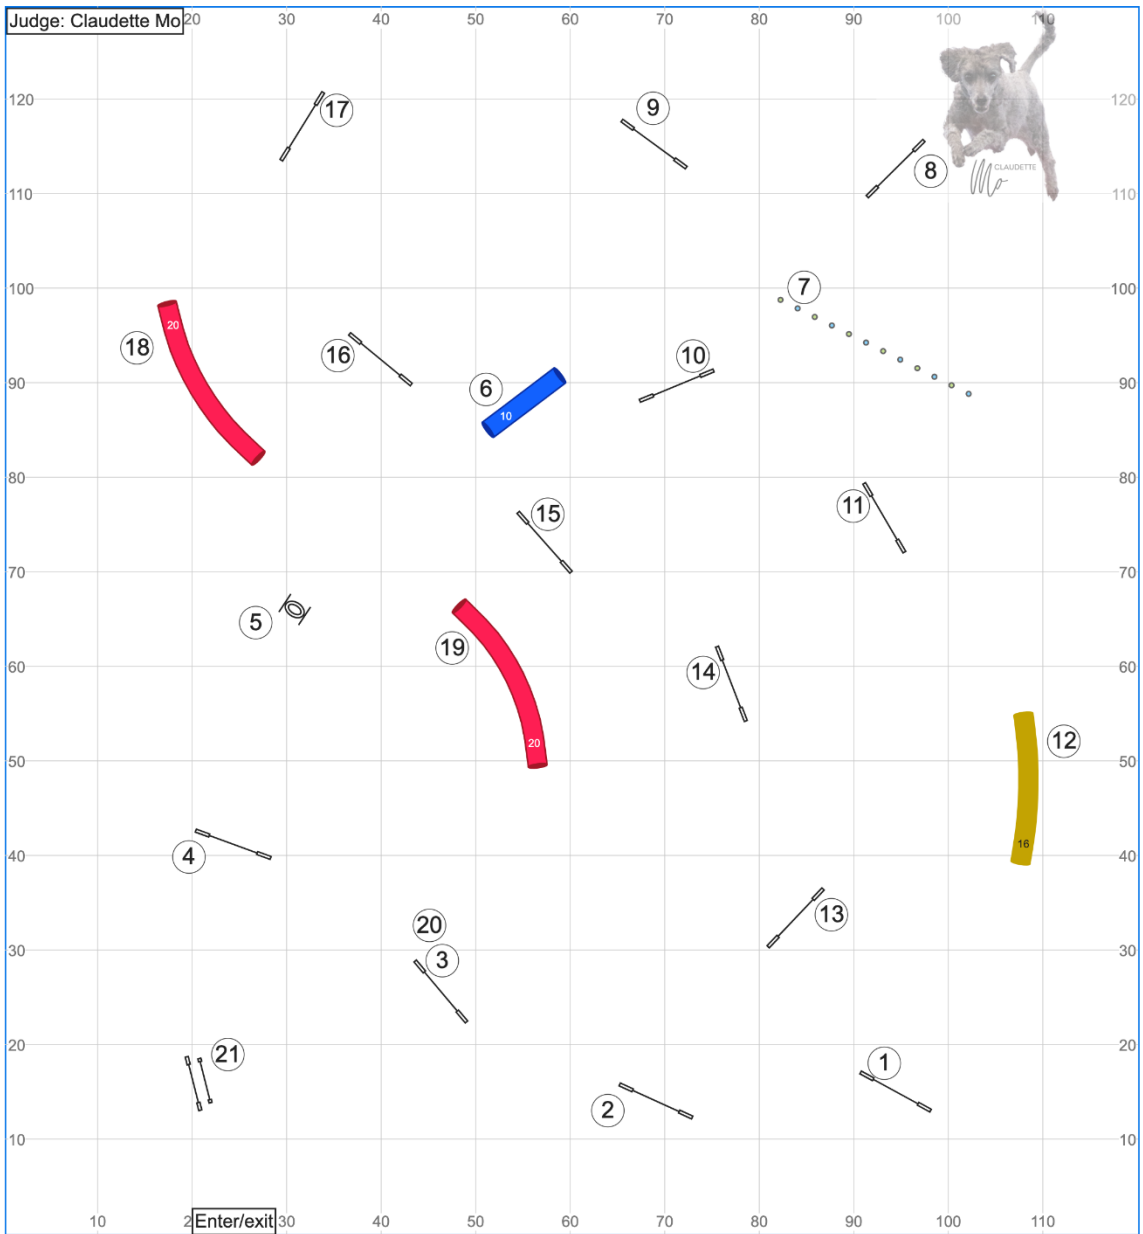

# US Open Speedstakes Semi-final

Nov 30, 2024 8:05 PM (v9.2.0)

Path length (ft): 614

# US Open National Round 2

Nov 30, 2024 6:27 PM (v9.2.0)

Path length (ft): 679.7

### 4 UKI Dog Gone Fun Classic 26 May 2024 Biathlon Jumping

Path length (ft): 632.4  
Map is only an approximation

Enter/exit [www.smarteragility.com](http://www.smarteragility.com)  
© ClaudetteMo

Nov 30, 2024 8:01 PM (v9.2.0)

## 2 UKI Dog Gone Fun Classic 27 May 2024 Biathlon Agility

Path length (ft): 689.2  
 Map is only an approximation

www.smarteragility.com  
 © ClaudetteMo