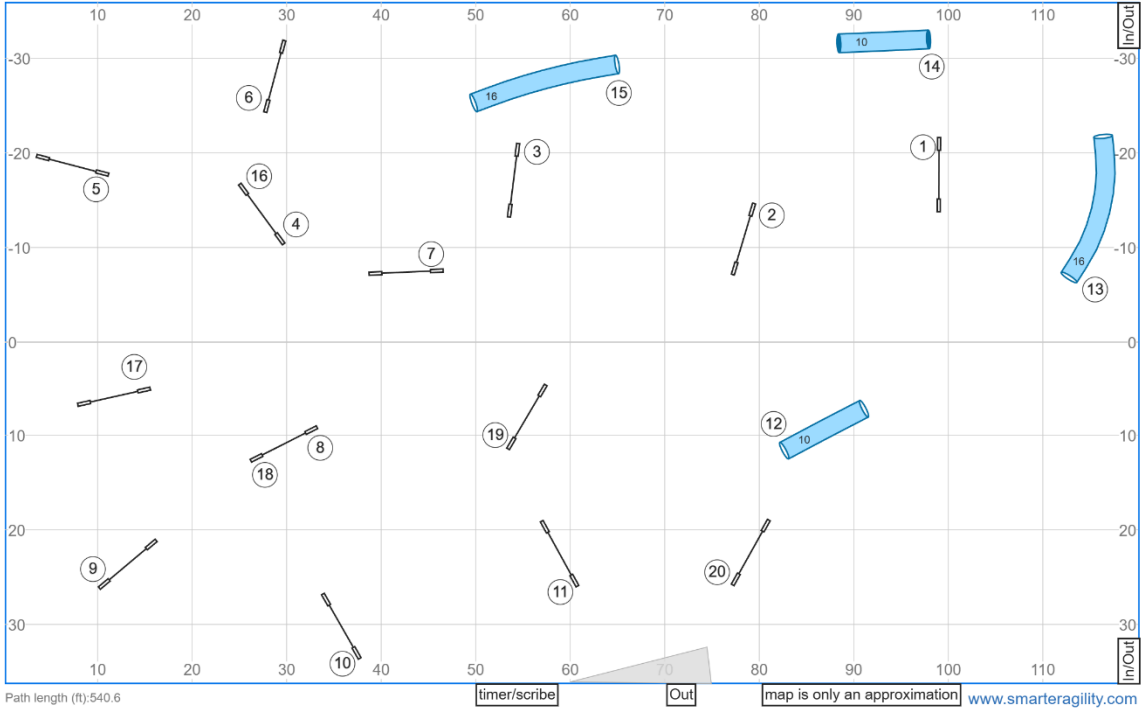

07R1Zanee1.14GambleSC

Gamble S/C

Jan 14, 2024 Zanee Agility  
Angela Koop UKI Trial

- Opening: 30 seconds
- No back to back contacts,
  - Contact to weaves allowed
  - In the opening you can repeat a faulted contact
  - No restrictions on taking closing gamble in the opening
  - No refusals called in the closing
  - Taking finish jump at anytime will end run.
- Closing Sequence:  
1-4 Squares 10pts  
As numbered
- 1-5 Circles 15pts  
As numbered.
- Closing Time:  
Large 16s - Select 17s  
Small 18s - Select 19s
- Points Required to Qualify:  
18 Opening Points + 10 Point Closing  
13 Opening Points + 15 Point Closing