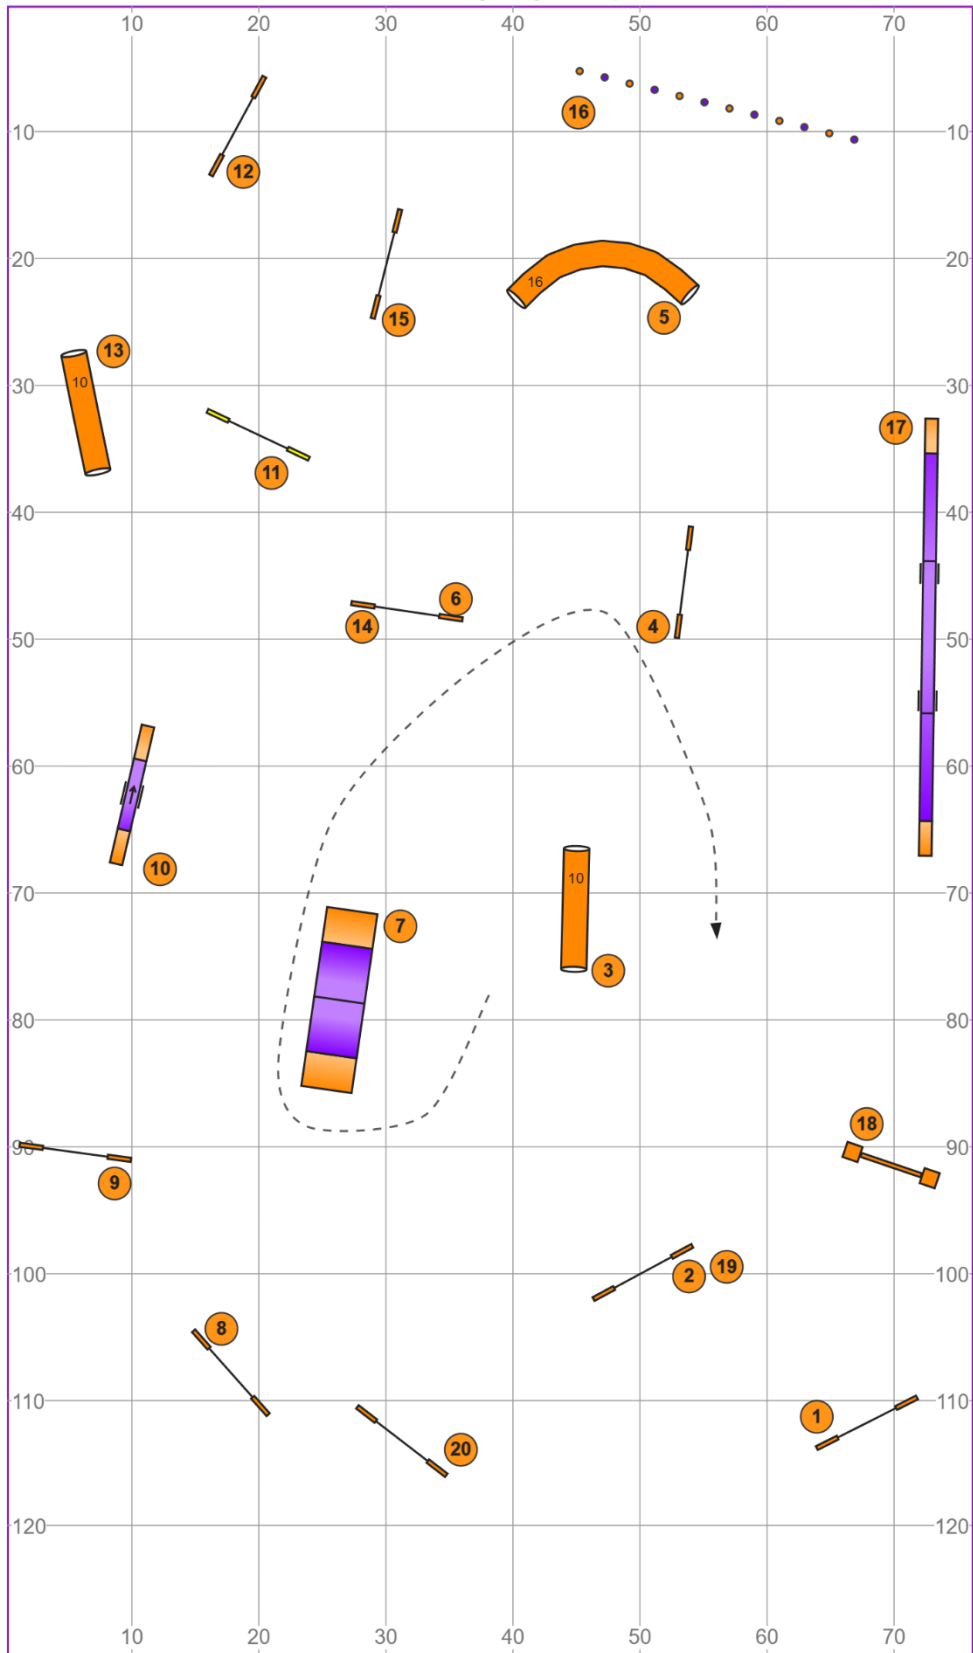

# Biathlon Agility

Handling 360 – Ring 2

Designer: Angela Koop

Course map is only an approximation

Next dog on the line at #18

GET DIRTY  
PET GEAR

# 03\_CapitalComets\_Oct20\_Agility\_MSAgility

MS Agility

Capital Comets  
UKI Trial

October 19, 2024  
Judge:Angela Koop

Course map is an approximation.

Oct 15, 2024 7:14 PM (v9.1.2)

Path length (ft):611.1