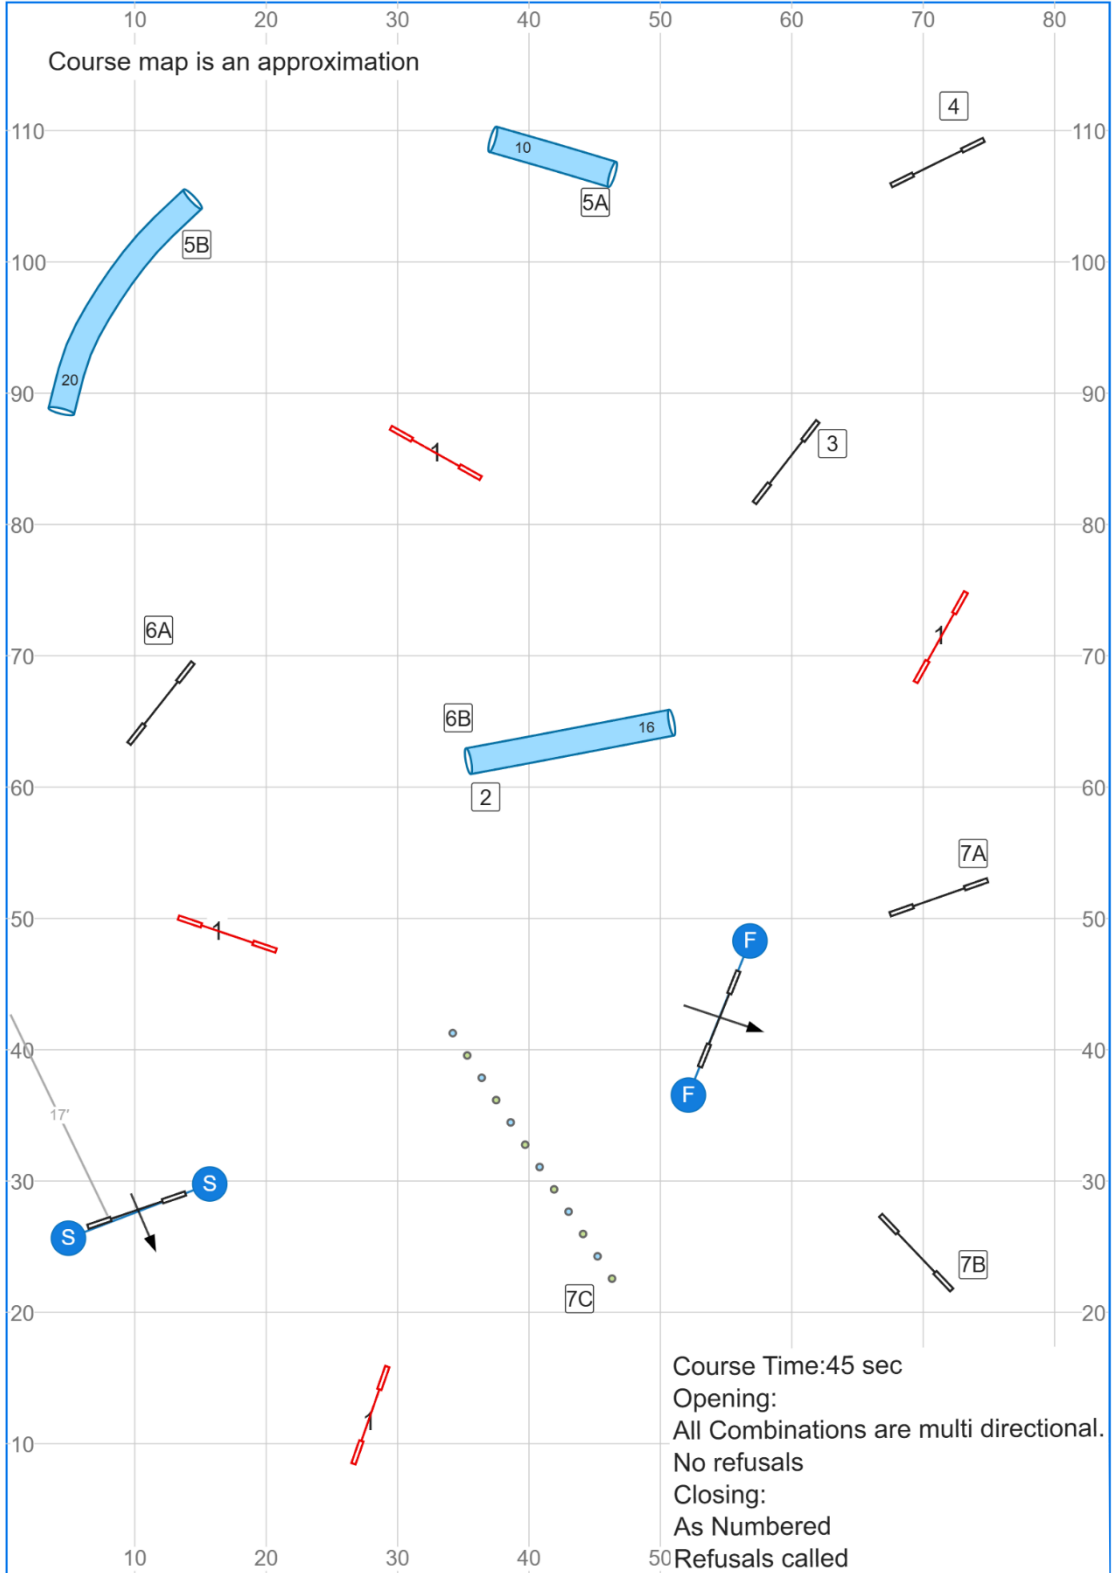

Games Challenge Snooker

June 7, 2024
Angela Koop

Guides Canins
UKI Qc Classic

Jun 5, 2024 6:37 PM (v8.13.1)