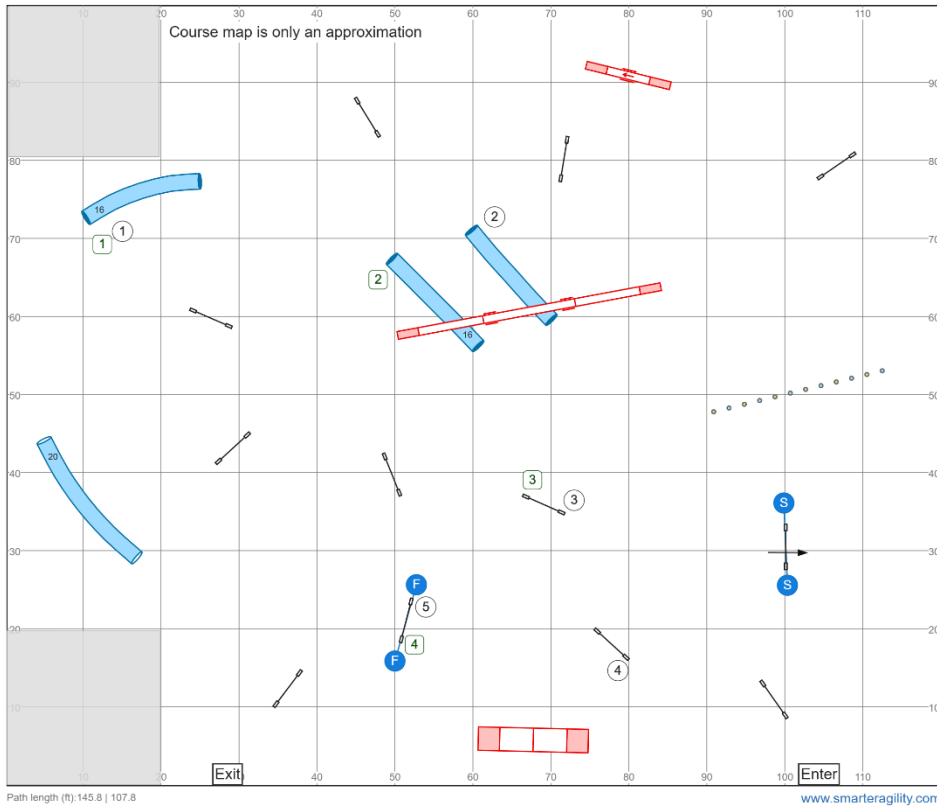

# Biathlon Agility

Handling 360 – Ring 2

Designer: Angela Koop

Course map is only an approximation

Next dog on the line at #18

GET DIRTY  
PET GEAR

07R1Zanee1.14GambleSC

Gamble S/C

Jan 14, 2024 Zanee Agility  
Angela Koop UKI Trial

- Opening: 30 seconds
- No back to back contacts,
  - Contact to weaves allowed
  - In the opening you can repeat a faulted contact
  - No restrictions on taking closing gamble in the opening
  - No refusals called in the closing
  - Taking finish jump at anytime will end run.
- Closing Sequence:  
1-4 Squares 10pts  
As numbered
- 1-5 Circles 15pts  
As numbered.
- Closing Time:  
Large 16s - Select 17s  
Small 18s - Select 19s
- Points Required to Qualify:  
18 Opening Points + 10 Point Closing  
13 Opening Points + 15 Point Closing