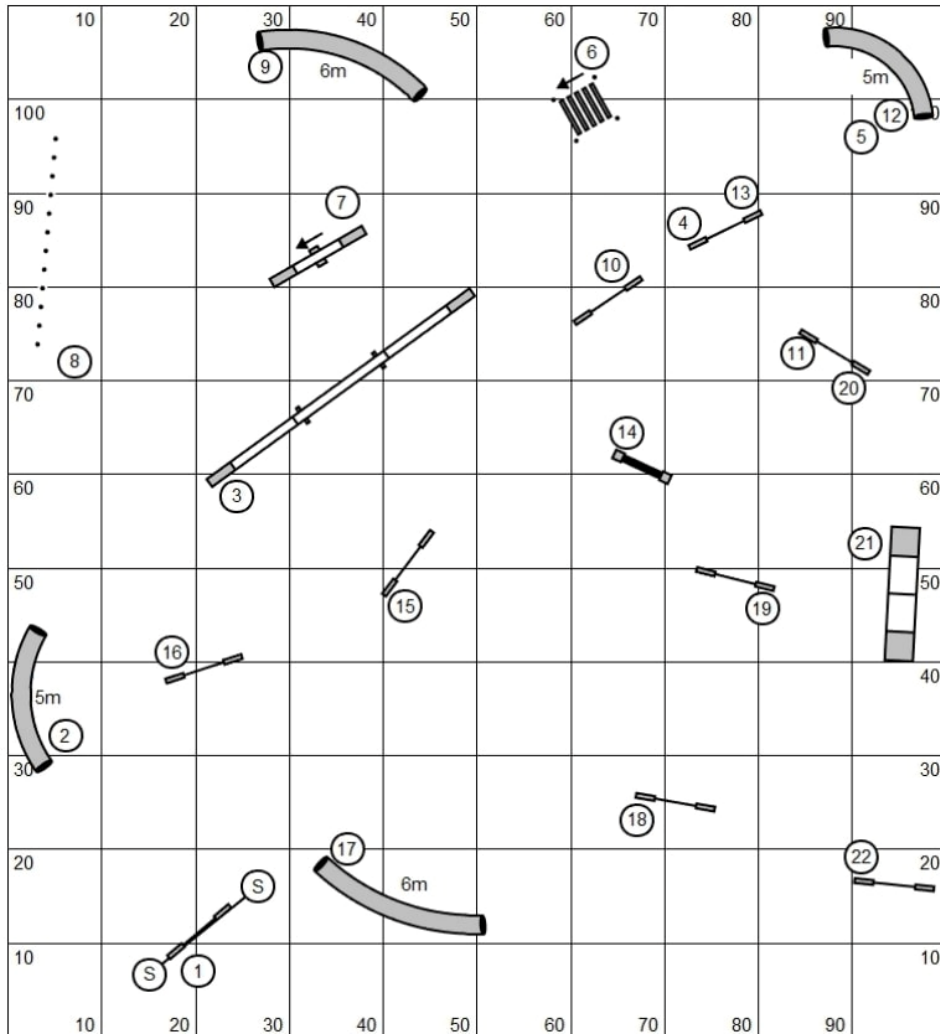

# Biathlon Agility

Handling 360 – Ring 2

Designer: Angela Koop

Course map is only an approximation

Next dog on the line at #18

GET DIRTY  
PET GEAR

# 03\_CapitalComets\_Oct20\_Agility\_MSAgility

MS Agility

Capital Comets  
UKI Trial

October 19, 2024  
Judge:Angela Koop

Course map is an approximation.

Oct 15, 2024 7:14 PM (v9.1.2)

Path length (ft):611.1