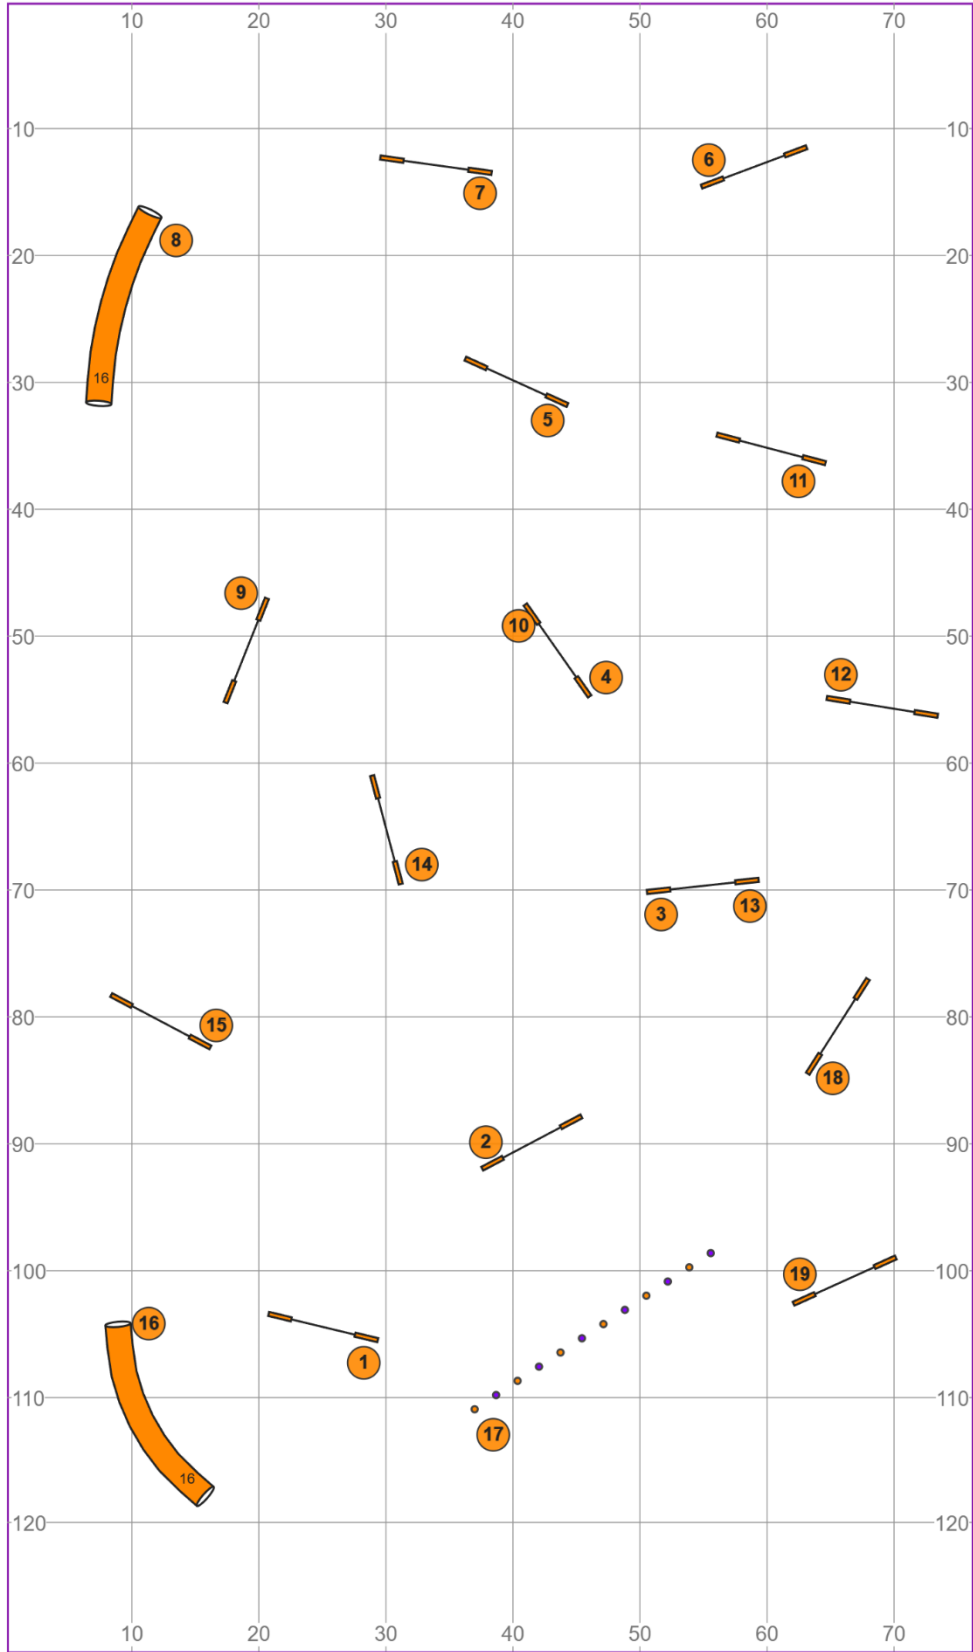

07_CapitalComets_Oct19_MasterSeries_Jumping

MS Jumping

Capital Comets
UKI Trial

October 19, 2024
Judge:Angela Koop

Course map is an approximation.

Oct 15, 2024 7:22 PM (v9.1.2)