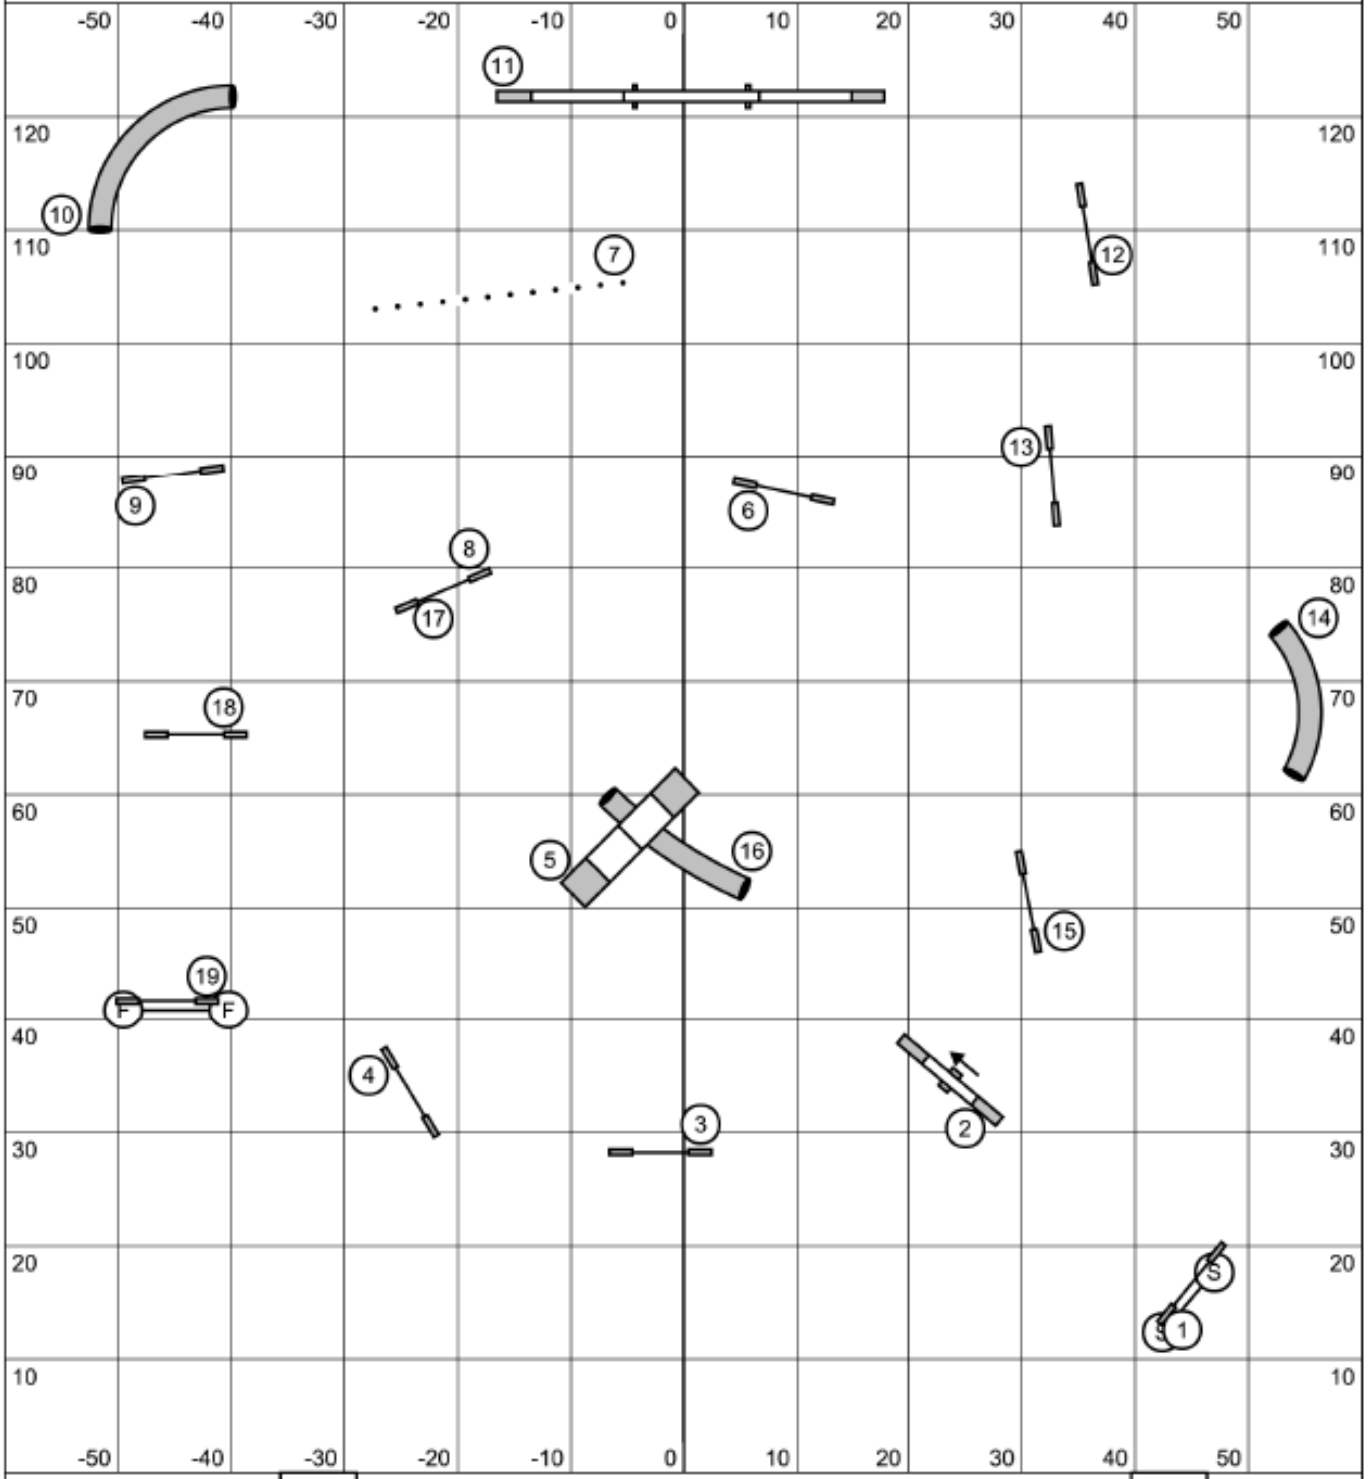

Senior and Champion Snooker  
Dog Gone Fun UKI – March 10, 2023 – Mike Murphy

<b>Snooker Times</b> 4S/8/12/16 - 49 seconds 16S/20/22/24 - 45 seconds	#2 Bi-directional open and close	Start and Finish jumps must be attempted as marked	Map is only an approximation All obstacles bi-directional in the opening
--	-------------------------------------	---	---

Masters Series Agility  
Dog Gone Fun UKI -- January 21, 2023 -- Mike Murphy

Gate

Map is only an approximation

Gate

Masters Series Agility  
 B & D Creekside Activity Center UKI -- February 4, 2023 -- Mike Murphy

Map is only an approximation

Course Times:  
 20/22/24 = 35 seconds. 8/12/16 = 38 seconds  
 Plus 3 seconds for select:  
 16/20 = 38 seconds 4/8/12 = 41 seconds

#2 Bi-directional  
 Opening and Closing

Ring 1 & 4  
 Next dog online at #3 of closing

2023 UKI US Open  
 Thursday, November 16th  
 The Agility Challenge  
 Snooker  
 Judges: Mike Murphy & Dave Grubel  
 Designer: Mike Murphy

Ring  
 Course length 219yd  
 Next dog online at #12