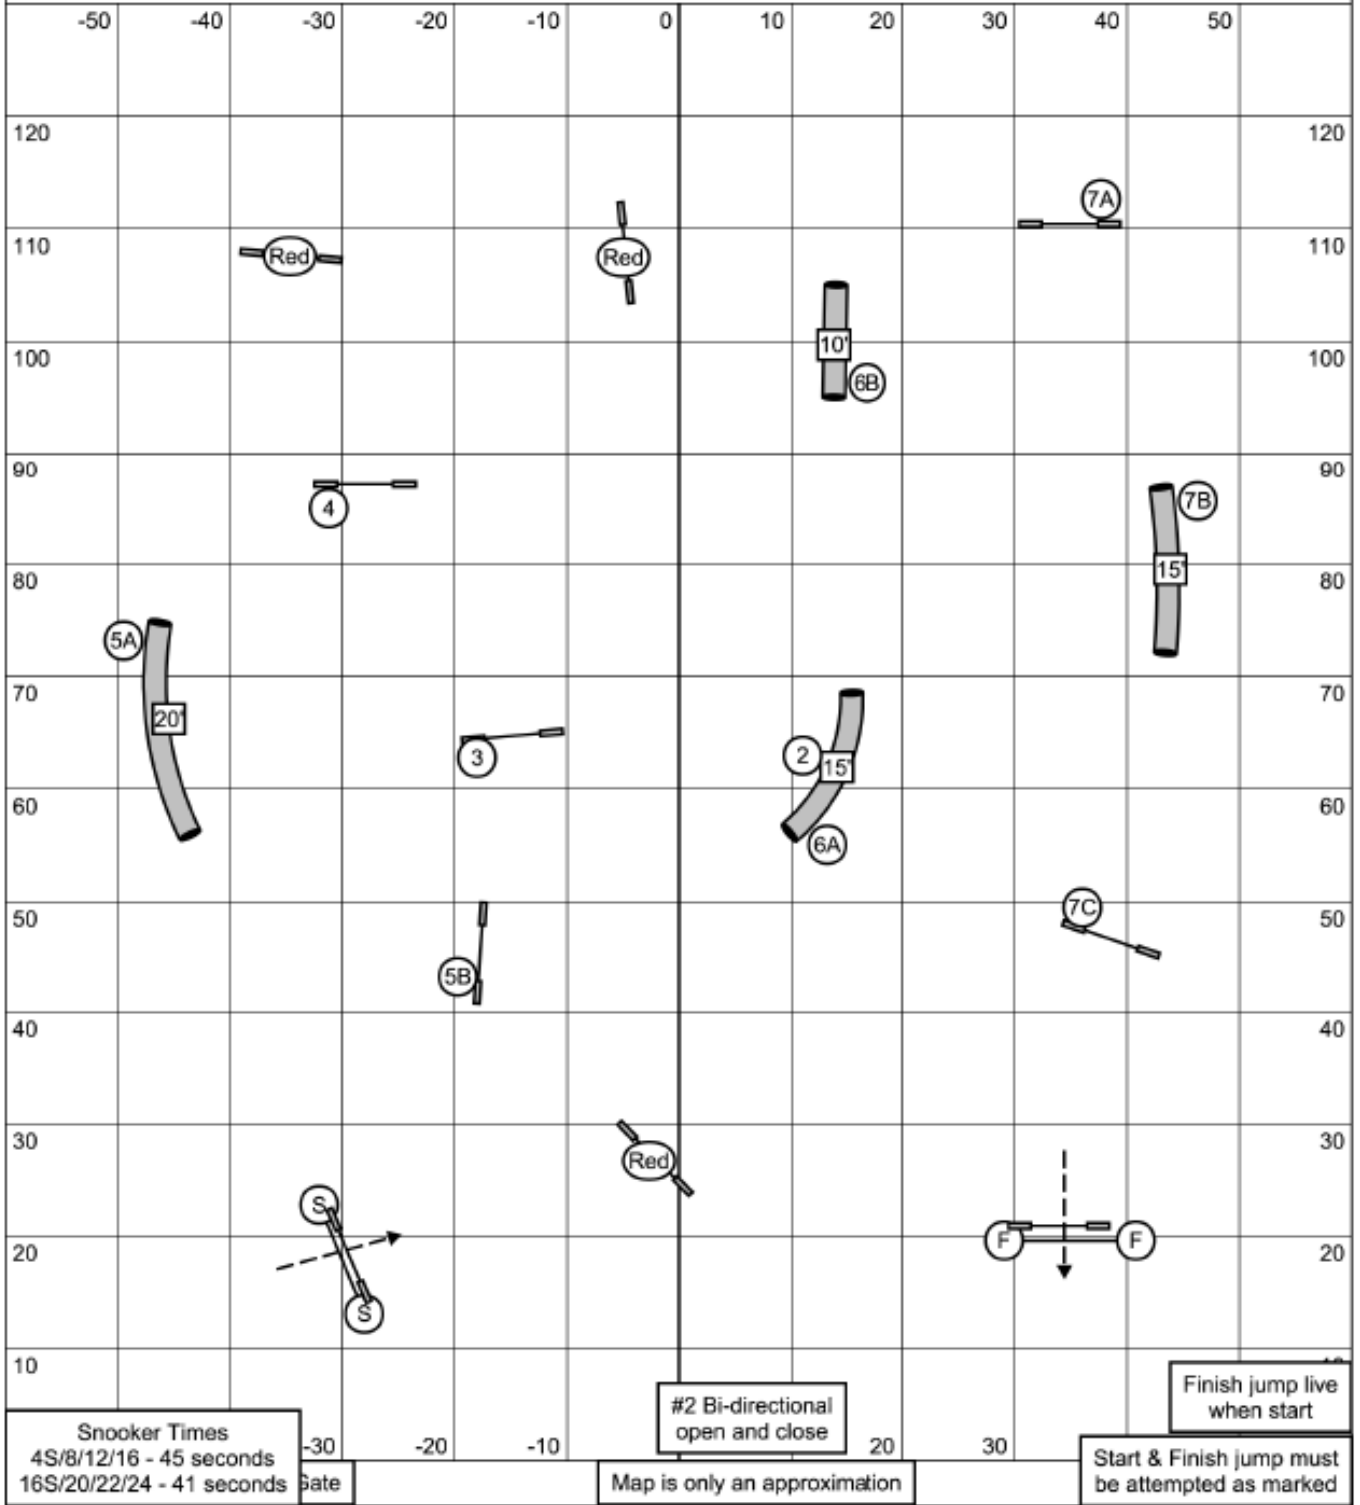

Pentathlon Snooker
Dog Gone Fun UKI -- July 21, 2023 -- Mike Murphy