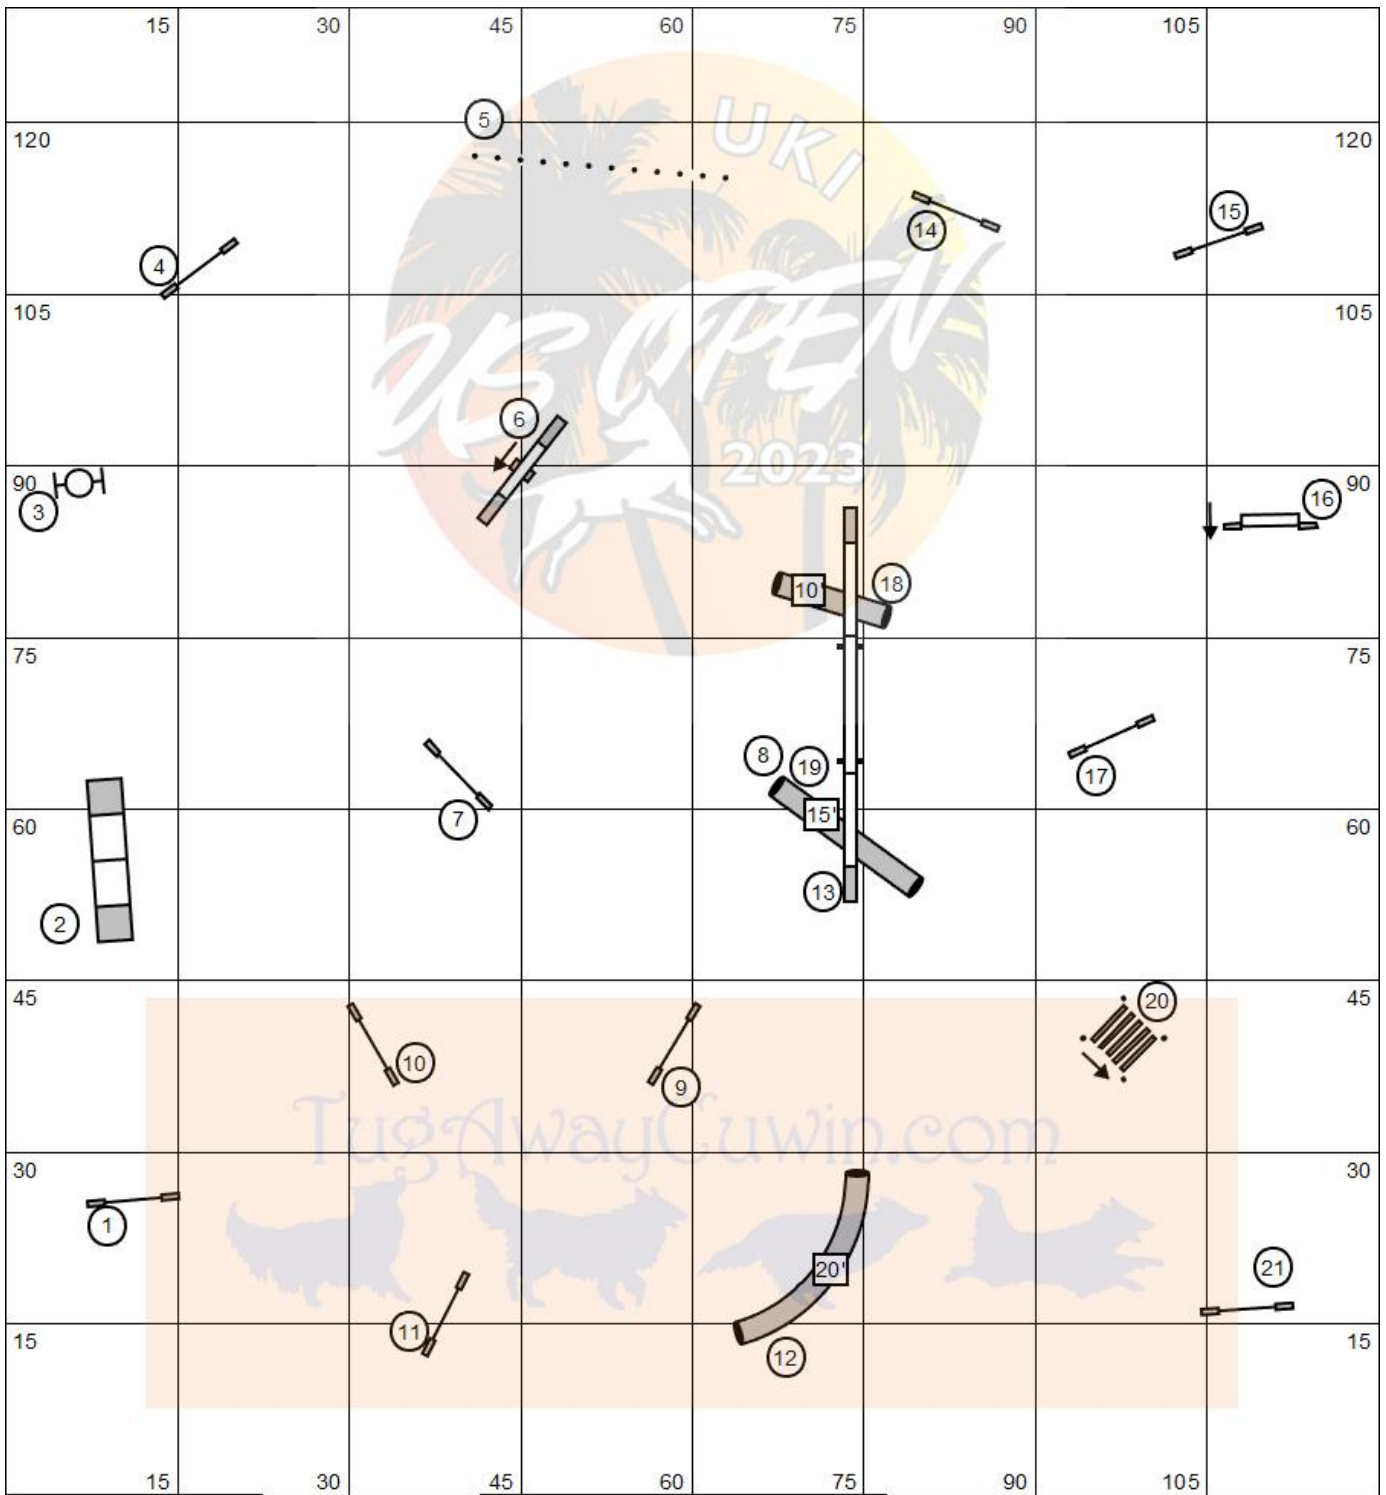

Masters Series Agility  
Dog Gone Fun UKI -- January 21, 2023 -- Mike Murphy

Gate

Map is only an approximation

Gate

Masters Series Agility  
 B & D Creekside Activity Center UKI -- February 4, 2023 -- Mike Murphy

Map is only an approximation

Course Times:  
 20/22/24 = 35 seconds. 8/12/16 = 38 seconds  
 Plus 3 seconds for select:  
 16/20 = 38 seconds 4/8/12 = 41 seconds

#2 Bi-directional  
 Opening and Closing

Ring 1 & 4  
 Next dog online at #3 of closing

2023 UKI US Open  
 Thursday, November 16th  
 The Agility Challenge  
 Snooker  
 Judges: Mike Murphy & Dave Grubel  
 Designer: Mike Murphy

Ring  
 Course length 219yd  
 Next dog online at #12