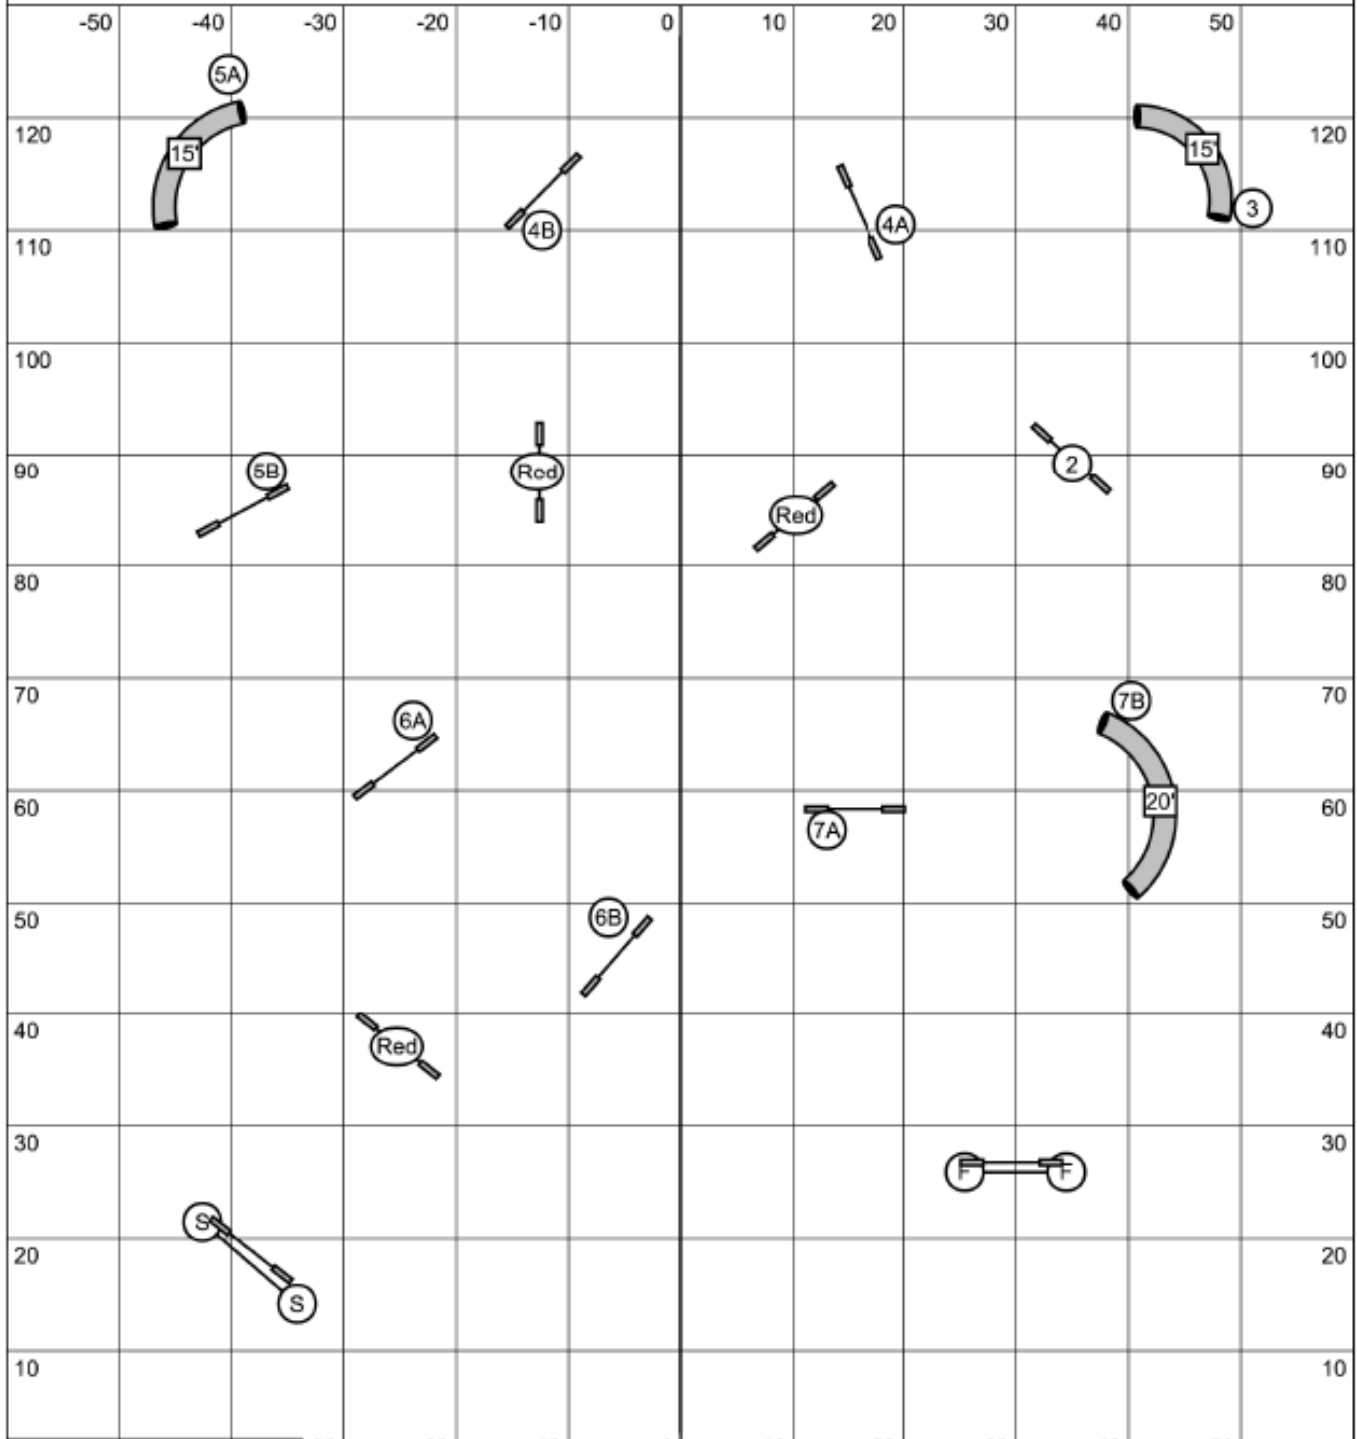

Senior and Champion Snooker  
Dog Gone Fun UKI – March 10, 2023 – Mike Murphy

<b>Snooker Times</b> 4S/8/12/16 - 49 seconds 16S/20/22/24 - 45 seconds	#2 Bi-directional open and close	Start and Finish jumps must be attempted as marked	Map is only an approximation All obstacles bi-directional in the opening
--	-------------------------------------	---	---

Map is only an approximation

Course Times:  
 20/22/24 = 35 seconds. 8/12/16 = 38 seconds  
 Plus 3 seconds for select:  
 16/20 = 38 seconds 4/8/12 = 41 seconds

#2 Bi-directional  
 Opening and Closing

Ring 1 & 4  
 Next dog online at #3 of closing

2023 UKI US Open  
 Thursday, November 16th  
 The Agility Challenge  
 Snooker  
 Judges: Mike Murphy & Dave Grubel  
 Designer: Mike Murphy

Ring  
 Course length 219yd  
 Next dog online at #12