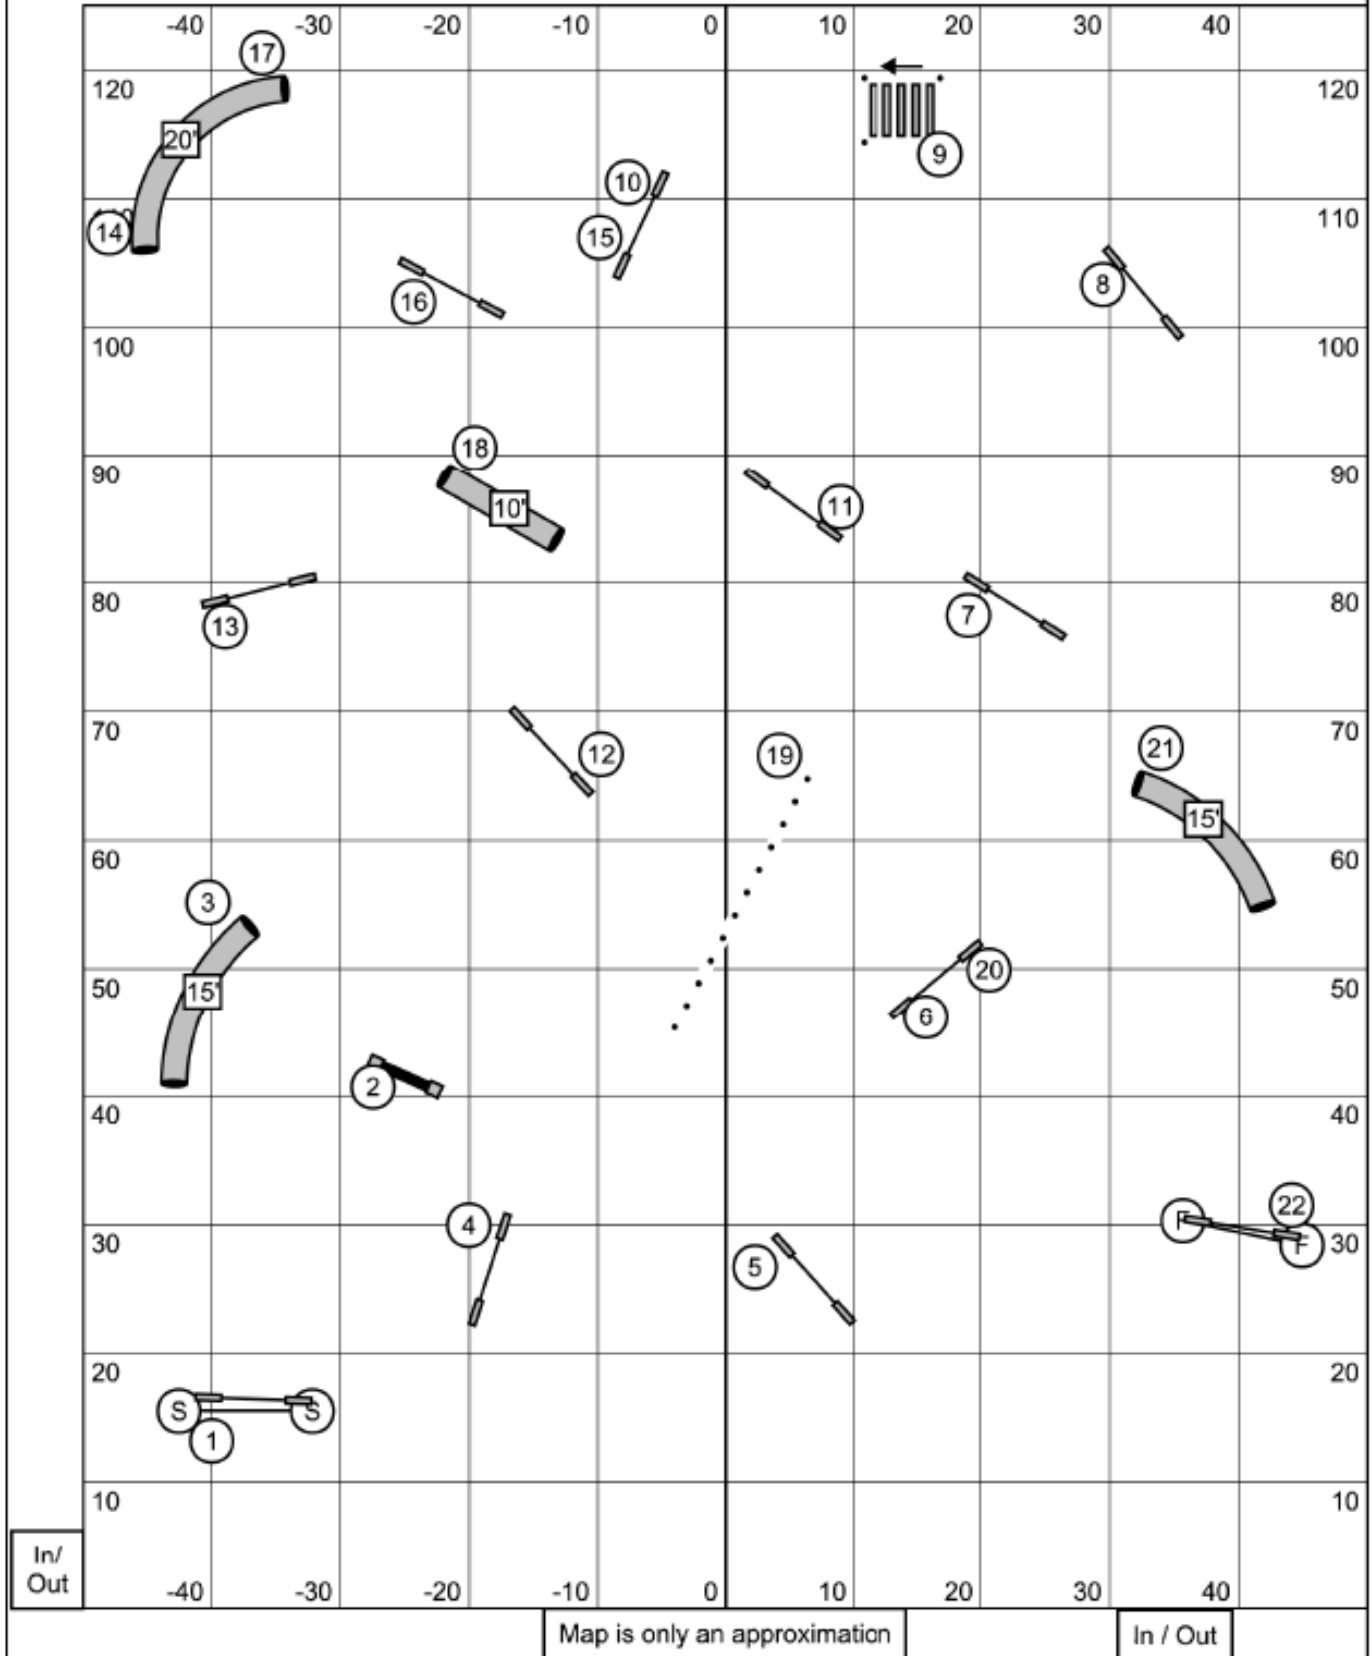

Senior and Champion Snooker  
Dog Gone Fun UKI – March 10, 2023 – Mike Murphy

<b>Snooker Times</b> 4S/8/12/16 - 49 seconds 16S/20/22/24 - 45 seconds	#2 Bi-directional open and close	Start and Finish jumps must be attempted as marked	Map is only an approximation All obstacles bi-directional in the opening
--	-------------------------------------	---	---

Masters Series Agility  
Dog Gone Fun UKI -- January 21, 2023 -- Mike Murphy

Gate

Map is only an approximation

Gate

Masters Series Agility  
 B & D Creekside Activity Center UKI -- February 4, 2023 -- Mike Murphy

Map is only an approximation

Course Times:  
 20/22/24 = 35 seconds. 8/12/16 = 38 seconds  
 Plus 3 seconds for select:  
 16/20 = 38 seconds 4/8/12 = 41 seconds

#2 Bi-directional  
 Opening and Closing

Ring 1 & 4  
 Next dog online at #3 of closing

2023 UKI US Open  
 Thursday, November 16th  
 The Agility Challenge  
 Snooker  
 Judges: Mike Murphy & Dave Grubel  
 Designer: Mike Murphy

Ring  
 Course length 219yd  
 Next dog online at #12