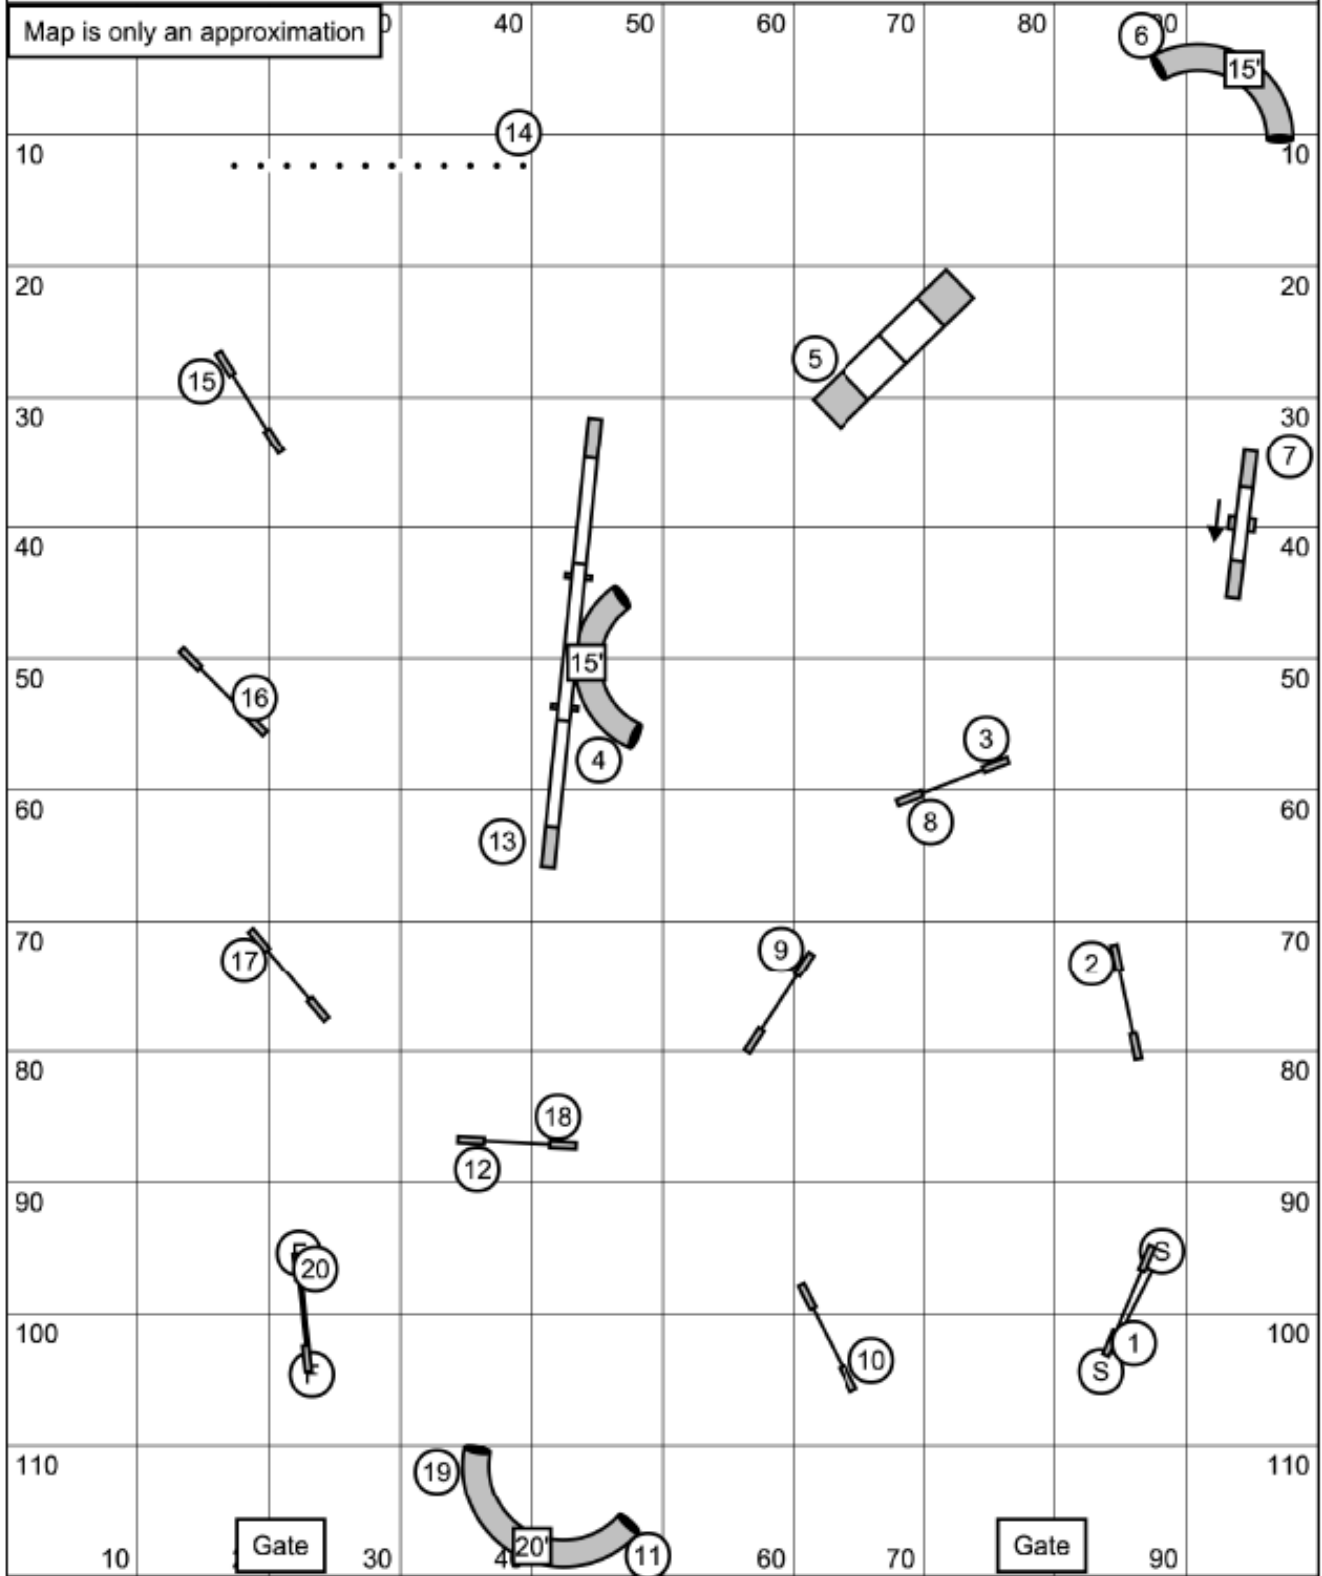

Masters Series Agility  
Dog Gone Fun UKI -- January 21, 2023 -- Mike Murphy

Gate

Map is only an approximation

Gate

Masters Series Agility  
 B & D Creekside Activity Center UKI -- February 4, 2023 -- Mike Murphy

Map is only an approximation

Course Times:  
 20/22/24 = 35 seconds. 8/12/16 = 38 seconds  
 Plus 3 seconds for select:  
 16/20 = 38 seconds 4/8/12 = 41 seconds

#2 Bi-directional  
 Opening and Closing

Ring 1 & 4  
 Next dog online at #3 of closing

2023 UKI US Open  
 Thursday, November 16th  
 The Agility Challenge  
 Snooker  
 Judges: Mike Murphy & Dave Grubel  
 Designer: Mike Murphy

Ring  
 Course length 219yd  
 Next dog online at #12