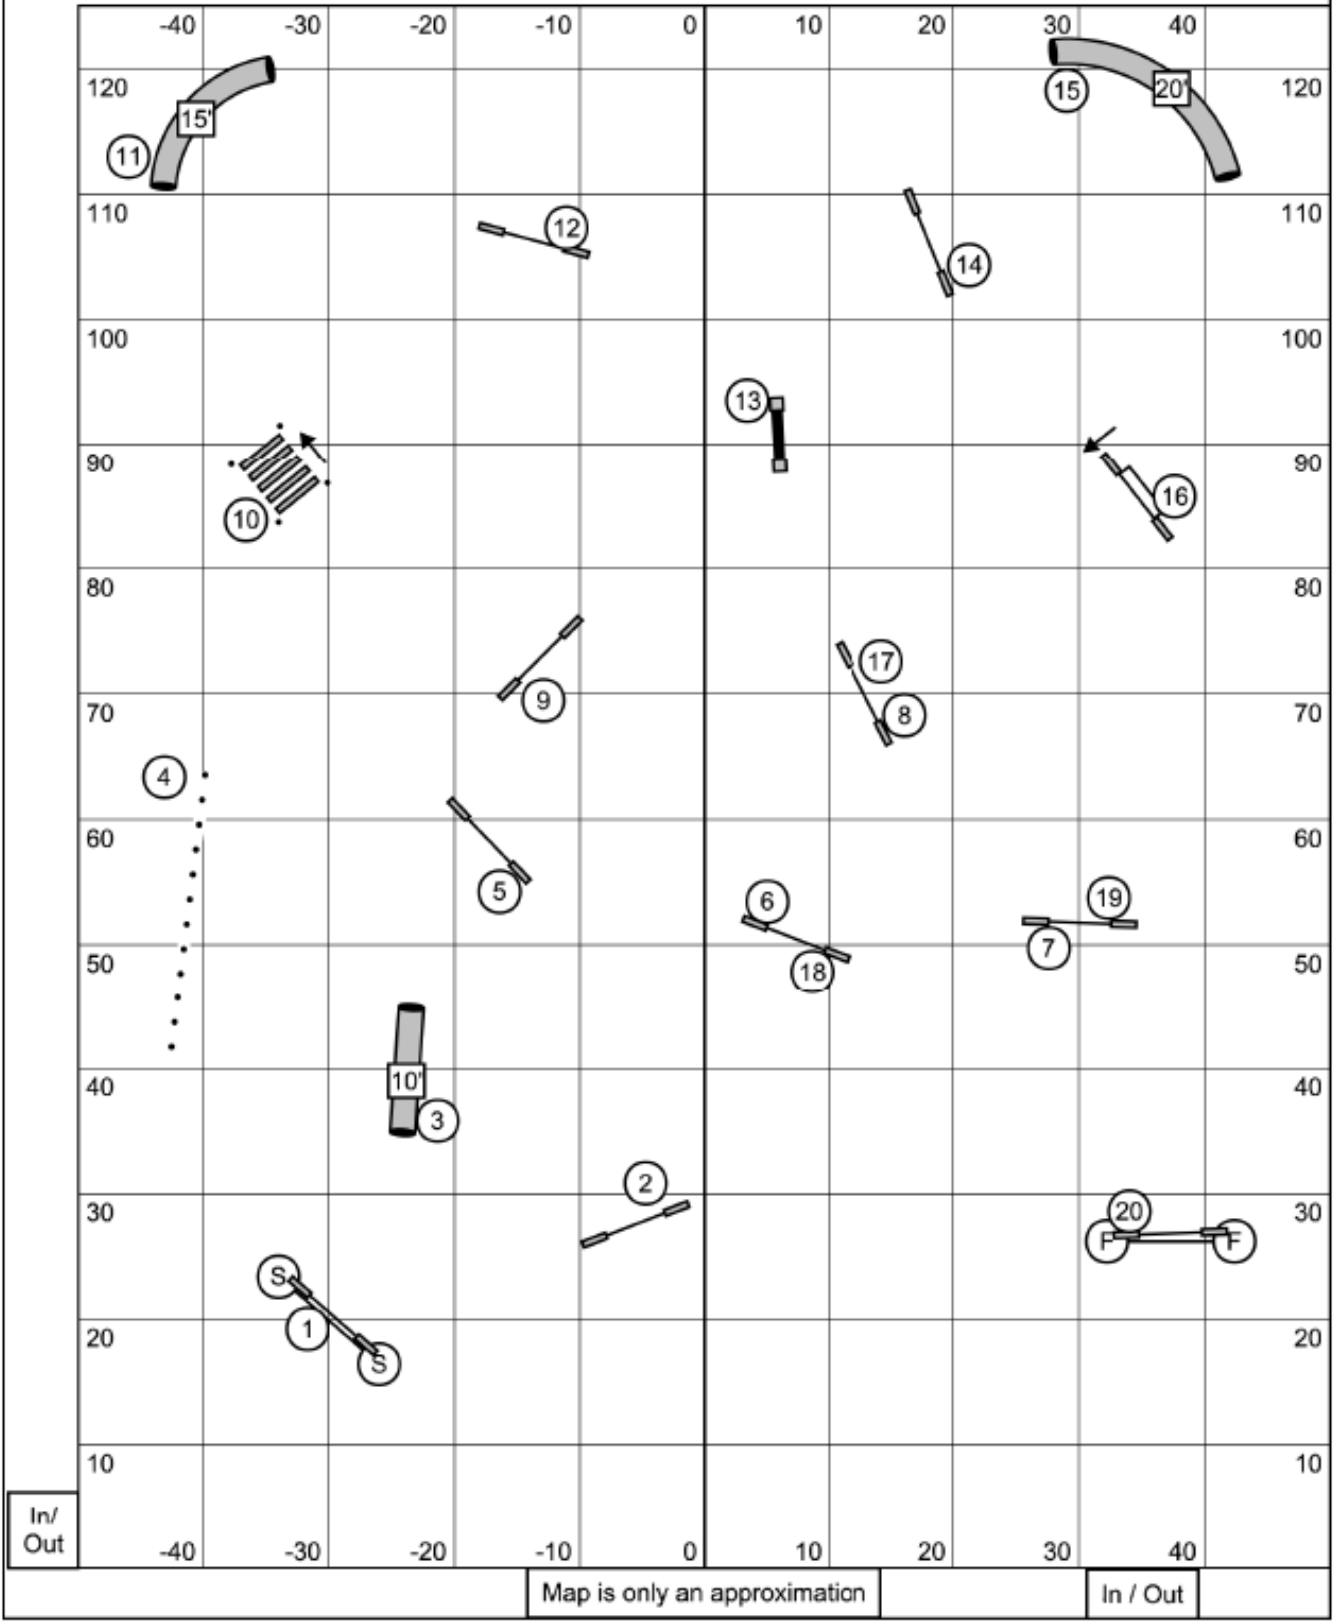

Milly & Me Biathlon Jumping
K9 Central & Over the Edge - UKI Canadian East Classic -- June 24, 2023 -- Mike Murphy