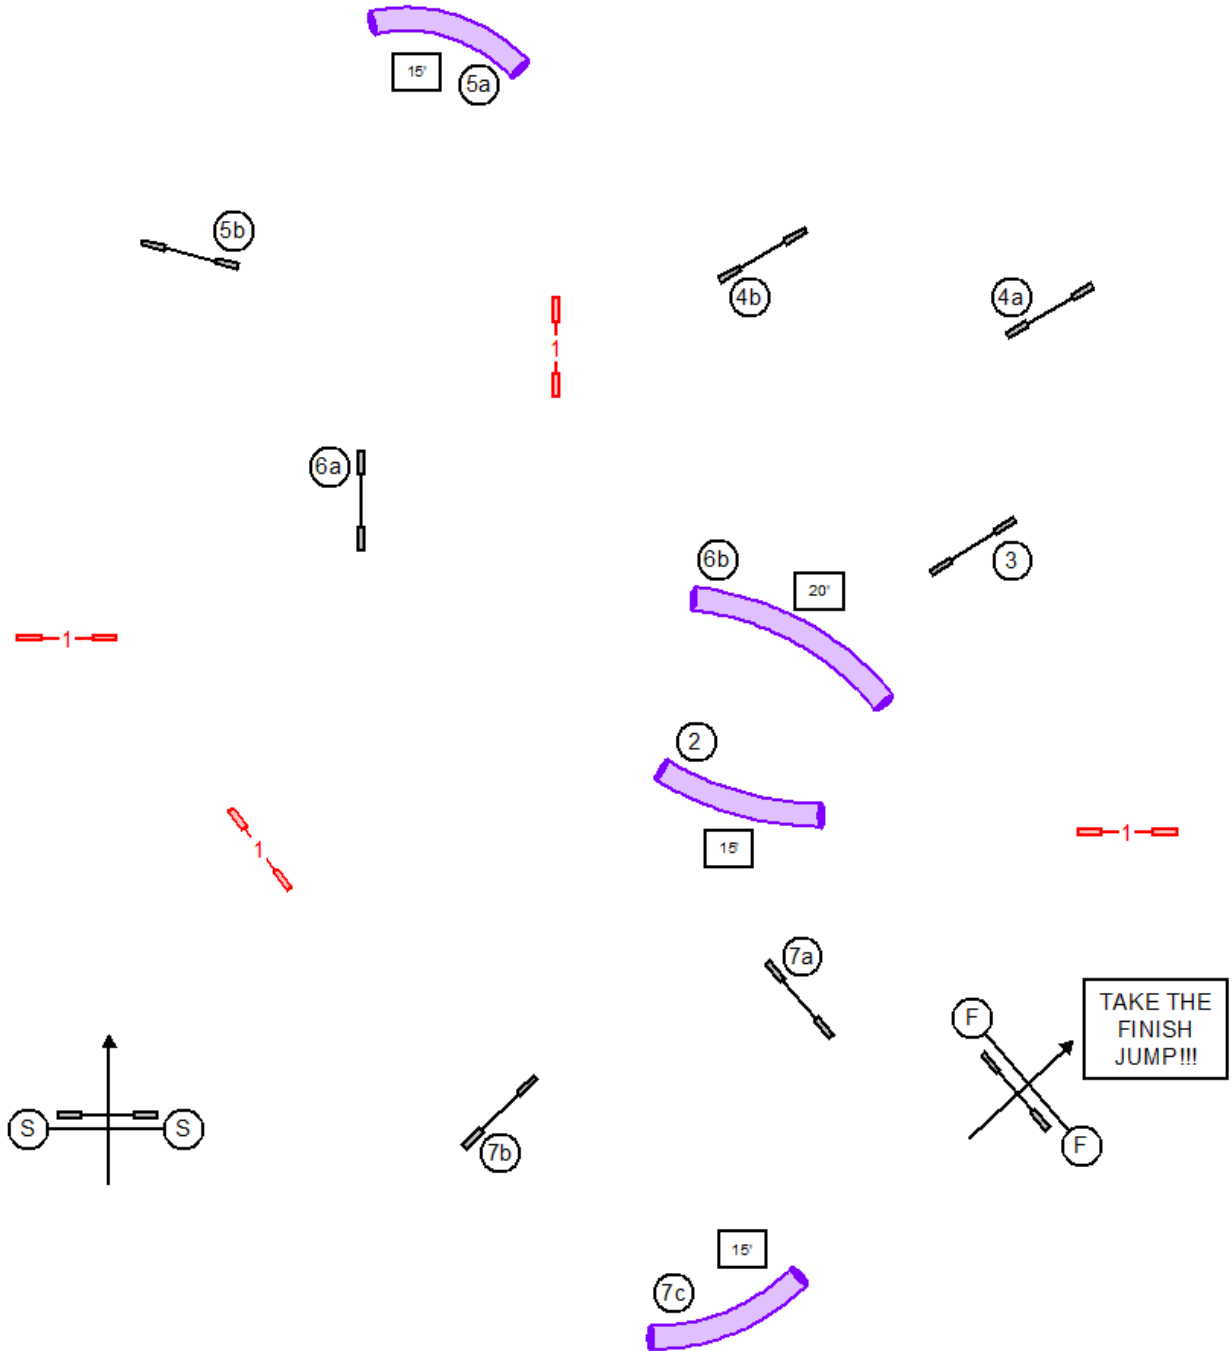

MHAA
10/22/22
Masters Series
Jumping

Judged and designed by Ashley Deacon
Course map is an approximation
Indoors on turf

Myra Judd Kindness UKI Classic
 03/04/23
 Pentathlon
 Snooker

Judged and designed by Ashley Deacon
 Course map is an approximation
 Outdoors on grass

Time
 Large (20-24): 47 secs
 Small dogs (8-16): 49 secs
 Select +2 secs

4 reds - (4th red is only if you knock a red)
 Must take finish for score
 Opening: 2-3 any direction - combos 4, 5, 6 and 7 in any order
 Closing: as numbered
 Finish live after start

Bad Ass Agility
Rocky Mountain Festival
04/29/23
Biathlon
Agility

Judged and designed by Ashley Deacon
Course map is an approximation
Indoors on dirt

Mile High Agility Association
UKI Classic
05/13/23
Masters Series
Agility