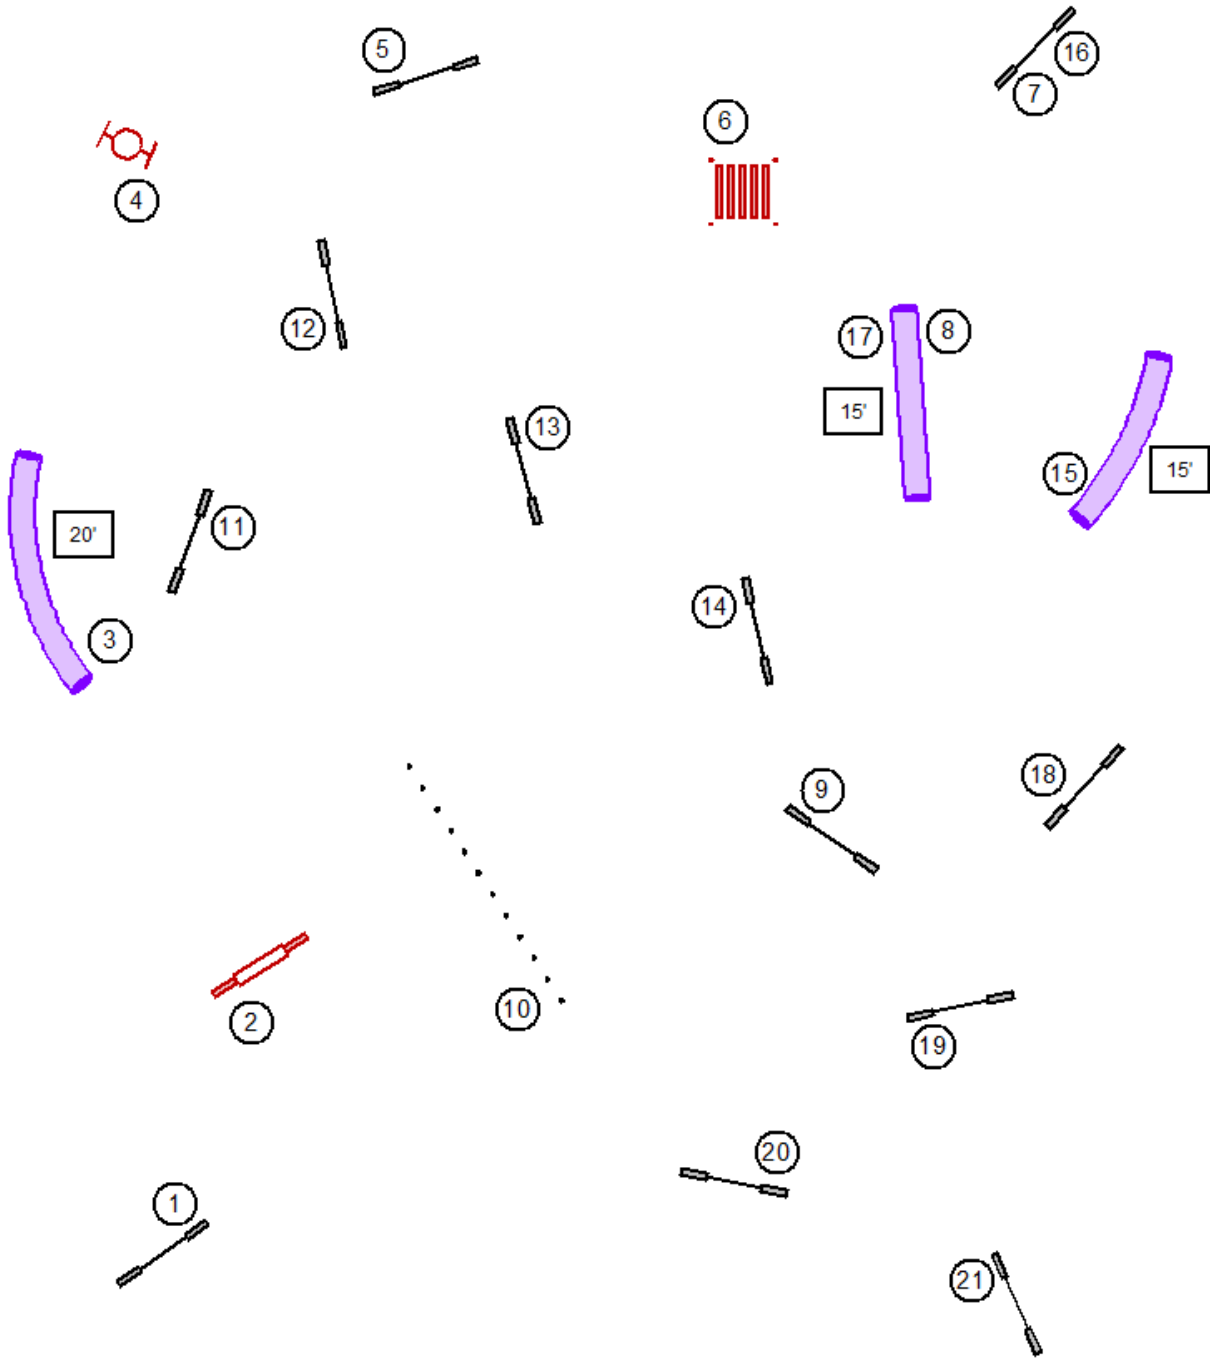

Bad Ass Agility
Rocky Mountain Festival
04/29/23
Masters Series
Jumping

Judged and designed by Ashley Deacon
Course map is an approximation
Indoors on dirt