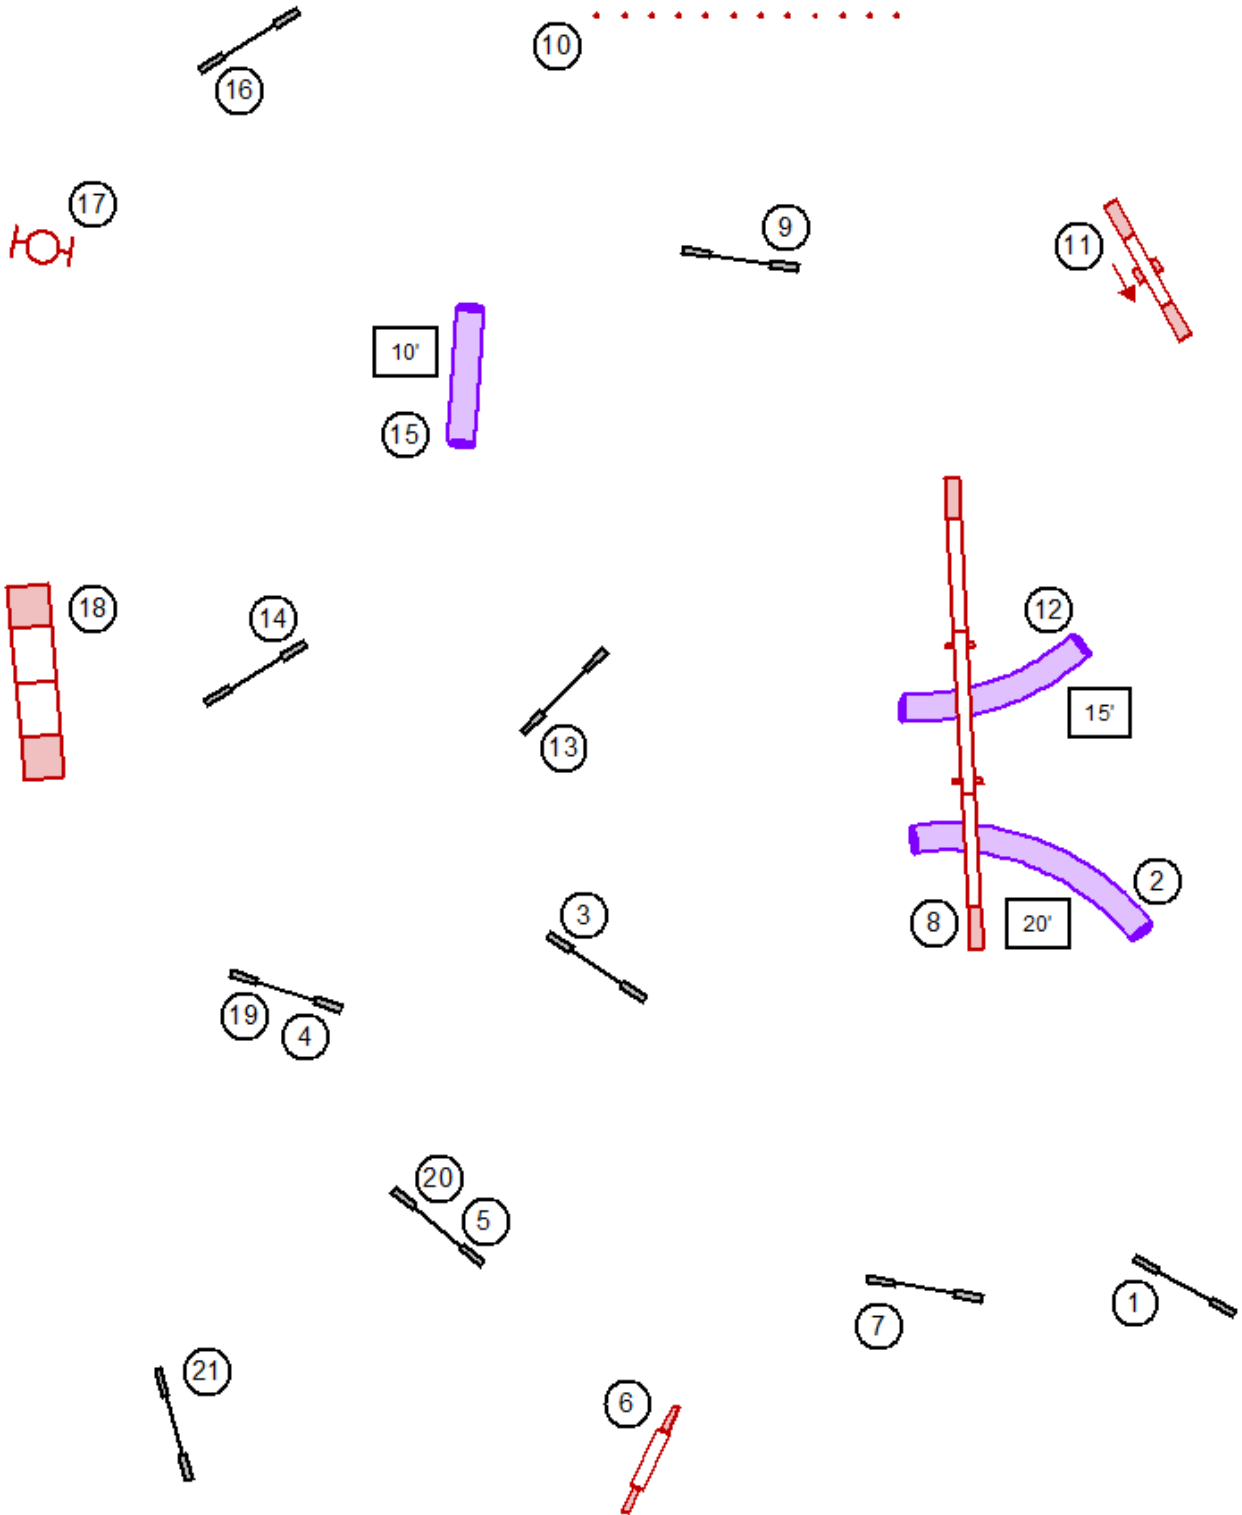

MHAA
10/22/22
Masters Series
Jumping

Judged and designed by Ashley Deacon
Course map is an approximation
Indoors on turf

Myra Judd Kindness UKI Classic
 03/04/23
 Pentathlon
 Snooker

Judged and designed by Ashley Deacon
 Course map is an approximation
 Outdoors on grass

Time
 Large (20-24): 47 secs
 Small dogs (8-16): 49 secs
 Select +2 secs

4 reds - (4th red is only if you knock a red)
 Must take finish for score
 Opening: 2-3 any direction - combos 4, 5, 6 and 7 in any order
 Closing: as numbered
 Finish live after start

Bad Ass Agility
Rocky Mountain Festival
04/29/23
Biathlon
Agility

Judged and designed by Ashley Deacon
Course map is an approximation
Indoors on dirt

Mile High Agility Association
UKI Classic
05/13/23
Masters Series
Agility