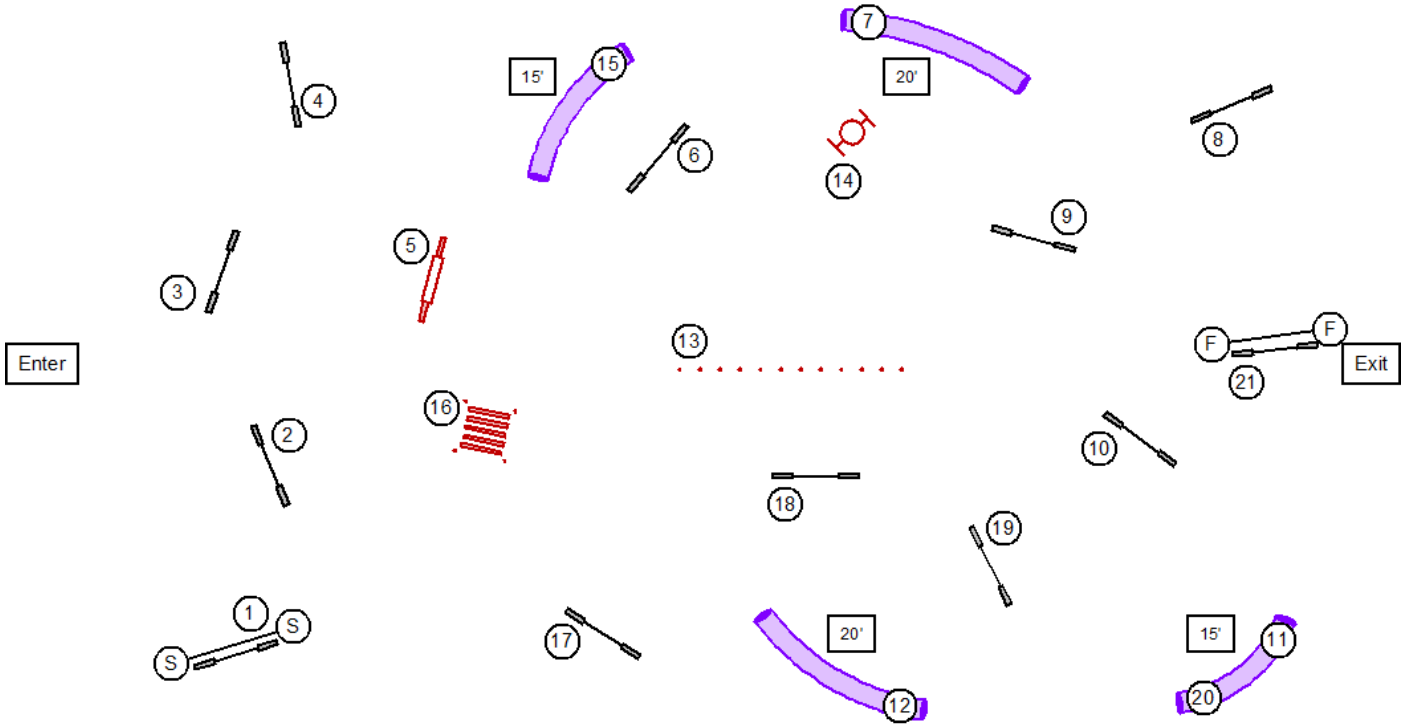

Hounds of Heck
06/10/23
Masters Series
Jumping

Judged and designed by Ashley Deacon
Course map is an approximation
Indoors on sandfiber