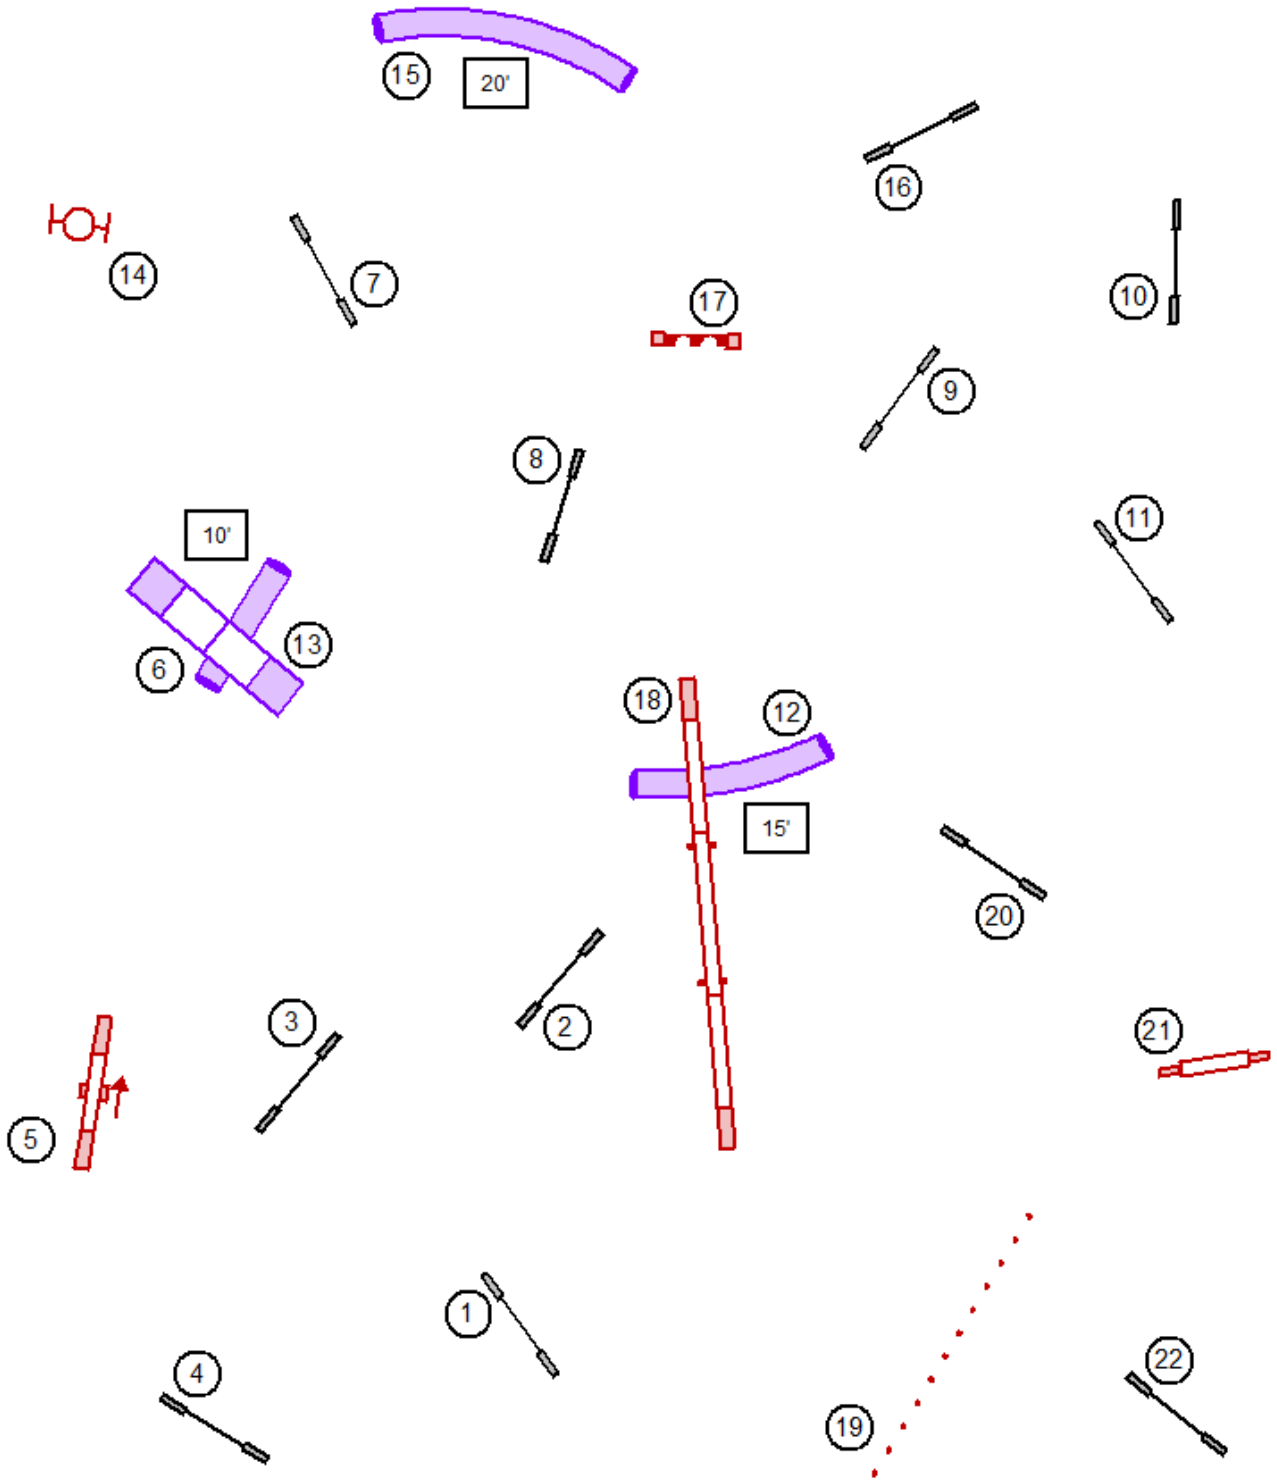

Mile High Agility Association
UKI Classic
05/13/23
Masters Series
Agility

Judged and designed by Ashley Deacon
Course map is an approximation
Indoors on turf