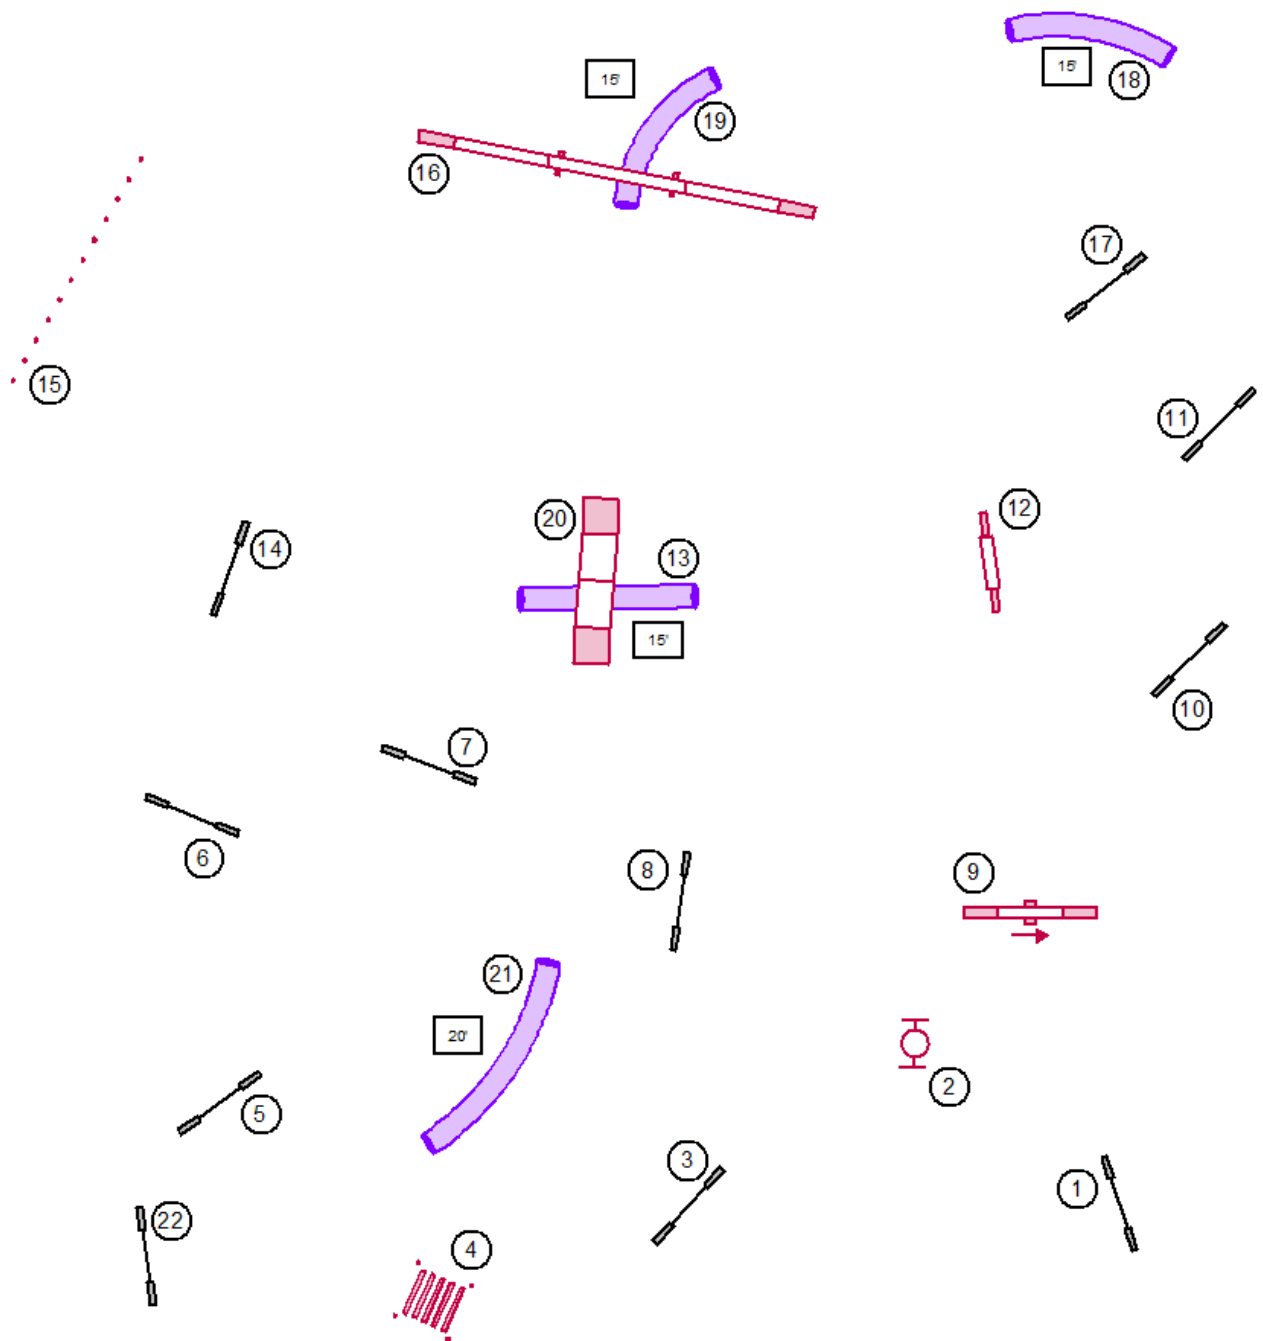

Time
 Large (20-24): 47 secs
 Small dogs (8-16): 49 secs
 Select +2 secs

4 reds - (4th red is only if you knock a red)
 Must take finish for score
 Opening: 2-3 any direction - combos 4, 5, 6 and 7 in any order
 Closing: as numbered
 Finish live after start

Bad Ass Agility
Rocky Mountain Festival
04/29/23
Biathlon
Agility

Judged and designed by Ashley Deacon
Course map is an approximation
Indoors on dirt

Mile High Agility Association
UKI Classic
05/13/23
Masters Series
Agility

Judged and designed by Ashley Deacon
Course map is an approximation
Indoors on turf

Myra Judd Kindness UKI Classic
03/05/23
Biathlon
Agility

Judged and designed by Ashley Deacon
Course map is an approximation
Outdoors on grass